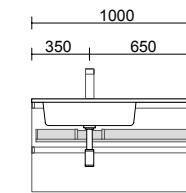

onix	
	COD.	€
1000	103418	202