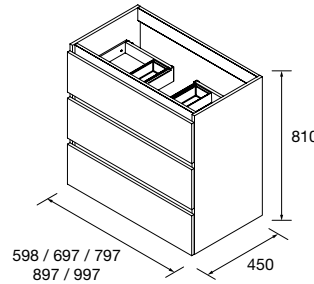

WALL-HUNG SPIRIT UNIT 3 DRAWERS

Wall hung unit with 3 full extension metallic drawers, Onix interior with soft close. Handle not included, 3 available finishes. Drawer organizer included, with 2 removable trays. handle not included, 3 available finishes.