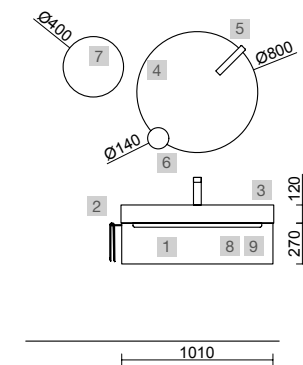

MONTERREY 1000 GREEN FOREST

COD.	DESCRIPTION	€	OPTIONS	COD.	DESCRIPTION	€
COMPOSITION OF 1000						
1	96447 Wall hung storage unit MONTERREY 1000 Green forest 1 metallic drawer with soft close 997 x 270 x 450 mm	510	4	91131 Mirror OASIS 800 round Ø 800 mm	119	
2	97657 Towel rail LLOYD Matt white for Lloyd units and structures 340 x 95 x 32 mm	102	5	97640 Light JUDI (5 W- 5700°K)	59	
3	87728 Basin VENETO 1010 w/lower side shelf White porcelain 1 basin without bottle trap or clicker waste 1010 x 120 x 460 mm	299	6	24569 Mirror Magnifying (3x) multiposition with mirror fixing Ø140 mm	72	
FULL SET PRICE		911	7	103356 Mirror OASIS 400 round Ø 400 mm	83	
			8	102307 Reduced bottle trap CONEX White	66	
			9	102304 Clicker valve FLOW Chrome	66