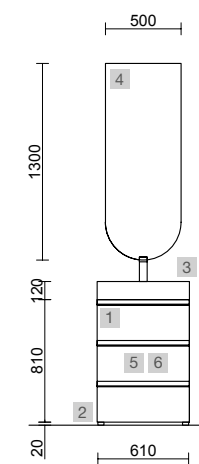

SPIRIT 600 WHITE COTTON

SPIRIT 600 TERRACOTA

COD.	DESCRIPTION	€	OPTIONS	COD.	DESCRIPTION	€
<b>COMPOSITION OF 600</b>			<b>OPTIONS</b>			
1	<b>Vanity SPIRIT 600 White cotton</b> 3 metallic drawers with soft close 598 x 810 x 450 mm	673	5	<b>Mirror REFLEXO 1000</b> horizontal vertical LED light (4,4 W/m - 4000°K) IP 44 1000 x 600 mm	410	
2	<b>Handle SPIRIT 600 Soft white x 3</b>	57	6	<b>Double towel rail JAZZ White</b> depth 45 y 50 385 x 125 x 68 mm	70	
3	<b>Set of 4 legs Gloss chrome</b> 100 mm	18	7	<b>Bottle trap POSYX Chrome brass</b>	54	
4	<b>Basin CONSTANZA 610 White porcelain</b> without bottle trap or clicker waste 610 x 20 x 460 mm	148	8	<b>Clicker valve FLOW Chrome</b>	66	
<b>FULL SET PRICE</b>			<b>AUXILIARY</b>			
			9	<b>Wall hung tall unit ALLIANCE White cotton</b> left / right 1 mirror door with handle and soft close 350 x 1600 x 349 mm	540	