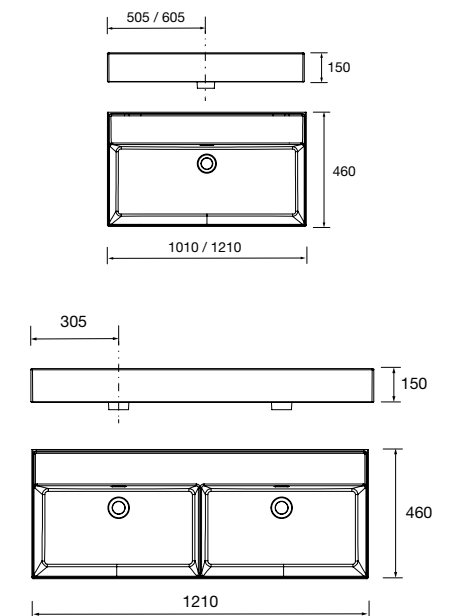

Basin VENETO 1210 double White porcelain
2 basins without bottle trap or clicker waste, without tap
1210 x 120 x 460 mm
85913 475 €