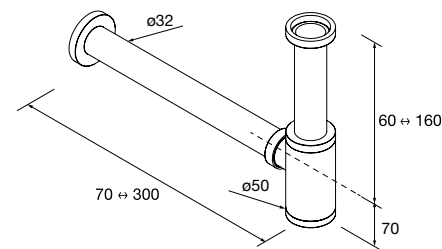

DRAIN PIPES

Reduced bottle trap CONEX White
102307 66 €

Bottle trap CONEX Chrome brass
103976 102 €