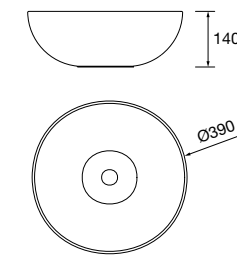

without bottle trap or clicker waste Ø 375 x 135 mm

87734 258 €