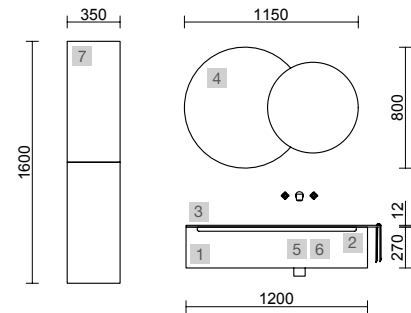

COD.	DESCRIPTION	€
COMPOSITION OF 1200		
1 96453	Wall hung storage unit MONTERREY 1200 Matt anthracite 1 metallic drawer with soft close 1197 x 270 x 450 mm	558
2 103420	Complete drawer METALLIC onix upper drawer for vanity unit of 1200 mm with pipe cutout deep 45 1150 x 90 x 350 mm	226
3 97576	Bespoken basin Matt white solid surface from 1201 to 1500 with 1 sink (56cm), without bottle trap or clicker waste, with or without tap hole 1201 - 1500 x 12 x 460 mm	851
FULL SET PRICE		1635

OPTIONS		
COD.	DESCRIPTION	€
4 103355	Mirror DOPPIO round double with light (20 W- 4000°K.) IP44 1150 x 800 mm	474
5 103974	Bottle trap SMART Matt black	78
6 102306	Clicker valve FLOW Matt black	66

AUXILIARY		
COD.	DESCRIPTION	€
7 96744	Wall hung tall unit ALLIANCE Matt anthracite left / right 2 doors push opening system 350 x 1600 x 349 mm	522