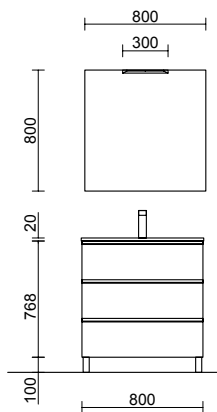

1252€

Wall hung vanity Natural • Handle white • Worktop
Gloss white • Washbasin Tento • Mirror Sena •
Light Boreal • 4 legs Set 20mm