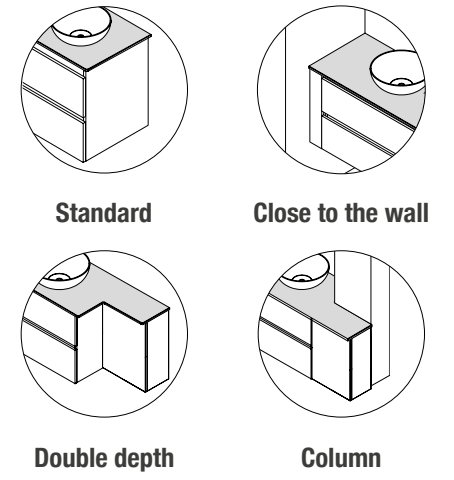

Available finishes