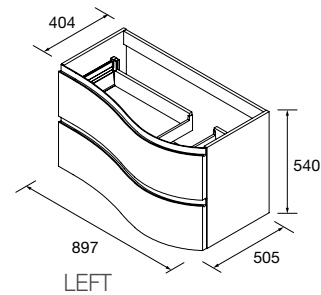

MAM WALL HUNG UNIT 2 DRAWERS L

Curved wall hung vanity unit with 2 full-extension metal drawers, Onix interiors and soft close. Capacity 40 kg.