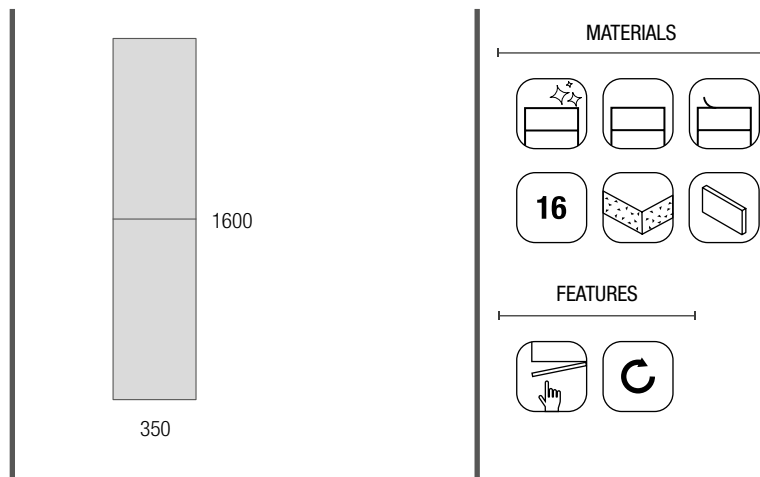

M modular E-05 5

M modular E-05 5

FINISHES