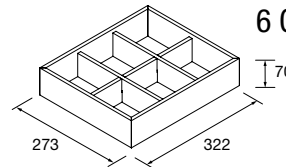

INTERIOR DRAWER ORGANISER, 6 COMPARTMENTS

Black COD.	€
332 104583	70