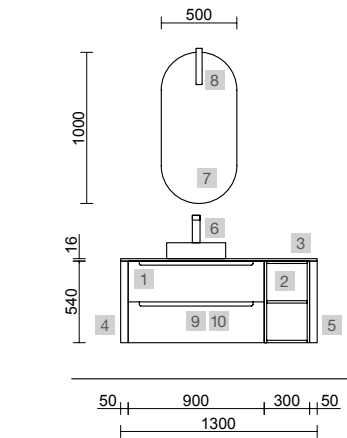

MONTERREY 1300/R BLUE FOG

COD.	DESCRIPTION	€
COMPOSITION OF 1300		
1	96491 Wall hung vanity MONTERREY 900 Blue fog 2 metallic drawers with soft close 897 x 540 x 450 mm	753
2	96979 Wall hung storage unit ALLIANCE 300 Natural 2 spaces 300 x 540 x 434 mm	144
3	23152 Bespoken top Natural from 1001 to 1400 for vanity and storage unit, with or without tap hole 1001 - 1400 x 16 x 460 mm	210
4	102795 Wood strip ALLIANCE 540 Blue fog 100 x 16 x 540 mm	31
5	24315 Wood strip ALLIANCE 540 Natural 100 x 16 x 540 mm	29
6	103312 Countertop basin BICA Blue fog solid surface without bottle trap or clicker waste Ø 390 x 105 mm	359
FULL SET PRICE		1526

OPTIONS		
COD.	DESCRIPTION	€
7	103357 Mirror OVALO horizontal vertical 500 x 1000 mm	119
8	97640 Light JUDI (5 W- 5700°K)	59
9	103973 Bottle trap POSYX Chrome brass	54
10	102305 Open valve FLOW Matt black	62