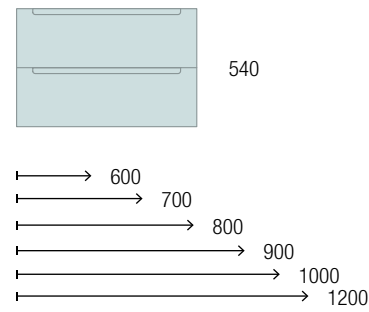

2 DRAWERS VANITY UNIT