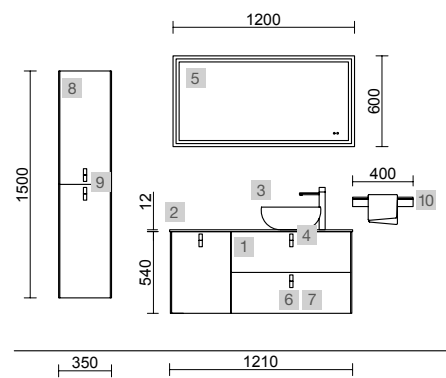

UNIIQ 1200/L NATA

COD.	DESCRIPTION	€
COMPOSITION OF 1200		
1 24671	Wall hung vanity UNIIQ 1200 Nata left 1 door and 2 drawers with soft close 1194 x 540 x 450 mm	755
2 24728	Worktop UNIIQ 1200 Matt white solid surface not mechanized 1205 x 12 x 460 mm	306
3 26536	Countertop basin BOL Matt white solid surface without bottle trap or clicker waste Ø 390 x 140 mm	287
4 24725	Handle UNIIQ Chrome Set of 3 units for vanity unit	25
FULL SET PRICE		1373

OPTIONS		
COD.	DESCRIPTION	€
5 87855	Mirror CHICAGO II 1200 horizontal vertical with LED light, sensor and anti-fog (40 W- 5700°K.) IP 44 1200 x 600 mm	629
6 103973	Bottle trap POSYX Chrome brass	54
7 102303	Open valve FLOW Chrome	62

AUXILIARY		
COD.	DESCRIPTION	€
8 24693	Wall hung tall unit UNIIQ Nata left / right 2 soft close doors 350 x 1500 x 350 mm	599
9 24721	Handle UNIIQ Chrome Set of 2 units for Vanity/tall unit	18
10 26126	Towel rail shelf 400 Matt white solid surface 400 x 60 x 120 mm	94

Moment

Renoir

mam

Uniq

COMPAKT

PRICE LIST ORIGINAL