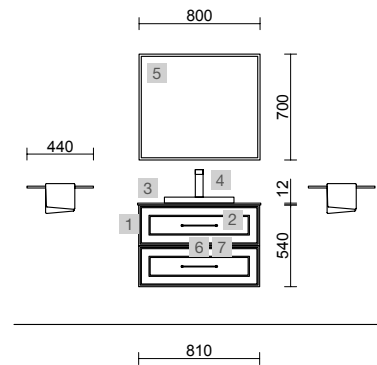

COD.	DESCRIPTION	€	OPTIONS	COD.	DESCRIPTION	€	
COMPOSITION OF 800							
1	91305	Wall hung vanity RENOIR 800 White cotton 2 metallic drawers with soft close 797 x 540 x 450 mm	774	5	103362	Mirror MITO LINE 800 horizontal with LED light (7 W-4000°K.) IP 44 800 x 700 mm	539
2	91335	Handle STYLE 192 Black matt x 2	56	6	103973	Bottle trap POSYX Chrome brass	54
3	103631	Worktop Matt white solid surface from 611 to 810 for vanity and storage unit, with or without tap hole 611 - 810 x 12 x 460 mm	306	7	102305	Open valve FLOW Matt black	62
4	97655	Semi inset basins MAEL Solid surface Bicolour without bottle trap or clicker waste 502 x 44 x 310 mm	326				
FULL SET PRICE		1462