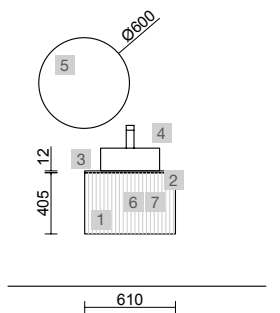

COD.	DESCRIPTION	€	OPTIONS	€	
COMPOSITION OF 600					
1	102979 Wall hung vanity BIBA 600 Green forest 1 metallic drawer with soft close 598 x 405 x 450 mm	462	5 91120 Mirror MOON 600 round with light (4,4 W/m - 4000°K) IP44 Ø 600 mm	342	
2	103335 Handle FIBI Brass 126 X 10 X 25 mm	20	6 103973 Bottle trap POSYX Chrome brass	54	
3	102266 Worktop Terrazo natura for vanity and storage unit, not mechanized 600 x 12 x 460 mm	294	7 102305 Open valve FLOW Matt black	62	
4	103315 Countertop basin BICA Green forest solid surface without bottle trap or clicker waste Ø 390 x 105 mm	359	AUXILIARY		
FULL SET PRICE		1135	COD.	DESCRIPTION	€