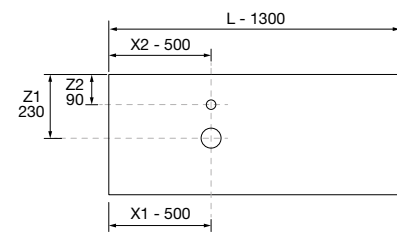

MONTERREY 1300/R BLUE FOG

COD.	DESCRIPTION	€
COMPOSITION OF 1300		
1	96491 Wall hung vanity MONTERREY 900 Blue fog 2 metallic drawers with soft close 897 x 540 x 450 mm	753
2	96979 Wall hung storage unit ALLIANCE 300 Natural 2 spaces 300 x 540 x 434 mm	144
3	23152 Bespoken top Natural from 1001 to 1400 for vanity and storage unit, with or without tap hole 1001 - 1400 x 16 x 460 mm	210
4	102795 Wood strip ALLIANCE 540 Blue fog 100 x 16 x 540 mm	31
5	24315 Wood strip ALLIANCE 540 Natural 100 x 16 x 540 mm	29
6	103312 Countertop basin BICA Blue fog solid surface without bottle trap or clicker waste Ø 390 x 105 mm	359
FULL SET PRICE		1526

OPTIONS		
COD.	DESCRIPTION	€
7	103357 Mirror OVALO horizontal vertical 500 x 1000 mm	119
8	97640 Light JUDI (5 W- 5700°K)	59
9	103973 Bottle trap POSYX Chrome brass	54
10	102305 Open valve FLOW Matt black	62