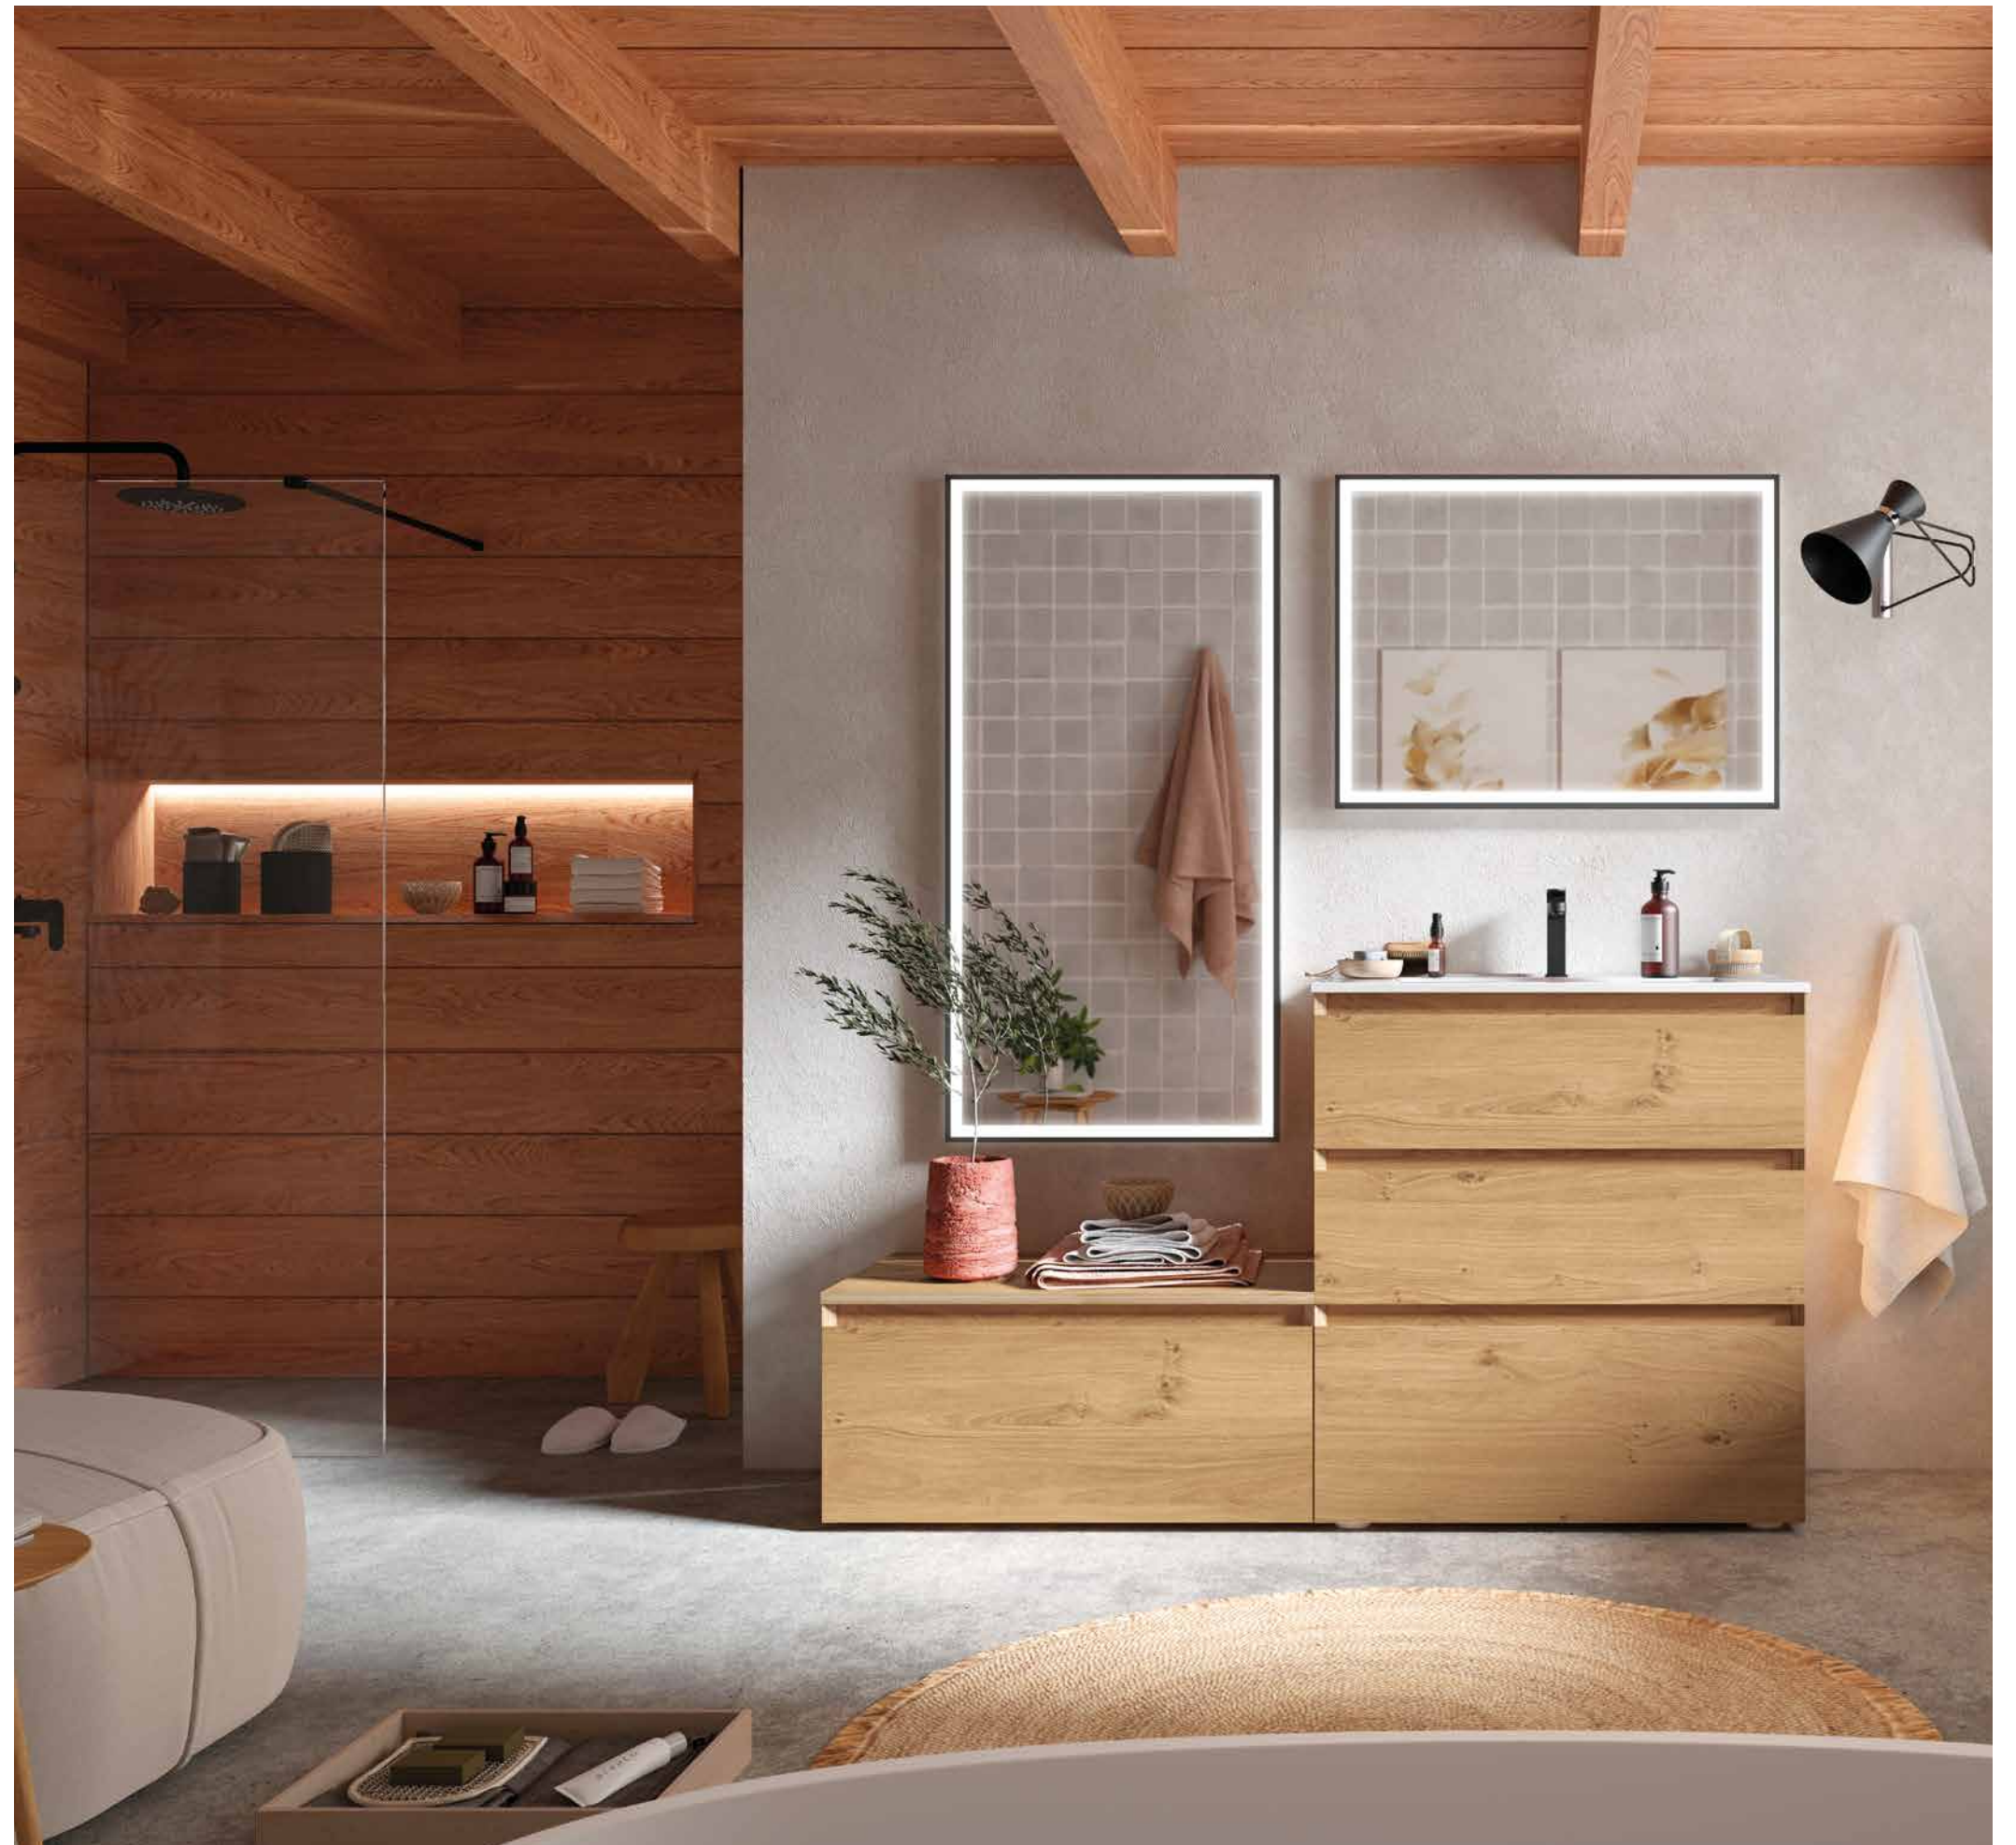

MOMENT 1600 REAL

COD.	DESCRIPTION	€
COMPOSITION OF 1600		
1	Vanity MOMENT 800 Real 3 soft close drawers 797 x 880 x 452 mm	1901
2	Wall hung vanity MOMENT 800 Real 1 soft close drawer 797 x 356 x 452 mm	1036
3	Worktop Real to 1000 for vanity and storage unit, with or without tap hole <1000 x 19 x 460 mm	374
4	Basin VILNA 805 Matt mineralsolid without bottle trap or clicker waste 805 x 460 x 15 mm	380
FULL SET PRICE		3691

OPTIONS		
COD.	DESCRIPTION	€
5	Mirror ROMA 800 horizontal vertical with black frame, LED light (10,8W/m - 5500°K.) IP44 600 x 800 mm	426
6	Mirror ROMA 1200 horizontal vertical with black frame, LED light (10,8W/m - 5500°K.) IP 44 1200 x 600 mm	508
7	103973 Bottle trap POSYX Chrome brass	54
8	102306 Clicker valve FLOW Matt black	66