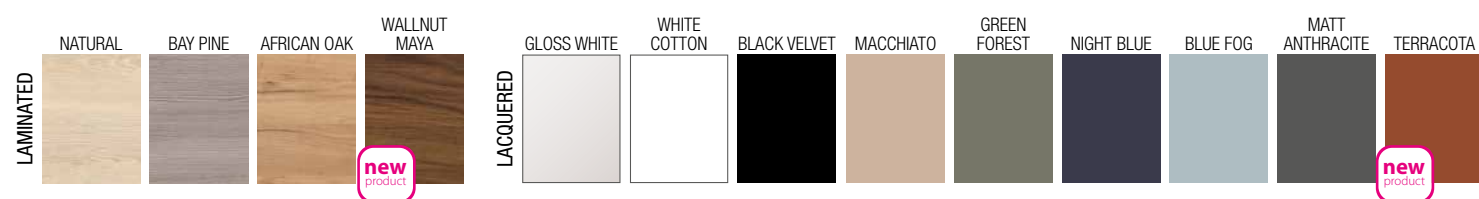

DETAILS

MATERIALS

FEATURES

FINISHES