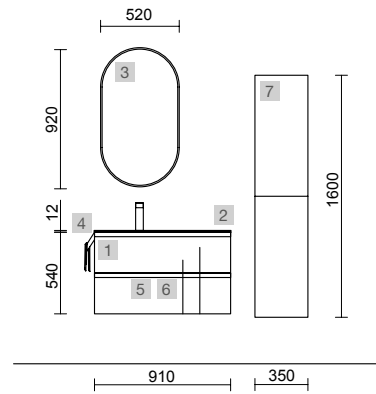

OPTIONS		
COD.	DESCRIPTION	€
3	87862 Mirror OLIMPIA 920 White cotton vertical with LED light (20 W- 5700°K.) IP44 920 x 520 x 30 mm	396
4	23027 Single towel rail JAZZ White depth 35, 40, 45 y 50 235 x 125 x 68 mm	49
5	103973 Bottle trap POSYX Chrome brass	54
6	102304 Clicker valve FLOW Chrome	66

AUXILIARY		
COD.	DESCRIPTION	€
7	81731 Wall hung tall unit ALLIANCE Blue fog left / right 2 doors push opening system 350 x 1600 x 349 mm	522