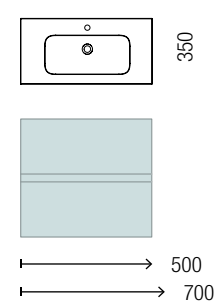

FUSSION LINE D-35