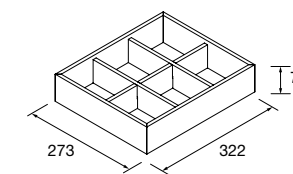

INTERIOR DRAWER ORGANISER, 6 COMPARTMENTS

Black		
	COD.	€
332	104583	70