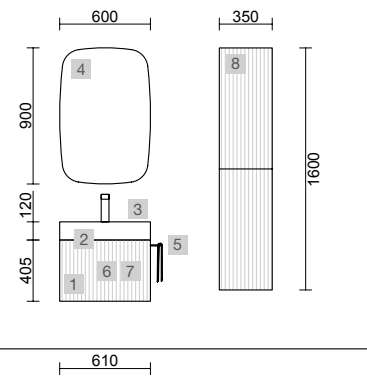

BIBA 600 NATURAL

COD.	DESCRIPTION	€
COMPOSITION OF 600		
1	102949 Wall hung vanity BIBA 600 Natural 1 metallic drawer with soft close 598 x 405 x 450 mm	438
2	102264 Handle BAO Matt black	16
3	23400 Basin VENETO 610 White porcelain 1 basin without bottle trap or clicker waste 610 x 120 x 460 mm	246
FULL SET PRICE		700

OPTIONS		
COD.	DESCRIPTION	€
4	97641 Mirror LOUIS 600 horizontal vertical with LED light (30 W- 5700°K) IP 44 600 x 900 mm	405
5	97664 Towel rail LLOYD Matt black for Lloyd units and structures 340 x 95 x 32 mm	102
6	103973 Bottle trap POSYX Chrome brass	54
7	102306 Clicker valve FLOW Matt black	66

AUXILIARY		
COD.	DESCRIPTION	€
8	102994 Wall hung tall unit BIBA Natural left / right 2 doors push opening system 350 x 1600 x 349 mm	510