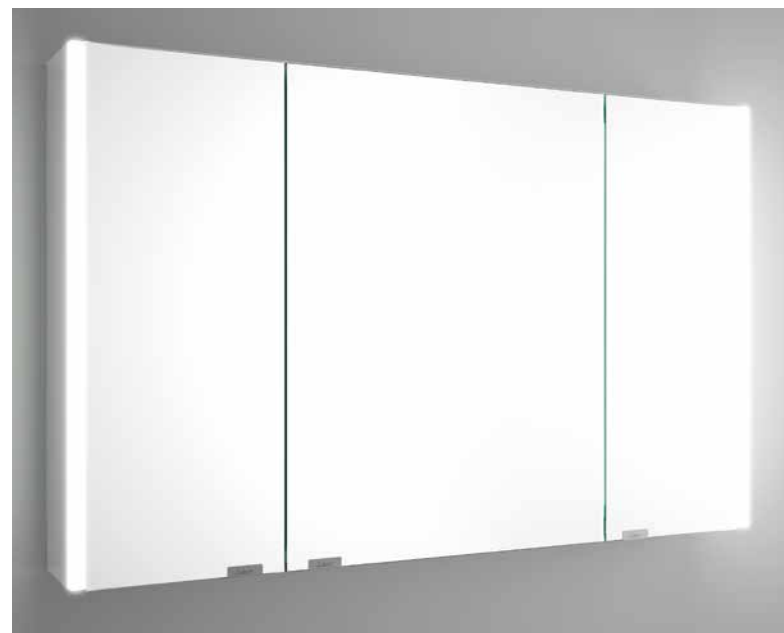

Cabinet ALLIANCE 1000
3 soft close double mirror doors with switch and socket and LED side light, IP44 (21,5W)
1030 x 650 x 150 mm
83165 979 €

Cabinet ALLIANCE 900
3 soft close double mirror doors with switch and socket and LED side light, IP44 (21,5W)
930 x 650 x 150 mm
83164 907 €