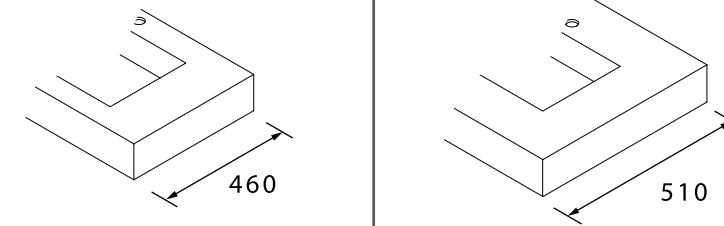

How to order your worktop with inset sink Kompakt

Available depths