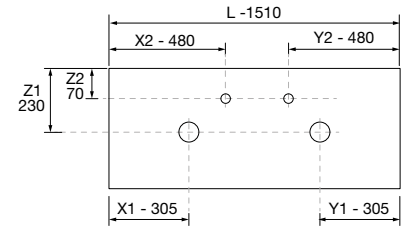

OPTIONS		
COD.	DESCRIPTION	€
5	87853 Mirror CHICAGO II 800 x 2 horizontal vertical with LED light, sensor and anti-fog (30 W- 5700°K.) IP 44 800 x 600 mm	1070
6	27043 Double towel rail JAZZ Black x 2 depth 45 y 50 385 x 125 x 68 mm	140
7	103973 Bottle trap POSYX Chrome brass x 2	108
8	102305 Open valve FLOW Matt black x 2	124

AUXILIARY		
COD.	DESCRIPTION	€
9	96933 Cabinet ALLIANCE 300 Bay pine left / right 1 door push opening system 300 x 400 x 162 mm	200