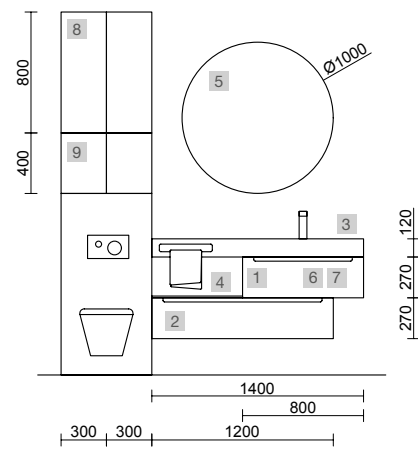

MONTERREY 1400/L MACCHIATO

COD.	DESCRIPTION	€
COMPOSITION OF 1400		
1 96436	Wall hung storage unit MONTERREY 800 Macchiato 1 metallic drawer with soft close 797 x 270 x 450 mm	474
2 96450	Wall hung storage unit MONTERREY 1200 Macchiato 1 metallic drawer with soft close 1197 x 270 x 450 mm	558
3 97825	Bespoken basin NAILA 1201/1500 Matt white solid surface with skirting, from 1201 to 1500 with 1 basin well, with or without tap hole 1201 - 1500 x 120 x 460 mm	1199
4 103630	Worktop Matt white solid surface to 610 for vanity and storage unit, with or without faucet hole <610 x12 x 460 mm	270
FULL SET PRICE		2501
OPTIONS		
COD.	DESCRIPTION	€
5 83964	Mirror MOON 1000 round with light (4,4 W/m - 4000°K.) IP44 Ø 1000 mm	422
6 103973	Bottle trap POSYX Chrome brass	54
7 102306	Clicker valve FLOW Matt black	66
AUXILIARY		
COD.	DESCRIPTION	€
8 96943	Cabinet ALLIANCE 300 Natural x 2 left / right 1 door push opening system 300 x 800 x 162 mm	476
9 96930	Cabinet ALLIANCE 300 Natural x 2 left / right 1 door push opening system 300 x 400 x 162 mm	400