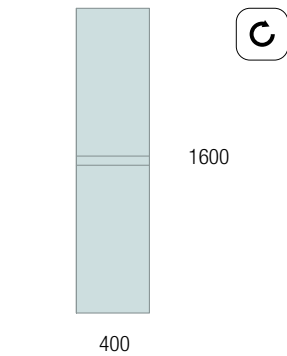

2 DOORS TALL UNIT