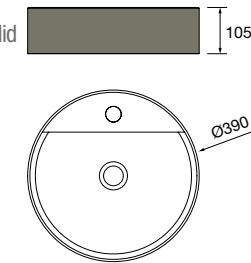

new product Countertop basin BICA Macchiato solid surface
without bottle trap or clicker waste
Ø 390 x 105 mm
102271 359 €