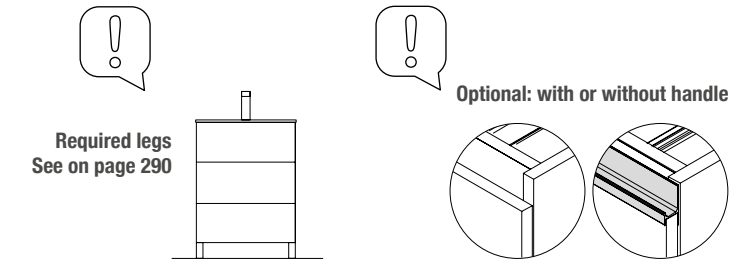

Natural	Africa oak	Bay pine	Walnut Maya	€
	COD.	COD.	COD.	COD.	
600	102750	102756	102754	102758	620
700	102751	102757	102755	102759	634
800	102769	102775	102772	102778	647
900	102770	102776	102773	102779	660
1000	102771	102777	102774	102780	673

	Gloss white	White cotton	Black velvet	Macchiatto	Matt anthracite	Blue fog	Night blue	Terracota	Green forest	€
	COD.	COD.	COD.	COD.	COD.	COD.	COD.	COD.	COD.	
600	102746	102748	102752	103482	103497	103487	103492	103507	103502	673
700	102747	102749	102753	103483	103498	103488	103493	103508	103503	686
800	102760	102763	102766	103484	103499	103489	103494	103509	103504	700
900	102761	102764	102767	103485	103500	103490	103495	103510	103505	713
1000	102762	102765	102768	103486	103501	103491	103496	103511	103506	726

SPIRIT HANDLES

Aluminium profile with 3 available finishes..

	Soft white	Soft black	Gloss anodized	€
	COD.	COD.	COD.	
600	90986	90987	90985	19
700	90989	90990	90988	22
800	90992	90993	90991	23
900	90995	90996	90994	28
1000	90974	90975	90973	32
1200	90976	90977	90978	44