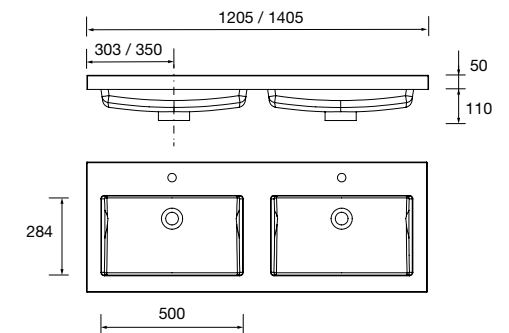

Basin TOSCANA 1205 double White
mineral load
without bottle trap or clicker waste
1205 x 50 x 460 mm

20753 474 €

Basin TOSCANA 1400 double White
mineral load
without bottle trap or clicker waste
1405 x 50 x 460 mm

27144 528 €