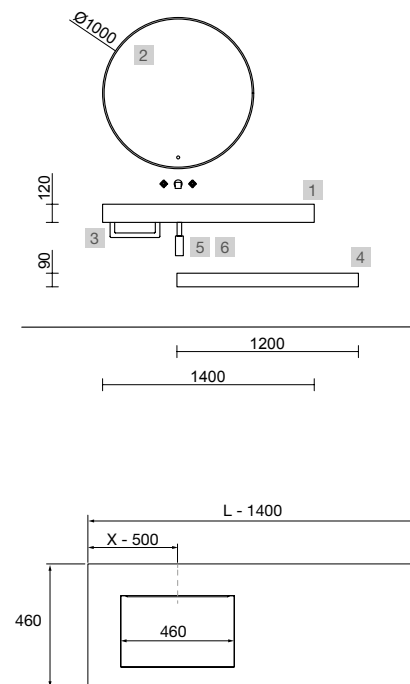

COMPAKT 1400 HAVANA

COD.	DESCRIPTION	€
COMPOSITION OF 1400		
1	83972 Worktop COMPAKT 46 Havana from 1201 to 1400 mm, with 1 integrated sink 1201 - 1400 x 460 x 120 mm	1170
FULL SET PRICE		1170
OPTIONS		
COD.	DESCRIPTION	€
2	97638 Mirror GLOBE 1000 Black round with LED light, sensor (20 W - 5700°K) IP 44 Ø 1000 mm	515
3	26195 Towel rail COMPAKT Matt black 330 x 100 mm	129
4	84080 Shelf COMPAKT 38 Havana from 1001 to 1200 mm 1001 - 1200 x 380 x 90 mm	836
5	103974 Bottle trap SMART Matt black	78
6	102305 Open valve FLOW Matt black	62

Moment

Renoir

mam

Uniq

COMPAKT

PRICE LIST ORIGINAL