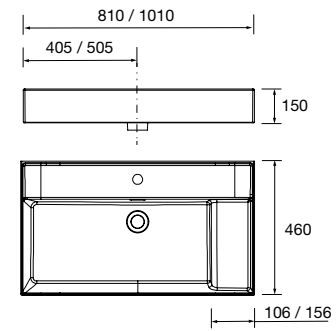

Basin VENETO 810 w/lower side shelf
White porcelain
1 basin without bottle trap or clicker waste
810 x 120 x 460 mm
87727 258 €

Basin VENETO 1010 w/lower side shelf
White porcelain
1 basin without bottle trap or clicker waste
1010 x 120 x 460 mm
87728 299 €