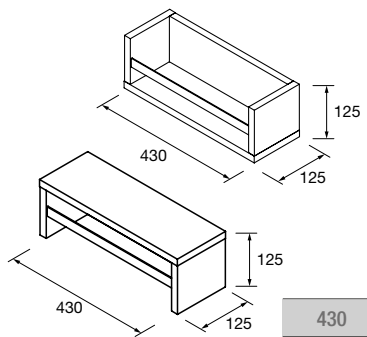

TOWEL SHELF MOMENT

Reversible towel rail shelf. Supplied fully assembled.

	Pure	Real	Intense	
	COD.	COD.	COD.	€
430	91465	91466	91467	253

MIRROR SHELF (RIGHT)

Shelf to be combined with mirror. Supplied in kit format.

	Pure	Real	Intense	
	COD.	COD.	COD.	€
	91468	91470	91472	151

MIRROR SHELF (LEFT)

Shelf to be combined with mirror. Supplied in kit format.

	Pure	Real	Intense	
	COD.	COD.	COD.	€
	91469	91471	91473	151

Modular and stackable organisers

Examples of drawer organization

800

1000