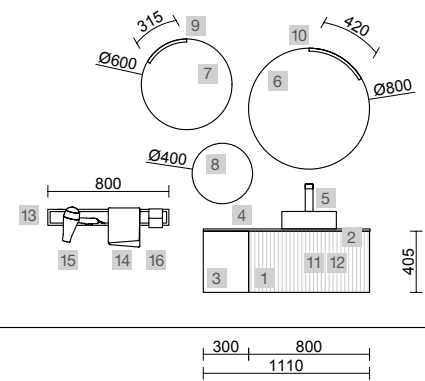

COD.	DESCRIPTION	€
COMPOSITION OF 1100		
1	103040 Wall hung vanity BIBA 800 Blue fog 1 metallic drawer with soft close and 1 interior drawer 797 x 405 x 450 mm	594
2	102263 Handle BAO Matt white	16
3	103157 Wall hung storage unit ALLIANCE 300 Blue fog left / right 1 door push opening system 300 x 405 x 450 mm	228
4	103632 Worktop Matt white solid surface from 1011 to 1210 for vanity and storage unit, with or without tap hole 1011 - 1210 x 12 x 460 mm	402
5	103312 Countertop basin BICA Blue fog solid surface without bottle trap or clicker waste Ø 390 x 105 mm	359
FULL SET PRICE		1599

OPTIONS		
COD.	DESCRIPTION	€
6	91131 Mirror OASIS 800 round Ø 800 mm	119
7	91130 Mirror OASIS 600 round Ø 600 mm	95
8	103356 Mirror OASIS 400 round Ø 400 mm	83
9	103349 Light CIRCUS 315 (10,8 W - 4000*) IP 44 315 mm	179
10	103350 Light CIRCUS 420 (10,8 W - 4000*) IP 44 420 mm	185
11	103973 Bottle trap POSYX Chrome brass	54
12	102303 Open valve FLOW Chrome	62

AUXILIARY		
COD.	DESCRIPTION	€
13	97673 Metal front LLOYD Matt white 800 x 100 x 29 mm	167
14	97657 Towel rail LLOYD Matt white for Lloyd units and structures 340 x 95 x 32 mm	102
15	97661 Hair dryer/straighteners holder LLOYD Matt white for Lloyd units and structures 140 x 32 x 106 mm	59
16	97663 Basket LLOYD Matt white for Lloyd units and structures 90 x 124 x 100 mm	102