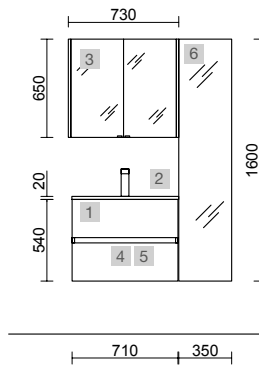

COD.	DESCRIPTION	€
COMPOSITION OF 700		
1	96720 Wall hung vanity FUSSION LINE 700 DEPTH 35 Bay pine 2 soft close drawers 697 x 540 x 385 mm	348
2	19324 Basin S35 710 superfine White porcelain without bottle trap or clicker waste 710 x 20 x 360 mm	162
FULL SET PRICE		510

OPTIONS		
COD.	DESCRIPTION	€
3	83154 Cabinet ALLIANCE 700 2 soft close double mirror doors with switch and socket and LED side light, IP44 (21,5W) 730 x 650 x 150 mm	769
4	103973 Bottle trap POSYX Chrome brass	54
5	102304 Clicker valve FLOW Chrome	66

AUXILIARY		
COD.	DESCRIPTION	€
6	26865 Wall hung tall unit ALLIANCE Bay pine left / right 1 mirror door with handle and soft close 350 x 1600 x 349 mm	544