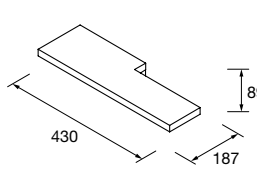

MIRROR SHELF (LEFT)

Shelf to be combined with mirror. Supplied in kit format.

	Pure	Real	Intense	
	COD.	COD.	COD.	€
	91469	91471	91473	151

Modular and stackable organisers

Examples of drawer organization

800

1000