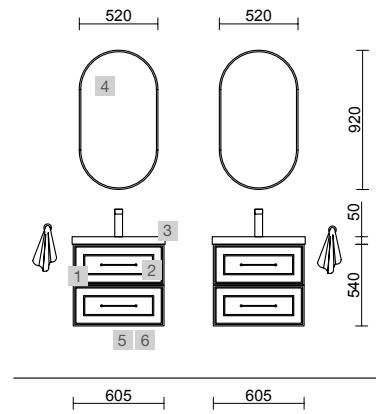

RENOIR 600 BLACK VELVET

COD.	DESCRIPTION	€
COMPOSITION OF TWO VANITIES 600		
1	91300 Wall hung vanity RENOIR 600 Black velvet x 2 2 metallic drawers with soft close 598 x 540 x 450 mm	1392
2	91332 Handle STYLE 192 Gold x 4	112
3	20748 Basin TOSCANA 605 White mineral load x 2 without bottle trap or clicker waste 605 x 50 x 460 mm	552
FULL SET PRICE		2056

OPTIONS		
COD.	DESCRIPTION	€
4	91121 Mirror OLIMPIA 920 Black velvet x 2 vertical with LED light (20 W- 5700K) IP44 920 x 520 x 30 mm	792
5	103973 Bottle trap POSYX Chrome brass x 2	108
6	102304 Clicker valve FLOW Chrome x 2	132