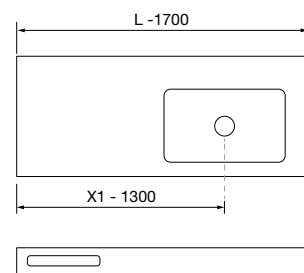

COD.	DESCRIPTION	€
COMPOSITION OF 2500		
1	102248 Wall hung vanity BIBA 800 Walnut Maya x 2 1 metallic drawer with soft close 797 x 405 x 450 mm	924
2	103955 Handle LINA 800 Anodized x 2	56
3	102254 Worktop Walnut Maya for vanity and storage unit, not mechanized 807 x 16 x 460 mm	105
4	97826 Bespoke basin NAILA 1501/1800 Matt white solid surface with skirting, from 1501 to 1800 with 1 basin well, with or without tap hole 1501 - 1800 x 120 x 460 mm	1475
FULL SET PRICE		2560

OPTIONS		
COD.	DESCRIPTION	€
5	97643 Mirror EMILE 500 horizontal vertical with LED light (20 W- 5700°K) IP 44 500 x 1300 mm	440
6	103973 Bottle trap POSYX Chrome brass	54
7	102304 Clicker valve FLOW Chrome	66