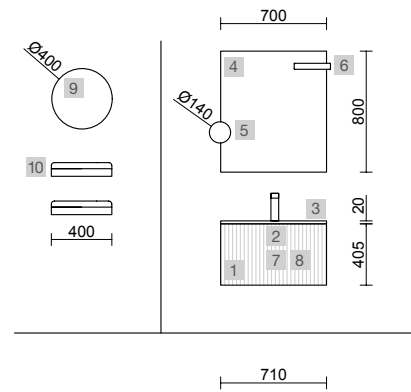

COD.	DESCRIPTION	€
COMPOSITION OF 700		
1	103044 Wall hung vanity BIBA 700 Night blue 1 metallic drawer with soft close and 1 interior drawer 697 x 405 x 450 mm	570
2	103335 Handle FIBI Brass 126 X 10 X 25 mm	20
3	26782 Basin CONSTANZA 710 White porcelain without bottle trap or clicker waste 710 x 20 x 460 mm	163
FULL SET PRICE		753

OPTIONS		
COD.	DESCRIPTION	€
4	16909 Mirror SENA 700 horizontal vertical mirror 5 mm 700 x 800 mm	108
5	24569 Mirror Magnifying (3x) multiposition with mirror fixing Ø140 mm	72
6	97640 Light JUDI (5 W- 5700°K)	59
7	102307 Reduced bottle trap CONEX White	66
8	102304 Clicker valve FLOW Chrome	66

AUXILIARY		
COD.	DESCRIPTION	€
9	103356 Mirror OASIS 400 round Ø 400 mm	83
10	82333 Shelf 400 Matt white solid surface x 2 400 x 88 x 120 mm	236