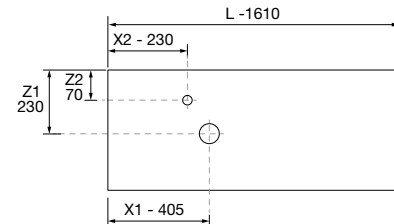

OPTIONS		
COD.	DESCRIPTION	€
4	20742 Mirror REFLEXO 1200 horizontal vertical LED light (4,4 W/m - 4000°K) IP 44 1200 x 600 mm	440
5	91470 Shelf MOMENT 430 right Real 430 x 137 x 89 mm	151
6	103973 Bottle trap POSYX Chrome brass	54
7	102303 Open valve FLOW Chrome	62

AUXILIARY		
COD.	DESCRIPTION	€
8	91459 Cabinet MOMENT 400 Real x 2 1 left / right door with soft close 400 x 400 x 181 mm	1168
9	91453 Cabinet MOMENT 250 Real x 2 1 left / right door with soft close 250 x 800 x 181 mm	1270
10	91476 Shelf MOMENT 800 Real x 2 180 x 800 x 180 mm	584