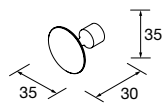

KNOB STYLE

Style knob for vanity and storage unit

	Black matt	Brass	Gold	Silver	
	COD.	COD.	COD.	COD.	€
35	91331	91330	91328	91329	20