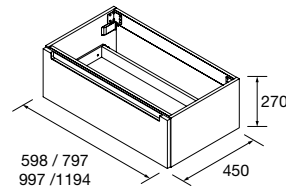

Monterrey

Modular

WALL HUNG UNIT MONTERREY 1 DRAWER WITHOUT PIPE CUTOUT

Wall-hung storage unit with 1 metallic drawer full extension without pipe cutout, Onix interior with soft close.