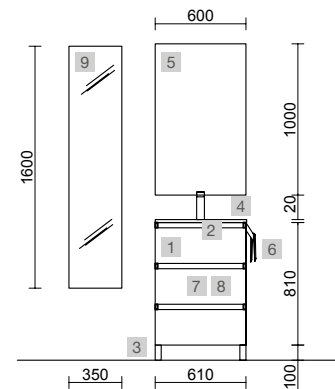

COD.	DESCRIPTION	€	OPTIONS	COD.	DESCRIPTION	€
<b>COMPOSITION OF 600</b>			<b>OPTIONS</b>			
1	<b>Vanity SPIRIT 600 Terracota</b> 3 metallic drawers with soft close 598 x 810 x 450 mm	673	4	<b>Mirror EMILE 500</b> horizontal vertical with LED light (20 W- 5700°K) IP 44 500 x 1300 mm	440	
2	<b>Set of 4 legs Chrome</b> 20 mm	24	5	<b>Bottle trap POSYX Chrome brass</b>	54	
3	<b>Basin VENETO 610 White porcelain</b> 1 basin without bottle trap or clicker waste 610 x 120 x 460 mm	246	6	<b>Clicker valve FLOW Chrome</b>	66	
<b>FULL SET PRICE</b>			<b>943</b>			