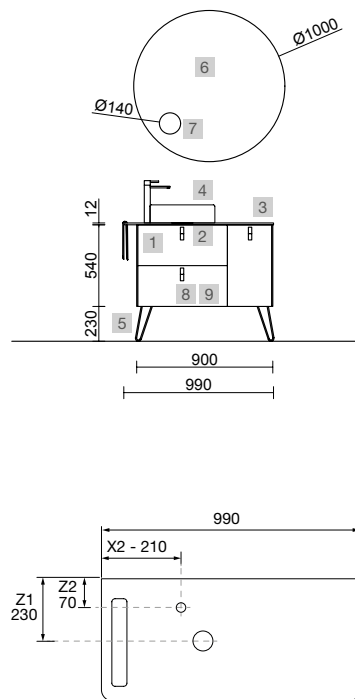

UNIIQ 900/R MATT BLACK

COD.	DESCRIPTION	€
COMPOSITION OF 900		
1	24611 Wall hung vanity UNIIQ 900 Matt black right 1 door and 2 drawers with soft close 897 x 540 x 450 mm	611
2	24723 Handle UNIIQ White Set of 3 units for vanity unit	25
3	97375 Worktop UNIIQ 990 storage unit on the right White marble for countertop basin with optional tap, optional towel rail 990 x 12 x 460 mm	378
4	91489 Countertop basin KANDY White porcelain without bottle trap or waste Ø 360 x 120 mm	242
5	24716 Set of 2 legs UNIIQ White 230 mm	47
FULL SET PRICE		1303
OPTIONS		
COD.	DESCRIPTION	€
6	83964 Mirror MOON 1000 round with light (4,4 W/m - 4000°K.) IP44 Ø 1000 mm	422
7	26777 Mirror BEAUTY Magnifying, mobile Ø140 mm	86
8	103973 Bottle trap POSYX Chrome brass	54
9	102303 Open valve FLOW Chrome	62

Moment

Renoir

mam

Uniq

COMPAKT

PRICE LIST ORIGINAL