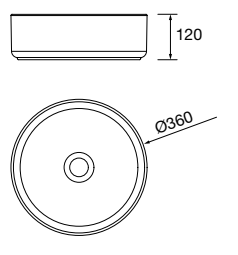

97646 466 €

Countertop basin EXTRA-THIN SEDUCTION White porcelain

without bottle trap or waste Ø 390 x 150 mm

21854 216 €

Countertop basin KANDY White porcelain

without bottle trap or waste Ø 360 x 120 mm

91489 242 €