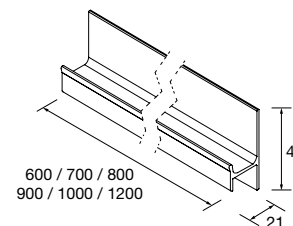

SPIRIT HANDLES

Aluminium profile with 3 available finishes..

	Soft white	Soft black	Gloss anodized	€
	COD.	COD.	COD.	
600	90986	90987	90985	19
700	90989	90990	90988	22
800	90992	90993	90991	23
900	90995	90996	90994	28
1000	90974	90975	90973	32
1200	90976	90977	90978	44