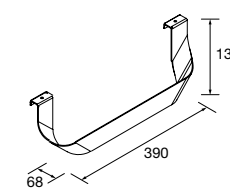

DOUBLE TOWEL RAIL JAZZ

Double towel rail JAZZ.

White	Black	Gloss anodized	
COD.	COD.	COD.	€
23028	27043	23025	70