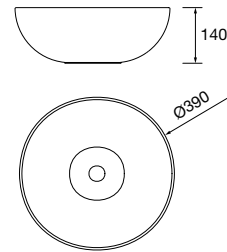

Consult our guide to worktops drill holes