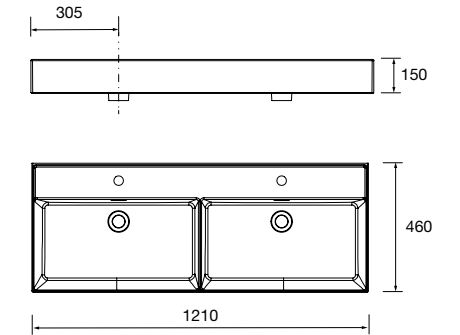

Basin VENETO 1210 double White porcelain
without bottle trap or clicker waste
1210 x 120 x 460 mm
23398 475 €