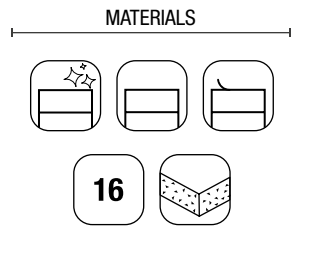

M modular E-05 5

M modular E-05 5

DETAILS

FINISHES

FINISHES