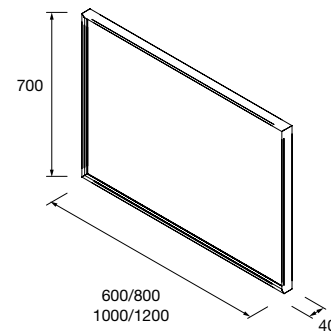

- **Mirror MITO LINE 600**
  vertical with LED light (7 W- 4000°K.) IP44
  600 x 700 mm
  103361 479 €
- **Mirror MITO LINE 800**
  horizontal with LED light (7 W-4000°K.) IP 44
  800 x 700 mm
  103362 539 €
- **Mirror MITO LINE 1000**
  horizontal with LED light (7 W-4000°K.) IP 44
  1000 x 700 mm
  103363 587 €
- **Mirror MITO LINE 1200**
  horizontal with LED light (7 W-4000°K.) IP 44
  1200 x 700 mm
  103364 647 €