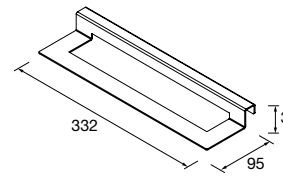

**LLOYD TOWEL RAIL**

Sheet metal towel rail. 2 mm thick.

Matt white	Matt black	
COD.	COD.	€
97657	97664	102

**HOOK LLOYD**

Sheet metal hook. 2 mm thick.

Matt white	Matt black	
COD.	COD.	€
97658	97665	46

**LLOYD SHELF**