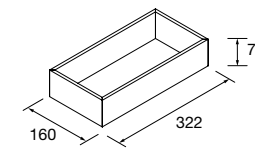

INTERIOR DRAWER ORGANISER, 1 COMPARTMENT

	Black	
	COD.	€
322	104592	44