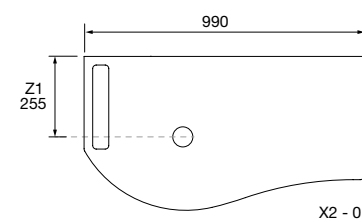

MAM 900/R WHITE COTTON

COD.	DESCRIPTION	€
COMPOSITION OF 900		
1	83860 Wall hung vanity MAM 900 White cotton right, 2 metallic drawers with soft close 897 x 540 x 505 mm	1192
2	97389 Worktop MAM 990 right with towel rail White marble for top basin with towel rail 990 x 12 x 510 mm	463
3	24555 Countertop basin ALTIRO Matt white porcelain without bottle trap or waste Ø 390 x 140 mm	252
FULL SET PRICE		1907

OPTIONS		
COD.	DESCRIPTION	€
4	97644 Mirror EMILE 700 horizontal vertical with LED light (20 W- 5700°K) IP 44 700 x 1100 mm	488
5	103973 Bottle trap POSYX Chrome brass	54
6	102303 Open valve FLOW Chrome	62

AUXILIARY		
COD.	DESCRIPTION	€
7	81729 Wall hung tall unit ALLIANCE White cotton left / right 2 doors push opening system 350 x 1600 x 349 mm	522

Moment

Renoir

mam

Uniq

COMPAKT

PRICE LIST ORIGINAL