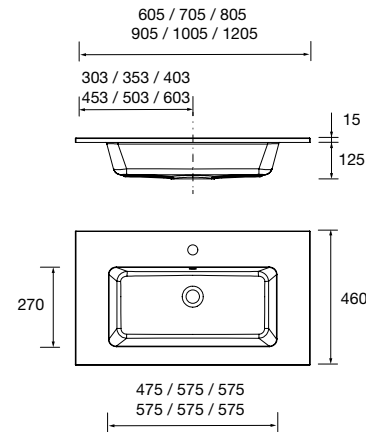

Basin VILNA 605 Matt mineralsolid
without bottle trap or clicker waste
605 x 460 x 15 mm

91234 317 €

Basin VILNA 705 Matt mineralsolid
without bottle trap or clicker waste
705 x 460 x 15 mm

97039 359 €

Basin VILNA 805 Matt mineralsolid
without bottle trap or clicker waste
805 x 460 x 15 mm

91235 380 €

Basin VILNA 905 Matt mineralsolid
without bottle trap or clicker waste
905 x 460 x 15 mm

97040 419 €

Basin VILNA 1005 Matt mineralsolid
without bottle trap or clicker waste
1005 x 460 x 15 mm

91236 444 €

Basin VILNA 1205 Matt mineralsolid
without bottle trap or clicker waste
1205 x 460 x 12 mm

91327 533 €