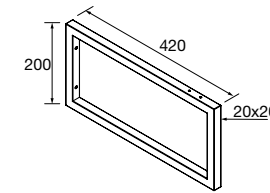

WORKTOP TOWEL RAIL SUPPORT

	White	Black	Chrome	
	COD.	COD.	COD.	€
420	89603	91492	91493	150