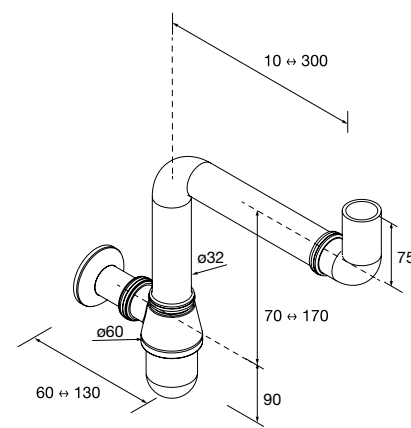

DRAIN PIPES

Reduced bottle trap CONEX White
102307 66 €

Bottle trap CONEX Chrome brass
103976 102 €