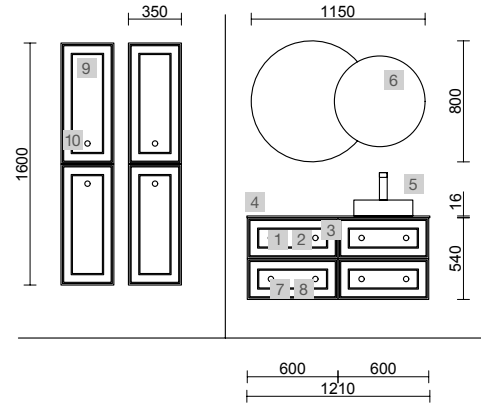

COD.	DESCRIPTION	€
COMPOSITION OF 1200		
1	91301 Wall hung vanity RENOIR 600 Macchiato x 2 2 metallic drawers with soft close 598 x 540 x 450 mm	1392
2	103306 Complete drawer METALLIC onix upper drawer for vanity unit of 600 mm deep 45 545 x 140 x 350 mm	154
3	91331 Handle STYLE 35 Black matt x 8	160
4	96898 Worktop Black velvet for vanity and storage unit, not mechanized 1206 x 16 x 460 mm	131
5	97652 Countertop basin TALEA Solid surface Bicolour without bottle trap or clicker waste 360 x 115 x 360 mm	326
FULL SET PRICE		2163

OPTIONS		
COD.	DESCRIPTION	€
6	103355 Mirror DOPPIO round double with light (20 W- 4000PK) IP44 1150 x 800 mm	474
7	103973 Bottle trap POSYX Chrome brass	54
8	102305 Open valve FLOW Matt black	62

AUXILIARY		
COD.	DESCRIPTION	€
9	91319 Wall hung tall unit RENOIR Macchiato x 2 2 doors with soft close and without handle 350 x 1600 x 349 mm	1186
10	91331 Handle STYLE 35 Black matt x 4	80