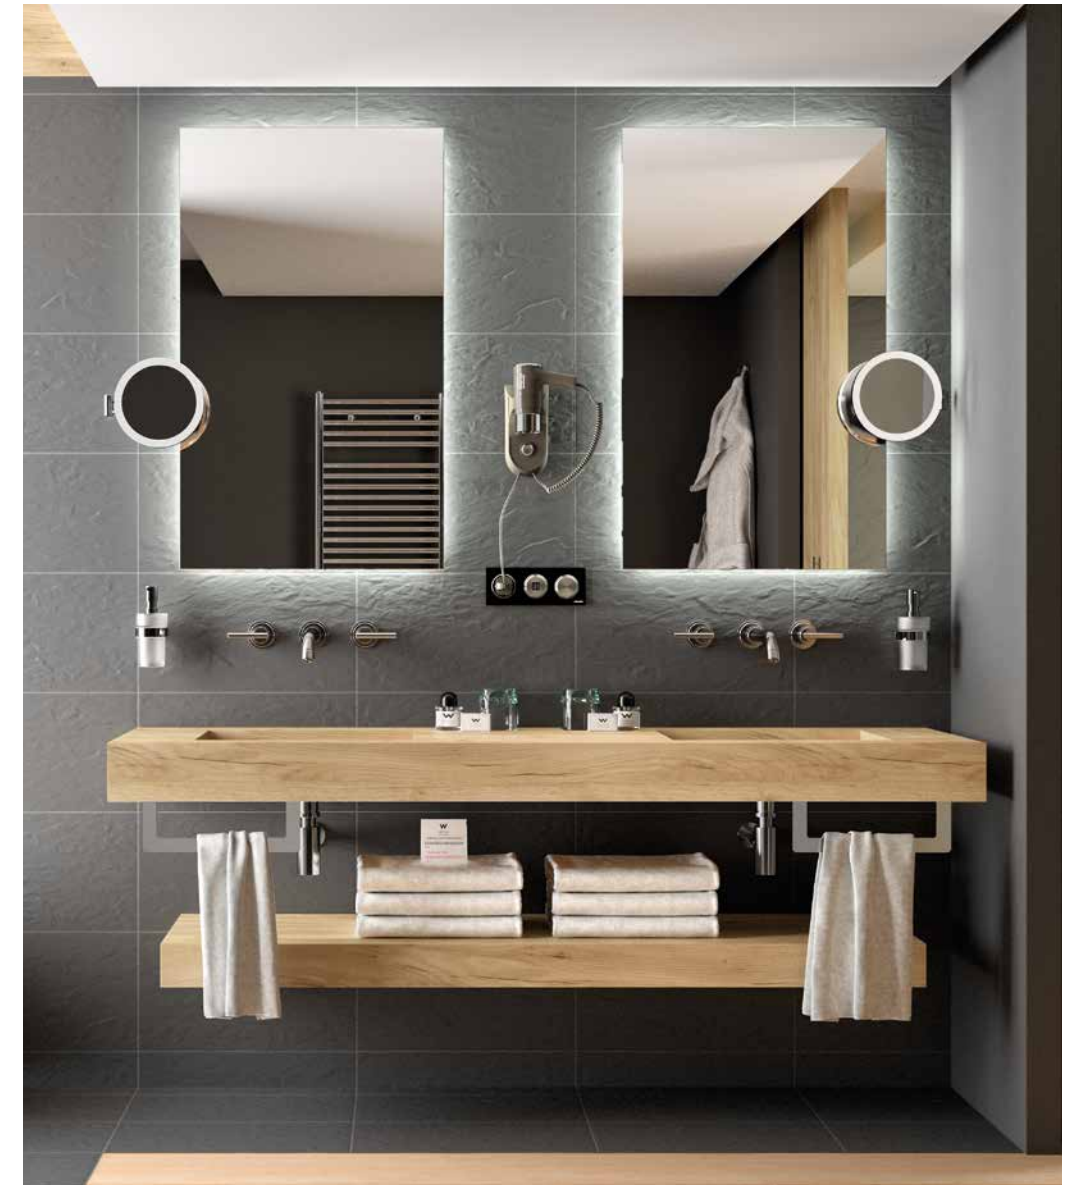

Customize your bathroom project with Kompakt collection, with a variety of finishes, solutions, and washbasins to suit your needs.