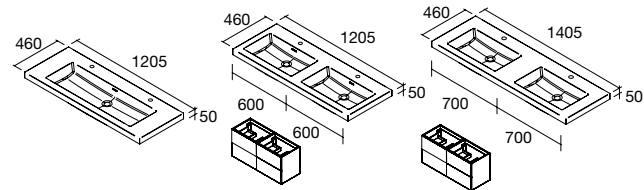

1205/C, 2 taps		1205/2 units		1400/2 units	
COD.	€	COD.	€	COD.	€
26938	437	20753	474	27144	528

Countertop Basins (Porcelain)

 ALTIRO Matt white porcelain	 SEDUCTION White porcelain	 KANDY White porcelain	 LOKUM Matt black porcelain	 VERILA White porcelain	 VARMEGA White porcelain
COD. €	COD. €	COD. €	COD. €	COD. €	COD. €
24555 252	21854 216	91489 242	87734 258	91487 215	24553 200

 TENTO 400 White porcelain	 TENTO 500 White porcelain	 CARLA 45 White porcelain	 CARLA 45 Denim porcelain	 CARLA 45 Hunter porcelain	 CARLA 45 Clay porcelain
COD. €	COD. €	COD. €	COD. €	COD. €	COD. €
24551 188	24552 207	103343 180	102282 323	102283 323	102280 323

Countertop basins (Solid Surface)

 BOL Matt white solid surface	 BULKAN Solid surface black	 TALEA Matt white solid surface	 TALEA Solid surface Bicolour	 BICA Matt white solid surface	 BICA Solid surface Bicolour
COD. €	COD. €	COD. €	COD. €	COD. €	COD. €
26536 287	91491 310	97649 302	97652 326	97647 302	97648 326

 BICA Blue fog solid surface	 BICA Night blue solid surface	 BICA Terracota solid surface	 BICA Green forest solid surface	 BICA Anthracite solid surface	 BICA Macchiato solid surface
COD. €	COD. €	COD. €	COD. €	COD. €	COD. €
103312 359	103313 359	103314 359	103315 359	103316 359	102271 359

Semi inset basins (Solid Surface)

 MAEL Matt white solid surface	 MAEL Solid surface Bicolour
COD. €	COD. €
97654 302	97655 326

Consult our guide to worktops drill holes

Modular
COUNTERTOP BASINS