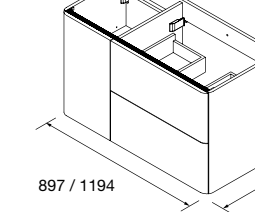

WALL HUNG VANITY UNIIQ 2 DRAWERS / 1 DOOR L

Wall hung vanity unit with 2 wooden drawers with concealed pull-out Plus runners and soft close. 1 door with soft close and height adjustable wooden shelf, Onix interiors. Handles not included, 3 finishes available.