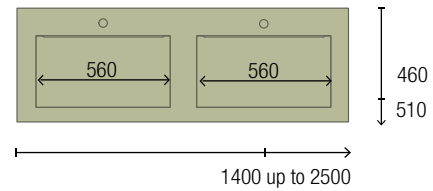

ELEGANT

Distinguished and majestic, its presence does not go unnoticed. Kompakt offers high quality made-to-measure options. Define your style and expand your storage solutions by combining with our modular series and the Alliance auxiliary units.

COMPAKT 1 SINK

SINK 460

SINK 560

1 COUNTERTOP BASIN

COMPAKT 2 SINKS

SINK 460

SINK 560

2 COUNTERTOP BASINS

COMPAKT SHELVES

DETAILS

FEATURES

FINISHES

100% phenolic compact material – HPL

Solution for bathrooms of all sizes: made-to-measure worktops. Now you can make the most of the space in your bathroom with customized worktops that arrange perfectly to any size from 600 to 2500mm. Enjoy a functional and aesthetic design, making the most of every centimeter.

Kompakt collection is built to last and to meet the requirements and demands of the most discerning customers. With all the necessary warranties, it offers exceptional durability and reliability.

Customize your bathroom project with Kompakt collection, with a variety of finishes, solutions, and washbasins to suit your needs.