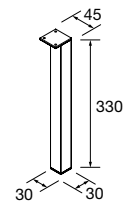

**LEGS FOR INTEGRAL
WASHBASINS HEIGHT 100 mm**

**LEGS FOR WASH BOWLS / VENETO
HEIGHT 20 mm**

Required legs for vanities of 3 drawers

SET OF 2 CHROME LEGS

Set of 2 chrome plated legs height 330
30 x 30 x 330 mm

Chrome	
COD.	€
23899	29