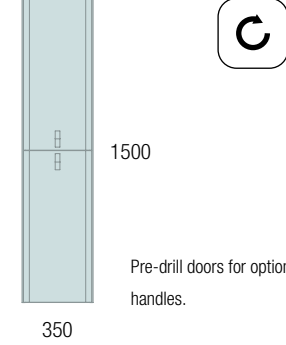

2 DOORS TALL UNIT

Pre-drill doors for optional handles.

DETAILS

MATERIALS

FEATURES

FINISHES

	MATT WHITE	MATT BLACK	MATT ANTHRACITE	HUMO	TAUPE MATE	MACCHIATO	NATA	BLUE FOG	AZUL ALTAMAR
LACQUERED	RAL 9016	RAL 000 15 00 PANTONE Black 6C	RAL 240 30 05 PANTONE 7540C	RAL 280 60 05 PANTONE 4277C	RAL 040 60 10 PANTONE 4088C	RAL 060 70 10 PANTONE 4253C	RAL 090 85 05 PANTONE Warm Gray 1C	RAL 240 70 05 PANTONE 443C	RAL 28040 40 PANTONE 7455C
LACQUERED	NIGHT BLUE	ROYAL GREEN	BOSQUE	SALVIA	PAJA	SOL	TERRACOTA	ROJO	GRANATE
	RAL 280 20 10 PANTONE 2380C	RAL 160 30 15 PANTONE 7736C	RAL 120 50 05 PANTONE 4220C	RAL 100 70 30 PANTONE 5787C	RAL 095 80 60 PANTONE 609C	RAL 070 70 60 PANTONE 2007C	RAL 040 40 40 PANTONE 7587C	RAL 020 40 50 PANTONE 4062C	RAL 360 30 25 PANTONE 4077C

COMPLEMENT

UNIIQ HANDLE

Handle not included with the vanity unit.

UNIIQ WASHBASINS

MINERAL SOLID

Centered or displaced sink

SOLID SURFACE

Centered or displaced sink
Tap and towel rackholes optional

UNIIQ COUNTERTOPS

12 MM COUNTERTOPS

For centered or displaced basin
Tap and towel rack holes optional

NATURAL STONE

For centered or displaced basin.
Tap hole