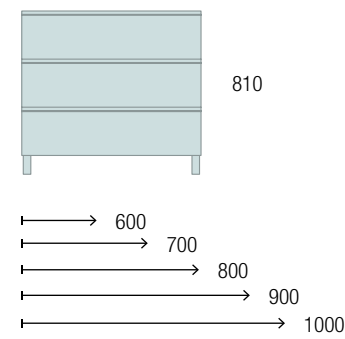

3 DRAWERS VANITY UNIT