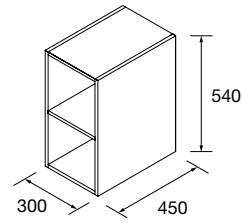

WALL HUNG STORAGE UNIT ALLIANCE 2 COMPARTMENTS

Wall hung storage unit with 2 compartments.
Can be combined with series:
Spirit / Monterrey

	Natural	Africa oak	Bay pine	Walnut Maya	€
300	96979	96980	96981	102825	144

	Gloss white	White cotton	Black velvet	€
300	96976	96977	96978	160