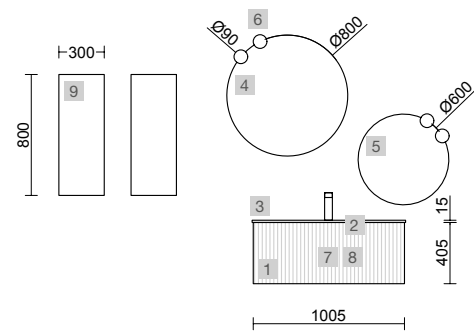

COD.	DESCRIPTION	€
COMPOSITION OF 1000		
1	102246 Wall hung vanity BIBA 1000 Macchiato 1 metallic drawer with soft close 997 x 405 x 450 mm	522
2	102263 Handle BAO Matt white	16
3	91235 Basin VILNA 805 Matt mineral solid without bottle trap or clicker waste 805 x 460 x 15 mm	380
FULL SET PRICE		918

OPTIONS		
COD.	DESCRIPTION	€
4	91131 Mirror OASIS 800 round Ø 800 mm	119
5	91130 Mirror OASIS 600 round Ø 600 mm	95
6	91238 Light GILDA 90 x 4 (5 W- 4000°K) IP44 Ø 90 mm	248
7	102307 Reduced bottle trap CONEX White	66
8	102304 Clicker valve FLOW Chrome	66

AUXILIARY		
COD.	DESCRIPTION	€
9	96947 Cabinet ALLIANCE 300 Macchiato x 2 left / right 1 door push opening system 300 x 800 x 162 mm	500