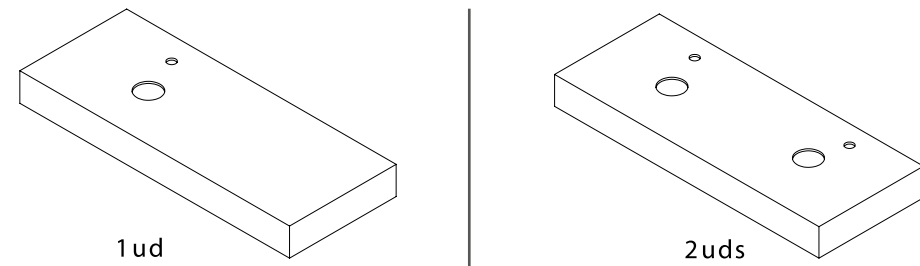

Download and fill in interactive order form

www.salgar.net