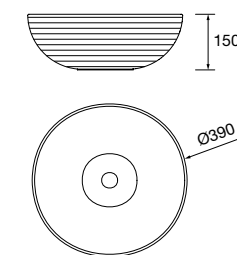

97646 466 €

Countertop basin EXTRA-THIN SEDUCTION White porcelain

without bottle trap or waste Ø 390 x 150 mm

21854 216 €

Countertop basin KANDY White porcelain

without bottle trap or waste Ø 360 x 120 mm

91489 242 €