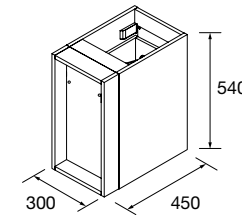

ALLIANCE WALL HUNG AND REMOVABLE STORAGE UNIT

Wall hung storage unit with removable drawer, Onix finish, concealed extraction Plus runners and hole for hair dryer. Handle no included.
it can be combined with series:
Spirit / Monterrey

	Natural	Africa oak	Bay pine	Walnut Maya	€
300	96988	96989	96992	102826	294

	Gloss white	White cotton	Black velvet	€
300	96985	96986	96987	318