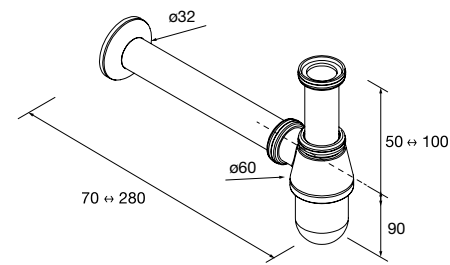

DRAIN PIPES

Reduced bottle trap CONEX White
102307 66 €

Bottle trap CONEX Chrome brass
103976 102 €