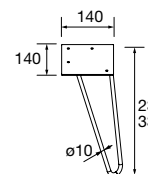

UNIQU 230 2 LEGS SET 230 / 330

Optional set of 2 legs for wall hung unit, 3 finishes available, height 230/330 mm.

	White	Black	Chrome	€
	COD.	COD.	COD.	
230	24716	24717	24718	47
330	24713	24714	24715	59