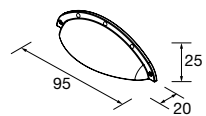

HANDLE FOLK

Folk handle for vanity and storage unit

	Black matt	Gold	Silver	
	COD.	COD.	COD.	€
95	91339	91336	91337	16