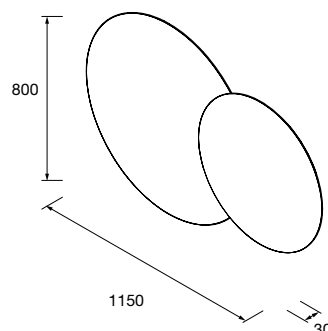

- **Mirror DOPPIO**
  round double with light (20 W-
  4000°K.) IP44
  1150 x 800 mm
  103355 474 €