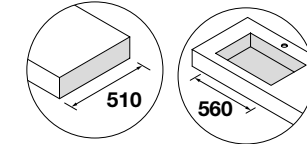

COMPAKT WORKTOP WITH INTEGRATED SINK (560) DEPTH 510 MM