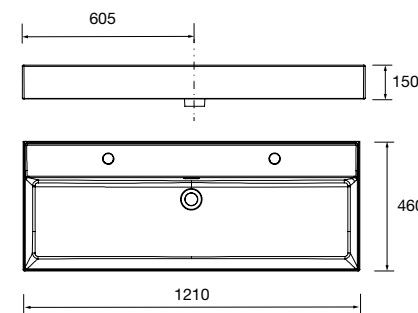

Basin VENETO 1210 White porcelain
1 sink, 2 taps without bottle trap or clicker waste
1210 x 120 x 460 mm
23399 463 €