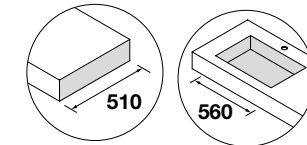

## COMPAKT WORKTOP WITH INTEGRATED SINK(560) DEPTH 510 MM

Bespoke worktop with integrated sink and ABS tank 560 x 290 mm with antibacterial treatment, adjustable brackets and fixing brackets included 150 x 415 mm.