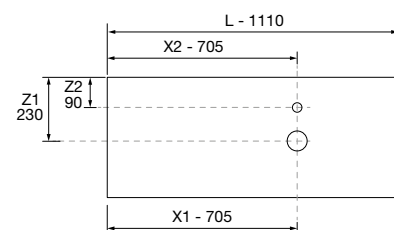

COD.	DESCRIPTION	€
COMPOSITION OF 1100		
1	103040 Wall hung vanity BIBA 800 Blue fog 1 metallic drawer with soft close and 1 interior drawer 797 x 405 x 450 mm	594
2	102263 Handle BAO Matt white	16
3	103157 Wall hung storage unit ALLIANCE 300 Blue fog left / right 1 door push opening system 300 x 405 x 450 mm	228
4	103632 Worktop Matt white solid surface from 1011 to 1210 for vanity and storage unit, with or without tap hole 1011 - 1210 x 12 x 460 mm	402
5	103312 Countertop basin BICA Blue fog solid surface without bottle trap or clicker waste Ø 390 x 105 mm	359
FULL SET PRICE		1599

OPTIONS		
COD.	DESCRIPTION	€
6	91131 Mirror OASIS 800 round Ø 800 mm	119
7	91130 Mirror OASIS 600 round Ø 600 mm	95
8	103356 Mirror OASIS 400 round Ø 400 mm	83
9	103349 Light CIRCUS 315 (10,8 W - 4000*) IP 44 315 mm	179
10	103350 Light CIRCUS 420 (10,8 W - 4000*) IP 44 420 mm	185
11	103973 Bottle trap POSYX Chrome brass	54
12	102303 Open valve FLOW Chrome	62

AUXILIARY		
COD.	DESCRIPTION	€
13	97673 Metal front LLOYD Matt white 800 x 100 x 29 mm	167
14	97657 Towel rail LLOYD Matt white for Lloyd units and structures 340 x 95 x 32 mm	102
15	97661 Hair dryer/straighteners holder LLOYD Matt white for Lloyd units and structures 140 x 32 x 106 mm	59
16	97663 Basket LLOYD Matt white for Lloyd units and structures 90 x 124 x 100 mm	102