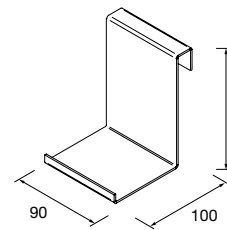

LLOYD SHELF

Sheet metal shelf. 2 mm thick.

Matt white	Matt black	
COD.	COD.	€
97660	97667	78