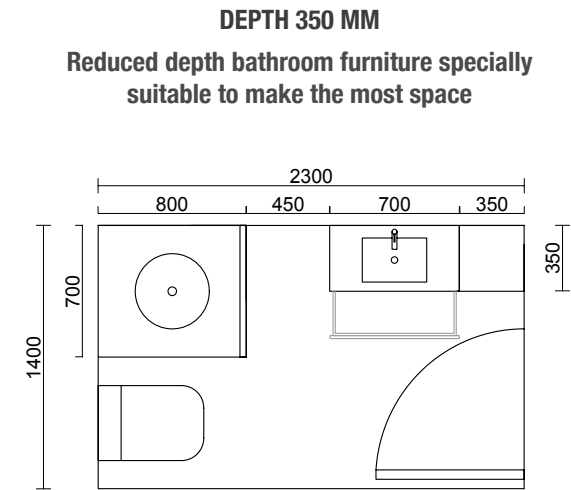

**DEPTH 400 MM**  
Reduced depth bathroom furniture specially suitable to make the most space

**FUSION LINE 2 DRAWERS WALL-HUNG VANITY UNIT DEPTH 400 MM**

Wall-hung vanity unit with 2 wooden drawers in Onix finish, with soft-close.