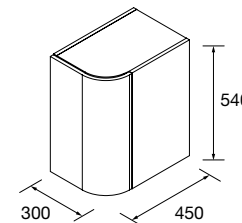

WALL HUNG STORAGE UNIT ALLIANCE 2 COMPARTMENTS

Wall hung storage unit with 2 compartments.
Can be combined with series:
Spirit / Monterrey

	Natural	Africa oak	Bay pine	Walnut Maya	€
300	96979	96980	96981	102825	144

	Gloss white	White cotton	Black velvet	€
300	96976	96977	96978	160

ALLIANCE WALL HUNG AND REMOVABLE STORAGE UNIT

Wall hung storage unit with removable drawer, Onix finish, concealed extraction Plus runners and hole for hair dryer. Handle no included.
it can be combined with series:
Spirit / Monterrey

	Natural	Africa oak	Bay pine	Walnut Maya	€
300	96988	96989	96992	102826	294

	Gloss white	White cotton	Black velvet	€
300	96985	96986	96987	318

CABINET ALLIANCE 1 DOOR

1 door wall hung unit with PUSH opening system and Onix interior finish. Hinges with 110° opening.
Reversible. With a height adjustable wooden shelf.
it can be combined with series:
Spirit / Monterrey

	Natural	Africa oak	Bay pine	Walnut Maya	€
300	97016	97017	97018	102830	216

	Gloss white	White cotton	Black velvet	Matt anthracite	Macchiato	Blue fog	Night blue	Terracota	Green forest	€
300	97013	97014	97015	97023	97020	97021	97022	103623	97024	240

HANDLE - TOWEL RAIL REMOVABLE FOR ALLIANCE STORAGE UNIT

Handle for storage unit on different finishes, not included

	Matt white	Matt black	Gloss anodized	€
300	96995	96996	96999	34

ALLIANCE CURVED WALL-HUNG UNIT WITH 1 DOOR

Curved wall-hung unit with 1 door with PUSH opening system and Onix interior finish.
Hinges with 110° opening. Reversible. With a height adjustable wooden shelf.
it can be combined with series:
Spirit / Monterrey

	Natural	Africa oak	Bay pine	Walnut Maya	€
300	97028	97029	97031	102832	354