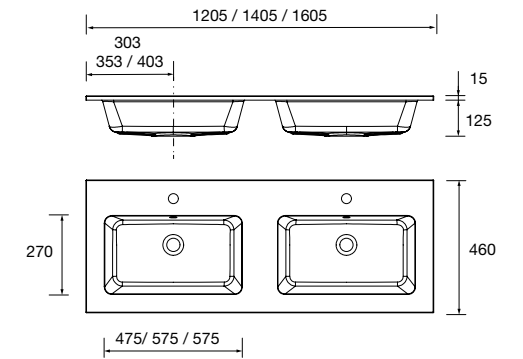

Basin VILNA 1205 double Matt
mineralsolid

without bottle trap or clicker waste
1205 x 460 x 15 mm

91237 546 €

Basin VILNA 1405 double Matt
mineralsolid

without bottle trap or clicker waste
1405 x 460 x 15 mm

97053 599 €

Basin VILNA 1605 double Matt
mineralsolid

without bottle trap or clicker waste
1605 x 460 x 15 mm

97056 779 €