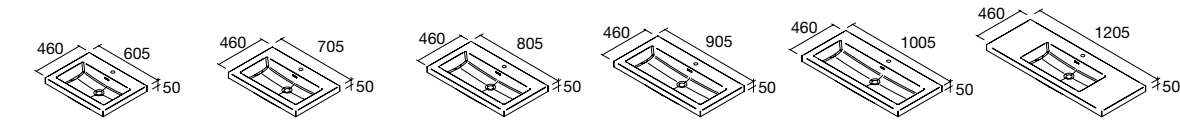

Toscana (Mineral load)

605/C		705/C		805/C		905/C		1005/C		1205/C	
COD.	€	COD.	€	COD.	€	COD.	€	COD.	€	COD.	€
20748	276	20749	289	20750	304	20751	317	20752	342	23396	416