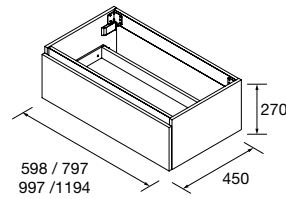

Spirit

WALL-HUNG UNIT SPIRIT 1 DRAWER WITHOUT PIPE CUTOUT

Wall-hung storage unit with 1 full extension metallic drawer without pipe cutout. Onix interiors with soft close. Handle not included, 3 available finishes.