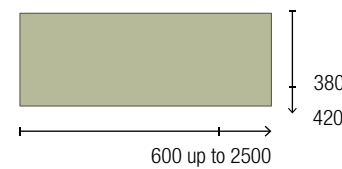

COMPAKT SHELVES

DETAILS

FEATURES