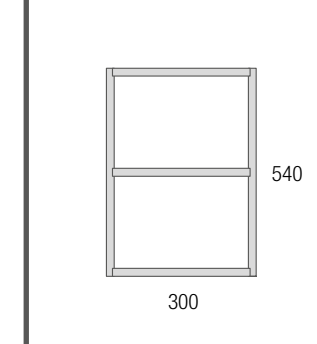

WALL-HUNG UNIT 2 SPACES