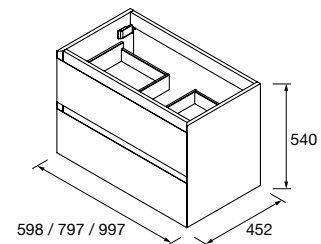

WALL HUNG UNIT MOMENT 2 DRAWERS

Wall hung vanity with 2 wooden soft close drawers with full extension, 40 kg capacity.

	Pure COD.	Real COD.	Intense COD.	€
600	91368	91369	91370	1243
800	91371	91372	91373	1329
1000	91374	91375	91376	1728