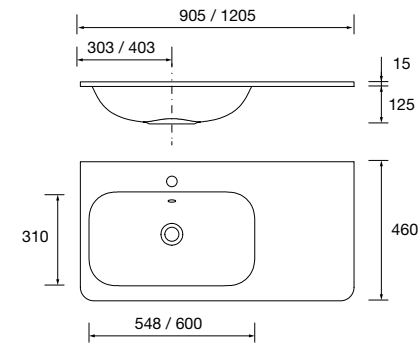

Uniiq integral basin in mineral solid matt finish.

605/C		805/C		905/R		905/L		1205/R		1205/L	
COD.	€	COD.	€	COD.	€	COD.	€	COD.	€	COD.	€
97058	443	97059	467	24543	479	24544	479	24545	551	24546	551

Bespoke Uniiq solid surface inset basin with machining option for tap and integrated towel rail. Order form to be completed.

600		800		900/R		900/L		1200/R		1200/L	
COD.	€	COD.	€	COD.	€	COD.	€	COD.	€	COD.	€
96787	551	96788	575	96789	587	103182	587	97377	659	103183	659

OPTIONAL MACHINED FOR WASHBASIN, TAP AND TOWEL RAIL

Download order sheet