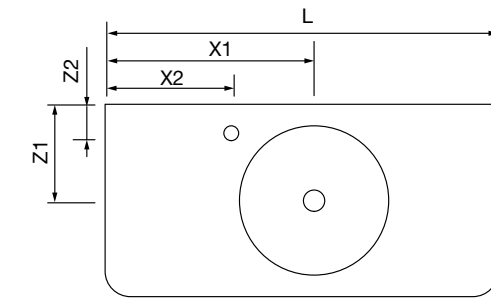

Required information to order a custom-made worktop

Optional machined for washbasin, tap and towel rail