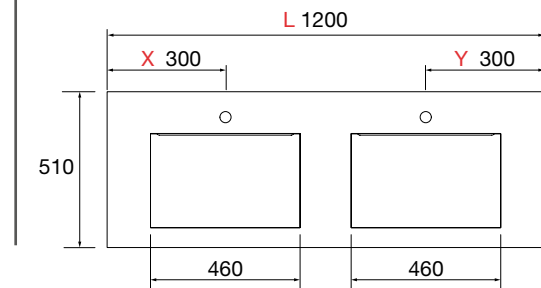

Download and fill in interactive order form

www.salgar.net