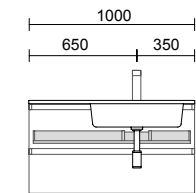

Renoir

WALL HUNG UNIT RENOIR 2 DRAWERS

Wall hung unit with 2 full extension metallic drawers, onix interior with soft close. Drawer organiser included, with 2 removable trays. Handle not included, 3 finishes available.

	White cotton	Black velvet	Macchiato	Blue fog	Night blue	Anthracite	Green forest	
	COD.	COD.	COD.	COD.	COD.	COD.	COD.	€
600	91299	91300	91301	91324	91302	91304	91303	696
800	91305	91306	91307	91325	91308	91310	91309	774
1000	91311	91312	91313	91326	91314	91316	91315	864

RENOIR TALL UNIT 1600 2 DOORS

Reversible tall unit 2 doors, with soft-closing system hinges. Onix interiors with 4 adjustable glass shelves. Handles are not included, 2 finishes available.

	White cotton	Black velvet	Macchiato	Blue fog	Night blue	Anthracite	Green forest	
	COD.	COD.	COD.	COD.	COD.	COD.	COD.	€
350	91317	91318	91319	91323	91320	91322	91321	593

HANDLE STYLE

Style handle for vanity unit

	Black matt	Brass	Gold	Silver	
	COD.	COD.	COD.	COD.	€
210	91335	91334	91332	91333	28

KNOB STYLE

Style knob for vanity and storage unit

	Black matt	Brass	Gold	Silver	
	COD.	COD.	COD.	COD.	€
35	91331	91330	91328	91329	20

HANDLE FOLK

Folk handle for vanity and storage unit

	Black matt	Gold	Silver	
	COD.	COD.	COD.	€
95	91339	91336	91337	16

METALLIC DRAWER WITHOUT PIPE CUTOUT

Metallic drawer full extension without pipe cutout, onix interior with soft close.

	onix	
	COD.	€
600	103306	154
800	103308	178
1000	103310	202

METALLIC DRAWER WITH PIPE CUTOUT

Metallic drawer full extension with pipe cutout, Onix interior

	onix	
	COD.	€
1000	103417	202

	onix	
	COD.	€
1000	103418	202

INTERIOR DRAWER ORGANISER, 1 COMPARTMENT

	Black	
	COD.	€
322	104592	44

INTERIOR DRAWER ORGANISER, 6 COMPARTMENTS

	Black	
	COD.	€
332	104583	70

INTERIOR DRAWER ORGANISER, 2 COMPARTMENTS

	Black	
	COD.	€
322	104593	65