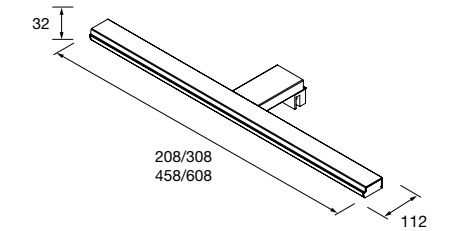

Light PANDORA 308
gloss chrome LED light (8 W - 4000°K)
IP 44 multihook fastening
308 x 112 x 32 mm
26784 86 €

Light PANDORA 458
gloss chrome LED light (10 W -
4000°K) IP 44 multihook fastening
458 x 112 x 32 mm
26785 115 €