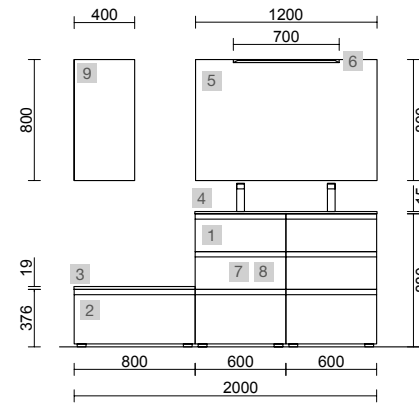

OPTIONS		
COD.	DESCRIPTION	€
5	87584 Mirror SENA 1200 horizontal mirror 5 mm 1200 x 800 mm	170
6	84124 Light BOREAL 700 white LED light (10 W) IP 44 (751lm) (5700 K)	178
7	103973 Bottle trap POSYX Chrome brass x 2	108
8	102306 Clicker valve FLOW Matt black x 2	132

AUXILIARY		
COD.	DESCRIPTION	€
9	91457 Cabinet MOMENT 400 Intense 1 left / right door with soft close 400 x 800 x 181 mm	762