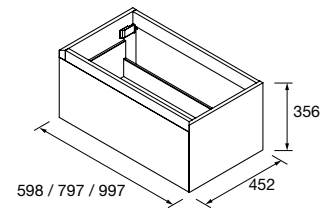

Moment

WALL HUNG UNIT MOMENT 1 DRAWER

Wall hung vanity with 1 wooden soft close drawer with full extension, 40 kg capacity. Needs reduced bottle trap for integrated basins. Adjustable ABS legs (20mm) included.

	Pure COD.	Real COD.	Intense COD.	€
600	91356	91357	91358	903
800	91359	91360	91361	1036
1000	91362	91366	91367	1169