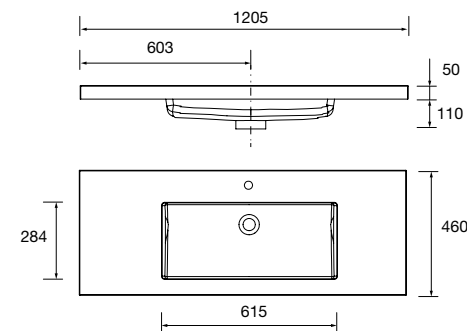

Basin TOSCANA 1205 White mineral load
1 basin without bottle trap or clicker
waste
1205 x 50 x 460 mm

23396 416 €