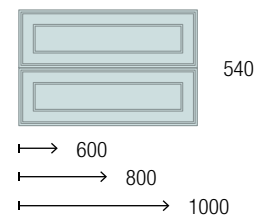

NEW CLASSIQUE

The Shaker style panels of this range are elegant and unique. They are reminiscent of classic furniture with an updated touch thanks to the design and super matt finish. The result of this combination is striking to say the least.

2 DRAWERS VANITY UNIT

Pre drilled fronts for optional handles.