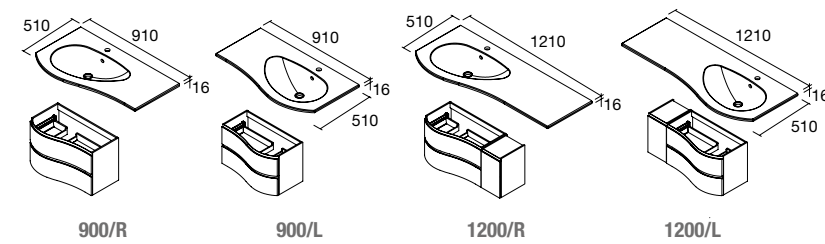

OPTIONAL TAP HOLE

Download order sheet

MAM WASHBASIN, with tap hole
(mineral load gloss finish)

COD.	€	COD.	€	COD.	€	COD.	€
83876	281	83877	281	83878	346	83879	346

MAM WASHBASIN, with tap hole (solid surface)