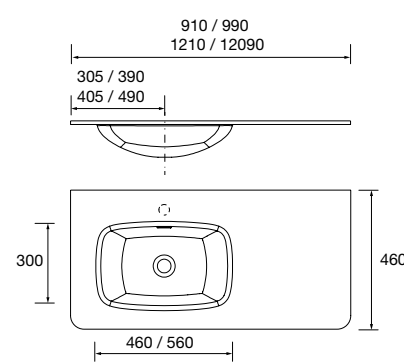

Uniiq integral basin in mineral solid matt finish.

605/C		805/C		905/R		905/L		1205/R		1205/L	
COD.	€	COD.	€	COD.	€	COD.	€	COD.	€	COD.	€
97058	443	97059	467	24543	479	24544	479	24545	551	24546	551

Bespoke Uniiq solid surface inset basin with machining option for tap and integrated towel rail. Order form to be completed.

600		800		900/R		900/L		1200/R		1200/L	
COD.	€	COD.	€	COD.	€	COD.	€	COD.	€	COD.	€
96787	551	96788	575	96789	587	103182	587	97377	659	103183	659

OPTIONAL MACHINED FOR WASHBASIN, TAP AND TOWEL RAIL

Download order sheet