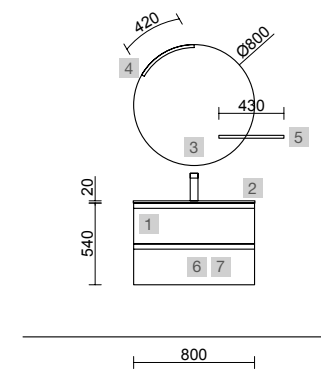

COD.	DESCRIPTION	€	OPTIONS
COMPOSITION OF 800			
1	91372 Wall hung vanity MOMENT 800 Real 2 soft close drawers 797 x 540 x 452 mm	1329	3 91131 Mirror OASIS 800 round Ø 800 mm
2	26781 Basin CONSTANZA 810 White porcelain without bottle trap or clicker waste 810 x 20 x 460 mm	181	4 103350 Light CIRCUS 420 (10,8 W - 4000°K) IP 44 420 mm
FULL SET PRICE		1510	5 91470 Shelf MOMENT 430 right Real 430 x 137 x 89 mm
6	103973 Bottle trap POSYX Chrome brass	54	
7	102306 Clicker valve FLOW Matt black	66