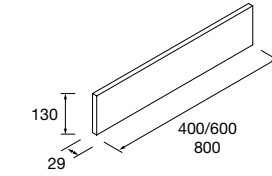

LLOYD FRONT

Wooden front can be combined with Lloyd accessories. Thickness 16 mm.

	Natural	Africa oak	Bay pine	Walnut Maya	
	COD.	COD.	COD.	COD.	€
400	97680	97684	97700	102821	47
600	97681	97689	97702	102822	59
800	97682	97690	97703	102823	71