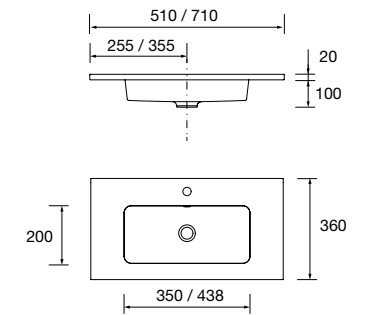

Basin S35 510 superfine White porcelain
without bottle trap or clicker waste
510 x 20 x 360 mm
97069 143 €

Basin S35 710 superfine White porcelain
without bottle trap or clicker waste
710 x 20 x 360 mm
19324 162 €