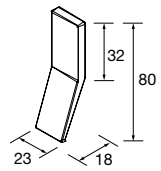

SET OF 2 UNIIQ HANDLES

Set of 2 handles for Uniiq vanity and tall unit in different finishes. Not included with vanity or column unit.

White COD.	Black COD.	Chrome COD.	€
24719	24720	24721	18