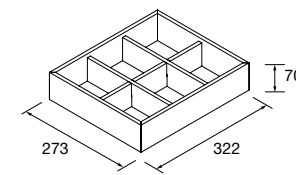

INTERIOR DRAWER ORGANISER, 6 COMPARTMENTS

	Black	€
	COD.	
332	104583	70

Basin 40 (Porcelaine white)

	510/C	€	710/C	€
	COD.		COD.	
	21564	150	97070	172

Basin 35 (porcelain white)

	510/C	€	710/C	€
	COD.		COD.	
	97069	143	19324	162