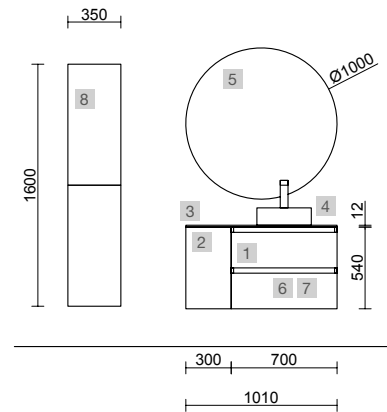

COD.	DESCRIPTION	€
COMPOSITION OF 1000		
1	90938 Wall hung vanity SPIRIT 700 Natural 2 metallic drawers with soft close 697 x 540 x 450 mm	502
2	97022 Wall hung storage unit ALLIANCE 300 Night blue left / right 1 door push opening system 300 x 540 x 450 mm	240
3	102268 Worktop Terrazo natura for vanity and storage unit, not mechanized 1000 x 12 x 460 mm	354
4	103313 Countertop basin BICA Night blue solid surface without bottle trap or clicker waste Ø 390 x 105 mm	359
FULL SET PRICE		1455