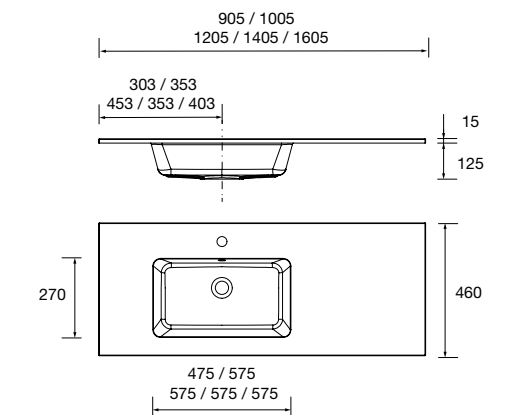

Basin VILNA 1205 storage unit on the right Matt mineralsolid
without bottle trap or clicker waste, for vanity unit of 900
1205 x 460 x 15 mm

97048 539 €

97052 599 €

Basin VILNA 1605 storage unit on the right Matt mineralsolid
without bottle trap or clicker waste, for vanity unit of 800
1605 x 460 x 15 mm

97055 779 €