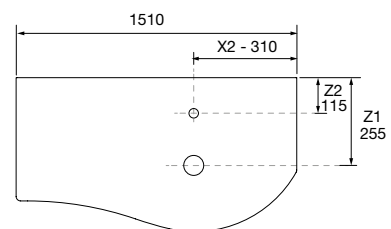

MAM 1500/L MACCHIATO

COD.	DESCRIPTION	€
COMPOSITION OF 1500		
1	83861 Wall hung vanity MAM 900 Macchiato left, 2 metallic drawers with soft close 897 x 540 x 505 mm	1192
2	83871 Wall hung storage unit MAM 300 Macchiato x 2 left 1 soft close door 300 x 540 x 404 mm	582
3	97388 Worktop MAM 1500 left White marble for countertop basin 1510 x 12 x 510 mm	672
4	97647 Countertop basin BICA Matt white solid surface without bottle trap or clicker waste Ø 390 x 105 mm	302
FULL SET PRICE		2748

OPTIONS		
COD.	DESCRIPTION	€
5	87584 Mirror SENA 1200 horizontal mirror 5 mm 1200 x 800 mm	170
6	97640 Light JUDI (5 W- 5700°K)	59
7	23028 Double towel rail JAZZ White depth 45 y 50 385 x 125 x 68 mm	70
8	103973 Bottle trap POSYX Chrome brass	54
9	102303 Open valve FLOW Chrome	62

AUXILIARY		
COD.	DESCRIPTION	€
10	82333 Shelf 400 Matt white solid surface 400 x 88 x 120 mm	118
11	96941 Cabinet ALLIANCE 300 White cotton left / right 1 door push opening system 300 x 800 x 162 mm	250