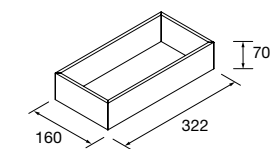

INTERIOR DRAWER ORGANISER, 1 COMPARTMENT

Black		
	COD.	€
322	104592	44