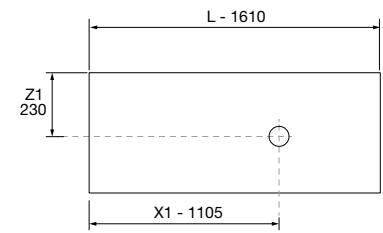

OPTIONS		
COD.	DESCRIPTION	€
6	97643 Mirror EMILE 500 x 2 horizontal vertical with LED light (20 W- 5700°K) IP 44 500 x 1300 mm	880
7	103973 Bottle trap POSYX Chrome brass	54
8	102305 Open valve FLOW Matt black	62

AUXILIARY		
COD.	DESCRIPTION	€
9	96951 Cabinet ALLIANCE 300 Green forest x 2 left / right 1 door push opening system 300 x 800 x 162 mm	500