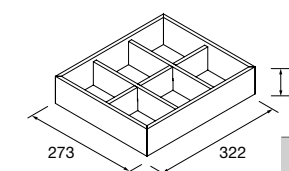

INTERIOR DRAWER ORGANISER, 6 COMPARTMENTS

	Black	
	COD.	€
332	104583	70

INTERIOR DRAWER ORGANISER, 2 COMPARTMENTS