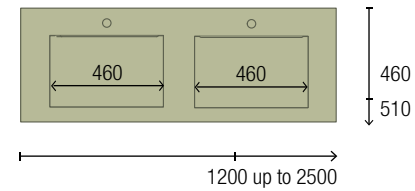

COMPAKT 2 SINKS

SINK 460