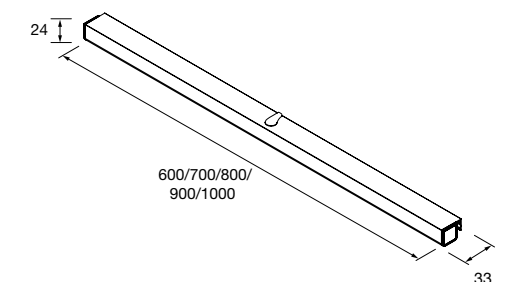

Light OPTIMUS 600
gloss chrome LED light (10
W-5700°K) IP 44
600 x 25 x 25 mm
87811 110 €
Light OPTIMUS 700
gloss chrome LED light (10
W-5700°K) IP 44
700 x 25 x 25 mm
103347 119 €
Light OPTIMUS 800
gloss chrome LED light (12
W-5700°K) IP 44
800 x 25 x 25 mm
87812 126 €
Light OPTIMUS 900
gloss chrome LED light (13,5
W-5700°K) IP 44
900 x 25 x 25 mm
103348 138 €
Light OPTIMUS 1000
gloss chrome LED light (15
W-5700°K) IP 44
1000 x 25 x 25 mm
87813 178 €

Light CIRCUS 315
(10,8 W - 4000°K) IP 44
315 mm
103349 179 €
Light CIRCUS 420
(10,8 W - 4000°K) IP 44
420 mm
103350 185 €
Light CIRCUS 525
(10,8 W - 4000°K) IP 44
525 mm
103351 191 €