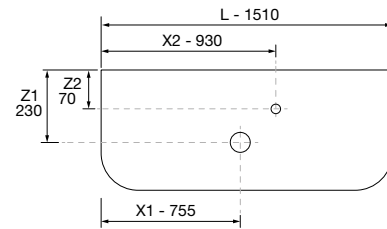

SPIRIT 1500 WHITE COTTON

COD.	DESCRIPTION	€
COMPOSITION OF 1500		
1	96403 Wall hung vanity SPIRIT 900 White cotton 2 metallic drawers with soft close 897 x 540 x 450 mm	568
2	90995 Handle SPIRIT 900 Soft white x 2	56
3	97026 Wall hung storage unit ALLIANCE 300 White cotton x 2 left / right 1 curved door with push-opening 300 x 540 x 450 mm	756
4	103716 Worktop White marble from 1411 to 1610 for vanity and storage unit, with or without tap hole 1411 - 1610 x 12 x 460 mm	647
5	24555 Countertop basin ALTIRO Matt white porcelain without bottle trap or waste Ø 390 x 140 mm	252
FULL SET PRICE		2279

OPTIONS		
COD.	DESCRIPTION	€
6	97639 Mirror GLOBE 1000 Gold round with LED light, sensor (20 W- 5700°K.) IP 44 Ø 1000 mm	515
7	103973 Bottle trap POSYX Chrome brass	54
8	102303 Open valve FLOW Chrome	62

AUXILIARY		
COD.	DESCRIPTION	€
9	26126 Towel rail shelf 400 Matt white solid surface 400 x 60 x 120 mm	94