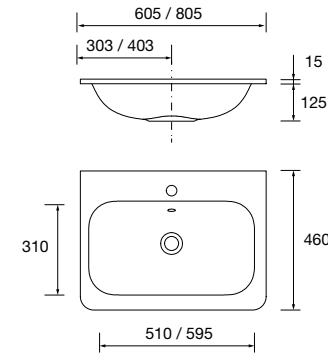

Uniiq integral basin in mineral solid matt finish.

605/C		805/C		905/R		905/L		1205/R		1205/L	
COD.	€	COD.	€	COD.	€	COD.	€	COD.	€	COD.	€
97058	443	97059	467	24543	479	24544	479	24545	551	24546	551

Bespoke Uniiq solid surface inset basin with machining option for tap and integrated towel rail. Order form to be completed.

600		800		900/R		900/L		1200/R		1200/L	
COD.	€	COD.	€	COD.	€	COD.	€	COD.	€	COD.	€
96787	551	96788	575	96789	587	103182	587	97377	659	103183	659

OPTIONAL MACHINED FOR WASHBASIN, TAP AND TOWEL RAIL

Download order sheet