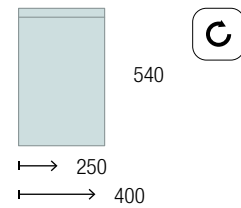

1 DOOR STORAGE UNIT