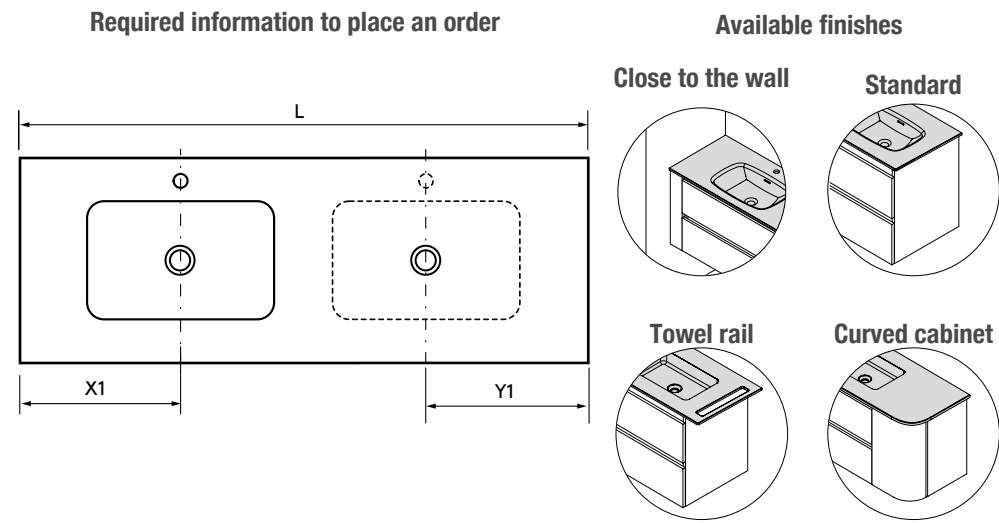

NAILA WASHBASIN

MADE-TO-MEASURE 12 MM SOLID NAILA WASHBASINS WITH MACHINING (1 BASIN WELL)

12 mm thick solid surface washbasins, made-to-measure length up to 2400 mm, with machining for 1 - 2 basin wells and tap hole, and corner finish as required.

600 - 900		901 - 1200		1201 - 1500		1501 - 1800		1801 - 2400	
COD.	€	COD.	€	COD.	€	COD.	€	COD.	€
97529	695	97530	743	97531	863	97532	1187	97533	1211