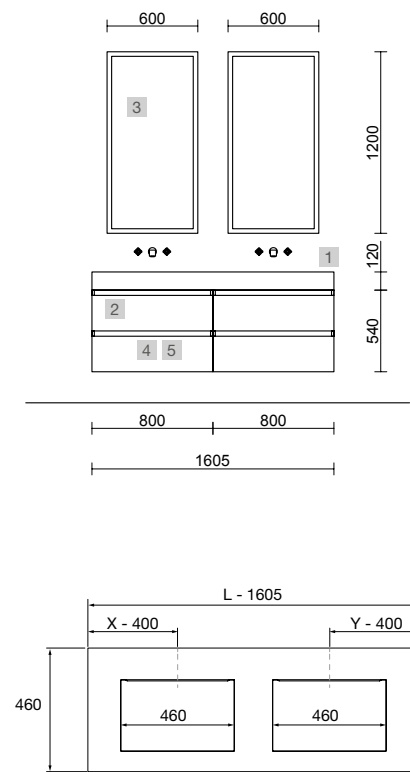

COMPAKT 1600 CONCRETE

COD.	DESCRIPTION	€
COMPOSITION OF 1600		
1	25603 Worktop COMPAKT 46 Concrete from 1601 to 1800 mm, with 2 integrated sinks 1601 - 1800 x 460 x 120 mm	1904
2	91587 Wall hung vanity SPIRIT 800 Africa oak x 2 2 metallic drawers with soft close 797 x 540 x 450 mm	1030
FULL SET PRICE		2934
OPTIONS		
COD.	DESCRIPTION	€
3	91119 Mirror ROMA 1200 x 2 horizontal vertical with black frame, LED light (10,8W/m - 5500°K.) IP 44 1200 x 600 mm	1016
4	103973 Bottle trap POSYX Chrome brass x 2	108
5	102305 Open valve FLOW Matt black x 2	124

Moment

Renoir

mam

Uniq

COMPAKT

PRICE LIST ORIGINAL