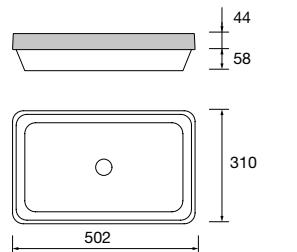

Countertop basin TALEA Matt white solid surface
without bottle trap or clicker waste
360 x 115 x 360 mm
97649 302 €