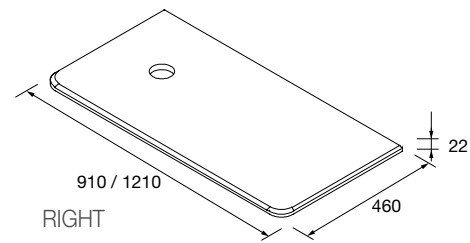

WORKTOP UNIIQ (COMPACT STONE)

Uniiq worktop made of natural compact stone, 3 pre-drills to choose tap position according to sink.

	Calacatta	Marquina black	
	COD.	COD.	€
600	95083	95079	426
800	95084	96795	450

WORKTOP UNIIQ (COMPACT STONE) R

Uniiq worktop made of natural compact stone, 3 pre-drills to choose tap position according to sink.

	Calacatta	Marquina black	
	COD.	COD.	€
900	83914	83940	472
1200	83942	83943	630