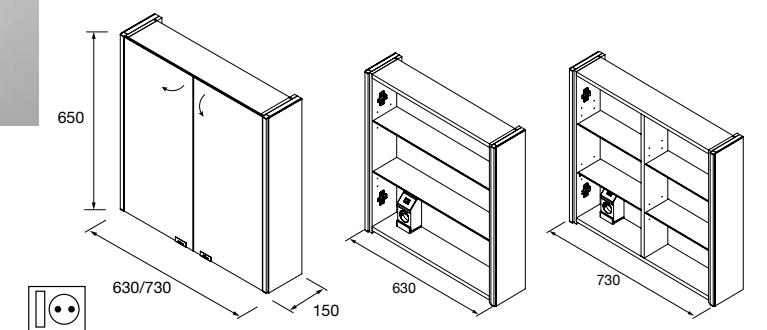

Cabinet ALLIANCE 600
2 soft close double mirror doors with switch and socket and LED side light, IP44 (21,5W)
630 x 650 x 150 mm
83153 697 €

Cabinet ALLIANCE 700
2 soft close double mirror doors with switch and socket and LED side light, IP44 (21,5W)
730 x 650 x 150 mm
83154 769 €