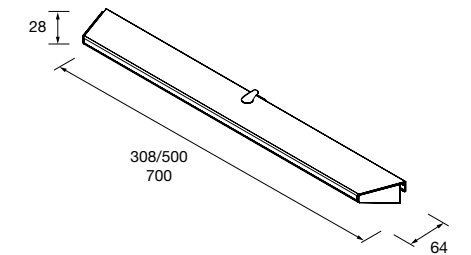

Piece to join it to
the mirror or to the
furniture unit

Magnetic mirror with metal plate
400 x 140 mm to attach it to the
back side of the mirror