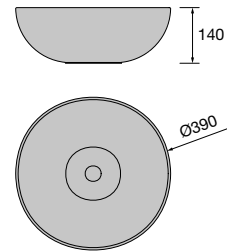

Consult our guide to worktops drill holes