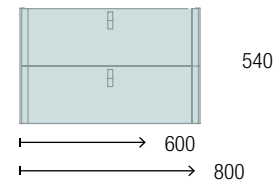

2 DRAWERS VANITY UNIT

Pre-drill fronts for optional handles.