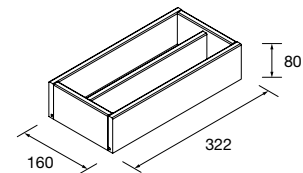

ORGANISER TRAY

Stackable spacer tray for birch wood drawer.

	Birch	
	COD.	€
322	91485	65