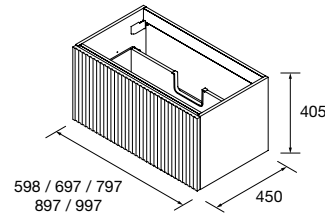

WALL-HUNG UNIT BIBA 1 DRAWER

Wall hung unit with 1 large capacity metal drawer, with full extension, Onix interior and soft close. Handle not included, 3 finishes available.

	Natural	Africa oak	Bay pine	Walnut Maya	€
	COD.	COD.	COD.	COD.	
600	102949	102959	102954	102247	438
700	102950	102960	102955	102947	450
800	102951	102961	102956	102248	462
900	102952	102962	102957	102948	480
1000	102953	102963	102958	102249	498