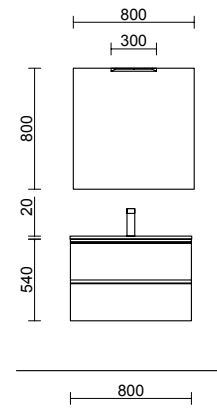

Eco options

896€

Eco plus

1197€

1390€

1400€

1046€

1252€

REDUCED DEPTH