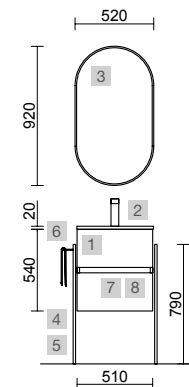

COD.	DESCRIPTION	€	OPTIONS	COD.	DESCRIPTION	€
COMPOSITION OF 500						
1	96707 Wall hung vanity FUSSION LINE 500 DEPTH 35 Africa oak 2 soft close drawers 497 x 540 x 385 mm	330	3	91121 Mirror OLIMPIA 920 Black velvet vertical with LED light (20 W- 5700°K.) IP44 920 x 520 x 30 mm	396	
2	97069 Basin S35 510 superfine White porcelain without bottle trap or clicker waste 510 x 20 x 360 mm	143	4	97720 Metal structure TALL LLOYD Matt black x 2 for Kompakt units and structures 333 x 16 x 790 mm	444	
FULL SET PRICE		473	5	97710 Coupling LLOYD Matt black x 4 for vanity unit 297 x 15 x 30 mm	216	
			6	97664 Towel rail LLOYD Matt black for Lloyd units and structures 340 x 95 x 32 mm	102	
			7	103973 Bottle trap POSYX Chrome brass	54	
			8	102306 Clicker valve FLOW Matt black	66