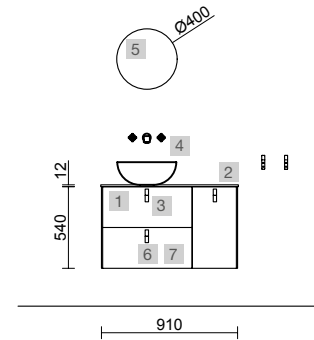

COD.	DESCRIPTION	€
COMPOSITION OF 900		
1	24616 Wall hung vanity UNIIQ 900 Rojo right 1 door and 2 drawers with soft close 897 x 540 x 450 mm	611
2	103174 Worktop UNIIQ 900 Terrazo natura for countertop basin 910 x 12 x 460 mm	330
3	24724 Handle UNIIQ Black Set of 3 units for vanity unit	25
4	26536 Countertop basin BDL Matt white solid surface without bottle trap or clicker waste Ø 390 x 140 mm	287
FULL SET PRICE		1253

OPTIONS		
COD.	DESCRIPTION	€
5	103356 Mirror OASIS 400 round Ø 400 mm	83
6	103973 Bottle trap POSYX Chrome brass	54
7	102305 Open valve FLOW Matt black	62