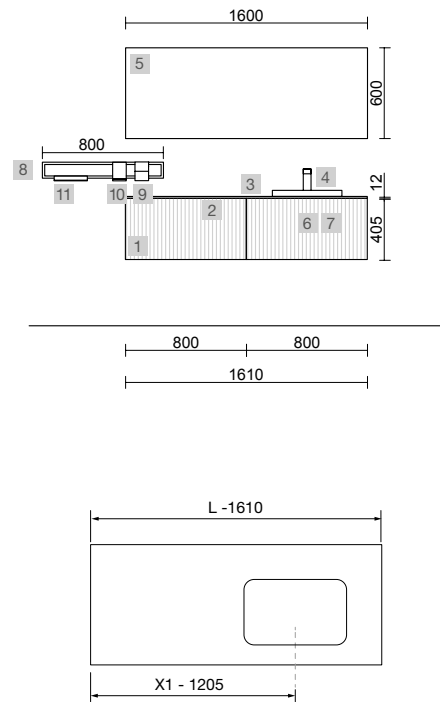

COD.	DESCRIPTION	€
COMPOSITION OF 1600		
1	102248 Wall hung vanity BIBA 800 Walnut Maya x 2 1 metallic drawer with soft close 797 x 405 x 450 mm	924
2	103956 Handle LINA 800 Brushed black x 2	56
3	103711 Worktop Black slate from 1411 to 1610 for vanity and storage unit, with or without tap hole 1411 - 1610 x 12 x 460 mm	647
4	97655 Semi inset basins MAEL Solid surface Bicolour without bottle trap or clicker waste 502 x 44 x 310 mm	326
FULL SET PRICE		1953

OPTIONS		
COD.	DESCRIPTION	€
5	91116 Mirror REFLEXO 1600 horizontal vertical LED light (4,4 W/m - 4000°K) IP 44 1600 x 600 mm	571
6	103976 Bottle trap CONEX Chrome brass	102
7	102305 Open valve FLOW Matt black	62

AUXILIARY		
COD.	DESCRIPTION	€
8	97677 Metal front LLOYD Matt black 800 x 100 x 29 mm	167
9	97670 Basket LLOYD Matt black for Lloyd units and structures 90 x 124 x 100 mm	102
10	97667 Shelf LLOYD Matt black for Lloyd units and structures 90 x 124 x 100 mm	78
11	97666 Shelf LLOYD Matt black for Lloyd units and structures 220 x 32 x 112 mm	90