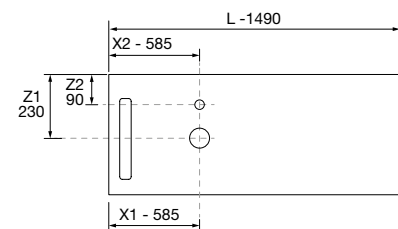

MOMENT 1490 PURE

COD.	DESCRIPTION	€
COMPOSITION OF 1490		
1	91374 Wall hung vanity MOMENT 1000 Pure 2 soft close drawers 997 x 540 x 452 mm	1728
2	91410 Wall hung storage unit MOMENT 400 Pure 1 left / right door with soft close 400 x 540 x 452 mm	902
3	103716 Worktop White marble from 1411 to 1610 for vanity and storage unit, with or without tap hole 1411 - 1610 x 12 x 460 mm	647
4	97649 Countertop basin TALEA Matt white solid surface without bottle trap or clicker waste 360 x 115 x 360 mm	302
FULL SET PRICE		3579
OPTIONS		
COD.	DESCRIPTION	€
5	97644 Mirror EMILE 700 horizontal vertical with LED light (20 W- 5700°K) IP 44 700 x 1100 mm	488
6	103973 Bottle trap POSYX Chrome brass	54
7	102303 Open valve FLOW Chrome	62

Moment

Renoir

mam

Uniq

COMPACT

PRICE LIST ORIGINAL