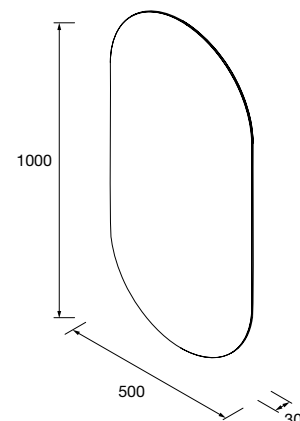

MIRRORS WITH 5 MM BUFFED GLASS

Mirror OASIS 400
round
Ø 400 mm
103356 83 €

Mirror OASIS 600
round
Ø 600 mm
91130 95 €

Mirror OASIS 800
round
Ø 800 mm
91131 119 €

Mirror OASIS 1000
round
Ø 1000 mm
91132 155 €

Mirror OVALO
horizontal vertical
500 x 1000 mm
103357 119 €

Mirrors

MIRRORS WITH 5 MM BUFFED GLASS

Mirror SENA 400
vertical mirror 5 mm
400 x 800 mm
16906 98 €

Mirror SENA 500
vertical mirror 5 mm
500 x 800 mm
16907 102 €

Mirror SENA 600
horizontal vertical mirror 5 mm
600 x 800 mm
16908 106 €

Mirror SENA 700
horizontal vertical mirror 5 mm
700 x 800 mm
16909 108 €

Mirror SENA 800
horizontal vertical mirror 5 mm
800 x 800 mm
16910 112 €

Mirror SENA 900
horizontal vertical mirror 5 mm
900 x 800 mm
16911 118 €

Mirror SENA 1000
horizontal vertical mirror 5 mm
1000 x 800 mm
16912 124 €

Mirror SENA 1200
horizontal vertical mirror 5 mm
1200 x 600 mm
17893 166 €

Mirror SENA 1200
horizontal mirror 5 mm
1200 x 800 mm
87584 170 €

Mirror SENA 1400
horizontal vertical mirror 5 mm
1400 x 600 mm
84861 173 €

Mirror SENA 1400
horizontal mirror 5 mm
1400 x 800 mm
87585 179 €

Mirror BEAUTY
circular, wall & folding magnifying (x3)
26768 71 €

Mirror BEAUTY
circular, wall & folding magnifying (x3),
LED cold light
26769 271 €