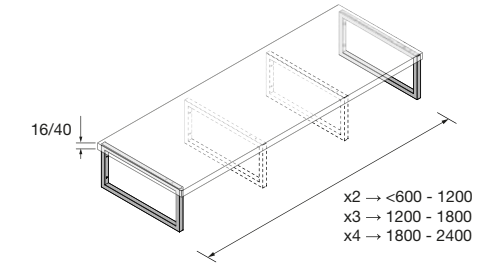

WORKTOP TOWEL RAIL SUPPORT

	White	Black	Chrome	
	COD.	COD.	COD.	€
420	89603	91492	91493	150