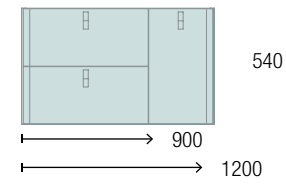

2 DRAWERS 1 DOOR VANITY UNIT

Right or left

Pre-drill fronts for optional handles.