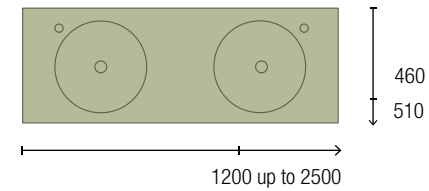

2 COUNTERTOP BASINS