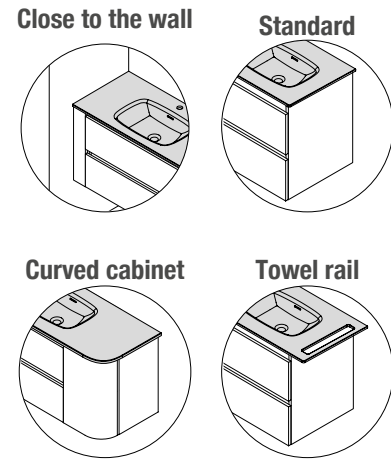

Available finishes