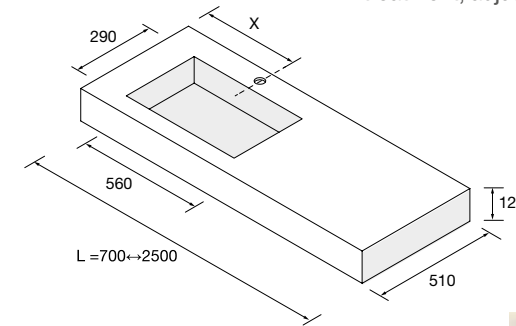

## COMPAKT WORKTOP WITH INTEGRATED SINK(560) DEPTH 510 MM

Bespoke worktop with integrated sink and ABS tank 560 x 290 mm with antibacterial treatment, adjustable brackets and fixing brackets included 150 x 415 mm.