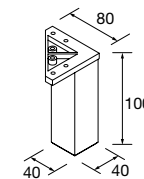

4 LEGS SET, 40 MM

Required set of 4 legs for 3 drawers vanity unit, 3 finishes available, height 100 mm.

White	Matt black	Gloss chrome	€
COD.	COD.	COD.	
83817	83425	83819	18