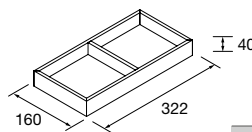

INTERIOR DRAWER ORGANISER, 2 COMPARTMENTS

Black COD.	€
322 104593	65