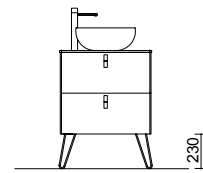

**LEGS FOR WASH BOWLS / VENETO
HEIGHT 230 mm**

**LEGS FOR INTEGRAL
WASHBASINS HEIGHT 330 mm**

Complement your vanities of 2 drawers with our selection of legs