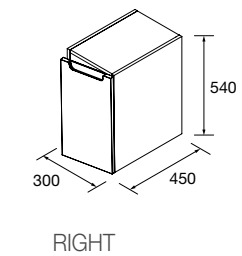

MAM STORAGE UNIT 1 DOOR R

Storage unit with 1-door right opening with soft close. Onix interiors.

	White cotton	Black velvet	Matt anthracite	Macchiato	Blue fog	Night blue	Green forest	
	COD.	COD.	COD.	COD.	COD.	COD.	COD.	€
300	83870	91034	96740	83866	83867	83869	96739	291