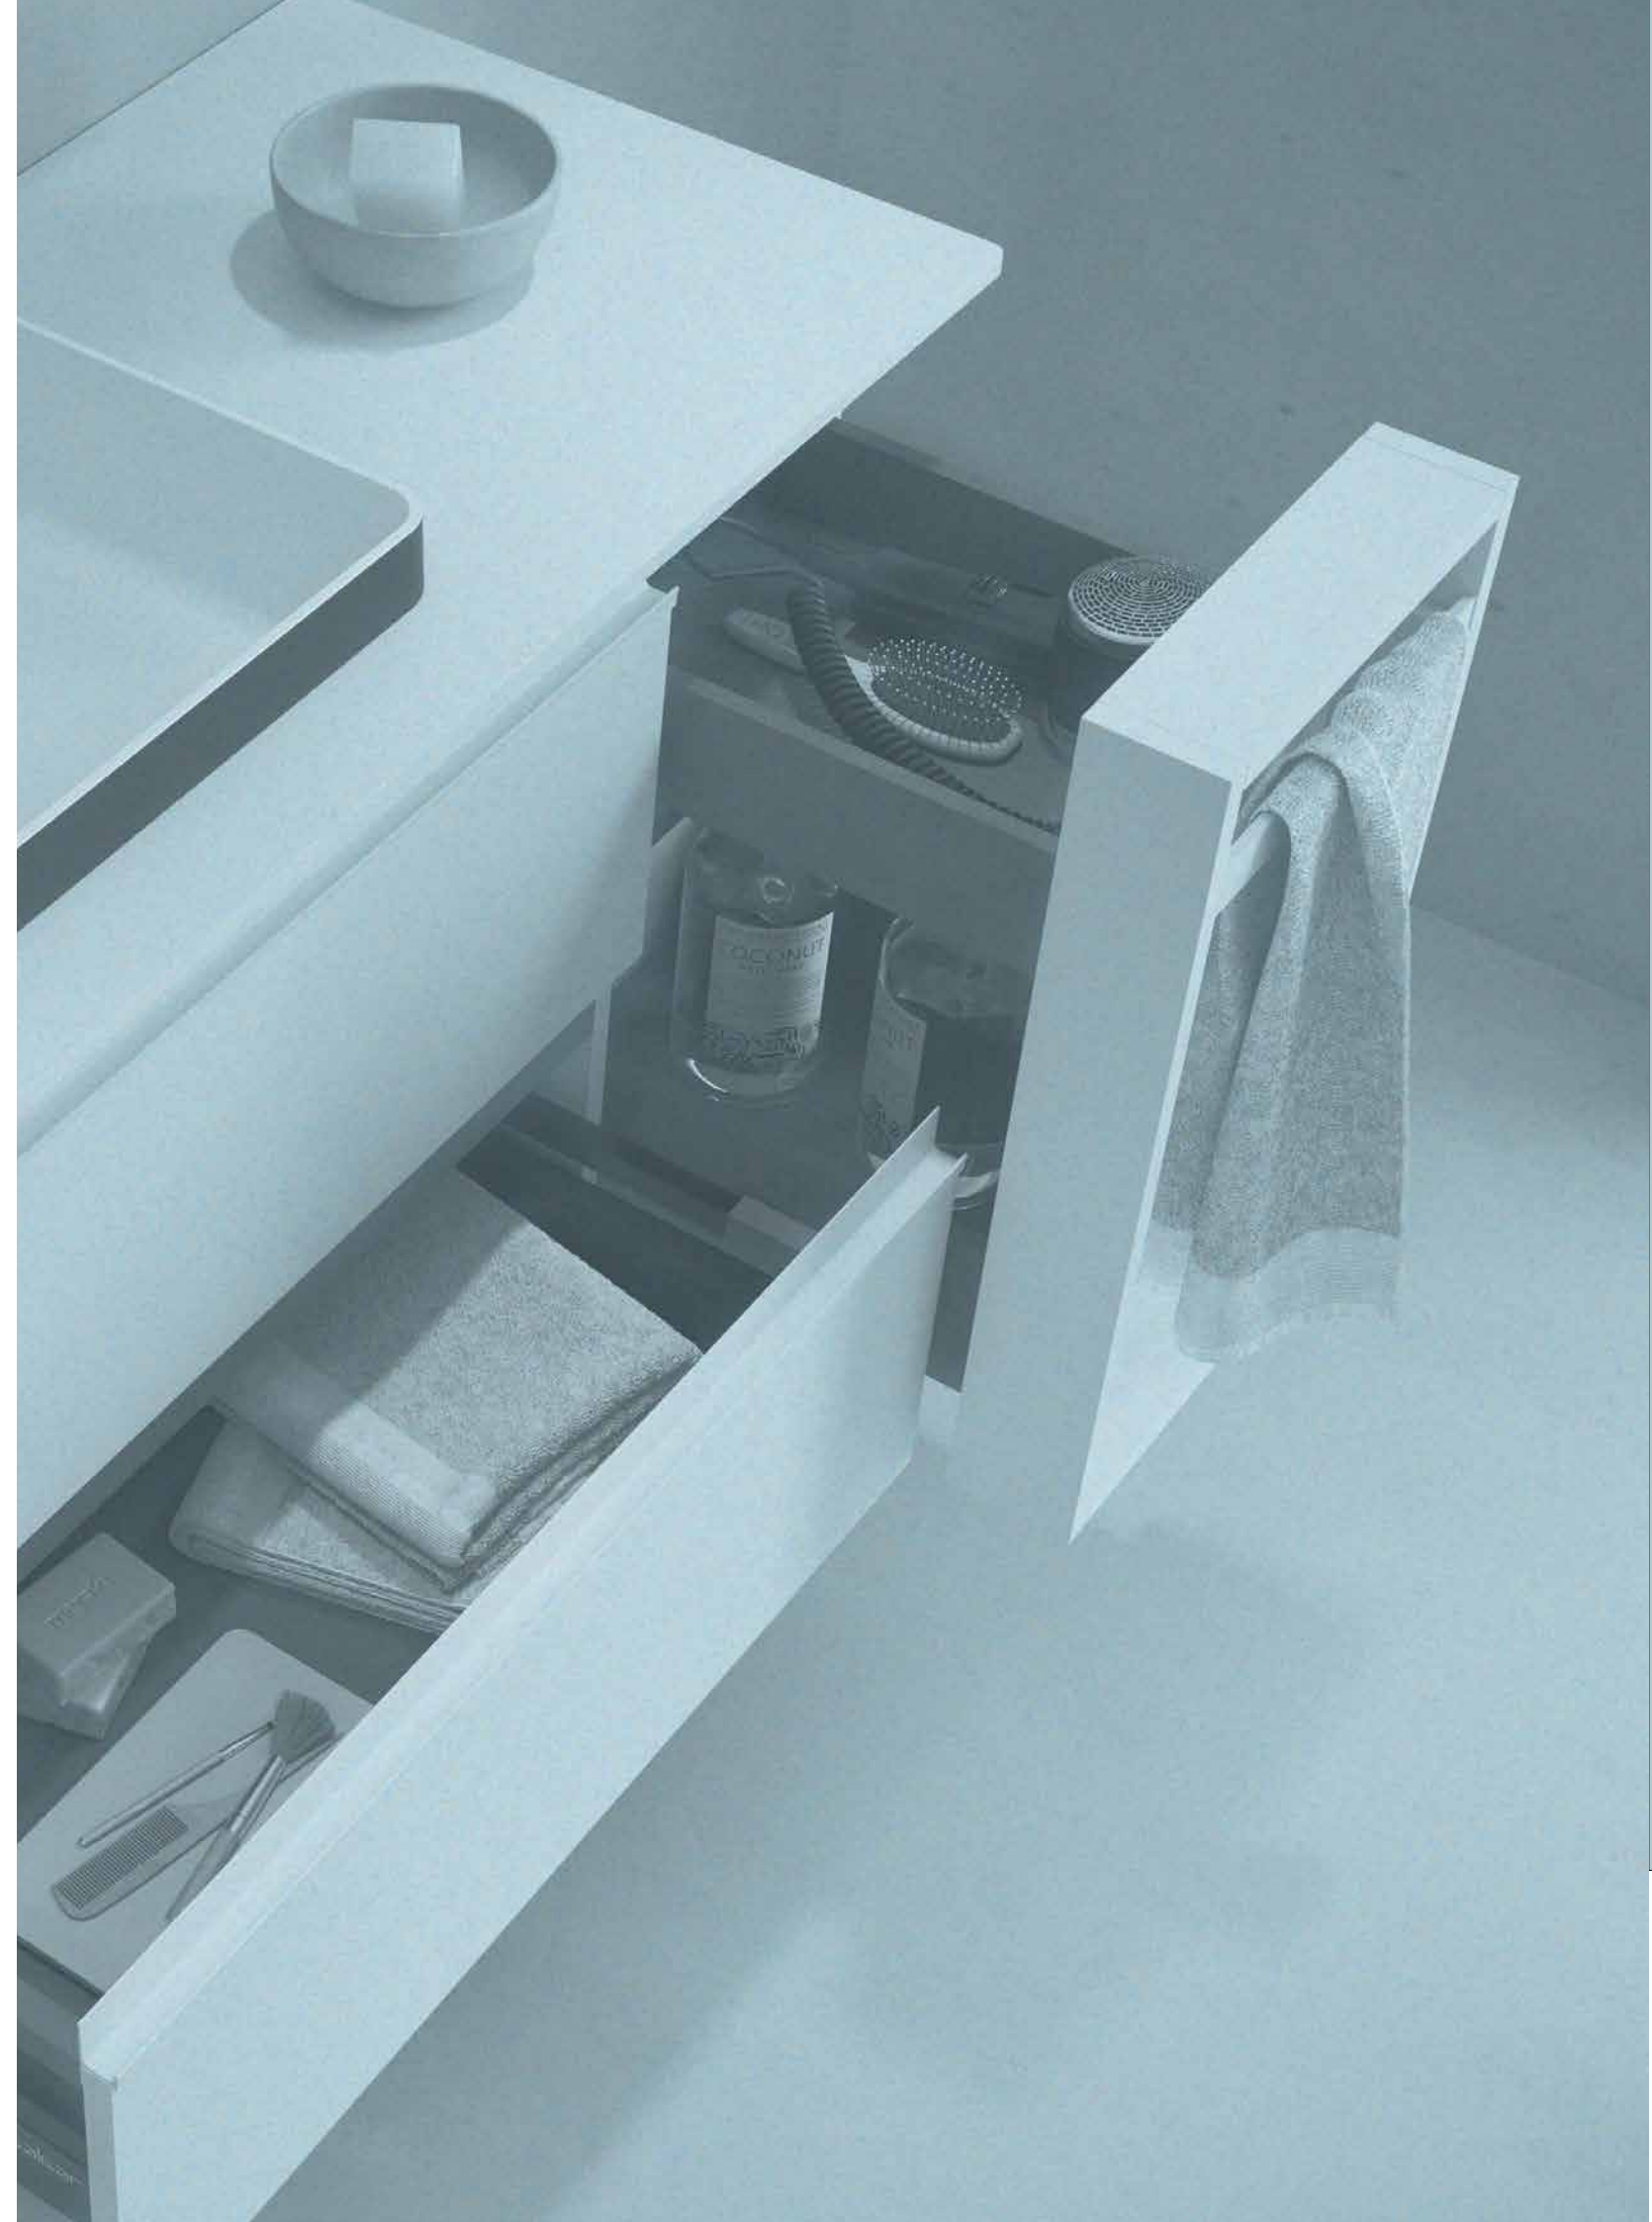

COD.	DESCRIPTION	€	OPTIONS	COD.	DESCRIPTION	€
COMPOSITION OF 700						
1	96717 Wall hung vanity FUSSION LINE 700 DEPTH 35 Black velvet 2 soft close drawers 697 x 540 x 385 mm	360	3	27042 Single towel rail JAZZ Black depth 35, 40, 45 y 50 235 x 125 x 68 mm	49	
2	19324 Basin S35 710 superfine White porcelain without bottle trap or clicker waste 710 x 20 x 360 mm	162	4	97644 Mirror EMILE 700 horizontal vertical with LED light (20 W- 5700°K) IP 44 700 x 1100 mm	488	
FULL SET PRICE		522	5	103973 Bottle trap POSYX Chrome brass	54	
			6	102306 Clicker valve FLOW Matt black	66	
			AUXILIARY			
			COD. DESCRIPTION €			
			7	96942 Cabinet ALLIANCE 300 Black velvet x 4 left / right 1 door push opening system 300 x 800 x 162 mm	1000