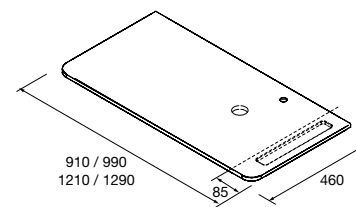

WORKTOP UNIQ 12 MM. (LEFT)

Bespoke Uniq worktop with machining option for tap, countertop basin and integrated towel rail. 4 finishes available. Order form to be completed.

	Matt white solid surface		Black slate		White marble		Terrazzo natura	
	COD.	€	COD.	€	COD.	€	COD.	€
900	103166	318	103168	378	103170	378	103179	378
1200	103167	402	103169	474	103171	474	103181	474

Download order sheet