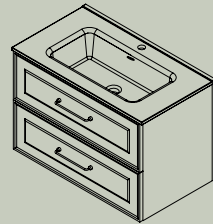

I

N

D

E

X

ORIGINAL

33 - Renoir

119 - Pricelist Original

MODULAR

269 - Pricelist Modular

WASHBASIN, MIRRORS AND ACCESSORIES