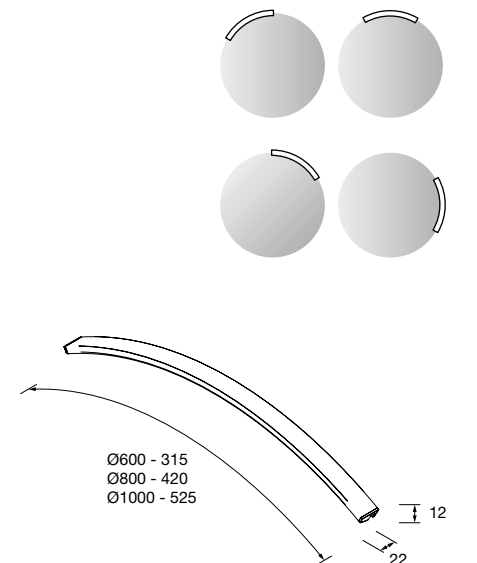

Light JUDI
(5 W - 5700°K)
97640 59 €