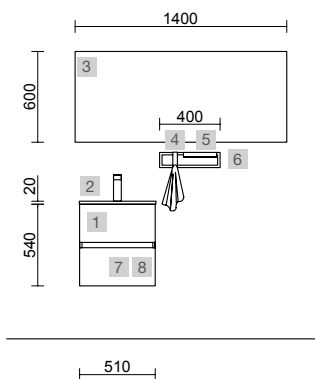

COD.	DESCRIPTION	€	OPTIONS	COD.	DESCRIPTION	€
COMPOSITION OF 500						
1	96704 Wall hung vanity FUSSION LINE 500 DEPTH 35 White cotton 2 soft close drawers 497 x 540 x 385 mm	342	3	91115 Mirror REFLEXO 1400 horizontal vertical LED light (4,4 W/m - 4000°K) IP 44 1400 x 600 mm	495	
2	97069 Basin S35 510 superfine White porcelain without bottle trap or clicker waste 510 x 20 x 360 mm	143	4	97665 Hook LLOYD Matt black for Lloyd units and structures 30 x 124 x 50 mm	46	
FULL SET PRICE		485	5	97666 Shelf LLOYD Matt black for Lloyd units and structures 220 x 32 x 112 mm	90	
			6	97674 Metal front LLOYD Matt black 400 x 100 x 29 mm	143	
			7	103973 Bottle trap POSYX Chrome brass	54	
			8	102306 Clicker valve FLOW Matt black	66