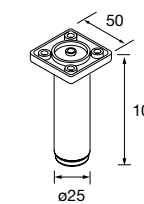

4 LEGS SET, Ø 28 MM

Required set of 4 legs for 3 drawers vanity unit, 3 finishes available, height 100-120 mm.

White	Black	Chrome	€
COD.	COD.	COD.	
97249	97250	97251	47