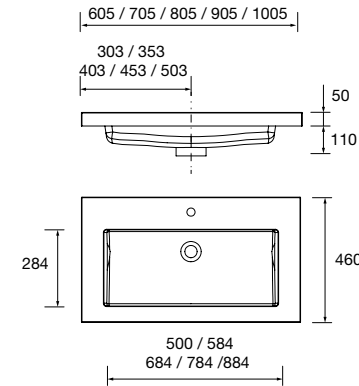

Basin TOSCANA 605 White mineral load
without bottle trap or clicker waste
605 x 50 x 460 mm

20748 276 €

Basin TOSCANA 705 White mineral load
without bottle trap or clicker waste
705 x 50 x 460 mm

20749 289 €

Basin TOSCANA 805 White mineral load
without bottle trap or clicker waste
805 x 50 x 460 mm

20750 304 €

Basin TOSCANA 905 White mineral load
without bottle trap or clicker waste
905 x 50 x 460 mm

20751 317 €

Basin TOSCANA 1005 White mineral load
without bottle trap or clicker waste
1005 x 50 x 460 mm

20752 342 €