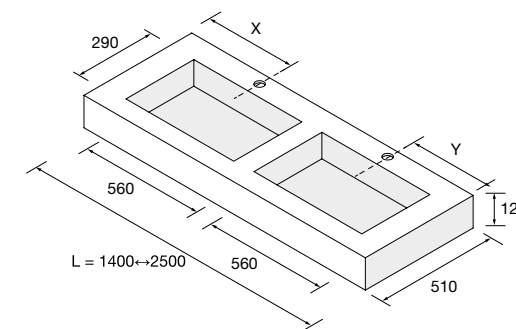

COMPAKT WORKTOP WITH INTEGRATED SINK (560) DEPTH 510 MM

Download order sheet

	Bali	Africa oak	Havana	White marble	Concrete	Grey stone	€
	COD.	COD.	COD.	COD.	COD.	COD.	
1400 - 1600	91187	83310	84118	83362	83414	83388	1806
1601 - 1800	91188	83311	84119	83363	83415	83389	1959
1801 - 2000	91189	83312	84120	83364	83416	83390	2253
2001 - 2500	91190	83313	84121	83365	83417	83391	2546

NOTE: Can be combined with *Modular* series