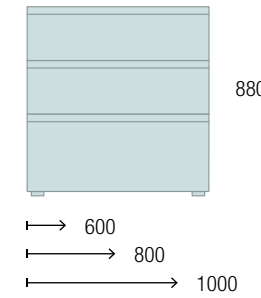

3 DRAWERS VANITY UNIT