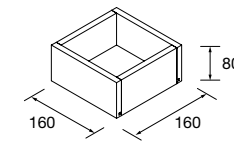

SPACER CUBE

Stackable spacer for birch wood drawer.

	Birch	
	COD.	€
160	91486	43