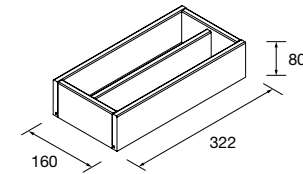

ORGANISER TRAY

Stackable spacer tray for birch wood drawer.

Birch		
	COD.	€
322	91485	65