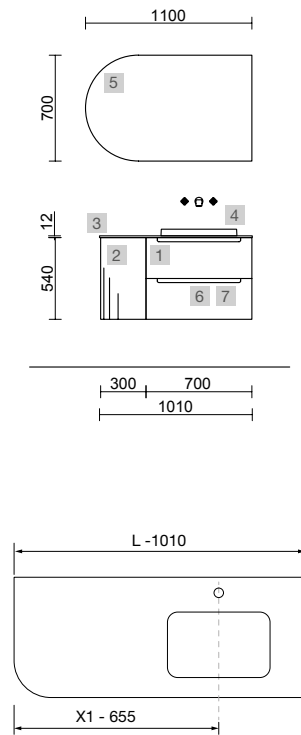

MONTERREY 1000 BLACK VELVET

COD.	DESCRIPTION	€
COMPOSITION OF 1000		
1	96473 Wall hung vanity MONTERREY 700 Black velvet 2 metallic drawers with soft close 697 x 540 x 450 mm	716
2	97027 Wall hung storage unit ALLIANCE 300 Black velvet left / right 1 curved door with push-opening 300 x 540 x 450 mm	378
3	24465 Worktop Matt white solid surface from 811 to 1010 for vanity and storage unit, with or without tap hole 811 - 1010 x 12 x 460 mm	354
4	97655 Semi inset basins MAEL Solid surface Bicolour without bottle trap or clicker waste 502 x 44 x 310 mm	326
FULL SET PRICE		1774
OPTIONS		
COD.	DESCRIPTION	€
5	97644 Mirror EMILE 700 horizontal vertical with LED light (20 W- 5700°K) IP 44 700 x 1100 mm	488
6	103973 Bottle trap POSYX Chrome brass	54
7	102305 Open valve FLOW Matt black	62