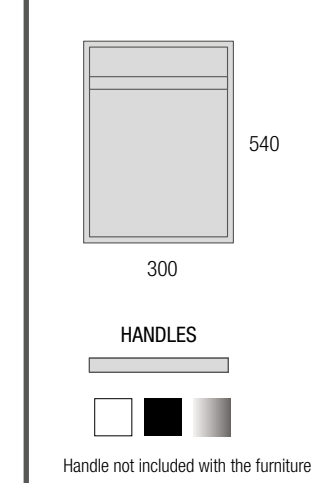

STORAGE UNIT WITH TOWEL