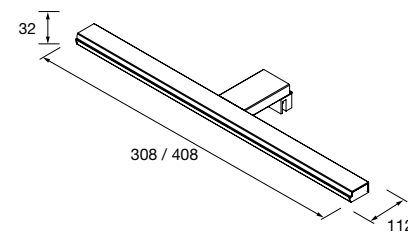

Light PANDORA 808
gloss chrome LED light (11 x 15 W
-5700°K) IP 44 multihook fastening
808 x 112 x 32 mm
23536 188 €

Light PANDORA 1008
gloss chrome LED light (1 x 15 W
-5700°K) IP 44 multihook fastening
1008 x 112 x 32 mm
24549 224 €