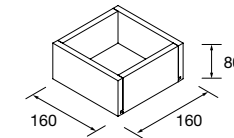

SPACER CUBE

Stackable spacer for birch wood drawer.

Birch		
	COD.	€
160	91486	43

Modular and stackable organisers

Examples of drawer organization

800

1000