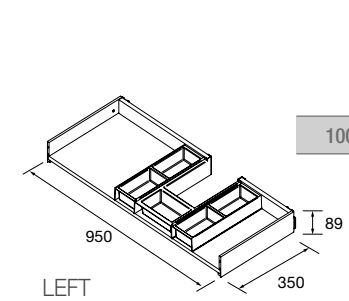

onix	
	COD.	€
1000	103418	202

INTERIOR DRAWER ORGANISER, 1 COMPARTMENT

	Black	
	COD.	€
322	104592	44