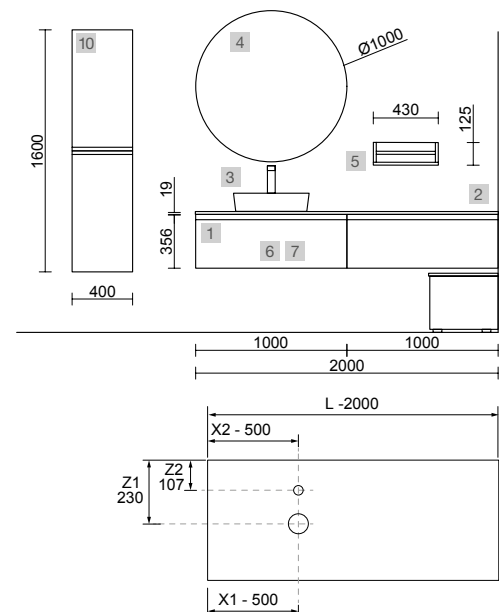

MOMENT 2000 INTENSE

COD.	DESCRIPTION	€
COMPOSITION OF 2000		
1	91367 Wall hung vanity MOMENT 1000 Intense x 2 1 soft close drawer 997 x 356 x 452 mm	2338
2	91426 Worktop Intense from 1801 to 2000 for vanity and storage unit, with or without tap hole 1801 - 2000 x 19 x 460 mm	724
3	24553 Countertop basin VARMEGA White porcelain without bottle trap or waste 500 x 385 x 140 mm	200
FULL SET PRICE		3262

OPTIONS		
COD.	DESCRIPTION	€
4	83964 Mirror MOON 1000 round with light (4,4 W/m - 4000%K) IP44 Ø 1000 mm	422
5	91467 Towel rail shelf MOMENT 430 Intense with towel rail 430 x 125 x 125 mm	253
6	103973 Bottle trap POSYX Chrome brass	54
7	102303 Open valve FLOW Chrome	62

AUXILIARY		
COD.	DESCRIPTION	€
8	91367 Wall hung vanity MOMENT 1000 Intense x 2 1 soft close drawer 997 x 356 x 452 mm	2338
9	91426 Worktop Intense from 1801 to 2000 for vanity and storage unit, with or without tap hole 1801 - 2000 x 19 x 460 mm	724
10	91451 Wall hung tall unit MOMENT 1600 Intense 2 left / right doors with soft close 400 x 1600 x 352 mm	1799
11	91457 Cabinet MOMENT 400 Intense x 2 1 left / right door with soft close 400 x 800 x 181 mm	1524
12	91477 Shelf MOMENT 800 Intense x 2 180 x 800 x 180 mm	584