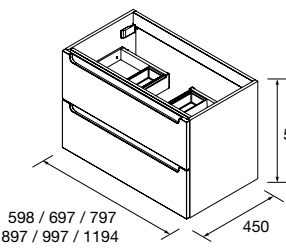

WALL-HUNG UNIT MONTERREY 2 DRAWERS

Wall-hung unit with 2 metallic drawers full extension, Onix interior with soft close. Drawer organizer included, with 2 removable trays.