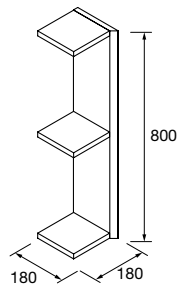

MOMENT 800 OPEN SHELF

Reversible open cabinet. Can be combined with Moment cabinets and mirrors. Supplied in kit format.

	Pure	Real	Intense	
	COD.	COD.	COD.	€
800	91475	91476	91477	292