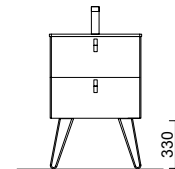

LEGS FOR COUNTERTOP BASINS HEIGHT 230 MM

LEGS FOR INSET WASHBASINS HEIGHT 330 MM

Complement vanities of 2 drawers with our selection of legs