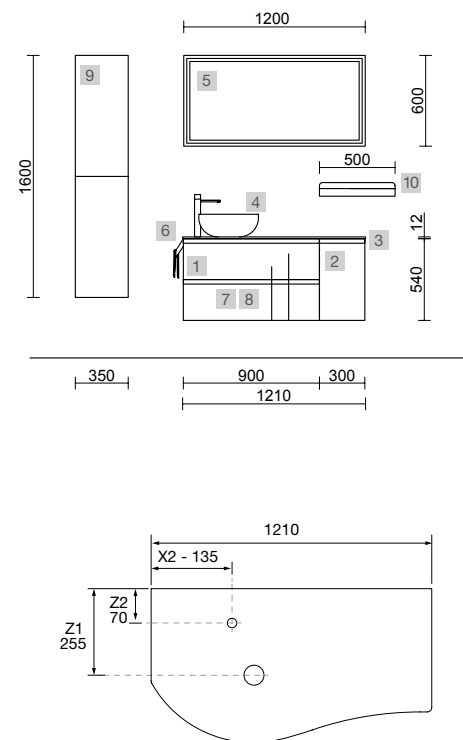

MAM 1200/R BLACK VELVET

COD.	DESCRIPTION	€
COMPOSITION OF 1200		
1	91032 Wall hung vanity MAM 900 Black velvet right, 2 metallic drawers with soft close 897 x 540 x 505 mm	1192
2	91034 Wall hung storage unit MAM 300 Black velvet right 1 soft close door 300 x 540 x 404 mm	291
3	83882 Worktop MAM 1200 right Matt white solid surface for countertop basin 1210 x 12 x 510 mm	455
4	26536 Countertop basin BOL Matt white solid surface without bottle trap or clicker waste Ø 390 x 140 mm	287
FULL SET PRICE		2225
OPTIONS		
COD.	DESCRIPTION	€
5	91119 Mirror ROMA 1200 horizontal vertical with black frame, LED light (10,8W/m - 5500°K.) IP 44 1200 x 600 mm	508
6	27042 Single towel rail JAZZ Black depth 35, 40, 45 y 50 235 x 125 x 68 mm	49
7	103973 Bottle trap POSYX Chrome brass	54
8	102303 Open valve FLOW Chrome	62
AUXILIARY		
COD.	DESCRIPTION	€
9	91035 Wall hung tall unit ALLIANCE Black velvet left / right 2 doors push opening system 350 x 1600 x 349 mm	522
10	82334 Shelf 500 Matt white solid surface 500 x 88 x 120 mm	154

Moment

Revoir

mam

Uniq

COMPACT

PRICE LIST ORIGINAL