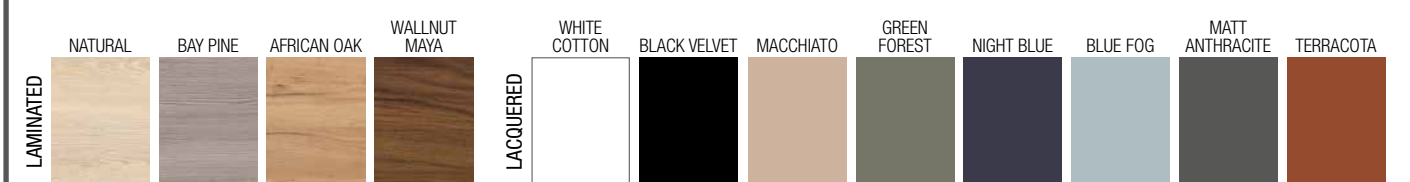

M modular E-05 5

M modular E-05 5 **new product**

FINISHES

FINISHES