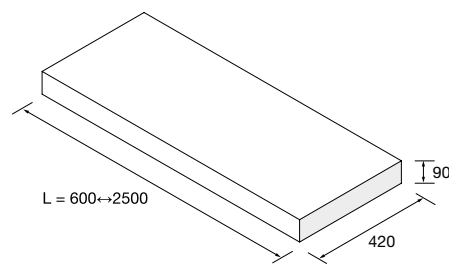

COMPAKT SHELVES DEPTH 420 MM

Shelves 420 mm deep and 80 x 340 mm adjustable brackets and fixing elements included.