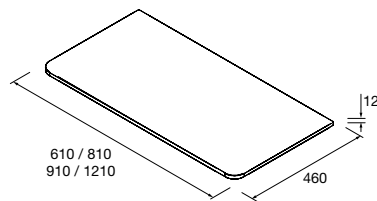

TOP BASINS (porcelain)

ALTIRO Matt white porcelain	SEDUCTION White porcelain	KANDY White porcelain	LOKUM Matt black porcelain	VERILA White porcelain
COD. €	COD. €	COD. €	COD. €	COD. €
24555 252	21854 216	91489 242	87734 258	91487 215
CARLA 45 White porcelain	CARLA 45 Denim porcelain	CARLA 45 Hunter porcelain	CARLA 45 Clay porcelain	
COD. €	COD. €	COD. €	COD. €	
103343 180	102282 323	102283 323	102280 323	

Countertop basins (solid surface)

BOL Matt white solid surface	BULKAN Solid surface black	TALEA Matt white solid surface	TALEA Solid surface Bicolour	BICA Matt white solid surface	BICA Solid surface Bicolour
COD. €	COD. €	COD. €	COD. €	COD. €	COD. €
26536 287	91491 310	97649 302	97652 326	97647 302	97648 326
BICA Blue fog solid surface	BICA Night blue solid surface	BICA Terracota solid surface	BICA Green forest solid surface	BICA Anthracite solid surface	BICA Macchiato solid surface
COD. €	COD. €	COD. €	COD. €	COD. €	COD. €
103312 359	103313 359	103314 359	103315 359	103316 359	102271 359

See our guide to worktopdrill holes

WORKTOP UNIQ 12 MM.

Uniq worktop 12 mm thick, without machining, in 4 available finishes

	Matt white solid surface		Black slate		White marble		Terrazzo natura	
	COD.	€	COD.	€	COD.	€	COD.	€
600	96659	234	96661	294	97369	294	103172	294
800	96660	258	96662	318	97370	318	103173	318
900	24727	270	96663	330	97371	330	103174	330
1200	24728	306	96664	378	97372	378	103175	378