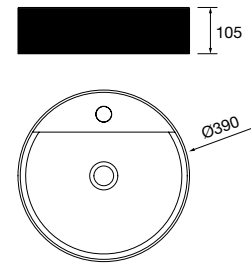

new product Countertop basin BICA Green forest solid surface
without bottle trap or clicker waste
Ø 390 x 105 mm
103315 359 €