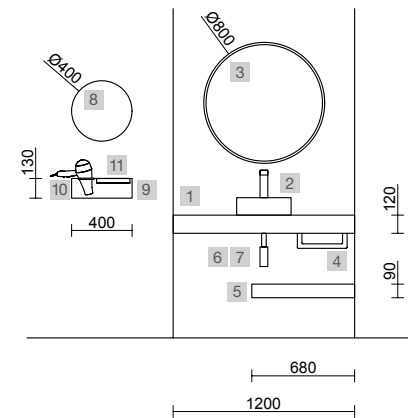

COMPAKT 1200 AFRICA OAK

COD.	DESCRIPTION	€
COMPOSITION OF 1200		
1	26060 Worktop COMPAKT 51 Africa oak from 1001 to 1200 mm, for 1 countertop basin 1001 - 1200 x 510 x 120 mm	871
2	103315 Countertop basin BICA Green forest solid surface without bottle trap or clicker waste Ø 390 x 105 mm	359
FULL SET PRICE		1230

OPTIONS		
COD.	DESCRIPTION	€
3	103359 Mirror MITO CURVE 800 round with LED light (7 W- 4000°K.) IP 44 Ø 800 mm	521
4	26195 Towel rail COMPAKT Matt black 330 x 100 mm	129
5	25954 Shelf COMPAKT 42 Africa oak from 801 to 1000 mm 801 - 1000 x 420 x 90 mm	702
6	103974 Bottle trap SMART Matt black	78
7	102305 Open valve FLOW Matt black	62

AUXILIARY		
COD.	DESCRIPTION	€
8	103356 Mirror OASIS 400 round Ø 400 mm	83
9	97684 Wooden front LLOYD Africa oak 400 x 130 x 29 mm	47
10	97668 Hair dryer/straighteners holder LLOYD Matt black for Lloyd units and structures 140 x 32 x 106 mm	59
11	97666 Shelf LLOYD Matt black for Lloyd units and structures 220 x 32 x 112 mm	90