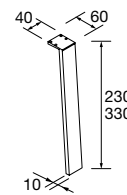

KLIM 230 / 330 2 LEGS SET

Optional set of 2 aluminium legs for wall hung unit, 3 finishes available, height 230/330 mm.

	White	Black	Anodized	€
	COD.	COD.	COD.	
230	84135	84136	84137	28
330	84131	84132	84134	35