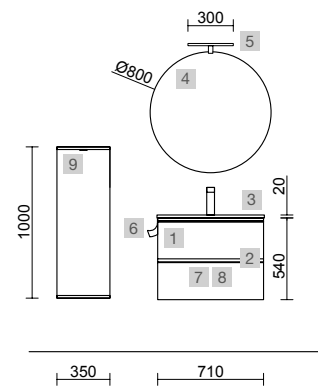

SPiRiT 700 GLOSS WHITE

COD.	DESCRIPTION	€
COMPOSITION OF 700		
1	83040 Wall hung vanity SPiRiT 700 Gloss white 2 metallic drawers with soft close 697 x 540 x 450 mm	541
2	90990 Handle SPiRiT 700 Soft black x 2	44
3	26782 Basin CONSTANZA 710 White porcelain without bottle trap or clicker waste 710 x 20 x 460 mm	163
FULL SET PRICE		748
OPTIONS		
COD.	DESCRIPTION	€
4	91131 Mirror OASIS 800 round Ø 800 mm	119
5	97177 Light PANDORA 308 black LED light (8 W - 5700°K) IP 44 multihook fastening 308 x 112 x 32 mm	86
6	27043 Double towel rail JAZZ Black depth 45 y 50 385 x 125 x 68 mm	70
7	103973 Bottle trap POSYX Chrome brass	54
8	102306 Clicker valve FLOW Matt black	66
AUXILIARY		
COD.	DESCRIPTION	€
9	24588 Cabinet ALLIANCE 1000 Gloss white left / right 1 door push opening system 352 x 1000 x 352 mm	359