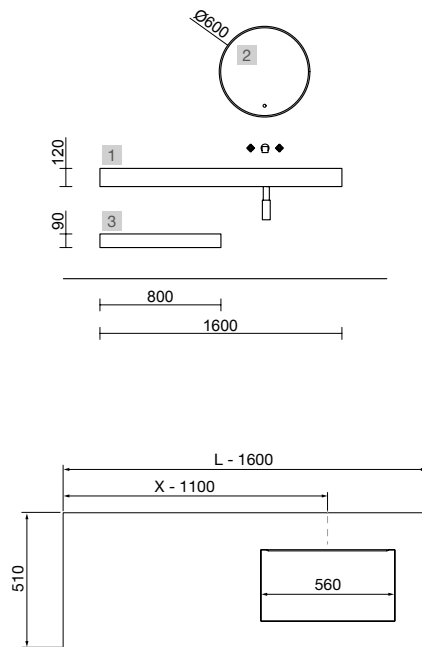

<b>OPTIONS</b>		
COD.	DESCRIPTION	€
2	97618 Mirror GLOBE 600 Gold round with LED light, sensor (12 W- 5700°K.) IP 44 Ø 600 mm	410
3	25969 Shelf COMPAKT 42 White marble from 600 to 800 mm 600 - 800 x 420 x 90 mm	556