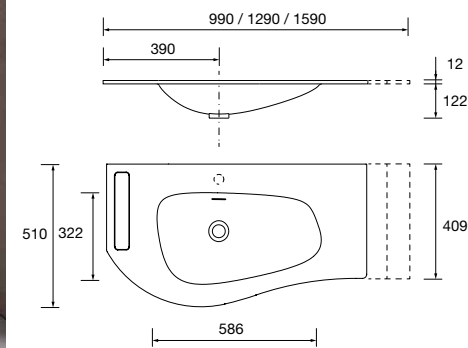

Glossy finish

OPTIONAL TAP HOLE

Download order sheet

MAM WASHBASIN, with tap hole
(mineral load gloss finish)

COD.	€	COD.	€	COD.	€	COD.	€
83876	281	83877	281	83878	346	83879	346

MAM WASHBASIN, with tap hole (solid surface)

COD.	€	COD.	€	COD.	€	COD.	€	COD.	€	COD.	€
87592	454	87593	454	87594	589	87595	589	91122	724	91123	724

Matt finish

OPTIONAL TAP HOLE

Download order sheet

MAM WASHBASIN, with tap hole
(mineral load matt)

COD.	€	COD.	€	COD.	€	COD.	€
83945	281	83946	281	83947	346	83948	346

MAM washbasin with towel rail
(solid surface)

COD.	€	COD.	€	COD.	€	COD.	€	COD.	€	COD.	€
97395	550	97398	550	97396	662	97399	662	97397	827	97400	827