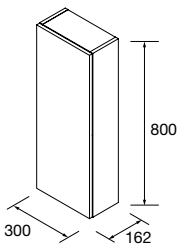

ALLIANCE MOMENT 800 1 DOOR

1 door tall unit push opening system and Onix interior. 110° opening Hinges, right/left. With 2 glass shelf height adjustable.

	Natural	Africa oak	Bay pine	Walnut Maya	€
300	96943	96944	96945	102838	238

	Gloss white	White cotton	Black velvet	Matt anthracite	Macchiato	Blue fog	Night blue	Terracota	Green forest	€
300	96940	96941	96942	96950	96947	96948	96949	103608	96951	250