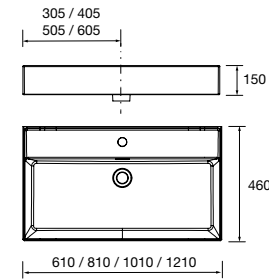

Basin VENETO 610 White porcelain
1 basin without bottle trap or clicker waste
610 x 120 x 460 mm
23400 246 €

Basin VENETO 810 White porcelain
1 basin without bottle trap or clicker waste
810 x 120 x 460 mm
23401 258 €

Basin VENETO 1010 White porcelain
1 basin without bottle trap or clicker waste
1010 x 120 x 460 mm
23397 299 €

Basin VENETO 1210 White porcelain
1 basin without bottle trap or clicker waste
1210 x 120 x 460 mm
24177 463 €