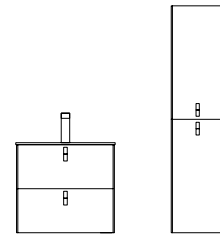

SET OF 2 UNIIQ HANDLES

Set of 2 handles for Uniiq vanity and tall unit in different finishes. Not included with vanity or column unit.

White COD.	Black COD.	Chrome COD.	€
24719	24720	24721	18

SIDE TOWEL RACK FOR VANITY UNITS

Single towel rail JAZZ

White COD.	Black COD.	Gloss anodized COD.	€
23027	27042	23024	49

SET OF 3 UNIIQ HANDLES

Set of 3 handles for Uniiq vanity unit with different finishes, not included with the wall hung vanity unit.

White COD.	Black COD.	Chrome COD.	€
24723	24724	24725	25

LEGS FOR COUNTERTOP BASINS HEIGHT 230 MM

LEGS FOR INSET WASHBASINS HEIGHT 330 MM

Complement vanities of 2 drawers with our selection of legs

INTERIOR DRAWER ORGANISER, 1 COMPARTMENT

Black COD.	€
322 104592	44

INTERIOR DRAWER ORGANISER, 6 COMPARTMENTS

Black COD.	€
332 104583	70

INTERIOR DRAWER ORGANISER, 2 COMPARTMENTS

Black COD.	€
322 104593	65

Modular and stackable organisers

Examples of drawer organization

UNIIQ 230 2 LEGS SET 230 / 330

Optional set of 2 legs for wall hung unit, 3 finishes available, height 230/330 mm.

	White COD.	Black COD.	Chrome COD.	€
230	24716	24717	24718	47
330	24713	24714	24715	59

KLIM 230 / 330 2 LEGS SET

Optional set of 2 aluminium legs for wall hung unit, 3 finishes available, height 230/330 mm.

	White COD.	Black COD.	Anodized COD.	€
230	84135	84136	84137	28
330	84131	84132	84134	35

DEVA 230 / 330 2 LEGS SET

Optional set of 2 legs for wall hung unit, 3 finishes available, height 230/330 mm.

	White COD.	Black COD.	Chrome COD.	€
230	84128	84129	84130	61
330	84125	84126	84127	66

DANNA 230 / 330 2 LEGS SET

Optional set of 2 legs for wall hung unit, 3 finishes available, height 230/330 mm.

	White COD.	Black COD.	Pine COD.	€
230	84141	84142	84143	30
330	84138	84139	84140	36