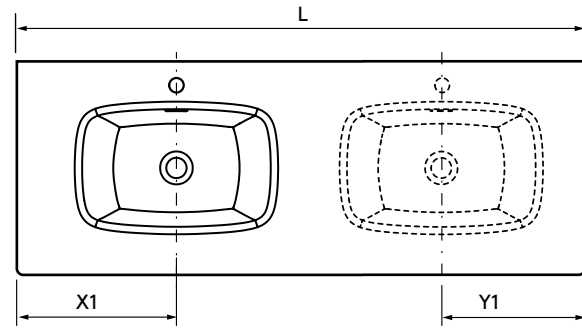

Required information to place an order