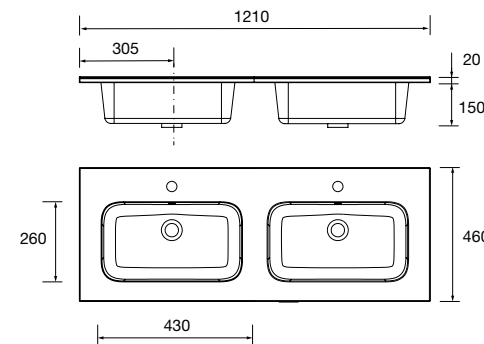

Basin CONSTANZA 1210 double White
porcelain

without bottle trap or clicker waste
1210 x 20 x 460 mm

26778 506 €