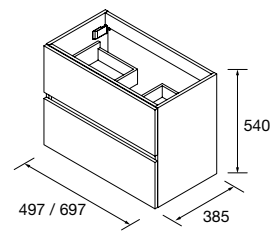

**DEPTH 400 MM**  
Reduced depth bathroom furniture specially suitable to make the most space

**FUSION LINE 2 DRAWERS WALL-HUNG VANITY UNIT DEPTH 400 MM**

Wall-hung vanity unit with 2 wooden drawers in Onix finish, with soft-close.