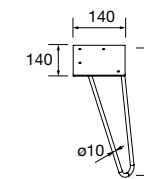

Examples of drawer organization

UNIIQ 230 2 LEGS SET 230 / 330

Optional set of 2 legs for wall hung unit, 3 finishes available, height 230/330 mm.

	White COD.	Black COD.	Chrome COD.	€
230	24716	24717	24718	47
330	24713	24714	24715	59