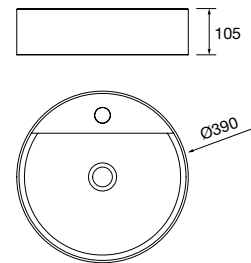

Countertop basin BICA Solid surface Bicolour
without bottle trap or clicker waste
Ø 390 x 105 mm
97648 326 €