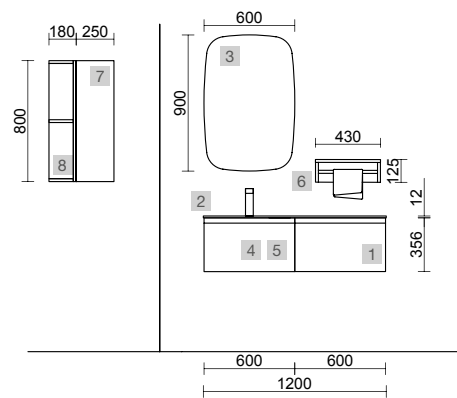

Moment

Renoir

mam

Uniq

COMPAKT

PRICE LIST ORIGINAL

MOMENT 1200 PURE

COD.	DESCRIPTION	€
<b>COMPOSITION OF 1200</b>		
1	91356 Wall hung vanity MOMENT 600 Pure x 2 1 soft close drawer 598 x 356 x 452 mm	1806
2	97568 Bespoke basin Matt white solid surface from 901 to 1200 with 1 sink (46cm), without bottle trap or clicker waste, with or without tap hole 901 - 1200 x 12 x 460 mm	719
<b>FULL SET PRICE</b>		<b>2525</b>
<b>OPTIONS</b>		
COD.	DESCRIPTION	€
3	97641 Mirror LOUIS 600 horizontal vertical with LED light (30 W- 5700°K) IP 44 600 x 900 mm	405
4	102307 Reduced bottle trap CONEX White	66
5	102304 Clicker valve FLOW Chrome	66
<b>AUXILIARY</b>		
COD.	DESCRIPTION	€
6	91465 Towel rail shelf MOMENT 430 Pure with towel rail 430 x 125 x 125 mm	253
7	91452 Cabinet MOMENT 250 Pure 1 left / right door with soft close 250 x 800 x 181 mm	635
8	91475 Shelf MOMENT 800 Pure 180 x 800 x 180 mm	292