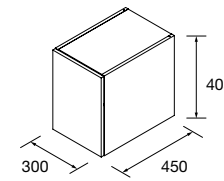

M modular E-05 5

M modular E-05 5

ALLIANCE CABINET FOR DOUBLE DEPTH

1 door wall hung unit with PUSH opening system, 250 mm depth and Onix interior finish. Hinges with 110° opening. Reversible.
To be combined with made-to-measure countertops and washbasins in different depths.
it can be combined with series:
Spirit / Monterrey

	Natural	Africa oak	Bay pine	Walnut Maya	€
	COD.	COD.	COD.	COD.	
300	87515	91079	87516	102824	192

	Gloss white	White cotton	Black velvet	€
	COD.	COD.	COD.	
300	87512	97003	97004	205

CABINET ALLIANCE 1 DOOR

1 door wall hung unit with PUSH opening system and Onix interior finish. Hinges with 110° opening. Reversible. With a height adjustable wooden shelf.
it can be combined with serie: Biba

	Natural	Africa oak	Bay pine	Walnut Maya	€
	COD.	COD.	COD.	COD.	
300	103162	103164	103163	103165	204

	White cotton	Black velvet	Matt anthracite	Macchiato	Blue fog	Night blue	Terracota	Green forest	€
	COD.	COD.	COD.	COD.	COD.	COD.	COD.	COD.	
300	103154	103155	103160	103156	103157	103158	103161	103159	228

ALLIANCE FLOOR-STANDING STORAGE UNIT WITH 1 DOOR

1 door floor standing and reversible storage unit with push opening system and onix, interiors. 110° opening hinges and 2 height adjustable shelves.
Booster / union leg included
it can be combined with series:
Spirit

	Natural	Africa oak	Bay pine	Walnut Maya	€
	COD.	COD.	COD.	COD.	
300	103150	103152	103151	103153	258

	Gloss white	White cotton	Matt black	€
	COD.	COD.	COD.	
300	103147	103148	103149	282