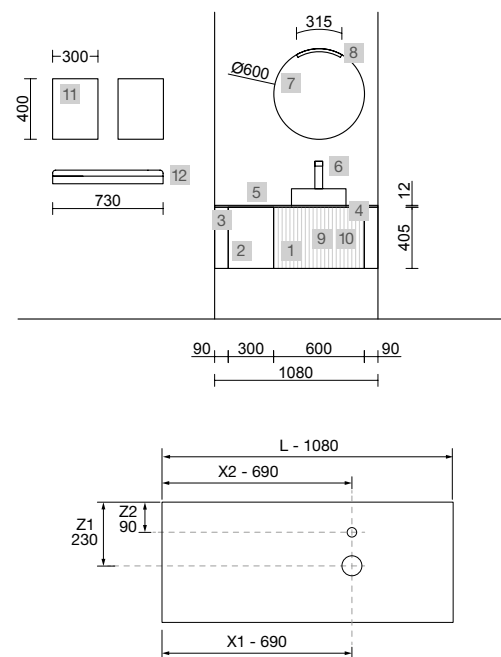

BIBA 1080 TERRACOTA

COD.	DESCRIPTION	€
COMPOSITION OF 1080		
1	103058 Wall hung vanity BIBA 600 Terracota 1 metallic drawer with soft close and 1 interior drawer 598 x 405 x 450 mm	546
2	103161 Wall hung storage unit ALLIANCE 300 Terracota left / right 1 door push opening system 300 x 405 x 450 mm	228
3	102812 Wood strip ALLIANCE 405 Terracota x 2 100 x 16 x 405 mm	50
4	102301 Handle LINA 600 Brushed black	25
5	103720 Worktop Terrazo natura from 1011 to 1210 for vanity and storage unit, with or without tap hole 1011 - 1210 x 12 x 460 mm	474
6	103314 Countertop basin BICA Terracota solid surface without bottle trap or clicker waste Ø 390 x 105 mm	359
FULL SET PRICE		1682

OPTIONS		
COD.	DESCRIPTION	€
7	91130 Mirror OASIS 600 round Ø 600 mm	95
8	103349 Light CIRCUS 315 (10,8 W - 4000%) IP 44 315 mm	179
9	103973 Bottle trap POSYX Chrome brass	54
10	102305 Open valve FLOW Matt black	62

AUXILIARY		
COD.	DESCRIPTION	€
11	103607 Cabinet ALLIANCE 300 Terracota x 2 left / right 1 door push opening system 300 x 400 x 162 mm	448
12	24734 Shelf Matt white solid surface 601 - 800 mm	214