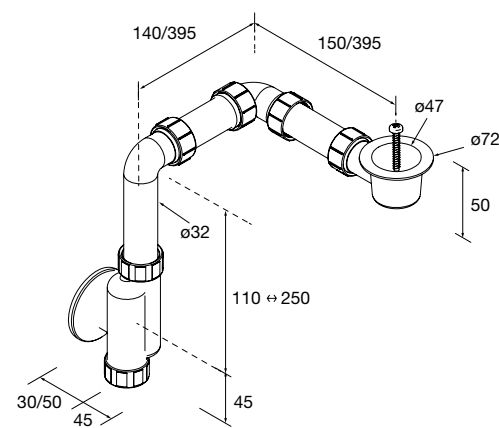

DRAIN PIPES

Reduced bottle trap CONEX White
102307 66 €

Bottle trap CONEX Chrome brass
103976 102 €