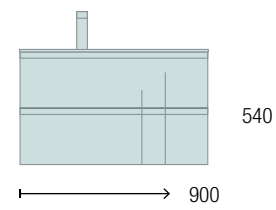

2 DRAWERS VANITY UNIT