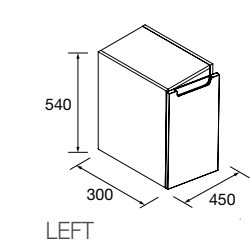

CABINET MONTERREY 1 DOOR L

Reversible cabinet 1 door L with soft close. Onix interior.