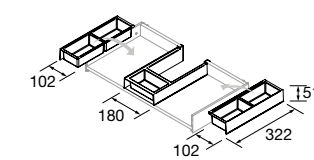

Natural	Africa oak	Bay pine	Walnut Maya	€
	COD.	COD.	COD.	COD.	
600	102750	102756	102754	102758	620
700	102751	102757	102755	102759	634
800	102769	102775	102772	102778	647
900	102770	102776	102773	102779	660
1000	102771	102777	102774	102780	673

	Gloss white	White cotton	Black velvet	Macchiatto	Matt anthracite	Blue fog	Night blue	Terracota	Green forest	€
	COD.	COD.	COD.	COD.	COD.	COD.	COD.	COD.	COD.	
600	102746	102748	102752	103482	103497	103487	103492	103507	103502	673
700	102747	102749	102753	103483	103498	103488	103493	103508	103503	686
800	102760	102763	102766	103484	103499	103489	103494	103509	103504	700
900	102761	102764	102767	103485	103500	103490	103495	103510	103505	713
1000	102762	102765	102768	103486	103501	103491	103496	103511	103506	726