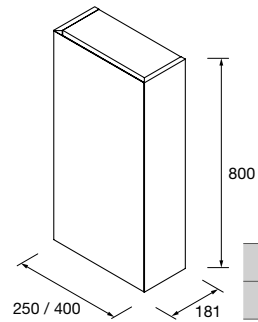

Moment

Original

Moment

Renoir

mam

Uniq

COMPACT

PRICE LIST ORIGINAL

CABINET MOMENT 800 1 DOOR

Reversible cabinet 1 door, with wide opening hinges with soft close. Interior made of natural wood. With 2 glass shelf height adjustable.

	Pure	Real	Intense	
	COD.	COD.	COD.	€
250	91452	91453	91454	635
400	91455	91456	91457	762