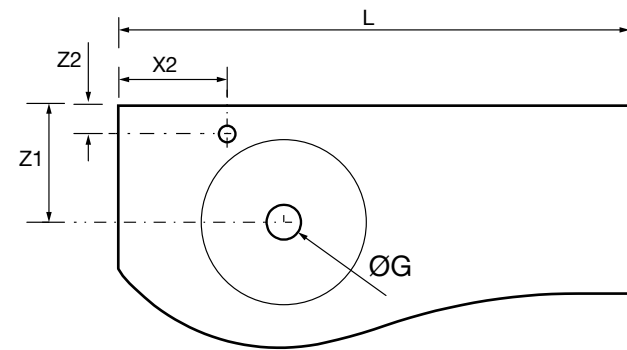

Required information to order a custom-made worktop

Optional tap and basin hole

TOP BASINS

ALTIRO Matt white porcelain	LOKUM Matt black porcelain	BOL Matt white solid surface	BICA Matt white solid surface	BICA Solid surface Bicolour
COD. €	COD. €	COD. €	COD. €	COD. €
24555 252	87734 258	26536 287	97647 302	97648 326

BICA Blue fog solid surface	BICA Night blue solid surface	BICA Terracota solid surface	BICA Green forest solid surface	BICA Anthracite solid surface	BICA Macchiato solid surface
COD. €	COD. €	COD. €	COD. €	COD. €	COD. €
103312 359	103313 359	103314 359	103315 359	103316 359	102271 359

See our guide to worktopsdriill holes

MAM WORKTOP RIGHT

Worktop for MAM vanity unit with machining option for basin and tap. Order form to be completed.

	Matt white solid surface	Black slate	White marble	Terrazo natura
	COD. €	COD. €	COD. €	COD. €
900	83880 415	96745 451	97378 451	103287 451
1200	83882 455	96746 501	97379 501	103288 501
1500	91126 623	96747 672	97380 672	103289 672

MAM WORKTOP LEFT

Worktop for MAM vanity unit with machining option for basin and tap. Order form to be completed.

	Matt white solid surface	Black slate	White marble	Terrazo natura
	COD. €	COD. €	COD. €	COD. €
900	83881 415	96748 451	97382 451	103290 451
1200	83883 455	96749 501	97387 501	103291 501
1500	91127 623	96750 672	97388 672	103292 672

MAM WORKTOP WITH TOWEL RAIL R.

Worktop for MAM vanity unit with towel rail with machining option for basin and tap. Order form to be completed.

	Matt white solid surface	Black slate	White marble	Terrazo natura
	COD. €	COD. €	COD. €	COD. €
900	85967 427	96751 463	97389 463	103293 463
1200	85969 467	96752 512	97390 512	103294 512
1500	91128 635	96758 683	97391 683	103295 683

MAM WORKTOP WITH TOWEL RAIL L.

Worktop for MAM vanity unit with towel rail with machining option for basin and tap. Order form to be completed.

	Matt white solid surface	Black slate	White marble	Terrazo natura
	COD. €	COD. €	COD. €	COD. €
900	85968 427	96760 463	97392 463	103296 463
1200	85970 467	96761 512	97393 512	103297 512
1500	91129 635	96762 683	97394 683	103298 683

OPTIONAL MACHINED FOR WASHBASIN, TAP AND TOWEL RAIL

Download order sheet