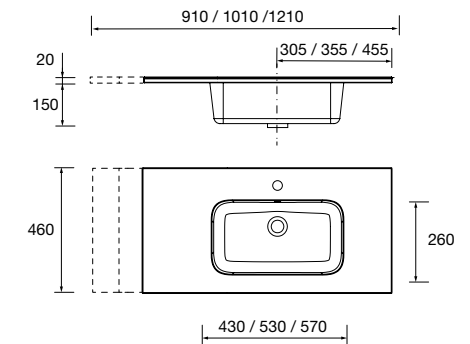

Basin CONSTANZA 900 storage unit on
the left White porcelain

without bottle trap or clicker waste, for
vanity unit of 1000
910 x 20 x 460 mm

97060 251 €

Basin CONSTANZA 1000 storage unit on
the left White porcelain

without bottle trap or clicker waste, for
vanity unit of 1000
1010 x 20 x 460 mm

97062 311 €

Basin CONSTANZA 1200 storage unit on
the left White porcelain

without bottle trap or clicker waste, for
vanity unit of 900
1210 x 20 x 460 mm

97065 431 €