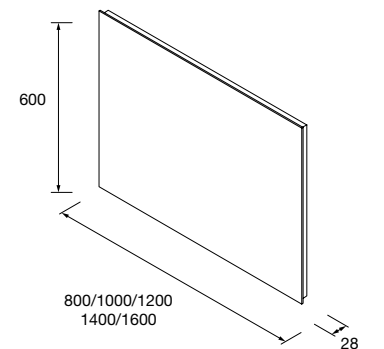

- **Mirror REFLEXO 800**
  horizontal vertical LED light (4,4 W/m - 4000°K) IP 44
  800 x 600 mm
  20740 384 €
- **Mirror REFLEXO 1000**
  horizontal vertical LED light (4,4 W/m - 4000°K) IP 44
  1000 x 600 mm
  20741 410 €
- **Mirror REFLEXO 1200**
  horizontal vertical LED light (4,4 W/m - 4000°K) IP 44
  1200 x 600 mm
  20742 440 €
- **Mirror REFLEXO 1400**
  horizontal vertical LED light (4,4 W/m - 4000°K) IP 44
  1400 x 600 mm
  91115 495 €
- **Mirror REFLEXO 1600**
  horizontal vertical LED light (4,4 W/m - 4000°K) IP 44
  1600 x 600 mm
  91116 571 €