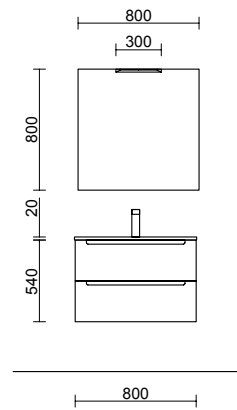

Eco options

1037€

Eco plus

1277€

Washbasin Veneto • Cabinet Black velvet • Worktop Black velvet • Mirror Globe

1115€

1341€

1591€

1757€