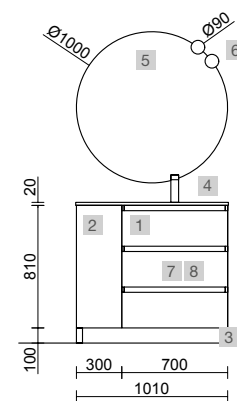

COD.	DESCRIPTION	€	OPTIONS	COD.	DESCRIPTION	€	
COMPOSITION OF 1000							
1	102759	Vanity SPIRIT 700 Walnut Maya 3 metallic drawers with soft close 697 x 810 x 450 mm	634	5	91132	Mirror OASIS 1000 round Ø 1000 mm	155
2	103153	Storage unit ALLIANCE 300 Walnut Maya left / right 1 door push opening system 300 x 810 x 450 mm	258	6	91238	Light GILDA 90 x 2 (5 W- 4000°K) IP44 Ø 90 mm	124
3	83425	Set of 4 legs Matt black 100 mm	18	7	103973	Bottle trap POSYX Chrome brass	54
4	97062	Basin CONSTANZA 1000 storage unit on the left White porcelain without bottle trap or clicker waste, for vanity unit of 1000 1010 x 20 x 460 mm	311	8	102306	Clicker valve FLOW Matt black	66
FULL SET PRICE		1221