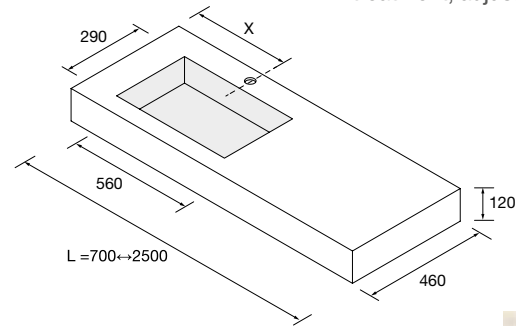

COMPAKT

Original

COMPAKT WORKTOP WITH INTEGRATED SINK (560) DEPTH 460 MM

Bespoke worktop with integrated sink and ABS tank 560 x 290 mm with antibacterial treatment, adjustable brackets and fixing brackets included 150 x 415 mm.

Download order sheet

	Bali	Africa oak	Havana	White marble	Concrete	Grey stone	€
	COD.	COD.	COD.	COD.	COD.	COD.	
700 - 800	91167	83287	84096	83340	83392	83366	752
801 - 1000	91168	83288	84097	83341	83393	83367	900
1001 - 1200	91169	83289	84098	83342	83394	83368	1047
1201 - 1400	91170	83290	84099	83343	83395	83369	1191
1401 - 1600	91171	83291	84100	83344	83396	83370	1339
1601 - 1800	91172	83292	84101	83345	83397	83371	1486
1801 - 2000	91173	83293	84102	83346	83398	83372	1632
2001 - 2500	91174	83294	84103	83347	83399	83373	2071

NOTE: Can be combined with *Modular* series