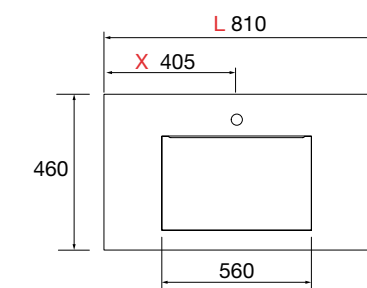

Download and fill in interactive order form

www.salgar.net