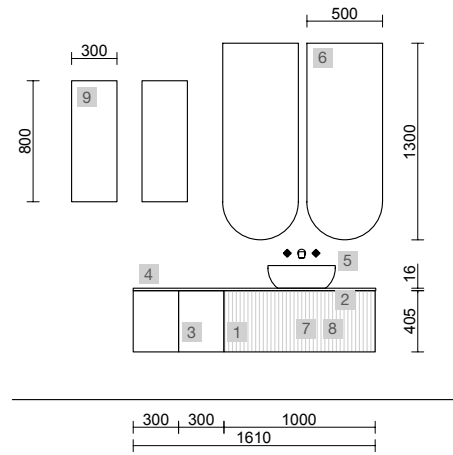

COD.	DESCRIPTION	€
COMPOSITION OF 1600		
1	103027 Wall hung vanity BIBA 1000 Bay pine 1 metallic drawer with soft close and 1 interior drawer 997 x 405 x 450 mm	630
2	103960 Handle LINA 1000 Gold	32
3	103163 Wall hung storage unit ALLIANCE 300 Bay pine x 2 left / right 1 door push opening system 300 x 405 x 450 mm	408
4	23155 Bespoke top Bay pine from 1401 to 1800 for vanity and storage unit, with or without tap hole 1401 - 1800 x 16 x 460 mm	276
5	102283 Countertop basin CARLA 45 Hunter porcelain without bottle trap or clicker waste 455 x 325 x 135 mm	323
FULL SET PRICE		1669