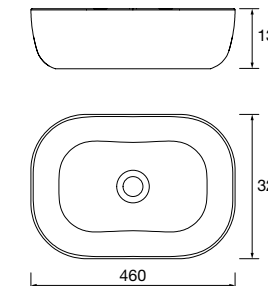

new product Countertop basin CARLA 45 Clay porcelain
without bottle trap or clicker waste
455 x 325 x 135 mm
102280 323 €