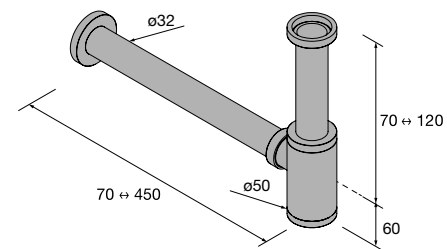

DRAIN PIPES

Reduced bottle trap CONEX White
102307 66 €

Bottle trap CONEX Chrome brass
103976 102 €