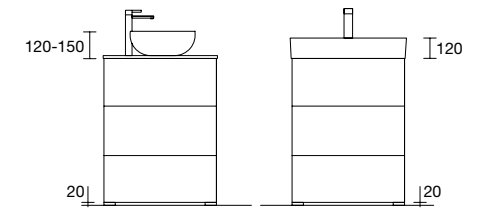

**LEGS FOR WASH BOWLS / VENETO
HEIGHT 230 mm**

**LEGS FOR INTEGRAL
WASHBASINS HEIGHT 330 mm**

Complement your vanities of 2 drawers with our selection of legs

**LEGS FOR INTEGRAL
WASHBASINS HEIGHT 100 mm**

**LEGS FOR WASH BOWLS / VENETO
HEIGHT 20 mm**

Required legs for vanities of 3 drawers

SET OF 2 CHROME LEGS

Set of 2 chrome plated legs height 330
30 x 30 x 330 mm

Chrome	
COD.	€
23899	29

UNIQU 230 2 LEGS SET 230 / 330

Optional set of 2 legs for wall hung unit, 3 finishes available, height 230/330 mm.

	White	Black	Chrome	€
	COD.	COD.	COD.	
230	24716	24717	24718	47
330	24713	24714	24715	59

KLIM 230 / 330 2 LEGS SET

Optional set of 2 aluminium legs for wall hung unit, 3 finishes available, height 230/330 mm.

	White	Black	Anodized	€
	COD.	COD.	COD.	
230	84135	84136	84137	28
330	84131	84132	84134	35

DEVA 230 / 330 2 LEGS SET

Optional set of 2 legs for wall hung unit, 3 finishes available, height 230/330 mm.

	White	Black	Chrome	€
	COD.	COD.	COD.	
230	84128	84129	84130	61
330	84125	84126	84127	66

DANNA 230 / 330 2 LEGS SET

Optional set of 2 legs for wall hung unit, 3 finishes available, height 230/330 mm.

	White	Black	Pine	€
	COD.	COD.	COD.	
230	84141	84142	84143	30
330	84138	84139	84140	36

4 LEGS SET, 40 MM

Required set of 4 legs for 3 drawers vanity unit, 3 finishes available, height 100 mm.

White	Matt black	Gloss chrome	€
COD.	COD.	COD.	
83817	83425	83819	18

4 LEGS SET, Ø 28 MM

Required set of 4 legs for 3 drawers vanity unit, 3 finishes available, height 100-120 mm.

White	Black	Chrome	€
COD.	COD.	COD.	
97249	97250	97251	47

4 LEGS SET, Ø 60 MM

Required set of 4 legs for 3 drawers vanity unit, height adjustable from 18 to 30 mm.

Chrome	
COD.	€
97257	24