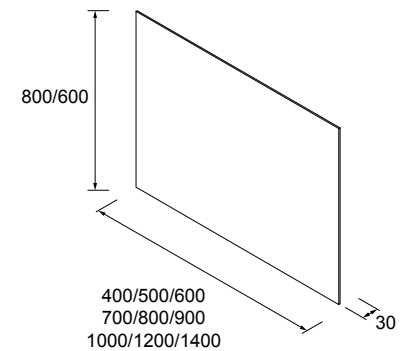

Mirror SENA 1400  
horizontal vertical mirror 5 mm  
1400 x 600 mm  
**84861 173 €**

Mirror SENA 1400  
horizontal mirror 5 mm  
1400 x 800 mm  
**87585 179 €**

Mirror BEAUTY  
circular, wall & folding magnifying (x3)  
**26768 71 €**