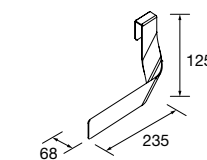

**BASKET LLOYD**

Sheet metal basket. Thickness 2 mm.

Matt white	Matt black	
COD.	COD.	€
97663	97670	102

**DOUBLE TOWEL RAIL JAZZ**

Double towel rail JAZZ.

White	Black	Gloss anodized	
COD.	COD.	COD.	€
23028	27043	23025	70