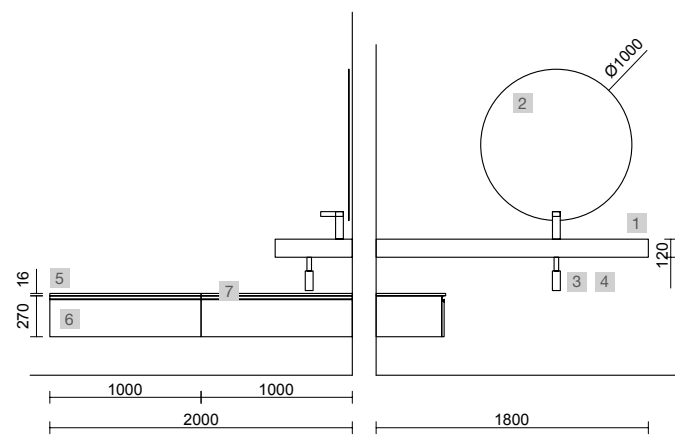

COMPAKT 1800 CONCRETE

COD.	DESCRIPTION	€
COMPOSITION OF 1800		
1	83410 Worktop COMPAKT 51 Concrete from 1601 to 1800 mm, with 1 large integrated sink 1601 - 1800 x 510 x 120 mm	1498
FULL SET PRICE		1498
OPTIONS		
COD.	DESCRIPTION	€
2	83964 Mirror MOON 1000 round with light (4,4 W/m - 4000°K.) IP44 Ø 1000 mm	422
3	103975 Bottle trap SMART Chrome brass	78
4	102303 Open valve FLOW Chrome	62
AUXILIARY		
COD.	DESCRIPTION	€
5	97428 Bespoken top White cotton from 1801 to 2000 for vanity and storage unit, with or without tap hole 1801 - 2000 x 16 x 460 mm	342
6	96398 Wall hung storage unit SPIRIT 1000 White cotton x 2 1 metallic drawer with soft close 997 x 270 x 450 mm	888
7	90973 Handle SPIRIT 1000 Gloss anodized x 2	64