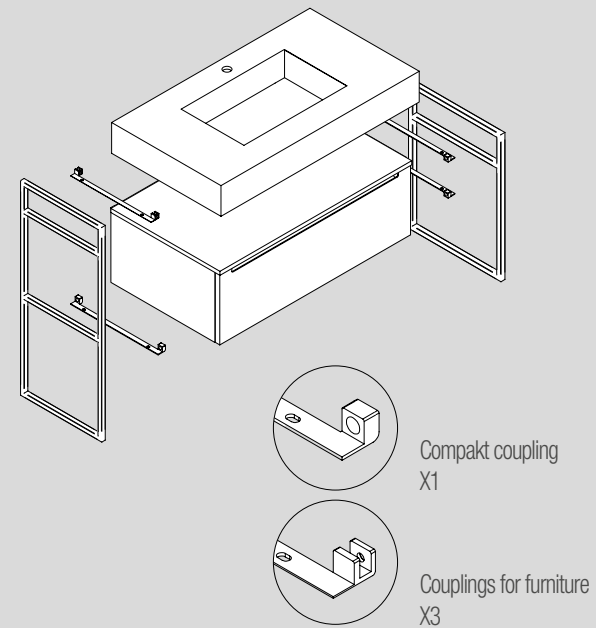

LLOYD WITH COMPAKT AND 1 DRAWER VANITY