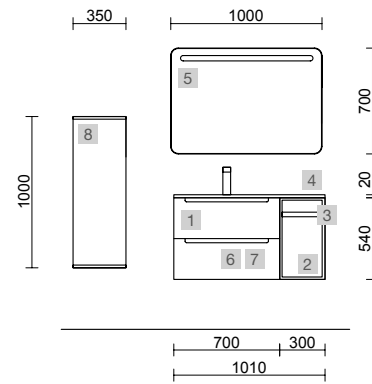

COD.	DESCRIPTION	€
COMPOSITION OF 1210		
1	102938 Wall hung vanity MONTERREY 700 Walnut Maya 2 metallic drawers with soft close 697 x 540 x 450 mm	667
2	102826 Wall hung storage unit ALLIANCE 300 Walnut Maya with 2 internal drawers 300 x 540 x 450 mm	294
3	96995 Handle TOWEL RAIL 300 Matt white	34
4	97063 Basin CONSTANZA 1000 storage unit on the right White porcelain without bottle trap or clicker waste, for vanity unit of 700 1010 x 20 x 460 mm	311
FULL SET PRICE		1306

OPTIONS		
COD.	DESCRIPTION	€
5	87859 Mirror APOLO 1000 White horizontal with shelf with LED light (12 W- 5700°K.) IP 44 1000 x 700 x 110 mm	528
6	103973 Bottle trap POSYX Chrome brass	54
7	102304 Clicker valve FLOW Chrome	66

AUXILIARY		
COD.	DESCRIPTION	€
8	102837 Cabinet ALLIANCE 1000 Walnut Maya left / right 1 door push opening system 352 x 1000 x 352 mm	347