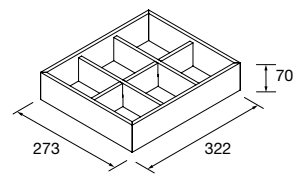

INTERIOR DRAWER ORGANISER, 6 COMPARTMENTS

	Black	€
	COD.	
332	104583	70