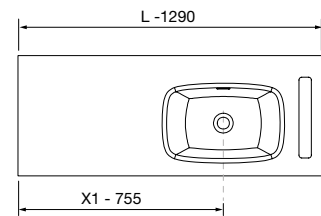

COD.	DESCRIPTION	€
COMPOSITION OF 1200		
1 96453	Wall hung storage unit MONTERREY 1200 Matt anthracite 1 metallic drawer with soft close 1197 x 270 x 450 mm	558
2 103420	Complete drawer METALLIC onix upper drawer for vanity unit of 1200 mm with pipe cutout deep 45 1150 x 90 x 350 mm	226
3 97576	Bespoken basin Matt white solid surface from 1201 to 1500 with 1 sink (56cm), without bottle trap or clicker waste, with or without tap hole 1201 - 1500 x 12 x 460 mm	851
FULL SET PRICE		1635

OPTIONS		
COD.	DESCRIPTION	€
4 103355	Mirror DOPPIO round double with light (20 W- 4000°K.) IP44 1150 x 800 mm	474
5 103974	Bottle trap SMART Matt black	78
6 102306	Clicker valve FLOW Matt black	66

AUXILIARY		
COD.	DESCRIPTION	€
7 96744	Wall hung tall unit ALLIANCE Matt anthracite left / right 2 doors push opening system 350 x 1600 x 349 mm	522