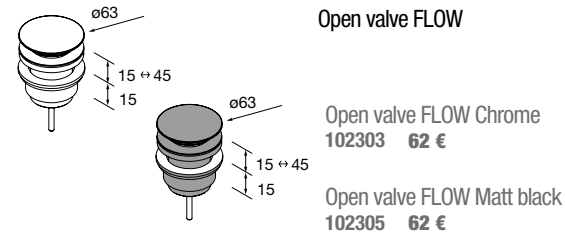

DRAIN PIPES

Reduced bottle trap CONEX White
102307 66 €

Bottle trap CONEX Chrome brass
103976 102 €