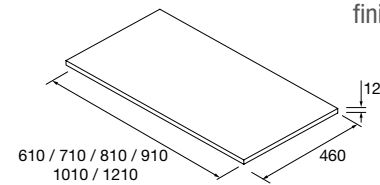

Matt white solid surface		Black slate		White marble		Terrazo natura	
	COD.	€	COD.	€	COD.	€	COD.	€
600	97495	234	97501	294	97507	294	102266	294
700	97496	246	97502	306	97508	306	103299	306
800	97497	258	97503	318	97509	318	102267	318
900	97498	270	97504	330	97510	330	103300	330
1000	97499	282	97505	354	97511	354	102268	354
1200	97500	306	97506	378	97512	378	102270	378

NOTE: more options for bespoke and machined worktops on page 298