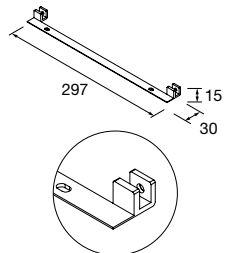

Matt white	Matt black	
	COD.	COD.	€
297	97709	97711	66

COUPLING LLOYD FURNITURA

Sold individually. Note: The couplings are not sold as a set. The corresponding amount of couplings must be ordered depending on the composition.