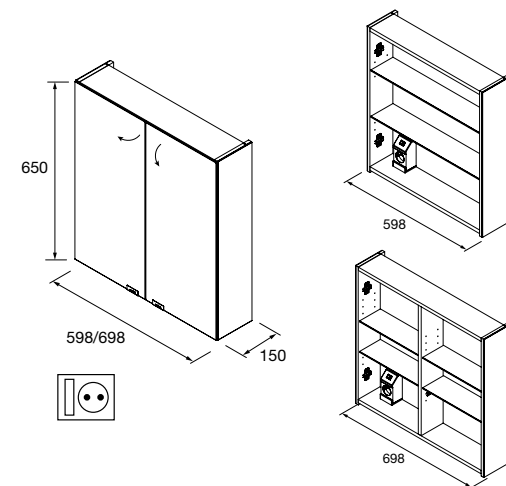

Cabinet ALLIANCE 600
2 soft close double mirror doors with switch and socket
598 x 650 x 150 mm
23409 575 €

Cabinet ALLIANCE 700
2 soft close double mirror doors with switch and socket
698 x 650 x 150 mm
24591 597 €

Cabinet ALLIANCE 800
2 soft close double mirror doors with switch and socket
798 x 650 x 150 mm
23410 619 €

Cabinet ALLIANCE 900
3 soft close double mirror doors with switch and socket
898 x 650 x 150 mm
24592 712 €

Cabinet ALLIANCE 1000
3 soft close double mirror doors with switch and socket
998 x 650 x 150 mm
23665 773 €

Cabinet ALLIANCE 1200
3 soft close double mirror doors with switch and socket
1190 x 650 x 150 mm
24593 894 €

Cabinet ALLIANCE 600
2 soft close double mirror doors with switch and socket and LED side light, IP44 (21,5W)
630 x 650 x 150 mm
83153 697 €

Cabinet ALLIANCE 700
2 soft close double mirror doors with switch and socket and LED side light, IP44 (21,5W)
730 x 650 x 150 mm
83154 769 €