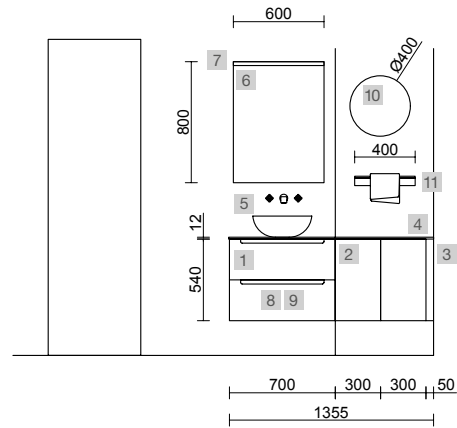

COD.	DESCRIPTION	€
COMPOSITION OF 1350		
1	96472 Wall hung vanity MONTERREY 700 White cotton 2 metallic drawers with soft close 697 x 540 x 450 mm	716
2	97003 Wall hung storage unit ALLIANCE 300 White cotton x 2 left/right, 1 door, push opening system, reduced depth 300 x 540 x 250 mm	410
3	96810 Wood strip ALLIANCE 540 White cotton 100 x 16 x 540 mm	31
4	103302 Worktop Terrazo natura Two different depths, from 1201 to 1500 , with or without tap hole 1201 - 1500 x 12 x 460 mm	647
5	26536 Countertop basin BOL Matt white solid surface without bottle trap or clicker waste Ø 390 x 140 mm	287
FULL SET PRICE		2091