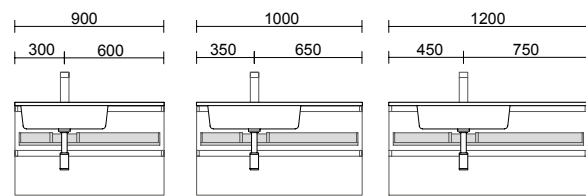

NOTE: Can be combined with Spirit and Monterrey ranges