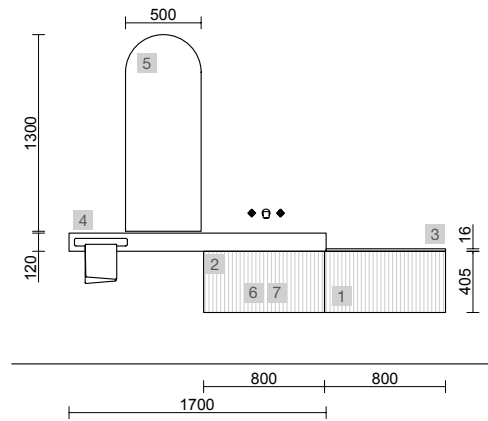

COD.	DESCRIPTION	€
COMPOSITION OF 2500		
1	102248 Wall hung vanity BIBA 800 Walnut Maya x 2 1 metallic drawer with soft close 797 x 405 x 450 mm	924
2	103955 Handle LINA 800 Anodized x 2	56
3	102254 Worktop Walnut Maya for vanity and storage unit, not mechanized 807 x 16 x 460 mm	105
4	97826 Bespoke basin NAILA 1501/1800 Matt white solid surface with skirting, from 1501 to 1800 with 1 basin well, with or without tap hole 1501 - 1800 x 120 x 460 mm	1475
FULL SET PRICE		2560

OPTIONS		
COD.	DESCRIPTION	€
5	97643 Mirror EMILE 500 horizontal vertical with LED light (20 W- 5700°K) IP 44 500 x 1300 mm	440
6	103973 Bottle trap POSYX Chrome brass	54
7	102304 Clicker valve FLOW Chrome	66