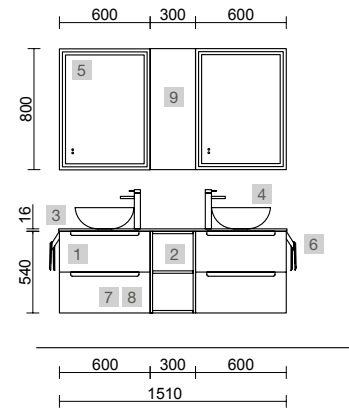

COD.	DESCRIPTION	€
COMPOSITION OF 1500		
1	23929 Wall hung vanity MONTERREY 600 Bay pine x 2 2 metallic drawers with soft close 598 x 540 x 450 mm	1298
2	96981 Wall hung storage unit ALLIANCE 300 Bay pine 2 spaces 300 x 540 x 434 mm	144
3	23155 Bespoke top Bay pine from 1401 to 1800 for vanity and storage unit, with or without tap hole 1401 - 1800 x 16 x 460 mm	276
4	87734 Countertop basin LOKUM Matt black porcelain x 2 without bottle trap or clicker waste Ø 375 x 135 mm	516
FULL SET PRICE		2234