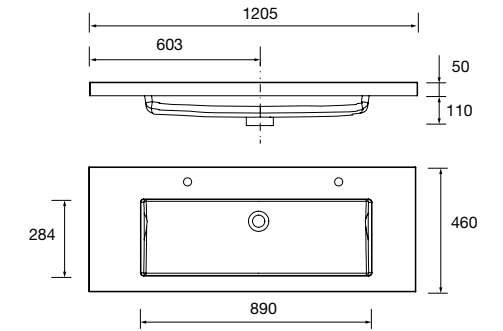

Basin TOSCANA 1200 White mineral load
1 sink, 2 taps without bottle trap or
clicker waste
1205 x 50 x 460 mm

26938 437 €