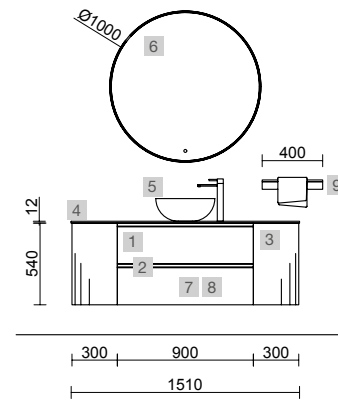

SPIRIT 1500 WHITE COTTON

COD.	DESCRIPTION	€
COMPOSITION OF 1500		
1	96403 Wall hung vanity SPIRIT 900 White cotton 2 metallic drawers with soft close 897 x 540 x 450 mm	568
2	90995 Handle SPIRIT 900 Soft white x 2	56
3	97026 Wall hung storage unit ALLIANCE 300 White cotton x 2 left / right 1 curved door with push-opening 300 x 540 x 450 mm	756
4	103716 Worktop White marble from 1411 to 1610 for vanity and storage unit, with or without tap hole 1411 - 1610 x 12 x 460 mm	647
5	24555 Countertop basin ALTIRO Matt white porcelain without bottle trap or waste Ø 390 x 140 mm	252
FULL SET PRICE		2279

OPTIONS		
COD.	DESCRIPTION	€
6	97639 Mirror GLOBE 1000 Gold round with LED light, sensor (20 W- 5700°K.) IP 44 Ø 1000 mm	515
7	103973 Bottle trap POSYX Chrome brass	54
8	102303 Open valve FLOW Chrome	62

AUXILIARY		
COD.	DESCRIPTION	€
9	26126 Towel rail shelf 400 Matt white solid surface 400 x 60 x 120 mm	94