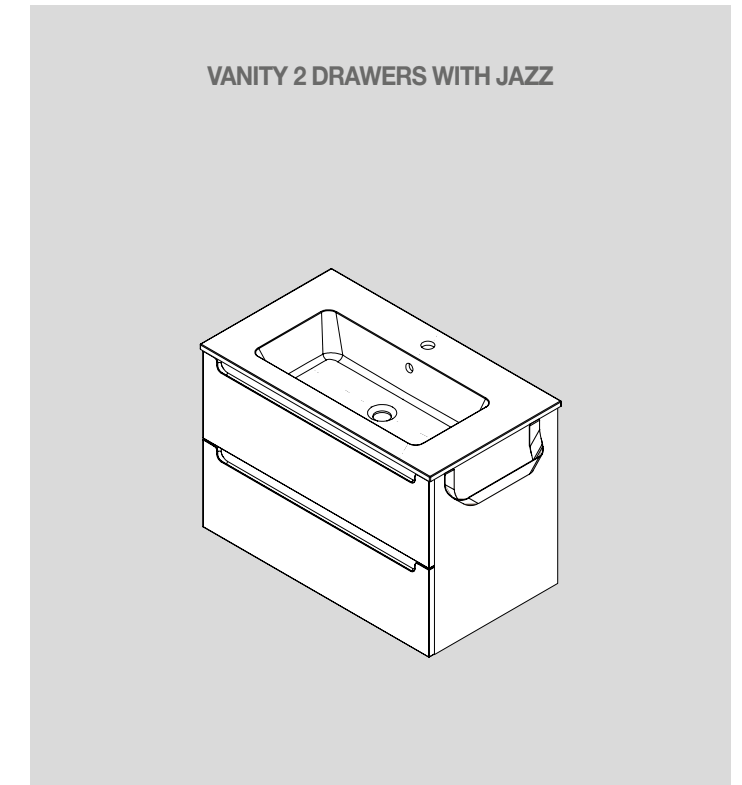

**BASKET LLOYD**

Sheet metal basket. Thickness 2 mm.

Matt white	Matt black	
COD.	COD.	€
97663	97670	102

**DOUBLE TOWEL RAIL JAZZ**

Double towel rail JAZZ.

White	Black	Gloss anodized	
COD.	COD.	COD.	€
23028	27043	23025	70