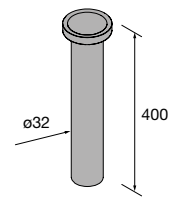

DRAIN PIPES

Reduced bottle trap CONEX White
102307 66 €

Bottle trap CONEX Chrome brass
103976 102 €