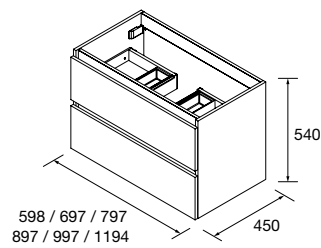

WALL-HUNG SPIRIT UNIT 2 DRAWERS

Wall hung unit with 2 full extension metallic drawers, Onix interior with soft close. Handle not included, 3 available finishes. Drawer organizer included, with 2 removable trays.