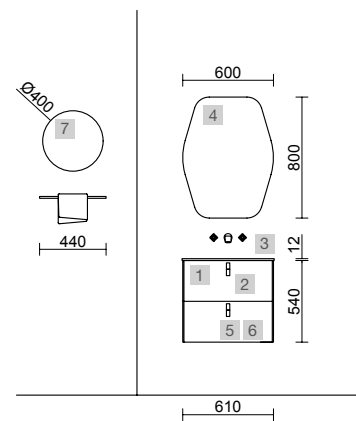

Moment

Renoir

mam

Uniq

COMPAKT

PRICE LIST ORIGINAL

UNIIQ 600 SOL

COD.	DESCRIPTION	€
<b>COMPOSITION OF 600</b>		
1	96607 Wall hung vanity UNIIQ 600 Sol 2 soft close drawers 598 x 540 x 450 mm	515
2	24719 Handle UNIIQ White Set of 2 units for Vanity/tall unit	18
3	96787 Basin UNIIQ 690 Matt white solid surface optional tap, optional towel rail, without bottle trap or clicker drain 690 x 12 x 460 mm	551
<b>FULL SET PRICE</b>		<b>1084</b>
<b>OPTIONS</b>		
COD.	DESCRIPTION	€
4	26775 Mirror ORGANIC 600 horizontal vertical with LED light (4,4 W/m - 4000°K.) IP44 600 x 800 mm	449
5	103973 Bottle trap POSYX Chrome brass	54
6	102306 Clicker valve FLOW Matt black	66
<b>AUXILIARY</b>		
COD.	DESCRIPTION	€
7	103356 Mirror OASIS 400 round Ø 400 mm	83