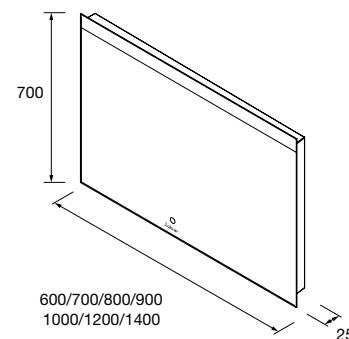

- **Mirror ORLEANS 600**
  horizontal with LED light, sensor (10+22 W-5700°K.) IP 44
  600 x 700 mm
  97586 410 €
- **Mirror ORLEANS 700**
  horizontal with LED light, sensor (10+22 W-5700°K.) IP 44
  700 x 700 mm
  97596 449 €
- **Mirror ORLEANS 800**
  horizontal with LED light, sensor (12+22 W-5700°K.) IP 44
  800 x 700 mm
  97597 482 €
- **Mirror ORLEANS 900**
  horizontal with LED light, sensor (12+22 W.-5700°K) IP 44
  900 x 700 mm
  97598 534 €
- **Mirror ORLEANS 1000**
  horizontal with LED light, sensor (15+32 W-5700°K.) IP 44
  1000 x 700 mm
  97599 558 €
- **Mirror ORLEANS 1200**
  horizontal with LED light, sensor (15+32 W-5700°K.) IP 44
  1200 x 700 mm
  97600 582 €
- **Mirror ORLEANS 1400**
  horizontal with LED light, sensor (30+36 W-5700°K.) IP 44
  1400 x 700 mm
  97601 599 €