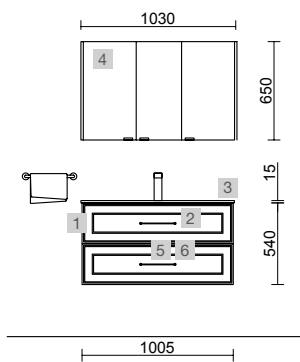

RENOIR 1000 MATT ANTHRACITE

COD.	DESCRIPTION	€
COMPOSITION OF 1000		
1	91316 Wall hung vanity RENOIR 1000 Anthracite 2 metallic drawers with soft close 997 x 540 x 450 mm	864
2	91332 Handle STYLE 192 Gold x 2	56
3	91236 Basin VILNA 1005 Matt mineralsolid without bottle trap or clicker waste 1005 x 460 x 15 mm	444
FULL SET PRICE		1364
OPTIONS		
COD.	DESCRIPTION	€
4	83165 Cabinet ALLIANCE 1000 3 soft close double mirror doors with switch and socket and LED side light, IP44 (21,5W) 1030 x 650 x 150 mm	979
5	103973 Bottle trap POSYX Chrome brass	54
6	102304 Clicker valve FLOW Chrome	66

Moment

Renoir

mam

Uniq

COMPAKT

PRICE LIST ORIGINAL