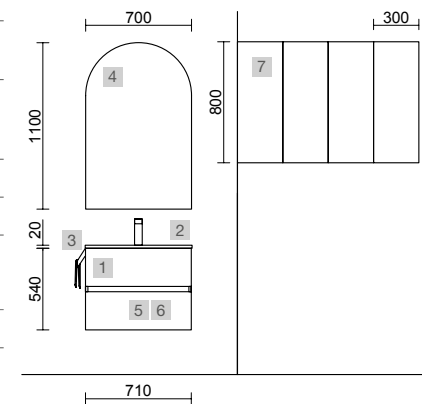

COD.	DESCRIPTION	€	OPTIONS	COD.	DESCRIPTION	€
COMPOSITION OF 700						
1	96717 Wall hung vanity FUSSION LINE 700 DEPTH 35 Black velvet 2 soft close drawers 697 x 540 x 385 mm	360	3	27042 Single towel rail JAZZ Black depth 35, 40, 45 y 50 235 x 125 x 68 mm	49	
2	19324 Basin S35 710 superfine White porcelain without bottle trap or clicker waste 710 x 20 x 360 mm	162	4	97644 Mirror EMILE 700 horizontal vertical with LED light (20 W- 5700°K) IP 44 700 x 1100 mm	488	
FULL SET PRICE		522	5	103973 Bottle trap POSYX Chrome brass	54	
			6	102306 Clicker valve FLOW Matt black	66	
			AUXILIARY			
			COD. DESCRIPTION €			
			7	96942 Cabinet ALLIANCE 300 Black velvet x 4 left / right 1 door push opening system 300 x 800 x 162 mm	1000