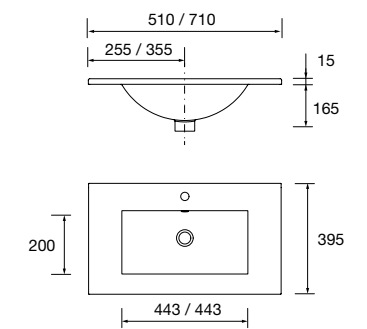

Basin Depth 40 IBERIA 510 White porcelain
without bottle trap or clicker waste
510 x 20 x 395 mm
21564 150 €

Basin Depth 40 IBERIA 710 White porcelain
without bottle trap or clicker waste
710 x 20 x 395 mm
97070 172 €