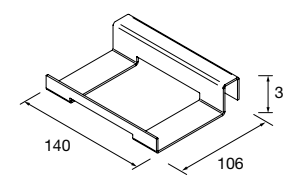

LLOYD DRYER-STRAIGHTENERS

Sheet metal hair dryer/straighteners holder. 2 mm thick.

Matt white	Matt black	
COD.	COD.	€
97661	97668	59