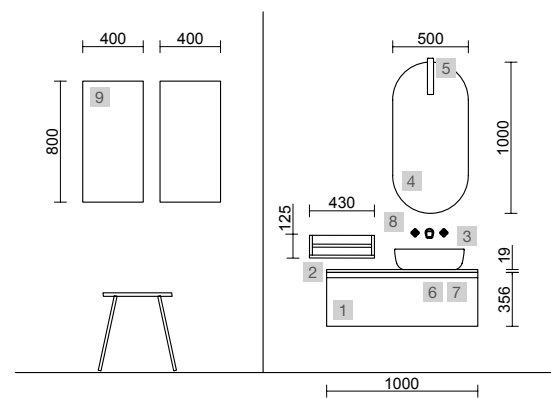

MOMENT 1000 INTENSE

COD.	DESCRIPTION	€
COMPOSITION OF 1000		
1	91367 Wall hung vanity MOMENT 1000 Intense 1 soft close drawer 997 x 356 x 452 mm	1169
2	91423 Worktop Intense to 1000 for vanity and storage unit, with or without tap hole <1000 x 19 x 460 mm	374
3	102283 Countertop basin CARLA 45 Hunter porcelain without bottle trap or clicker waste 455 x 325 x 135 mm	323
FULL SET PRICE		1866

OPTIONS		
COD.	DESCRIPTION	€
4	103357 Mirror OVALO horizontal vertical 500 x 1000 mm	119
5	97640 Light JUDI (5 W- 5700°K)	59
6	102305 Open valve FLOW Matt black	62
7	103973 Bottle trap POSYX Chrome brass	54

AUXILIARY		
COD.	DESCRIPTION	€
8	91467 Towel rail shelf MOMENT 430 Intense with towel rail 430 x 125 x 125 mm	253
9	91457 Cabinet MOMENT 400 Intense x 2 1 left / right door with soft close 400 x 800 x 181 mm	1524

Moment

Renoir

mam

Uniq

COMPAKT

PRICE LIST ORIGINAL