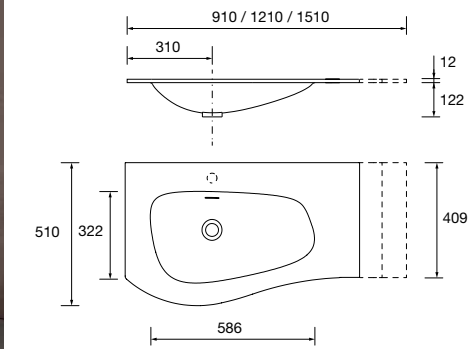

Glossy finish

OPTIONAL TAP HOLE

Download order sheet

MAM WASHBASIN, with tap hole
(mineral load gloss finish)

COD.	€	COD.	€	COD.	€	COD.	€
83876	281	83877	281	83878	346	83879	346

MAM WASHBASIN, with tap hole (solid surface)

COD.	€	COD.	€	COD.	€	COD.	€	COD.	€	COD.	€
87592	454	87593	454	87594	589	87595	589	91122	724	91123	724

Matt finish

OPTIONAL TAP HOLE

Download order sheet

MAM WASHBASIN, with tap hole
(mineral load matt)

COD.	€	COD.	€	COD.	€	COD.	€
83945	281	83946	281	83947	346	83948	346

MAM washbasin with towel rail
(solid surface)

COD.	€	COD.	€	COD.	€	COD.	€	COD.	€	COD.	€
97395	550	97398	550	97396	662	97399	662	97397	827	97400	827