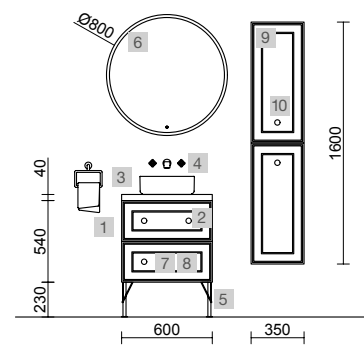

COD.	DESCRIPTION	€	OPTIONS	€	
COMPOSITION OF 600					
1	91299 Wall hung vanity RENOIR 600 White cotton 2 metallic drawers with soft close 598 x 540 x 450 mm	696	6	97635 Mirror GLOBE 800 Black round with LED light, sensor (10 W- 5700°K) IP 44 Ø 800 mm	440
2	91331 Handle STYLE 35 Black matt x 4	80	7	103973 Bottle trap POSYX Chrome brass	54
3	23016 Worktop Africa oak for vanity and storage unit, not mechanized 608 x 40 x 460 mm	217	8	102305 Open valve FLOW Matt black	62
4	91489 Countertop basin KANDY White porcelain without bottle trap or waste Ø 360 x 120 mm	242	AUXILIARY		
5	84129 Set of 2 legs DEVA Black 230 mm	61	COD.	DESCRIPTION	€
FULL SET PRICE		1296	9	91317 Wall hung tall unit RENOIR White cotton 2 doors with soft close and without handle 350 x 1600 x 349 mm	593
			10	91331 Handle STYLE 35 Black matt x 2	40