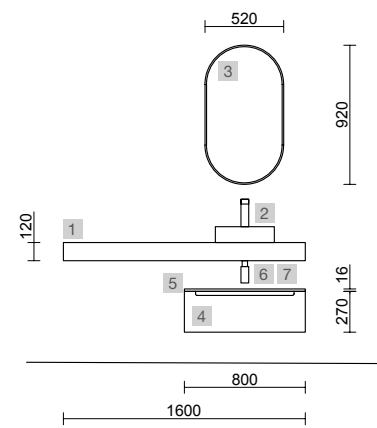

COMPAKT 1600 BALI

COD.	DESCRIPTION	€
COMPOSITION OF 1600		
1	91195 Worktop COMPAKT 46 Bali from 1401 to 1600 mm, for 1 countertop basin 1401 - 1600 x 460 x 120 mm	1149
2	97648 Countertop basin BICA Solid surface Bicolour without bottle trap or clicker waste Ø 390 x 105 mm	326
FULL SET PRICE		1475
OPTIONS		
COD.	DESCRIPTION	€
3	91121 Mirror OLIMPIA 920 Black velvet vertical with LED light (20 W- 5700°K.) IP44 920 x 520 x 30 mm	396
4	96435 Wall hung storage unit MONTERREY 800 Black velvet 1 metallic drawer with soft close 797 x 270 x 450 mm	474
5	96861 Worktop Black velvet for vanity and storage unit, not mechanized 807 x 16 x 460 mm	105
6	103974 Bottle trap SMART Matt black	78
7	102305 Open valve FLOW Matt black	62

Moment

Renoir

mam

Uniq

COMPAKT

PRICE LIST ORIGINAL