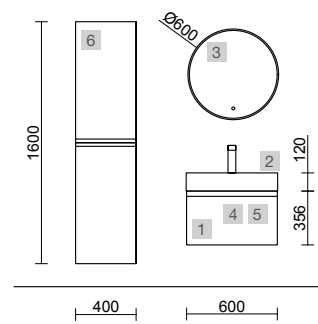

MOMENT 600 PURE

COD.	DESCRIPTION	€	OPTIONS
<b>COMPOSITION OF 600</b>			
1	91356 Wall hung vanity MOMENT 600 Pure 1 soft close drawer 598 x 356 x 452 mm	903	3 97614 Mirror GLOBE 600 Black round with LED light, sensor (12 W- 5700°K.) IP 44 Ø 600 mm
2	23400 Basin VENETO 610 White porcelain 1 basin without bottle trap or clicker waste 610 x 120 x 460 mm	246	4 103973 Bottle trap POSYX Chrome brass
<b>FULL SET PRICE</b>		<b>1149</b>	5 102304 Clicker valve FLOW Chrome
<b>AUXILIARY</b>			
COD.	DESCRIPTION	€	
6	91429 Wall hung tall unit MOMENT 1600 Pure 2 left / right doors with soft close 400 x 1600 x 352 mm	1799	