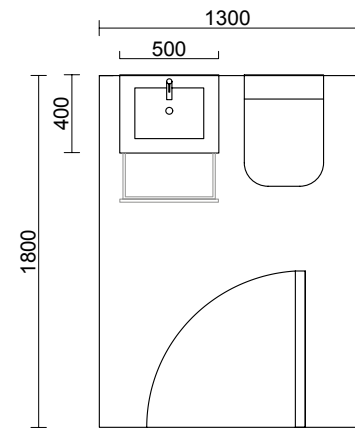

**DEPTH 400 MM**  
Reduced depth bathroom furniture specially suitable to make the most space

**FUSION LINE 2 DRAWERS WALL-HUNG VANITY UNIT DEPTH 400 MM**

Wall-hung vanity unit with 2 wooden drawers in Onix finish, with soft-close.