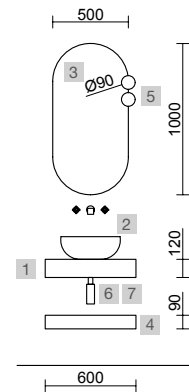

Price list Original

Index

01	Moment collection	120
02	Renoir collection	128
03	Mam collection	134
04	Uniiq collection	140
05	Compakt collection	149