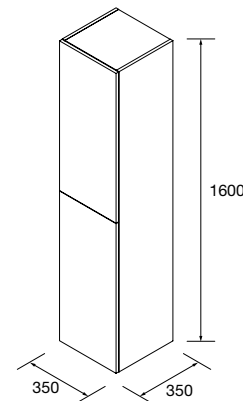

ALLIANCE TALL UNIT 1600 2 DOORS

Reversible 2 doors tall unit, with soft close system hinges. Onix interiors with 4 adjustable glass shelves. Handles are not included, pre-drilled doors to place handle. 3 finishes available.

	Natural	Africa oak	Bay pine	Walnut Maya	€
350	22831	91073	22830	102835	486

	Gloss white	White cotton	Black velvet	Matt anthracite	Macchiato	Blue fog	Night blue	Terracota	Green forest	€
350	22828	81729	91035	96744	81730	81731	81733	103609	96743	522