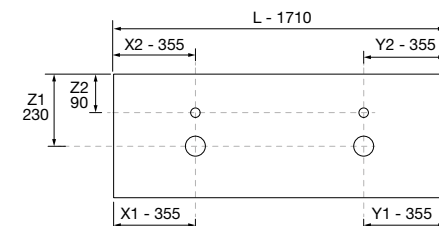

SPIRIT 1700 AFRICA OAK

COD.	DESCRIPTION	€	AUXILIARY	COD.	DESCRIPTION	€
COMPOSITION OF 1700						
1	90949	1004	10	97674	143	
Wall hung vanity SPIRIT 700 Africa oak x 2			Metal front LLOYD Matt black			
2 metallic drawers with soft close 697 x 540 x 450 mm			400 x 100 x 29 mm			
2	90990	88	11	97675	155	
Handle SPIRIT 700 Soft black x 4			Metal front LLOYD Matt black			
			600 x 100 x 29 mm			
3	96989	294	12	97665	92	
Wall hung storage unit ALLIANCE 300			Hook LLOYD Matt black x 2			
removable towel rail Africa oak			for Lloyd units and structures 30 x 124 x 50 mm			
with 2 internal drawers 300 x 540 x 450 mm			13	97670	204	
4	96996	34	Basket LLOYD Matt black x 2			
Handle TOWEL RAIL 300 Matt black			for Lloyd units and structures 90 x 124 x 100 mm			
5	91256	731	14	97666	90	
Worktop Black slate			Shelf LLOYD Matt black			
from 1611 to 1810 for vanity and storage unit,			for Lloyd units and structures 220 x 32 x 112 mm			
with or without faucet hole 1611 - 1810 x 12 x 460 mm						
6	97652	652				
Countertop basin TALEA Solid surface						
Bicolour x 2						
without bottle trap or clicker waste 360 x 115 x 360 mm						
FULL SET PRICE		2803				

OPTIONS		
COD.	DESCRIPTION	€
7	91115	495
Mirror REFLEXO 1400		
horizontal vertical LED light (4,4 W/m - 4000°K)		
IP 44 1400 x 600 mm		
8	103973	108
Bottle trap POSYX Chrome brass x 2		
9	102305	124
Open valve FLOW Matt black x 2