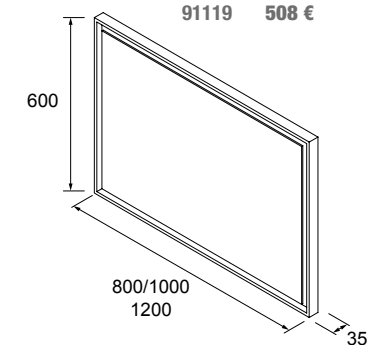

- **Mirror ROMA 800**
  horizontal vertical with white frame, LED light (10,8W/m - 5500°K.) IP44
  600 x 800 mm
  92650 426 €
- **Mirror ROMA 1000**
  horizontal vertical with white frame, LED light (10,8W/m - 5500°K.) IP 44
  1000 x 600 mm
  92651 479 €
- **Mirror ROMA 1200**
  horizontal vertical with white frame, LED light (10,8W/m - 5500°K.) IP 44
  1200 x 600 mm
  92652 508 €
- **Mirror ROMA 800**
  horizontal vertical with black frame, LED light (10,8W/m - 5500°K.) IP44
  600 x 800 mm
  91117 426 €
- **Mirror ROMA 1000**
  horizontal vertical with black frame, LED light (10,8W/m - 5500°K.) IP 44
  1000 x 600 mm
  91118 479 €
- **Mirror ROMA 1200**
  horizontal vertical with black frame, LED light (10,8W/m - 5500°K.) IP 44
  1200 x 600 mm
  91119 508 €