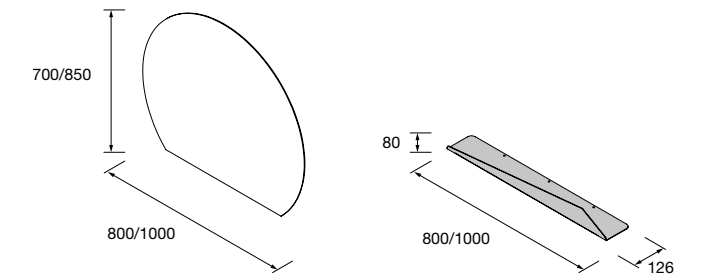

☐ **Shelf SUNRISE 800 White**
800 x 80 x 126 mm
86288 137 €

☐ **Shelf SUNRISE 1000 White**
1000 x 80 x 126 mm
86290 178 €

☒ **Shelf SUNRISE 800 Matt black**
800 x 80 x 126 mm
91113 137 €

☒ **Shelf SUNRISE 1000 Matt black**
1000 x 80 x 126 mm
91114 178 €