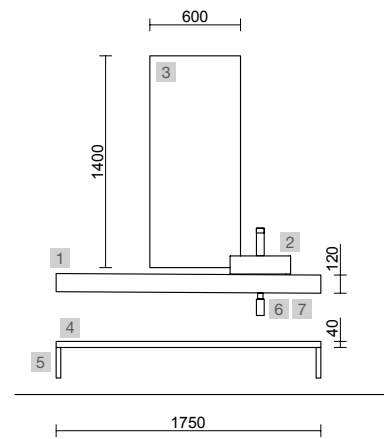

COMPAKT 1750 GREY STONE

COD.	DESCRIPTION	€
COMPOSITION OF 1750		
1	26103 Worktop COMPAKT 51 Grey stone from 1601 to 1800 mm, for 1 countertop basin 1601 - 1800 x 510 x 120 mm	1311
2	91487 Countertop basin VERILA White porcelain without bottle trap or waste 400 x 120 x 300 mm	215
FULL SET PRICE		1526
OPTIONS		
COD.	DESCRIPTION	€
3	91115 Mirror REFLEXO 1400 horizontal vertical LED light (4,4 W/m - 4000*K) IP 44 1400 x 600 mm	495
4	97478 Bespoken top Charcoal from 1401 to 1800 for vanity and storage unit, with or without faucet hole 1401 - 1800 x 40 x 460 mm	566
5	91494 Support Black x 2 30 x 200 x 440 mm	316
6	103974 Bottle trap SMART Matt black	78
7	102305 Open valve FLOW Matt black	62