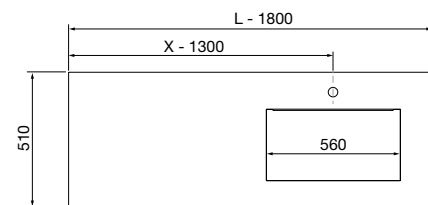

COMPAKT 1800 CONCRETE

COD.	DESCRIPTION	€
COMPOSITION OF 1800		
1	83410 Worktop COMPAKT 51 Concrete from 1601 to 1800 mm, with 1 large integrated sink 1601 - 1800 x 510 x 120 mm	1498
FULL SET PRICE		1498
OPTIONS		
COD.	DESCRIPTION	€
2	83964 Mirror MOON 1000 round with light (4,4 W/m - 4000°K.) IP44 Ø 1000 mm	422
3	103975 Bottle trap SMART Chrome brass	78
4	102303 Open valve FLOW Chrome	62
AUXILIARY		
COD.	DESCRIPTION	€
5	97428 Bespoken top White cotton from 1801 to 2000 for vanity and storage unit, with or without tap hole 1801 - 2000 x 16 x 460 mm	342
6	96398 Wall hung storage unit SPIRIT 1000 White cotton x 2 1 metallic drawer with soft close 997 x 270 x 450 mm	888
7	90973 Handle SPIRIT 1000 Gloss anodized x 2	64