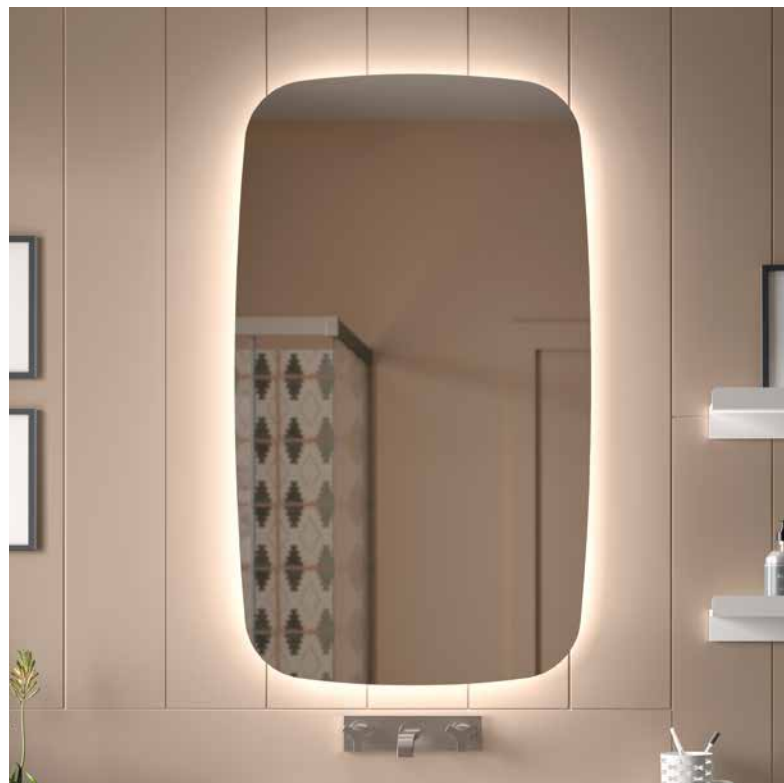

Mirror OLIMPIA 920
vertical with LED light (20 W- 5700°K.)
IP44
920 x 520 x 30 mm
103354 329 €

□ **Mirror OLIMPIA 920 White cotton**
vertical with LED light (20 W- 5700°K.)
IP44
920 x 520 x 30 mm
87862 396 €

■ **Mirror OLIMPIA 920 Black velvet**
vertical with LED light (20 W- 5700°K.)
IP44
920 x 520 x 30 mm
91121 396 €

Mirror LOUIS 600
horizontal vertical with LED light (30 W- 5700°K) IP 44
600 x 900 mm
97641 405 €

Mirror LOUIS 700
horizontal vertical with LED light (30 W- 5700°K) IP 44
700 x 1200 mm
97642 512 €

Mirror ORGANIC 600
horizontal vertical with LED light (4,4 W/m - 4000°K.) IP44
600 x 800 mm
26775 449 €

Mirror ORGANIC 800
horizontal vertical with LED light (4,4 W/m - 4000°K.) IP44
800 x 1000 mm
26776 488 €

Mirror EMILE 500
horizontal vertical with LED light (20 W- 5700°K) IP 44
500 x 1300 mm
97643 440 €

Mirror EMILE 700
horizontal vertical with LED light (20 W- 5700°K) IP 44
700 x 1100 mm
97644 488 €