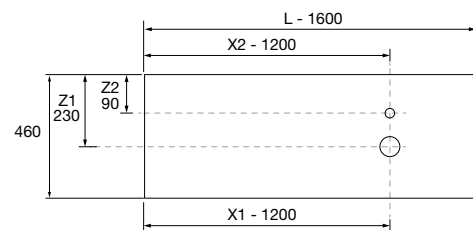

COMPAKT 1600 BALI

COD.	DESCRIPTION	€
COMPOSITION OF 1600		
1	91195 Worktop COMPAKT 46 Bali from 1401 to 1600 mm, for 1 countertop basin 1401 - 1600 x 460 x 120 mm	1149
2	97648 Countertop basin BICA Solid surface Bicolour without bottle trap or clicker waste Ø 390 x 105 mm	326
FULL SET PRICE		1475
OPTIONS		
COD.	DESCRIPTION	€
3	91121 Mirror OLIMPIA 920 Black velvet vertical with LED light (20 W- 5700°K.) IP44 920 x 520 x 30 mm	396
4	96435 Wall hung storage unit MONTERREY 800 Black velvet 1 metallic drawer with soft close 797 x 270 x 450 mm	474
5	96861 Worktop Black velvet for vanity and storage unit, not mechanized 807 x 16 x 460 mm	105
6	103974 Bottle trap SMART Matt black	78
7	102305 Open valve FLOW Matt black	62

Moment

Renoir

mam

Uniq

COMPAKT

PRICE LIST ORIGINAL