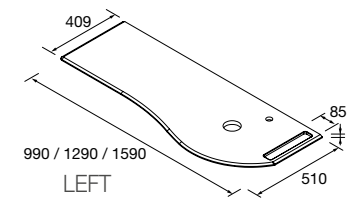

Matt white solid surface	Black slate	White marble	Terrazo natura
	COD. €	COD. €	COD. €	COD. €
900	85968 427	96760 463	97392 463	103296 463
1200	85970 467	96761 512	97393 512	103297 512
1500	91129 635	96762 683	97394 683	103298 683

OPTIONAL MACHINED FOR WASHBASIN, TAP AND TOWEL RAIL

Download order sheet