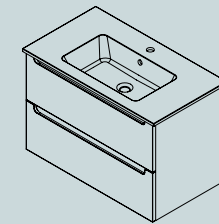

187 - Monterrey