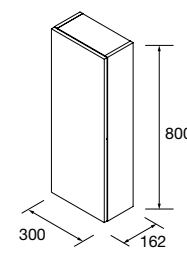

Original

original E-05 5

**ALLIANCE MOMENT 400 1 DOOR**

1 door tower push opening system and Onix interior. 110° opening Hinges, right/left. With 1 glass shelf height adjustable.

	White cotton	Black velvet	Matt anthracite	Macchiato	Blue fog	Night blue	Green forest	
	COD.	COD.	COD.	COD.	COD.	COD.	COD.	€
300	96928	96929	96938	96935	96936	96937	96939	224