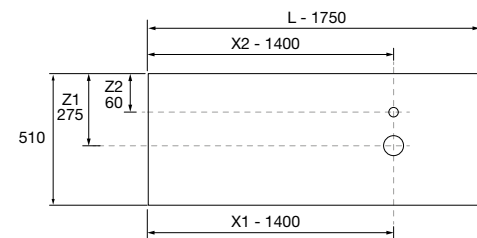

COMPAKT 1750 GREY STONE

COD.	DESCRIPTION	€
COMPOSITION OF 1750		
1	26103 Worktop COMPAKT 51 Grey stone from 1601 to 1800 mm, for 1 countertop basin 1601 - 1800 x 510 x 120 mm	1311
2	91487 Countertop basin VERILA White porcelain without bottle trap or waste 400 x 120 x 300 mm	215
FULL SET PRICE		1526
OPTIONS		
COD.	DESCRIPTION	€
3	91115 Mirror REFLEXO 1400 horizontal vertical LED light (4,4 W/m - 4000*K) IP 44 1400 x 600 mm	495
4	97478 Bespoken top Charcoal from 1401 to 1800 for vanity and storage unit, with or without faucet hole 1401 - 1800 x 40 x 460 mm	566
5	91494 Support Black x 2 30 x 200 x 440 mm	316
6	103974 Bottle trap SMART Matt black	78
7	102305 Open valve FLOW Matt black	62