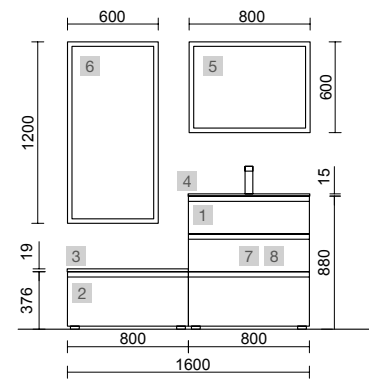

COD.	DESCRIPTION	€
COMPOSITION OF 1600		
1	Vanity MOMENT 800 Real 3 soft close drawers 797 x 880 x 452 mm	1901
2	Wall hung vanity MOMENT 800 Real 1 soft close drawer 797 x 356 x 452 mm	1036
3	Worktop Real to 1000 for vanity and storage unit, with or without tap hole <1000 x 19 x 460 mm	374
4	Basin VILNA 805 Matt mineralsolid without bottle trap or clicker waste 805 x 460 x 15 mm	380
FULL SET PRICE		3691

OPTIONS		
COD.	DESCRIPTION	€
5	Mirror ROMA 800 horizontal vertical with black frame, LED light (10,8W/m - 5500°K.) IP44 600 x 800 mm	426
6	Mirror ROMA 1200 horizontal vertical with black frame, LED light (10,8W/m - 5500°K.) IP 44 1200 x 600 mm	508
7	103973 Bottle trap POSYX Chrome brass	54
8	102306 Clicker valve FLOW Matt black	66