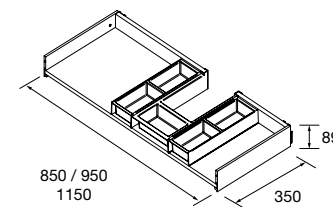

METALLIC DRAWER WITH PIPE CUTOUT, LEFT

Metallic drawer full extension with pipe cutout, Onix interior

onix		
	COD.	€
900	103629	190
1000	103418	202
1200	103420	226