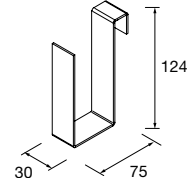

TOILET ROLL HOLDER LLOYD

Sheet metal toilet roll holder. 2 mm thick.

Matt white	Matt black	
COD.	COD.	€
97662	97669	50