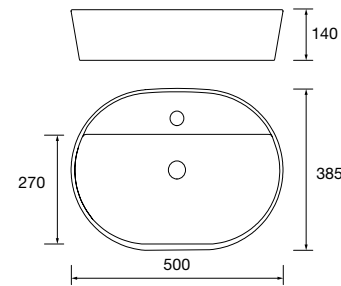

Countertop basin VERILA White porcelain
without bottle trap or waste
400 x 120 x 300 mm
91487 215 €