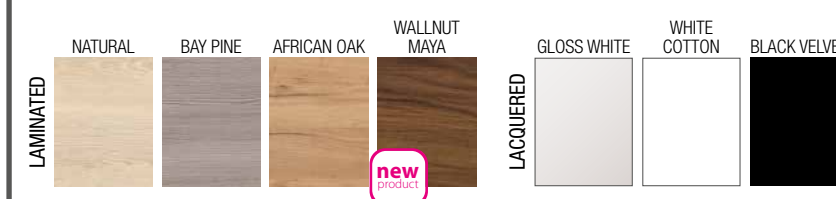

M modular E-05 5

M modular E-05 5

DETAILS

MATERIALS

FEATURES

DETAILS

MATERIALS

FEATURES

DETAILS

MATERIALS

FEATURES

DETAILS

MATERIALS

FEATURES

FINISHES

FINISHES