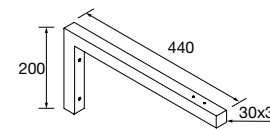

WORKTOPS WITH A THICKNESS OF 16 MM

Worktops 16mm thick. Sizes from 600 to 1200 not mechanized Finishes in melamine and lacquered

	Gloss white	White cotton	Black velvet	Natural	Africa oak	Bay pine	Walnut Maya	
	COD.	COD.	COD.	COD.	COD.	COD.	COD.	€
600	22960	96819	96820	22963	91086	22962	102253	91
700	96827	96839	96840	96841	96842	96843	102819	98
800	22964	96848	96861	22967	91087	22966	102254	105
900	97401	97402	97403	97405	97406	97407	102820	111
1000	22968	96864	96880	22971	91088	22970	102255	118
1200	22972	96890	96898	22975	91089	22974	102256	131

NOTE: more options for bespoke and machined worktops on page 298

WORKTOPS THICKNESS 40 MM

Worktops with 40 mm thickness, sizes from 600 to 1200 and custom made not mechanized. Finishes in melamine and high pressure laminate (HPL).

	Gloss white	White cotton	Black velvet	Africa oak	Charcoal	
	COD.	COD.	COD.	COD.	COD.	€
600	97432	97433	97434	23016	97435	217
700	97436	97437	97438	97440	97439	245
800	97441	97442	97443	23017	97444	274
900	97445	97446	97447	97448	97449	312
1000	97450	97451	97452	23018	97453	338
1200	97454	97455	97456	23019	97457	397

NOTE: more options for bespoke and machined worktops on page 298

WORKTOPS WITH A THICKNESS OF 12 MM

Worktops 12 mm thick in sizes from 600 to 1200 mm without machining. Matt white finish, terrazo and white marble in solid surface, black slate in compact

	Matt white solid surface		Black slate		White marble		Terrazo natura	
	COD.	€	COD.	€	COD.	€	COD.	€
600	97495	234	97501	294	97507	294	102266	294
700	97496	246	97502	306	97508	306	103299	306
800	97497	258	97503	318	97509	318	102267	318
900	97498	270	97504	330	97510	330	103300	330
1000	97499	282	97505	354	97511	354	102268	354
1200	97500	306	97506	378	97512	378	102270	378

NOTE: more options for bespoke and machined worktops on page 298

WORKTOP TOWEL RAIL SUPPORT