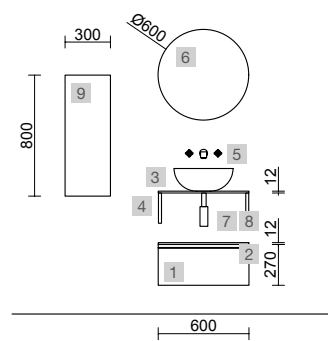

SPiRiT 600 BLUE FOG

COD.	DESCRIPTION	€	OPTIONS
COMPOSITION OF 600			
1	103425 Wall hung storage unit SPIRiT 600 Blue fog 1 metallic drawer with soft close 598 x 270 x 450 mm	348	6 91120 Mirror MOON 600 round with light (4,4 W/m - 4000°K) IP44 Ø 600 mm
2	90986 Handle SPIRiT 600 Soft white	19	7 103975 Bottle trap SMART Chrome brass
3	97495 Worktop Matt white solid surface x 2 for vanity and storage unit, not mechanized 600 x 12 x 460 mm	468	8 102303 Open valve FLOW Chrome
4	91495 Support White x 2 30 x 200 x 440 mm	316	
5	26536 Countertop basin BOL Matt white solid surface without bottle trap or clicker waste Ø 390 x 140 mm	287	
FULL SET PRICE		1438	
AUXILIARY			
9	96948 Cabinet ALLIANCE 300 Blue fog left / right 1 door push opening system 300 x 800 x 162 mm	250	

SPiRiT 700 NIGHT BLUE

COD.	DESCRIPTION	€	OPTIONS
COMPOSITION OF 700			
1	103459 Wall hung vanity SPIRiT 700 Night blue 2 metallic drawers with soft close 697 x 540 x 450 mm	541	5 103357 Mirror OVALO horizontal vertical 500 x 1000 mm
2	96840 Worktop Black velvet for vanity and storage unit, not mechanized 707 x 16 x 460 mm	98	6 91238 Light GILDA 90 (5 W- 4000°K) IP44 Ø 90 mm
3	24717 Set of 2 legs UNIHQ Black 230 mm	47	7 103973 Bottle trap POSYX Chrome brass
4	102282 Countertop basin CARLA 45 Denim porcelain without bottle trap or clicker waste 455 x 325 x 135 mm	323	8 102305 Open valve FLOW Matt black
FULL SET PRICE		1009	
AUXILIARY			
9	103356 Mirror OASIS 400 round Ø 400 mm	83