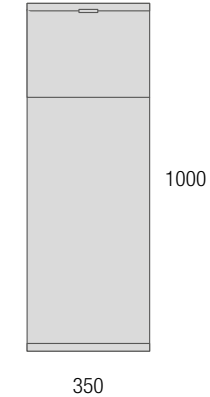

1000 DRESSING TALL UNIT