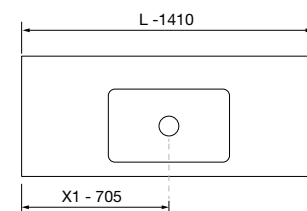

OPTIONS		
COD.	DESCRIPTION	€
4	97601 Mirror ORLEANS 1400 horizontal with LED light, sensor (30+36 W-5700°K.) IP 44 1400 x 700 mm	599
5	103973 Bottle trap POSYX Chrome brass	54
6	102306 Clicker valve FLOW Matt black	66