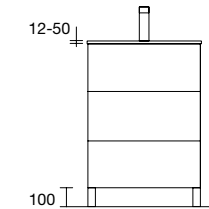

**LEGS FOR INTEGRAL
WASHBASINS HEIGHT 100 mm**

**LEGS FOR WASH BOWLS / VENETO
HEIGHT 20 mm**

Required legs for vanities of 3 drawers

SET OF 2 CHROME LEGS

Set of 2 chrome plated legs height 330
30 x 30 x 330 mm

Chrome	
COD.	€
23899	29