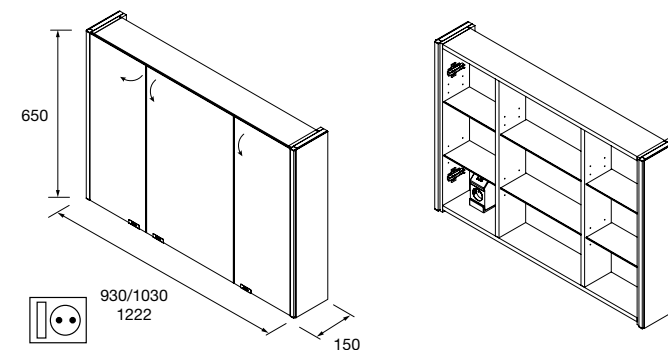

**Cabinet ALLIANCE 1200**  
 3 soft close double mirror doors with switch and socket and LED side light, IP44 (21,5W)  
 1222 x 650 x 150 mm  
**83166 1117 €**

HOOK LLOYD

BASKET LLOYD

TOWELL RAIL LLOYD

TALL LLOYD STRUCTURED