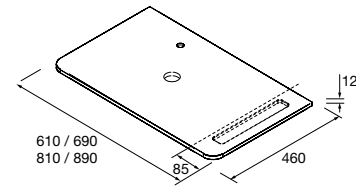

WORKTOP UNIQ 12 MM.

Bespoke Uniq worktop with machining option for tap, countertop basin and integrated towel rail. 4 finishes available. Order form to be completed.

	Matt white solid surface		Black slate		White marble		Terrazzo natura	
	COD.	€	COD.	€	COD.	€	COD.	€
600	96779	270	96783	330	97373	330	103176	330
800	96780	306	96784	366	97374	366	103177	366