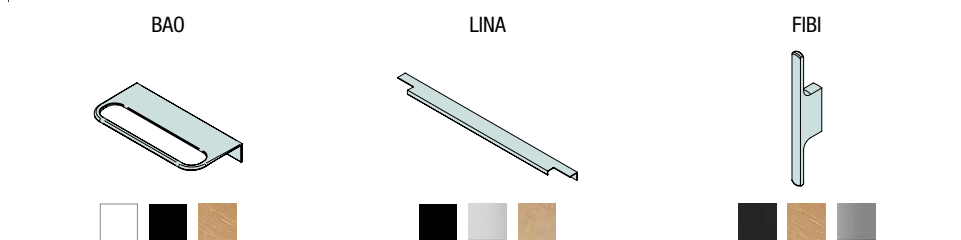

### BIBA HANDLE

Fronts with 3D design and linear machining result an elegant and modern bathroom furniture, which is complemented by a wide range of finishes in wood design and monocolours.

Interiors that adapt to your needs, choose the solution with 1 large capacity storage drawer or 2 drawers with internal drawer to organise small objects. Both options with Grass V8 metal drawer.