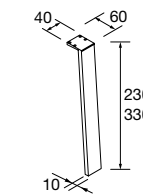

KLIM 230 / 330 2 LEGS SET

Optional set of 2 aluminium legs for wall hung unit, 3 finishes available, height 230/330 mm.

	White COD.	Black COD.	Anodized COD.	€
230	84135	84136	84137	28
330	84131	84132	84134	35