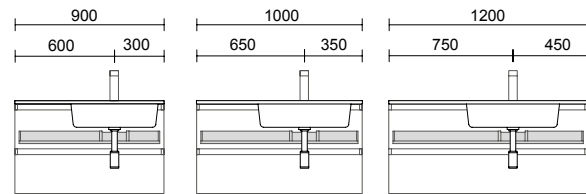

NOTE: Can be combined with Spirit and Monterrey ranges