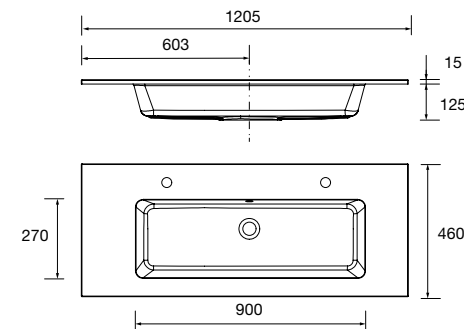

Basin VILNA 1205 Matt mineralsolid

1 sink, 2 taps without bottle trap or
clicker waste
1205 x 460 x 15 mm

97046 533 €