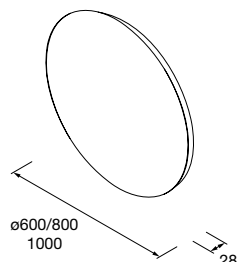

- **Mirror MITO CURVE 600**
  round with LED light (7 W- 4000°K.) IP 44
  Ø 600 mm
  103358 473 €
- **Mirror MITO CURVE 800**
  round with LED light (7 W- 4000°K.) IP 44
  Ø 800 mm
  103359 521 €
- **Mirror MITO CURVE 1000**
  round with LED light (7 W- 4000°K.) IP 44
  Ø 1000 mm
  103360 665 €

- **Mirror GLOBE 600 Gold**
  round with LED light, sensor
  (12 W- 5700°K.) IP 44
  Ø 600 mm
  97618 410 €
- **Mirror GLOBE 800 Gold**
  round with LED light, sensor
  (10 W- 5700°K.) IP 44
  Ø 800 mm
  97636 440 €
- **Mirror GLOBE 1000 Gold**
  round with LED light, sensor
  (20 W- 5700°K.) IP 44
  Ø 1000 mm
  97639 515 €
- **Mirror GLOBE 600 White**
  round with LED light, sensor
  (12 W- 5700°K.) IP 44
  Ø 600 mm
  97604 410 €
- **Mirror GLOBE 800 White**
  round with LED light, sensor
  (10 W- 5700°K.) IP 44
  Ø 800 mm
  97634 440 €
- **Mirror GLOBE 1000 White**
  round with LED light, sensor
  (20 W- 5700°K.) IP 44
  Ø 1000 mm
  97637 515 €
- **Mirror GLOBE 600 Black**
  round with LED light, sensor
  (12 W- 5700°K.) IP 44
  Ø 600 mm
  97614 410 €
- **Mirror GLOBE 800 Black**
  round with LED light, sensor
  (10 W- 5700°K.) IP 44
  Ø 800 mm
  97635 440 €
- **Mirror GLOBE 1000 Black**
  round with LED light, sensor
  (20 W- 5700°K.) IP 44
  Ø 1000 mm
  97638 515 €

- **Mirror MOON 600**
  round with light (4,4 W/m - 4000°K)
  IP44
  Ø 600 mm
  91120 342 €
- **Mirror MOON 800**
  round with light (4,4 W/m - 4000°K)
  IP44
  Ø 800 mm
  83963 379 €
- **Mirror MOON 1000**
  round with light (4,4 W/m - 4000°K.)
  IP44
  Ø 1000 mm
  83964 422 €

- **Mirror DOPPIO**
  round double with light (20 W-
  4000°K.) IP44
  1150 x 800 mm
  103355 474 €