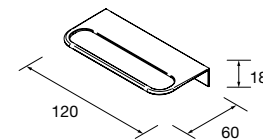

HANDLE BAO

Handle for vanity

	Matt white	Matt black	Cava Brushed gold	€
	COD.	COD.	COD.	
120	102263	102264	102265	16