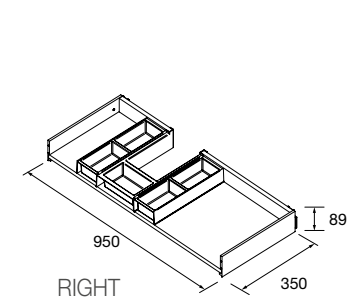

METALLIC DRAWER WITH PIPE CUTOUT

Metallic drawer full extension with pipe cutout, Onix interior

	onix	
	COD.	€
1000	103417	202