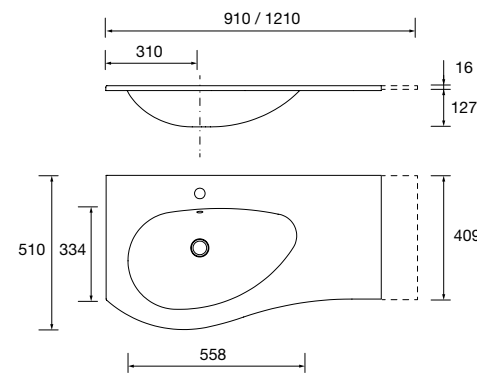

Matt finish