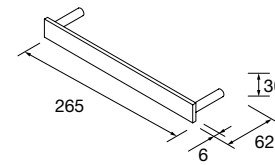

CABINET ALLIANCE 1 DOOR

1 door wall hung unit with PUSH opening system and Onix interior finish. Hinges with 110° opening.
Reversible. With a height adjustable wooden shelf.
it can be combined with series:
Spirit / Monterrey

	Natural	Africa oak	Bay pine	Walnut Maya	€
300	97016	97017	97018	102830	216

	Gloss white	White cotton	Black velvet	Matt anthracite	Macchiato	Blue fog	Night blue	Terracota	Green forest	€
300	97013	97014	97015	97023	97020	97021	97022	103623	97024	240

HANDLE - TOWEL RAIL REMOVABLE FOR ALLIANCE STORAGE UNIT

Handle for storage unit on different finishes, not included

	Matt white	Matt black	Gloss anodized	€
300	96995	96996	96999	34