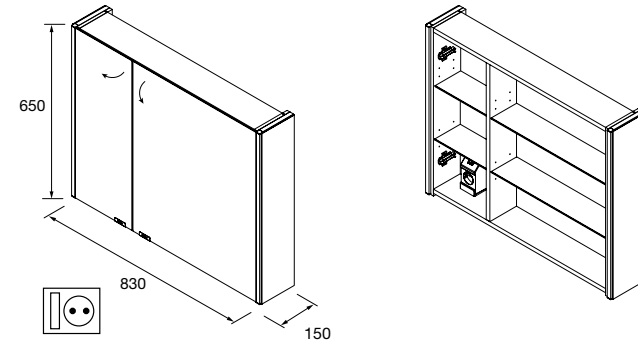

Cabinet ALLIANCE 900
3 soft close double mirror doors with switch and socket and LED side light, IP44 (21,5W)
930 x 650 x 150 mm
83164 907 €