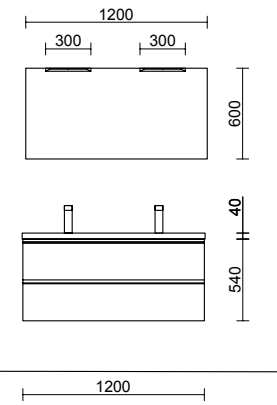

Eco options

896€

Eco plus

1197€

Wall hung vanity Bay pine • Handle black • Worktop Black Velvet •
Washbasin Bica bicolour • Mirror Oasis • Light Pandora black

1390€

1400€

1046€

1252€

REDUCED DEPTH