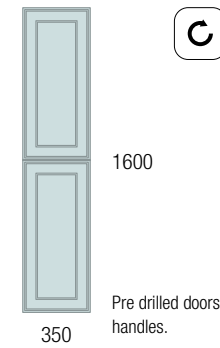

2 DOORS TALL UNIT

Pre drilled doors for optional handles.