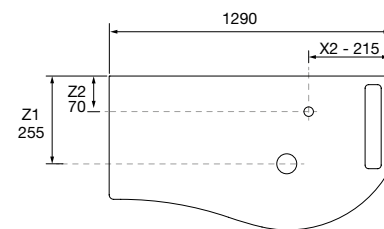

AUXILIARY		
COD.	DESCRIPTION	€
8	96941 Cabinet ALLIANCE 300 White cotton x 2 left / right 1 door push opening system 300 x 800 x 162 mm	500
9	96929 Cabinet ALLIANCE 300 Black velvet x 2 left / right 1 door push opening system 300 x 400 x 162 mm	448