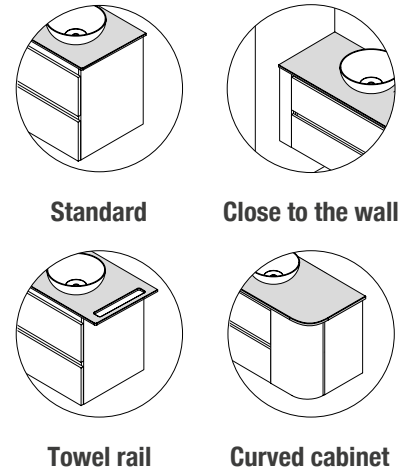

Available finishes