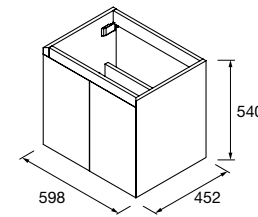

WALL-HUNG UNIT MOMENT 2 DOORS

Wall hung vanity 2 doors, with wide-opening hinges with soft close. Interior made of natural veneer with height adjustable shelf.

	Pure COD.	Real COD.	Intense COD.	€
600	91404	91405	91406	1156