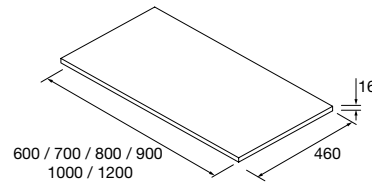

WORKTOPS WITH A THICKNESS OF 16 MM

Worktops 16mm thick. Sizes from 600 to 1200 not mechanized Finishes in melamine and lacquered

	Gloss white	White cotton	Black velvet	Natural	Africa oak	Bay pine	Walnut Maya	
	COD.	COD.	COD.	COD.	COD.	COD.	COD.	€
600	22960	96819	96820	22963	91086	22962	102253	91
700	96827	96839	96840	96841	96842	96843	102819	98
800	22964	96848	96861	22967	91087	22966	102254	105
900	97401	97402	97403	97405	97406	97407	102820	111
1000	22968	96864	96880	22971	91088	22970	102255	118
1200	22972	96890	96898	22975	91089	22974	102256	131

NOTE: more options for bespoke and machined worktops on page 298

WORKTOPS THICKNESS 40 MM

Worktops with 40 mm thickness, sizes from 600 to 1200 and custom made not mechanized. Finishes in melamine and high pressure laminate (HPL).