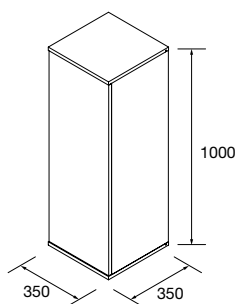

ALLIANCE TALL UNIT 1000 1 DOOR

Reversible 1 door tall unit with push-open system. Onix interior with 2 adjustable glass shelves. 110° opening hinges.

	Natural	Africa oak	Bay pine	Walnut Maya	€
350	24589	91071	24736	102837	347

	Gloss white	White cotton	Black velvet	€
350	24588	96961	96962	359