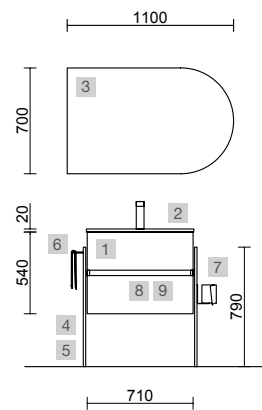

COD.	DESCRIPTION	€	
COMPOSITION OF 500			
1	96681	Wall hung vanity FUSSION LINE 500 DEPTH 40 Africa oak 2 soft close drawers 497 x 540 x 385 mm	342
2	21564	Basin Depth 40 IBERIA 510 White porcelain without bottle trap or clicker waste 510 x 20 x 395 mm	150
FULL SET PRICE		492	
OPTIONS			
COD.	DESCRIPTION	€	
3	103358	Mirror MITO CURVE 600 round with LED light (7 W- 4000°K.) IP 44 Ø 600 mm	473
4	97720	Metal structure TALL LLOYD Matt black x 2 for Kompakt units and structures 333 x 16 x 790 mm	444
5	97710	Coupling LLOYD Matt black x 4 for vanity unit 297 x 15 x 30 mm	216
6	103973	Bottle trap POSYX Chrome brass	54
7	102306	Clicker valve FLOW Matt black	66

AUXILIARY			
COD.	DESCRIPTION	€	
8	97684	Wooden front LLOYD Africa oak 400 x 130 x 29 mm	47
9	97689	Wooden front LLOYD Africa oak 600 x 130 x 29 mm	59
10	97690	Wooden front LLOYD Africa oak 800 x 130 x 29 mm	71
11	97665	Hook LLOYD Matt black for Lloyd units and structures 30 x 124 x 50 mm	46
12	97667	Shelf LLOYD Matt black for Lloyd units and structures 90 x 124 x 100 mm	78
13	97666	Shelf LLOYD Matt black for Lloyd units and structures 220 x 32 x 112 mm	90
14	97670	Basket LLOYD Matt black for Lloyd units and structures 90 x 124 x 100 mm	102
15	97664	Towel rail LLOYD Matt black for Lloyd units and structures 340 x 95 x 32 mm	102