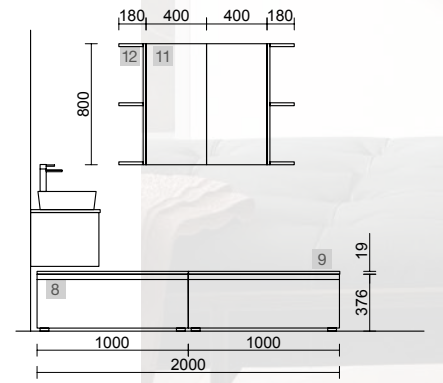

MOMENT 2000 INTENSE

COD.	DESCRIPTION	€
COMPOSITION OF 2000		
1	91367 Wall hung vanity MOMENT 1000 Intense x 2 1 soft close drawer 997 x 356 x 452 mm	2338
2	91426 Worktop Intense from 1801 to 2000 for vanity and storage unit, with or without tap hole 1801 - 2000 x 19 x 460 mm	724
3	24553 Countertop basin VARMEGA White porcelain without bottle trap or waste 500 x 385 x 140 mm	200
FULL SET PRICE		3262

OPTIONS		
COD.	DESCRIPTION	€
4	83964 Mirror MOON 1000 round with light (4,4 W/m - 4000%K) IP44 Ø 1000 mm	422
5	91467 Towel rail shelf MOMENT 430 Intense with towel rail 430 x 125 x 125 mm	253
6	103973 Bottle trap POSYX Chrome brass	54
7	102303 Open valve FLOW Chrome	62

AUXILIARY		
COD.	DESCRIPTION	€
8	91367 Wall hung vanity MOMENT 1000 Intense x 2 1 soft close drawer 997 x 356 x 452 mm	2338
9	91426 Worktop Intense from 1801 to 2000 for vanity and storage unit, with or without tap hole 1801 - 2000 x 19 x 460 mm	724
10	91451 Wall hung tall unit MOMENT 1600 Intense 2 left / right doors with soft close 400 x 1600 x 352 mm	1799
11	91457 Cabinet MOMENT 400 Intense x 2 1 left / right door with soft close 400 x 800 x 181 mm	1524
12	91477 Shelf MOMENT 800 Intense x 2 180 x 800 x 180 mm	584