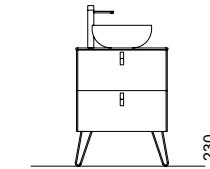

LEGS FOR COUNTERTOP BASINS HEIGHT 230 MM

LEGS FOR INSET WASHBASINS HEIGHT 330 MM

Complement vanities of 2 drawers with our selection of legs