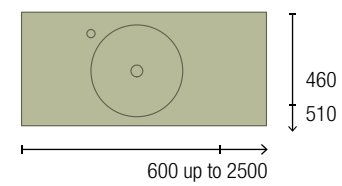

1 COUNTERTOP BASIN