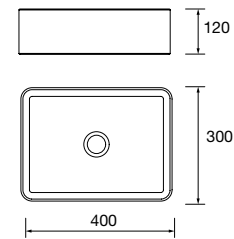

new product Countertop basin CARLA 45 White porcelain
without bottle trap or clicker waste
455 x 325 x 135 mm
103343 180 €