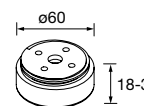

4 LEGS SET, Ø 60 MM

Required set of 4 legs for 3 drawers vanity unit, height adjustable from 18 to 30 mm.

Chrome	
COD.	€
97257	24