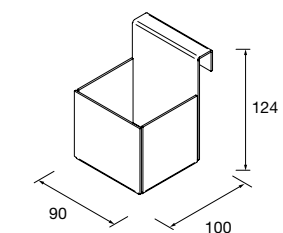

**BASKET LLOYD**

Sheet metal basket. Thickness 2 mm.

Matt white	Matt black	
COD.	COD.	€
97663	97670	102

**DOUBLE TOWEL RAIL JAZZ**

Double towel rail JAZZ.

White	Black	Gloss anodized	
COD.	COD.	COD.	€
23028	27043	23025	70