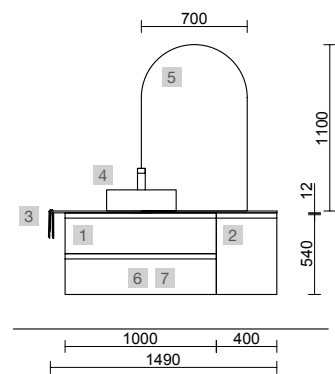

MOMENT 1490 PURE

COD.	DESCRIPTION	€
COMPOSITION OF 1490		
1	91374 Wall hung vanity MOMENT 1000 Pure 2 soft close drawers 997 x 540 x 452 mm	1728
2	91410 Wall hung storage unit MOMENT 400 Pure 1 left / right door with soft close 400 x 540 x 452 mm	902
3	103716 Worktop White marble from 1411 to 1610 for vanity and storage unit, with or without tap hole 1411 - 1610 x 12 x 460 mm	647
4	97649 Countertop basin TALEA Matt white solid surface without bottle trap or clicker waste 360 x 115 x 360 mm	302
FULL SET PRICE		3579
OPTIONS		
COD.	DESCRIPTION	€
5	97644 Mirror EMILE 700 horizontal vertical with LED light (20 W- 5700°K) IP 44 700 x 1100 mm	488
6	103973 Bottle trap POSYX Chrome brass	54
7	102303 Open valve FLOW Chrome	62

Moment

Renoir

mam

Uniq

COMPACT

PRICE LIST ORIGINAL