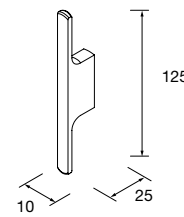

HANDLE FIBI

Handle for vanity

	Matt black	Brass	Chrome stainless steel	€
	COD.	COD.	COD.	
126	103334	103335	103336	20