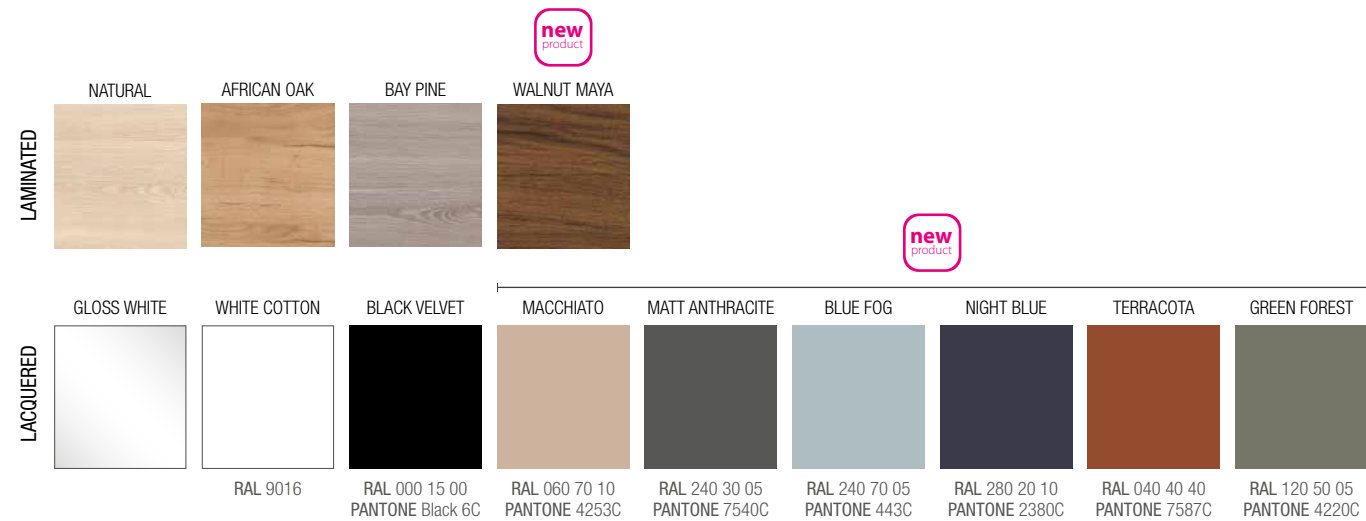

3 DRAWERS VANITY UNIT

DETAILS

MATERIALS

FEATURES

FINISHES

COMPLEMENT