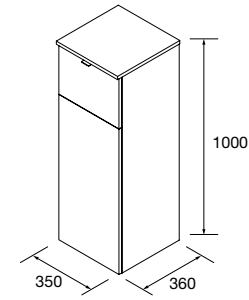

ALLIANCE 1000 DRESSING TALL UNIT, 1 DRAWER AND 1 DOOR

Reversible 1 door tall unit with push-open system. Onix interior with 2 adjustable glass shelves. 110° opening hinges.

	Natural	Africa oak	Bay pine	Walnut Maya	€
350	83444	91072	83448	102836	473

	Gloss white	White cotton	Black velvet	€
350	83441	96972	96973	485