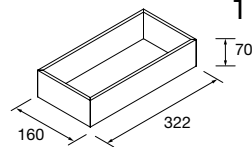

INTERIOR DRAWER ORGANISER, 1 COMPARTMENT

Black COD.	€
322 104592	44