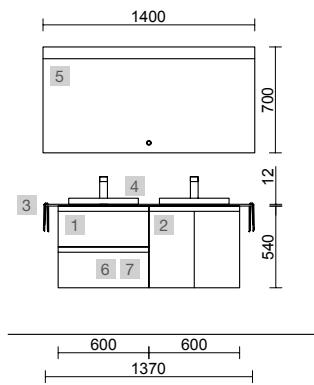

Moment

Renoir

mam

Uniq

COMPACT

PRICE LIST ORIGINAL