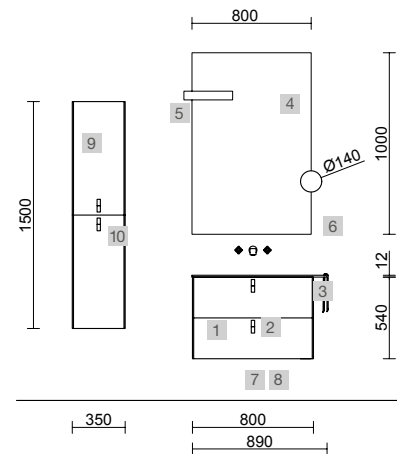

Moment

Renoir

mam

Uniq

COMPAKT

PRICE LIST ORIGINAL