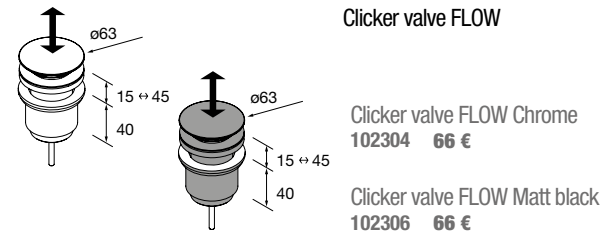

DRAIN PIPES

Reduced bottle trap CONEX White
102307 66 €

Bottle trap CONEX Chrome brass
103976 102 €