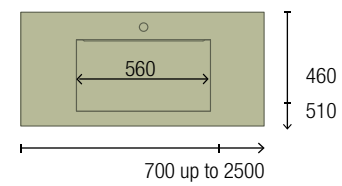

ELEGANT

Distinguished and majestic, its presence does not go unnoticed. Kompakt offers high quality made-to-measure options. Define your style and expand your storage solutions by combining with our modular series and the Alliance auxiliary units.

COMPAKT 1 SINK

SINK 460

SINK 560

1 COUNTERTOP BASIN

COMPAKT 2 SINKS

SINK 460

SINK 560

2 COUNTERTOP BASINS

COMPAKT SHELVES

DETAILS

FEATURES

FINISHES

100% phenolic compact material – HPL

Solution for bathrooms of all sizes: made-to-measure worktops. Now you can make the most of the space in your bathroom with customized worktops that arrange perfectly to any size from 600 to 2500mm. Enjoy a functional and aesthetic design, making the most of every centimeter.

Kompakt collection is built to last and to meet the requirements and demands of the most discerning customers. With all the necessary warranties, it offers exceptional durability and reliability.

Customize your bathroom project with Kompakt collection, with a variety of finishes, solutions, and washbasins to suit your needs.