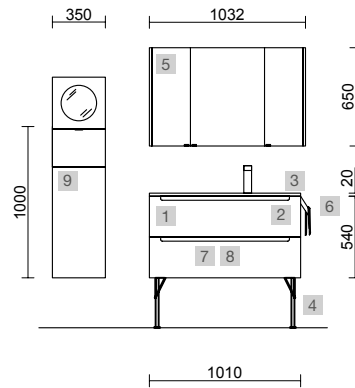

COD.	DESCRIPTION	€
COMPOSITION OF 1000		
1	26681 Wall hung vanity MONTERREY 1000 Gloss white 2 metallic drawers with soft close 997 x 540 x 450 mm	771
2	103418 Complete drawer METALLIC onix upper drawer for vanity unit of 1000 mm with pipe cotout deep 45 950 x 90 x 350 mm	202
3	97062 Basin CONSTANZA 1000 storage unit on the left White porcelain without bottle trap or clicker waste, for vanity unit of 1000 1010 x 20 x 460 mm	311
4	84126 Set of 2 legs DEVA Black 330 mm	66
FULL SET PRICE		1350

OPTIONS		
COD.	DESCRIPTION	€
5	83165 Cabinet ALLIANCE 1000 3 soft close double mirror doors with switch, socket and LED side light, IP44 (21,5W) 1030 x 650 x 150 mm	979
6	27043 Double towel rail JAZZ Black depth 45 y 50 385 x 125 x 68 mm	70
7	103973 Bottle trap POSYX Chrome brass	54
8	102306 Clicker valve FLOW Matt black	66

AUXILIARY		
COD.	DESCRIPTION	€
9	83441 Dressing tall unit ALLIANCE Gloss white with door, drawer and folding mirror 352 x 1000 x 360 mm	485