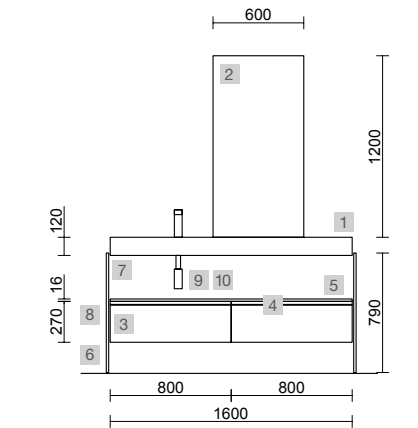

COD.	DESCRIPTION	€
COMPOSITION OF 1600		
1	83291 Worktop COMPAKT 46 Africa oak from 1401 to 1600 mm, with 1 large integrated sink 1401 - 1600 x 460 x 120 mm	1339
FULL SET PRICE		1339
OPTIONS		
COD.	DESCRIPTION	€
2	20742 Mirror REFLEXO 1200 horizontal vertical LED light (4,4 W/m - 4000*K) IP 44 1200 x 600 mm	440
3	90952 Wall hung storage unit SPIRIT 800 Africa oak x 2 1 metallic drawer with soft close 797 x 270 x 450 mm	744
4	90993 Handle SPIRIT 800 Soft black x 2	46
5	91097 Bespoken top Africa oak from 1401 to 1800 for vanity and storage unit, with or without tap hole 1401 - 1800 x 16 x 460 mm	276
6	97720 Metal structure TALL LLOYD Matt black x 2 for Kompakt units and structures 333 x 16 x 790 mm	444
7	97711 Coupling LLOYD Matt black x 2 for Kompakt countertop 297 x 15 x 30 mm	132
8	97710 Coupling LLOYD Matt black x 2 for vanity unit 297 x 15 x 30 mm	108
9	103974 Bottle trap SMART Matt black	78
10	102305 Open valve FLOW Matt black	62