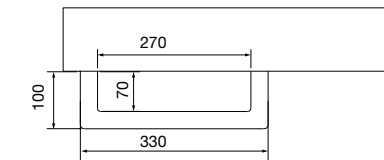

COMPAKT TOWEL RAIL

COMPAKT steel towel rail in epoxy painted or chromed. Composed of 2 pieces, it is served disassembled, it attaches to the COMPAKT fixing bracket with screws.

	Matt white	Matt black	Chrome	€
	COD.	COD.	COD.	
330	26194	26195	26193	129