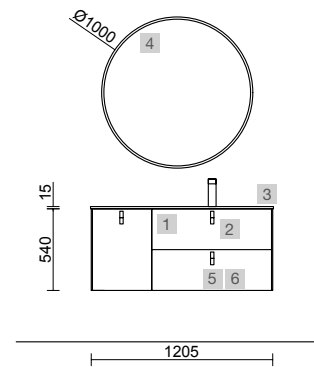

<b>OPTIONS</b>		
COD.	DESCRIPTION	€
4	103360 Mirror MITO CURVE 1000 round with LED light (7 W- 4000°K.) IP 44 Ø 1000 mm	665
5	103973 Bottle trap POSYX Chrome brass	54
6	102306 Clicker valve FLOW Matt black	66