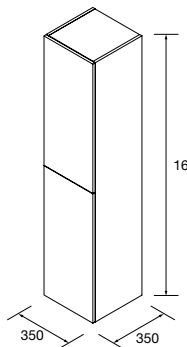

ALLIANCE TALL UNIT 1600 2 DOORS

Reversible 2-doors tall unit with push-open system. Onix interior with 4 adjustable glass shelves. 110° opening hinges.

	White cotton	Black velvet	Matt anthracite	Macchiato	Blue fog	Night blue	Green forest	
	COD.	COD.	COD.	COD.	COD.	COD.	COD.	€
350	81729	91035	96744	81730	81731	81733	96743	522