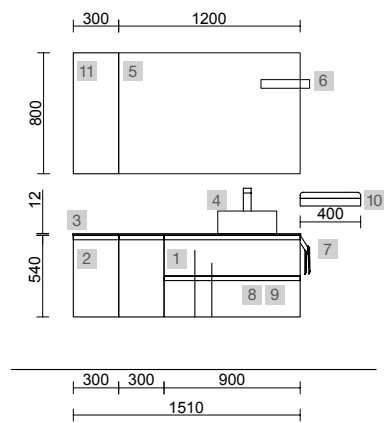

MAM 1500/L MACCHIATO

COD.	DESCRIPTION	€
COMPOSITION OF 1500		
1	83861 Wall hung vanity MAM 900 Macchiato left, 2 metallic drawers with soft close 897 x 540 x 505 mm	1192
2	83871 Wall hung storage unit MAM 300 Macchiato x 2 left 1 soft close door 300 x 540 x 404 mm	582
3	97388 Worktop MAM 1500 left White marble for countertop basin 1510 x 12 x 510 mm	672
4	97647 Countertop basin BICA Matt white solid surface without bottle trap or clicker waste Ø 390 x 105 mm	302
FULL SET PRICE		2748

OPTIONS		
COD.	DESCRIPTION	€
5	87584 Mirror SENA 1200 horizontal mirror 5 mm 1200 x 800 mm	170
6	97640 Light JUDI (5 W- 5700°K)	59
7	23028 Double towel rail JAZZ White depth 45 y 50 385 x 125 x 68 mm	70
8	103973 Bottle trap POSYX Chrome brass	54
9	102303 Open valve FLOW Chrome	62

AUXILIARY		
COD.	DESCRIPTION	€
10	82333 Shelf 400 Matt white solid surface 400 x 88 x 120 mm	118
11	96941 Cabinet ALLIANCE 300 White cotton left / right 1 door push opening system 300 x 800 x 162 mm	250