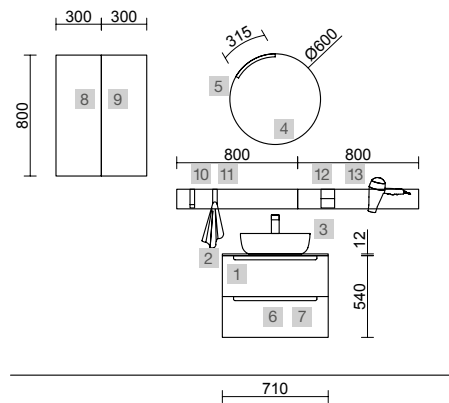

MONTERREY 700 TERRACOTA

COD.	DESCRIPTION	€
COMPOSITION OF 700		
1	103612 Wall hung vanity MONTERREY 700 Terracota 2 metallic drawers with soft close 697 x 540 x 450 mm	716
2	97496 Worktop Matt white solid surface for vanity and storage unit, not mechanized 700 x 12 x 460 mm	246
3	102280 Countertop basin CARLA 45 Clay porcelain without bottle trap or clicker waste 455 x 325 x 135 mm	323
FULL SET PRICE		1285
OPTIONS		
COD.	DESCRIPTION	€
4	91130 Mirror OASIS 600 round Ø 600 mm	95
5	103349 Light CIRCUS 315 (10,8 W - 4000%) IP 44 315 mm	179
6	103973 Bottle trap POSYX Chrome brass	54
7	102305 Open valve FLOW Matt black	62
AUXILIARY		
COD.	DESCRIPTION	€
8	96944 Cabinet ALLIANCE 300 Africa oak left / right 1 door push opening system 300 x 800 x 162 mm	238
9	103608 Cabinet ALLIANCE 300 Terracota left / right 1 door push opening system 300 x 800 x 162 mm	250
10	97690 Wooden front LLOYD Africa oak x 2 800 x 130 x 29 mm	142
11	97665 Hook LLOYD Matt black x 2 for Lloyd units and structures 30 x 124 x 50 mm	92
12	97670 Basket LLOYD Matt black for Lloyd units and structures 90 x 124 x 100 mm	102
13	97668 Hair dryer/straighteners holder LLOYD Matt black for Lloyd units and structures 140 x 32 x 106 mm	59