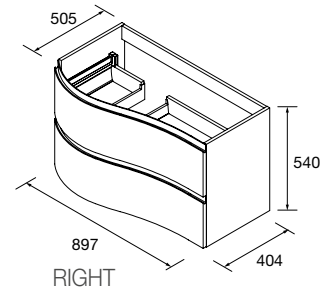

mam

original E-05 5

MAM WALL HUNG UNIT 2 DRAWERS R

Curved wall hung vanity unit with 2 full-extension metal drawers, Onix interiors and soft close. Capacity 40 kg.