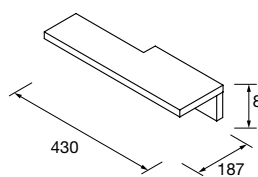

MIRROR SHELF (RIGHT)

Shelf to be combined with mirror. Supplied in kit format.

	Pure	Real	Intense	
	COD.	COD.	COD.	€
	91468	91470	91472	151