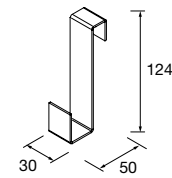

**LLOYD TOWEL RAIL**

Sheet metal towel rail. 2 mm thick.

Matt white	Matt black	
COD.	COD.	€
97657	97664	102

**HOOK LLOYD**

Sheet metal hook. 2 mm thick.

Matt white	Matt black	
COD.	COD.	€
97658	97665	46

**LLOYD SHELF**