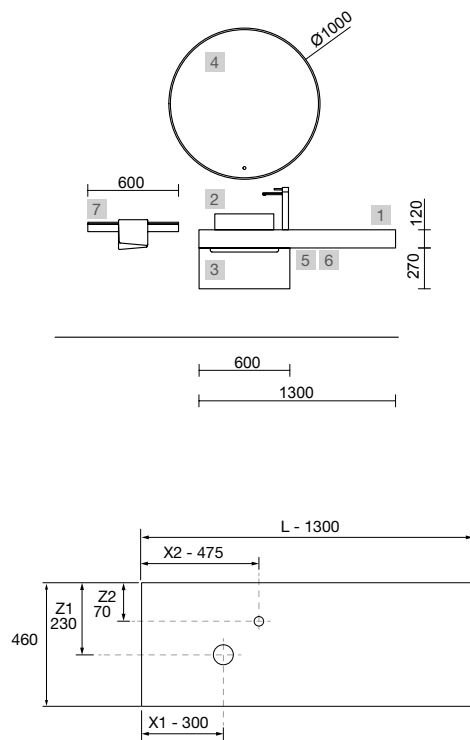

COMPAKT 1300 BALI

COD.	DESCRIPTION	€
COMPOSITION OF 1300		
1	91194 Worktop COMPAKT 46 Bali from 1201 to 1400 mm, for 1 wash bowl 1201 - 1400 x 460 x 120 mm	1003
2	91489 Countertop basin KANDY White porcelain without bottle trap or waste Ø 360 x 120 mm	242
3	96427 Wall hung storage unit MONTERREY 600 White cotton 1 metallic drawer with soft close 598 x 270 x 450 mm	450
FULL SET PRICE		1695
OPTIONS		
COD.	DESCRIPTION	€
4	97638 Mirror GLOBE 1000 Black round with LED light, sensor (20 W.- 5700°K) IP 44 Ø 1000 mm	515
5	103973 Bottle trap POSYX Chrome brass	54
6	102305 Open valve FLOW Matt black	62
AUXILIARY		
COD.	DESCRIPTION	€
7	26128 Towel rail shelf 600 Matt white solid surface 600 x 60 x 120 mm	166