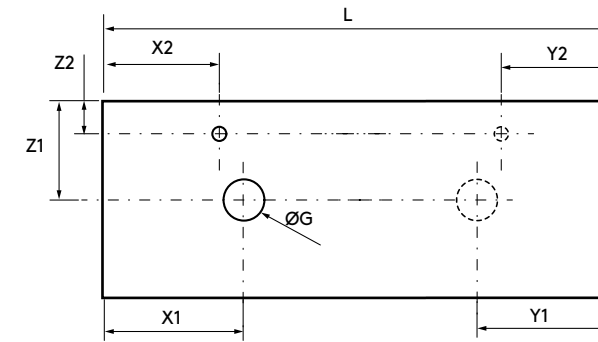

Countertop Basins (Porcelain)

ALTIRO Matt white porcelain	SEDUCTION White porcelain	KANDY White porcelain	LOKUM Matt black porcelain	VERILA White porcelain	VARMEGA White porcelain
COD. €	COD. €	COD. €	COD. €	COD. €	COD. €
24555 252	21854 216	91489 242	87734 258	91487 215	24553 200
TENTO 400 White porcelain	TENTO 500 White porcelain	CARLA 45 White porcelain	CARLA 45 Denim porcelain	CARLA 45 Hunter porcelain	CARLA 45 Clay porcelain
COD. €	COD. €	COD. €	COD. €	COD. €	COD. €
24551 188	24552 207	103343 180	102282 323	102283 323	102280 323

Countertop basins (Solid Surface)

BOL Matt white solid surface	BULKAN Solid surface black	TALEA Matt white solid surface	TALEA Solid surface Bicolour	BICA Matt white solid surface	BICA Solid surface Bicolour
COD. €	COD. €	COD. €	COD. €	COD. €	COD. €
26536 287	91491 310	97649 302	97652 326	97647 302	97648 326
BICA Blue fog solid surface	BICA Night blue solid surface	BICA Terracota solid surface	BICA Green forest solid surface	BICA Anthracite solid surface	BICA Macchiato solid surface
COD. €	COD. €	COD. €	COD. €	COD. €	COD. €
103312 359	103313 359	103314 359	103315 359	103316 359	102271 359

Semi inset basins (Solid Surface)

MAEL Matt white solid surface	MAEL Solid surface Bicolour
COD. €	COD. €
97654 302	97655 326

See our guide to worktop drill holes

Required information to order a custom-made worktop

Machined for one or two sinks and optional tap hole