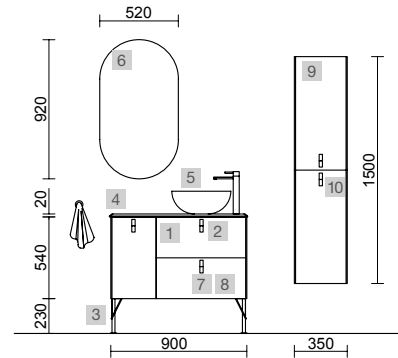

<b>OPTIONS</b>		
COD.	DESCRIPTION	€
6	103354 Mirror OLIMPIA 920 vertical with LED light (20 W- 5700°K.) IP44 920 x 520 x 30 mm	329
7	103973 Bottle trap POSYX Chrome brass	54
8	102305 Open valve FLOW Matt black	62