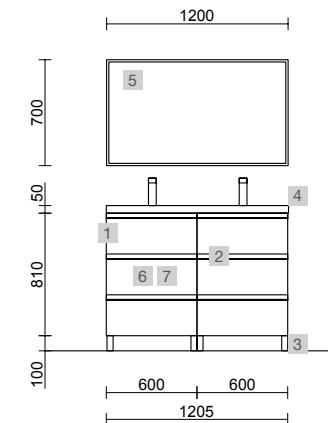

COD.	DESCRIPTION	€	OPTIONS	COD.	DESCRIPTION	€	
COMPOSITION OF 1200							
1	102754	Vanity SPIRIT 600 Bay pine x 2 3 metallic drawers with soft close 598 x 810 x 450 mm	1240	5	103364	Mirror MITO LINE 1200 horizontal with LED light (7 W-4000°K.) IP 44 1200 x 700 mm	647
2	90987	Handle SPIRIT 600 Soft black x 6	114	6	103973	Bottle trap POSYX Chrome brass x 2	108
3	83425	Set of 4 legs Matt black x 2 100 mm	36	7	102306	Clicker valve FLOW Matt black x 2	132
4	20753	Basin TOSCANA 1205 double White mineral load without bottle trap or clicker waste 1205 x 50 x 460 mm	474				
FULL SET PRICE		1864