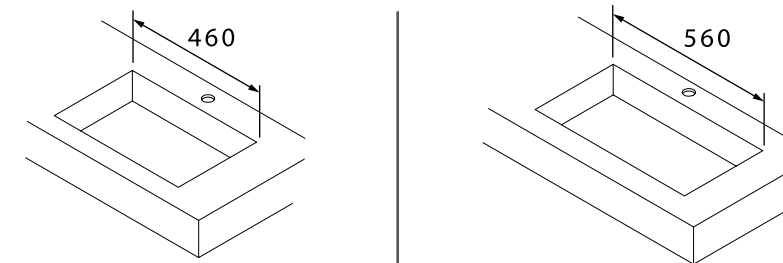

COMPAKT

WORKTOP UNIIQ (COMPACT STONE)

Uniiq worktop made of natural compact stone, 3 pre-drills to choose tap position according to sink.

	Calacatta	Marquina black	
	COD.	COD.	€
600	95083	95079	426
800	95084	96795	450

WORKTOP UNIIQ (COMPACT STONE) R

Uniiq worktop made of natural compact stone, 3 pre-drills to choose tap position according to sink.

	Calacatta	Marquina black	
	COD.	COD.	€
900	83914	83940	472
1200	83942	83943	630

WORKTOP UNIIQ (COMPACT STONE) L

Uniiq worktop made of natural compact stone, 3 pre-drills to choose tap position according to sink.

	Calacatta	Marquina black	
	COD.	COD.	€
900	85168	85169	472
1200	85171	85172	630

How to order your worktop with inset sink Kompakt

Available depths

Sink sizes

Number of sinks

Download and fill in interactive order form

www.salgar.net

Wall tap

Bol / Altiro / Seduction / Kandy / Lokum / Bulkan / Verila / Carla

High tap right / left

Bol / Altiro / Seduction / Kandy / Lokum / Bulkan

Centred tap

Bica / Talea