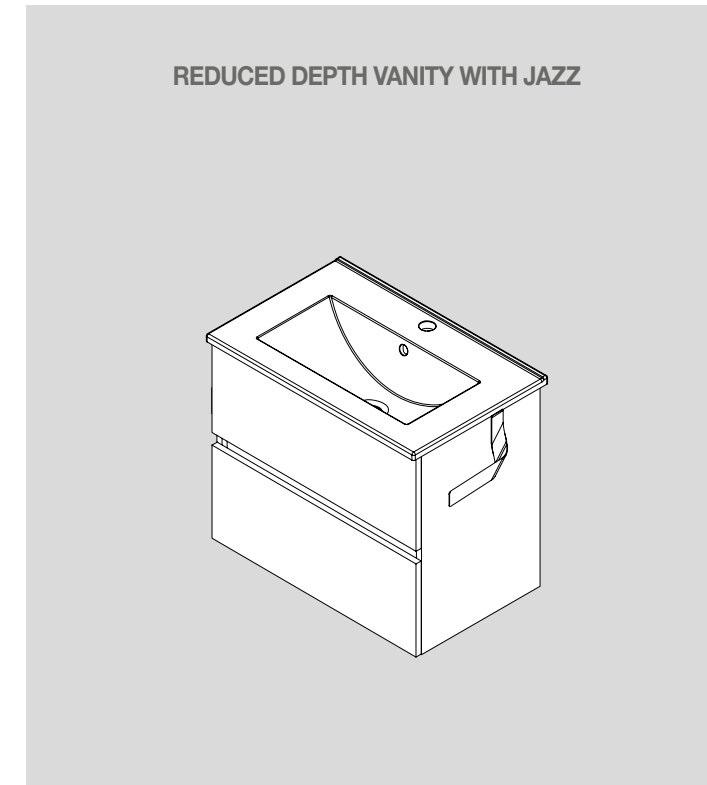

**BASKET LLOYD**

Sheet metal basket. Thickness 2 mm.

Matt white	Matt black	
COD.	COD.	€
97663	97670	102

**DOUBLE TOWEL RAIL JAZZ**

Double towel rail JAZZ.

White	Black	Gloss anodized	
COD.	COD.	COD.	€
23028	27043	23025	70