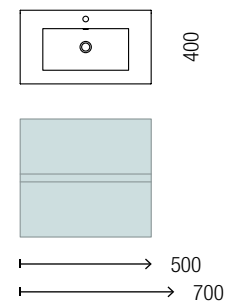

FUSSION LINE D-40