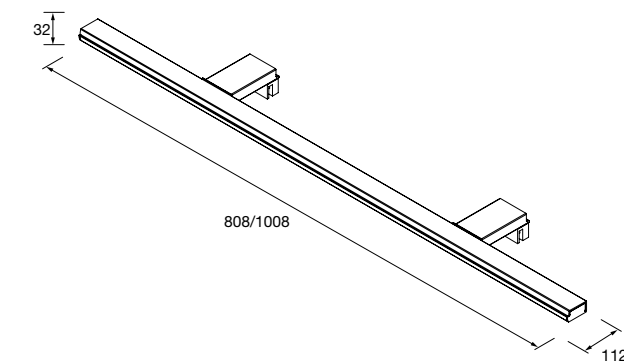

Light PANDORA 1008  
gloss chrome LED light (1 x 15 W  
-5700°K) IP 44 multihook fastening  
1008 x 112 x 32 mm  
**24549 224 €**

**Cabinet ALLIANCE 600**  
2 soft close double mirror doors with switch and socket  
598 x 650 x 150 mm  
**23409 575 €**