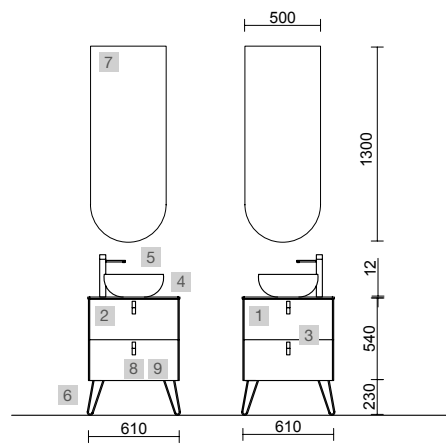

UNIIQ 600 SALVIA / BOSQUE

COD.	DESCRIPTION	€
COMPOSITION WITH 2 VANITIES 600		
1	96598 Wall hung vanity UNIIQ 600 Bosque 2 soft close drawers 598 x 540 x 450 mm	515
2	96615 Wall hung vanity UNIIQ 600 Salvia 2 soft close drawers 598 x 540 x 450 mm	515
3	24720 Handle UNIIQ Black x 2 Set of 2 units for Vanity/tall unit	36
4	96661 Worktop UNIIQ 600 Black slate x 2 not mechanized 610 x 12 x 460 mm	588
5	91491 Countertop basin BULKAN Solid surface black x 2 without bottle trap or clicker waste Ø 390 x 140 mm	620
6	24717 Set of 2 legs UNIIQ Black x 2 230 mm	94
FULL SET PRICE		2368
OPTIONS		
COD.	DESCRIPTION	€
7	97643 Mirror EMILE 500 x 2 horizontal vertical with LED light (20 W- 5700°K) IP 44 500 x 1300 mm	880
8	103973 Bottle trap POSYX Chrome brass x 2	108
9	102305 Open valve FLOW Matt black x 2	124