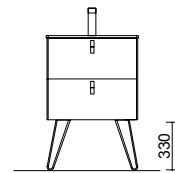

**LEGS FOR WASH BOWLS / VENETO
HEIGHT 230 mm**

**LEGS FOR INTEGRAL
WASHBASINS HEIGHT 330 mm**

Complement your vanities of 2 drawers with our selection of legs