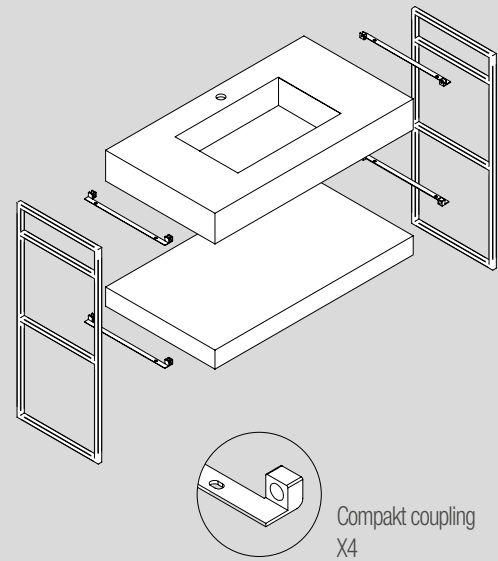

SEVERAL OPTIONS WITH LLOYD FRAMES AVAILABLE ON PAGE 292

LLOYD WITH COMPAKT TOP AND A SHELF