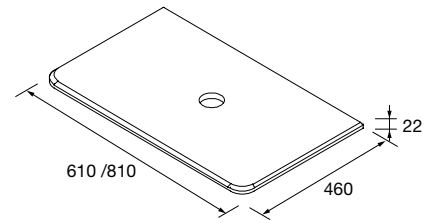

COMPAKT

WORKTOP UNIIQ (COMPACT STONE)

Uniiq worktop made of natural compact stone, 3 pre-drills to choose tap position according to sink.

	Calacatta	Marquina black	
	COD.	COD.	€
600	95083	95079	426
800	95084	96795	450

WORKTOP UNIIQ (COMPACT STONE) R

Uniiq worktop made of natural compact stone, 3 pre-drills to choose tap position according to sink.

	Calacatta	Marquina black	
	COD.	COD.	€
900	83914	83940	472
1200	83942	83943	630

WORKTOP UNIIQ (COMPACT STONE) L

Uniiq worktop made of natural compact stone, 3 pre-drills to choose tap position according to sink.

	Calacatta	Marquina black	
	COD.	COD.	€
900	85168	85169	472
1200	85171	85172	630

How to order your worktop with inset sink Kompakt

Available depths

Sink sizes

Number of sinks

Download and fill in interactive order form

www.salgar.net

Wall tap

Bol / Altiro / Seduction / Kandy / Lokum / Bulkan / Verila / Carla

High tap right / left

Bol / Altiro / Seduction / Kandy / Lokum / Bulkan

Centred tap

Bica / Talea