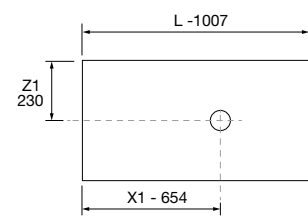

MOMENT 1000 INTENSE

COD.	DESCRIPTION	€
COMPOSITION OF 1000		
1	91367 Wall hung vanity MOMENT 1000 Intense 1 soft close drawer 997 x 356 x 452 mm	1169
2	91423 Worktop Intense to 1000 for vanity and storage unit, with or without tap hole <1000 x 19 x 460 mm	374
3	102283 Countertop basin CARLA 45 Hunter porcelain without bottle trap or clicker waste 455 x 325 x 135 mm	323
FULL SET PRICE		1866

OPTIONS		
COD.	DESCRIPTION	€
4	103357 Mirror OVALO horizontal vertical 500 x 1000 mm	119
5	97640 Light JUDI (5 W- 5700°K)	59
6	102305 Open valve FLOW Matt black	62
7	103973 Bottle trap POSYX Chrome brass	54

AUXILIARY		
COD.	DESCRIPTION	€
8	91467 Towel rail shelf MOMENT 430 Intense with towel rail 430 x 125 x 125 mm	253
9	91457 Cabinet MOMENT 400 Intense x 2 1 left / right door with soft close 400 x 800 x 181 mm	1524

Moment

Renoir

mam

Uniq

COMPAKT

PRICE LIST ORIGINAL