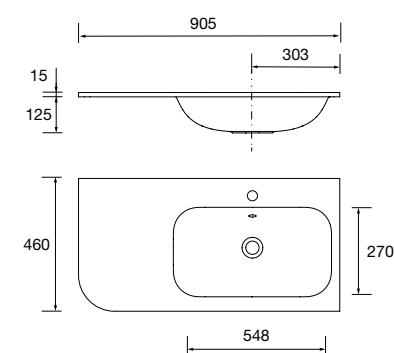

LEFT

for curved storage unit, without bottle trap or clicker drain 910 x 15 x 460 mm

97645 466 €

for curved storage unit, without bottle trap or clicker drain 910 x 15 x 460 mm

97646 466 €