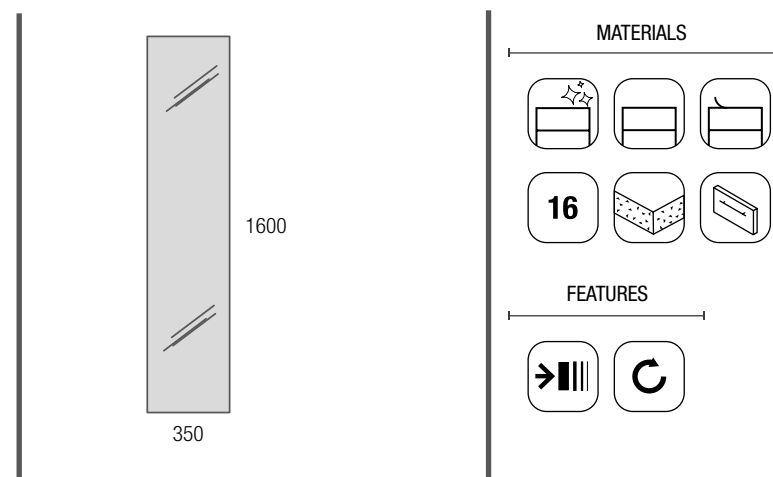

M modular E-05 5

M modular E-05 5

FINISHES