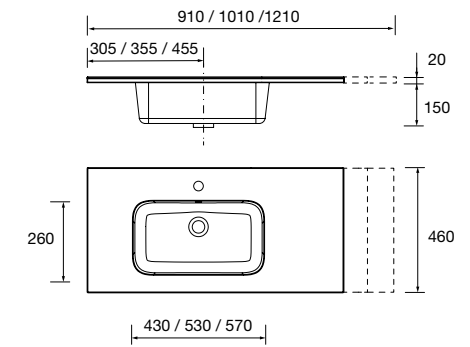

Basin CONSTANZA 900 storage unit on
the right White porcelain

without bottle trap or clicker waste, for
vanity unit of 600
910 x 20 x 460 mm

97061 251 €

Basin CONSTANZA 1000 storage unit on
the right White porcelain

without bottle trap or clicker waste, for
vanity unit of 700
1010 x 20 x 460 mm

97063 311 €

Basin CONSTANZA 1200 storage unit on
the right White porcelain

without bottle trap or clicker waste, for
vanity unit of 900
1210 x 20 x 460 mm

97066 431 €