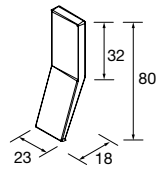

SET OF 3 UNIIQ HANDLES

Set of 3 handles for Uniiq vanity unit with different finishes, not included with the wall hung vanity unit.

White COD.	Black COD.	Chrome COD.	€
24723	24724	24725	25