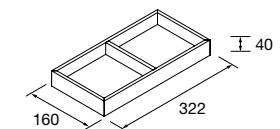

INTERIOR DRAWER ORGANISER, 2 COMPARTMENTS

Black		
	COD.	€
322	104593	65

Modular and stackable organisers

Examples of drawer organization

800

900