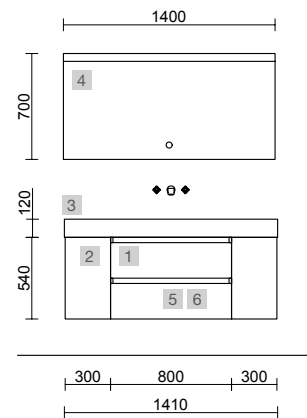

<b>AUXILIARY</b>		
COD.	DESCRIPTION	€
7	<b>96743 Wall hung tall unit ALLIANCE Green forest</b> left / right 2 doors push opening system 350 x 1600 x 349 mm	522

SPIRIT 1400 BAY PINE

COD.	DESCRIPTION	€
<b>COMPOSITION OF 1400</b>		
1	<b>22803</b> Wall hung vanity SPIRIT 800 Bay pine 2 metallic drawers with soft close 797 x 540 x 450 mm	515
2	<b>97018</b> Wall hung storage unit ALLIANCE 300 Bay pine x 2 left / right 1 door push opening system 300 x 540 x 450 mm	432
3	<b>97825</b> Bespoke basin NAILA 1201/1500 Matt white solid surface with skirting, from 1201 to 1500 with 1 basin well, with or without tap hole 1201 - 1500 x 120 x 460 mm	1199
<b>FULL SET PRICE</b>		<b>2146</b>