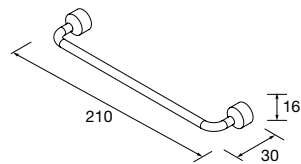

HANDLE STYLE

Style handle for vanity unit

	Black matt	Brass	Gold	Silver	
	COD.	COD.	COD.	COD.	€
210	91335	91334	91332	91333	28

KNOB STYLE

Style knob for vanity and storage unit

	Black matt	Brass	Gold	Silver	
	COD.	COD.	COD.	COD.	€
35	91331	91330	91328	91329	20