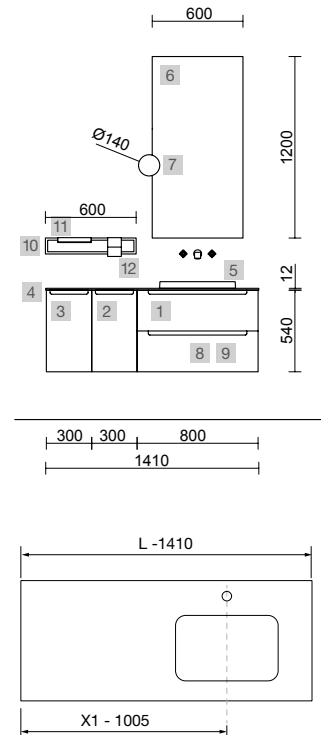

MONTERREY 1400/L WHITE COTTON

COD.	DESCRIPTION	€
COMPOSITION OF 1400		
1	81715 Wall hung vanity MONTERREY 800 White cotton 2 metallic drawers with soft close 797 x 540 x 450 mm	734
2	96548 Wall hung storage unit MONTERREY 300 White cotton right 1 soft close door 300 x 540 x 450 mm	306
3	96586 Wall hung storage unit MONTERREY 300 White cotton left 1 soft close door 300 x 540 x 450 mm	306
4	97514 Worktop White marble from 1211 to 1410 for vanity and storage unit, with or without tap hole 1211 - 1410 x 12 x 460 mm	575
5	97654 Semi inset basins MAEL Matt white solid surface without bottle trap or clicker waste 502 x 44 x 310 mm	302
FULL SET PRICE		2223

OPTIONS		
COD.	DESCRIPTION	€
6	20742 Mirror REFLEXO 1200 horizontal vertical LED light (4,4 W/m - 4000°K) IP 44 1200 x 600 mm	440
7	24569 Mirror Magnifying (3x) multiposition with mirror fixing Ø140 mm	72
8	103973 Bottle trap POSYX Chrome brass	54
9	102303 Open valve FLOW Chrome	62

AUXILIARY		
COD.	DESCRIPTION	€
10	97672 Metal front LLOYD Matt white 600 x 100 x 29 mm	155
11	97659 Shelf LLOYD Matt white for Lloyd units and structures 220 x 32 x 112 mm	90
12	97663 Basket LLOYD Matt white for Lloyd units and structures 90 x 124 x 100 mm	102