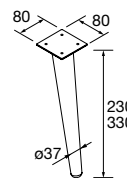

DANNA 230 / 330 2 LEGS SET

Optional set of 2 legs for wall hung unit, 3 finishes available, height 230/330 mm.

	White	Black	Pine	€
	COD.	COD.	COD.	
230	84141	84142	84143	30
330	84138	84139	84140	36