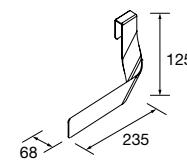

SIDE TOWEL RACK FOR VANITY UNITS

Single towel rail JAZZ

	White	Black	Gloss anodized	
	COD.	COD.	COD.	€
	23027	27042	23024	49