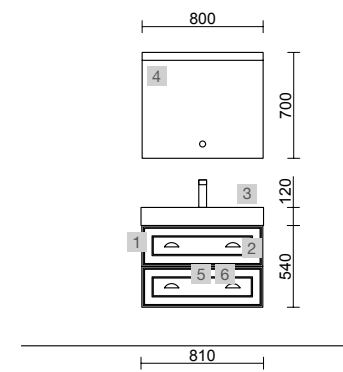

COD.	DESCRIPTION	€	OPTIONS	COD.	DESCRIPTION	€	
COMPOSITION OF 800							
1	91308	Wall hung vanity RENOIR 800 Night blue 2 metallic drawers with soft close 797 x 540 x 450 mm	774	4	97597	Mirror ORLEANS 800 horizontal with LED light, sensor (12+22 W-5700°K.) IP 44 800 x 700 mm	482
2	91337	Handle FOLK Silver x 4	64	5	103973	Bottle trap POSYX Chrome brass	54
3	87727	Basin VENETO 810 w/lower side shelf White porcelain 1 basin without bottle trap or clicker waste 810 x 120 x 460 mm	258	6	102304	Clicker valve FLOW Chrome	66
FULL SET PRICE		1096