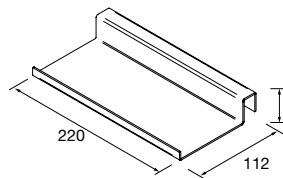

**LLOYD TOWEL RAIL**

Sheet metal towel rail. 2 mm thick.

Matt white	Matt black	
COD.	COD.	€
97657	97664	102

**HOOK LLOYD**

Sheet metal hook. 2 mm thick.

Matt white	Matt black	
COD.	COD.	€
97658	97665	46

**LLOYD SHELF**