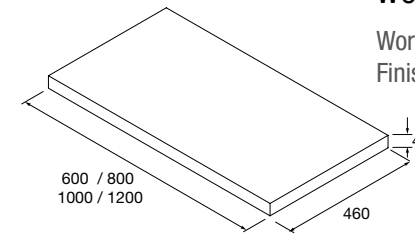

Worktops with 40mm, sizes from 600 to 1200 and custom made not mechanized. Finishes in high pressure laminates (HPL) and melamine.

	Gloss white	White cotton	Black velvet	Africa oak	Charcoal	€
600	97432	97433	97434	23016	97435	217
800	97441	97442	97443	23017	97444	274
1000	97450	97451	97452	23018	97453	338
1200	97454	97455	97456	23019	97457	397