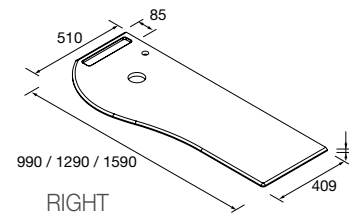

Matt white solid surface	Black slate	White marble	Terrazo natura
	COD. €	COD. €	COD. €	COD. €
900	85967 427	96751 463	97389 463	103293 463
1200	85969 467	96752 512	97390 512	103294 512
1500	91128 635	96758 683	97391 683	103295 683

MAM WORKTOP WITH TOWEL RAIL L.

Worktop for MAM vanity unit with towel rail with machining option for basin and tap. Order form to be completed.