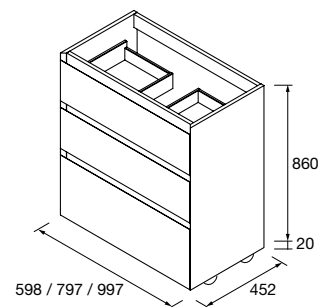

VANITY MOMENT 3 DRAWERS

Floor standing 3 drawers wooden vanity with full extension drawers with soft close, 40 kg capacity. Adjustable ABS legs (20mm) included.

	Pure COD.	Real COD.	Intense COD.	€
600	91395	91396	91397	1767
800	91398	91399	91400	1901
1000	91401	91402	91403	2167