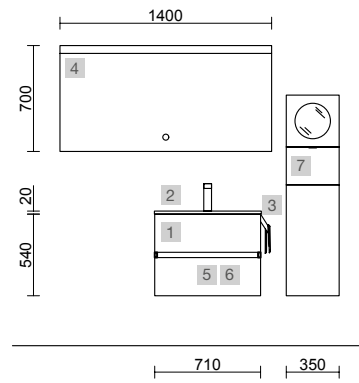

COD.	DESCRIPTION	€
COMPOSITION OF 700		
1	96695 Wall hung vanity FUSSION LINE 700 DEPTH 40 Natural 2 soft close drawers 697 x 540 x 385 mm	360
2	97070 Basin Depth 40 IBERIA 710 White porcelain without bottle trap or clicker waste 710 x 20 x 395 mm	172
FULL SET PRICE		532

OPTIONS		
COD.	DESCRIPTION	€
3	23027 Single towel rail JAZZ White depth 35, 40, 45 y 50 235 x 125 x 68 mm	49
4	97601 Mirror ORLEANS 1400 horizontal with LED light, sensor (30+36 W-5700°K) IP 44 1400 x 700 mm	599
5	103973 Bottle trap POSYX Chrome brass	54
6	102304 Clicker valve FLOW Chrome	66

AUXILIARY		
COD.	DESCRIPTION	€
7	83444 Dressing tall unit ALLIANCE Natural with door, drawer and folding mirror 352 x 1000 x 360 mm	473