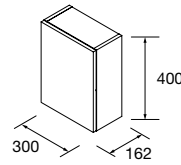

ALLIANCE MOMENT 400 1 DOOR

1 door cabinet, push opening system and Onix interior. 110° opening Hinges, right/left. With 1 glass shelf height adjustable.