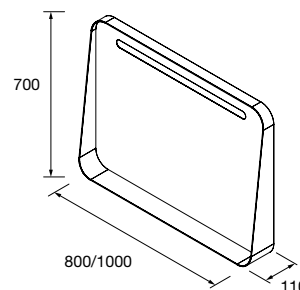

Mirror SUNRISE 800
round with LED light (9,6 W/m - 5700°K.) IP 44
Ø 800 mm
86287 312 €

Mirror SUNRISE 1000
round with LED light (9,6 W/m - 5700°K.) IP 44
Ø 1000 mm
86289 350 €