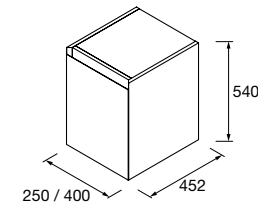

CABINET MOMENT 1 DOOR

Reversible storage unit 1 door, with wide-opening hinges with soft close. Interior made of natural wood with height adjustable plywood shelf.

	Pure COD.	Real COD.	Intense COD.	€
250	91407	91408	91409	812
400	91410	91411	91412	902