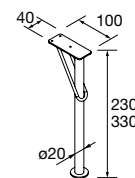

DEVA 230 / 330 2 LEGS SET

Optional set of 2 legs for wall hung unit, 3 finishes available, height 230/330 mm.

	White	Black	Chrome	€
	COD.	COD.	COD.	
230	84128	84129	84130	61
330	84125	84126	84127	66