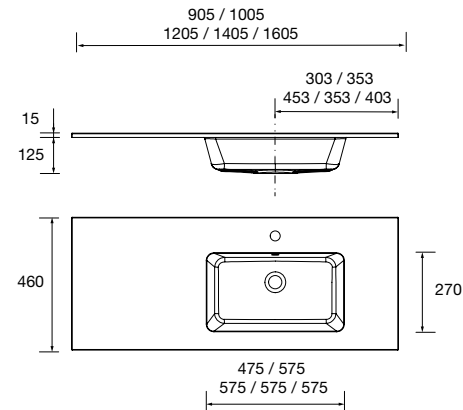

Basin VILNA 905 storage unit on the left Matt mineralsolid without bottle trap or clicker waste, for vanity unit of 600 905 x 460 x 15 mm

97041 479 €

Basin VILNA 1005 storage unit on the left Matt mineralsolid without bottle trap or clicker waste, for vanity unit of 700 1005 x 460 x 15 mm

97044 503 €

Basin VILNA 1205 storage unit on the left Matt mineralsolid without bottle trap or clicker waste, for vanity unit of 900 1205 x 460 x 15 mm

97047 539 €

Basin VILNA 1405 storage unit on the left Matt mineralsolid without bottle trap or clicker waste, for vanity unit of 700 1405 x 460 x 15 mm

97051 599 €

Basin VILNA 1605 storage unit on the left Matt mineralsolid

without bottle trap or clicker waste, for vanity unit of 800 1605 x 460 x 15 mm

97054 779 €