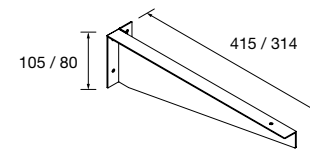

WORKTOP L SUPPORT

	White	Black	Chrome	
	COD.	COD.	COD.	€
440	91495	91494	91496	158