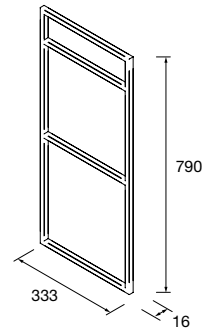

TALL LLOYD STRUCTURE

16 mm square tubular metal structure. Can be combined with vanity unit and Kompakt. Couplings not included, 2 couplings are required for installation.

	Matt white	Matt black	
	COD.	COD.	€
333	97717	97720	222