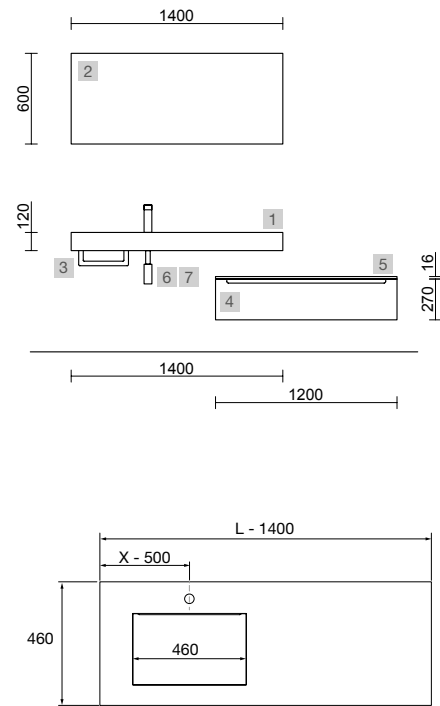

Moment

Renoir

mam

Uniq

COMPAKT

PRICE LIST ORIGINAL

COMPAKT 1400 WHITE MARBLE

COD.	DESCRIPTION	€
<b>COMPOSITION OF 1400</b>		
1	25429 Worktop COMPAKT 46 White marble from 1201 to 1400 mm, with 1 integrated sink 1201 - 1400 x 460 x 120 mm	1170
<b>FULL SET PRICE</b>		<b>1170</b>
<b>OPTIONS</b>		
COD.	DESCRIPTION	€
2	91115 Mirror REFLEXO 1400 horizontal vertical LED light (4,4 W/m - 4000°K) IP 44 1400 x 600 mm	495
3	26194 Towel rail COMPAKT Matt white 330 x 100 mm	129
4	96448 Wall hung storage unit MONTERREY 1200 White cotton 1 metallic drawer with soft close 1197 x 270 x 450 mm	558
5	96890 Worktop White cotton for vanity and storage unit, not mechanized 1206 x 16 x 460 mm	131
6	103975 Bottle trap SMART Chrome brass	78
7	102303 Open valve FLOW Chrome	62