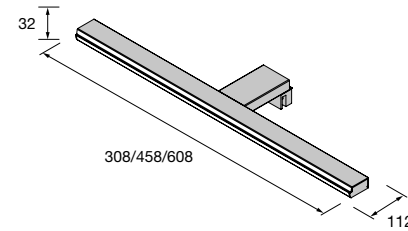

Light PANDORA 208
gloss chrome LED light (5 W - 5700°K)
IP 44 multihook fastening
208 x 112 x 32 mm
24548 68 €

Light PANDORA 308
gloss chrome LED light (8 W - 5700°K)
IP 44 multihook fastening
308 x 112 x 32 mm
21735 86 €

Light PANDORA 458
gloss chrome LED light (1x10 W -
5700°K) IP 44 multihook fastening
458 x 112 x 32 mm
23534 115 €

Light PANDORA 608
gloss chrome LED light (1 x 11 W -
5700°K) IP 44 multihook fastening
608 x 112 x 32 mm
23535 140 €