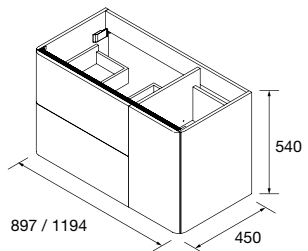

WALL HUNG VANITY UNIIQ 2 DRAWERS / 1 DOOR R

Wall hung vanity unit with 2 wooden drawers with concealed pull-out Plus runners and soft close. 1 door with soft close and height adjustable wooden shelf, Onix interiors. Handles not included, 3 finishes available.