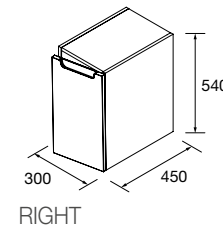

CABINET MONTERREY 1 DOOR R

Reversible cabinet 1 door R with soft close. Onix interior.