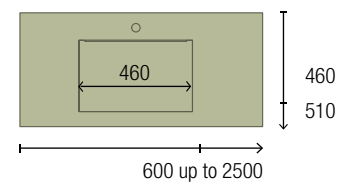

COMPAKT 1 SINK

SINK 460