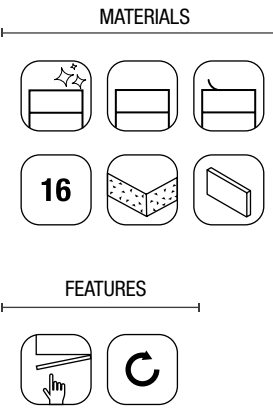

M modular E-05 5

M modular E-05 5 **new product**

DETAILS

FINISHES

FINISHES