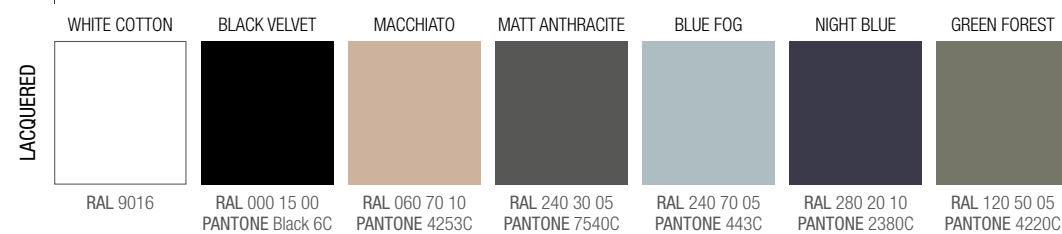

NEW CLASSIQUE

The Shaker style panels of this range are elegant and unique. They are reminiscent of classic furniture with an updated touch thanks to the design and super matt finish. The result of this combination is striking to say the least.

2 DRAWERS VANITY UNIT

Pre drilled fronts for optional handles.

2 DOORS TALL UNIT

Pre drilled doors for optional handles.

DETAILS

MATERIALS

FEATURES

FINISHES

COMPLEMENT

HANDLES

Handled not included with the vanity unit

STYLE HANDLE

STYLE KNOB

FOLK SHELL