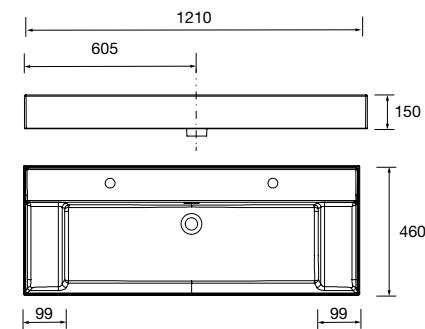

Basin VENETO 1210 w/lower side shelf
White porcelain
1 sink, 2 taps without bottle trap or clicker waste
1210 x 120 x 460 mm
87729 463 €