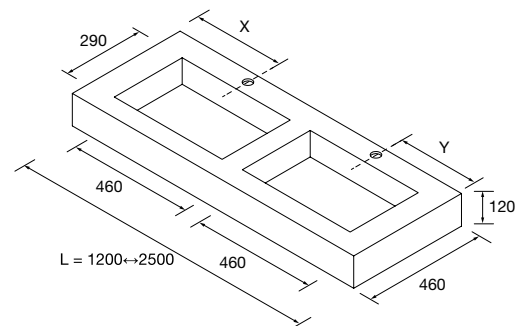

COMPAKT WORKTOP WITH INTEGRATED SINK (460) DEPTH 460 MM

Download order sheet

	Bali	Africa oak	Havana	White marble	Concrete	Grey stone	€
	COD.	COD.	COD.	COD.	COD.	COD.	
1201 - 1400	91149	24478	83978	25434	25601	25447	1610
1401 - 1600	91151	24479	83979	25435	25602	25448	1757
1601 - 1800	91152	24480	83981	25436	25603	25449	1904
1801 - 2000	91153	24481	83982	25437	25604	25450	2197
2001 - 2500	91154	24482	83984	25438	25605	25451	2490

NOTE: Can be combined with *Modular* series