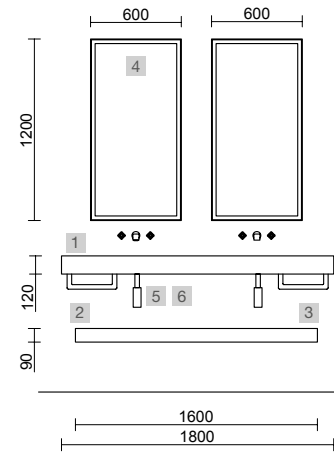

COMPAKT 1800 HAVANA

COD.	DESCRIPTION	€
COMPOSITION OF 1800		
1	84120 Worktop COMPAKT 51 Havana from 1801 to 2000 mm, with 2 large integrated sinks 1801 - 2000 x 510 x 120 mm	2253
2	26195 Towel rail COMPAKT Matt black x 2 330 x 100 mm	258
FULL SET PRICE		2511

OPTIONS		
COD.	DESCRIPTION	€
3	84092 Shelf COMPAKT 42 Havana from 1401 to 1600 mm 1401 - 1600 x 420 x 90 mm	1142
4	91118 Mirror ROMA 1000 x 2 horizontal vertical with black frame, LED light (10,8W/m - 5500°K.) IP 44 1000 x 600 mm	958
5	103974 Bottle trap SMART Matt black x 2	156
6	102305 Open valve FLOW Matt black x 2	124

Moment

Renoir

mam

Uniq

COMPAKT

PRICE LIST ORIGINAL