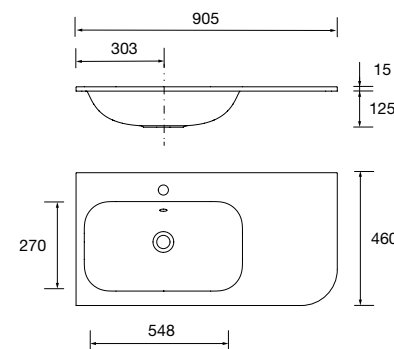

97041 479 €

Basin VILNA 1005 storage unit on the left Matt mineralsolid without bottle trap or clicker waste, for vanity unit of 700 1005 x 460 x 15 mm

97044 503 €

97047 539 €

Basin VILNA 1405 storage unit on the left Matt mineralsolid without bottle trap or clicker waste, for vanity unit of 700 1405 x 460 x 15 mm

97051 599 €

Basin VILNA 1605 storage unit on the left Matt mineralsolid

without bottle trap or clicker waste, for vanity unit of 800 1605 x 460 x 15 mm

97054 779 €

without bottle trap or waste Ø 390 x 140 mm

24555 252 €

87734 258 €

RIGHT

LEFT

Basin ALLIANCE 900 storage unit on the right Matt mineralsolid

for curved storage unit, without bottle trap or clicker drain 910 x 15 x 460 mm

97645 466 €

Basin ALLIANCE 900 storage unit on the left Matt mineralsolid

for curved storage unit, without bottle trap or clicker drain 910 x 15 x 460 mm

97646 466 €

without bottle trap or waste Ø 390 x 150 mm

21854 216 €

91489 242 €