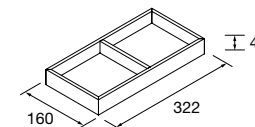

Black	
	COD.	€
322	104593	65

Modular and stackable organisers

Examples of drawer organization