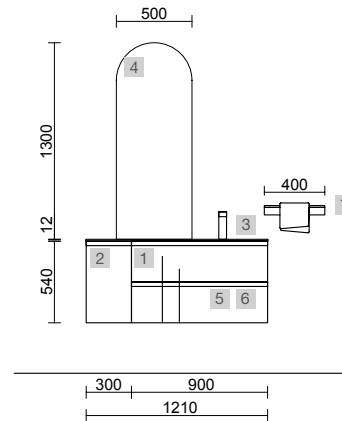

<b>OPTIONS</b>		
COD.	DESCRIPTION	€
4	97643 Mirror EMILE 500 horizontal vertical with LED light (20 W- 5700°K) IP 44 500 x 1300 mm	440
5	103973 Bottle trap POSYX Chrome brass	54
6	102304 Clicker valve FLOW Chrome	66