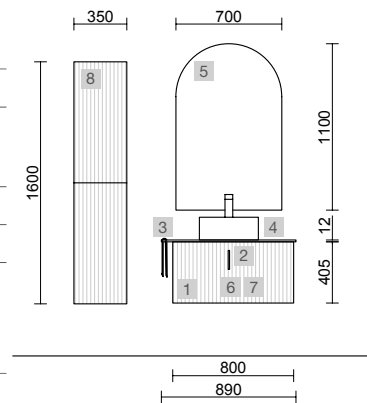

COD.	DESCRIPTION	€	OPTIONS	€	
COMPOSITION OF 800					
1	102242 Wall hung vanity BIBA 800 White cotton 1 metallic drawer with soft close 797 x 405 x 450 mm	486	5 97644 Mirror EMILE 700 horizontal vertical with LED light (20 W- 5700°K) IP 44 700 x 1100 mm	488	
2	103334 Handle FIBI Matt black 126 X 10 X 25 mm	20	6 103973 Bottle trap POSYX Chrome brass	54	
3	24465 Worktop Matt white solid surface from 811 to 1010 for vanity and storage unit, with or without tap hole 811 - 1010 x 12 x 460 mm	354	7 102305 Open valve FLOW Matt black	62	
4	97647 Countertop basin BICA Matt white solid surface without bottle trap or clicker waste Ø 390 x 105 mm	302	AUXILIARY		
FULL SET PRICE		1162	COD.	DESCRIPTION	€
8	102250 Wall hung tall unit BIBA White cotton left / right 2 doors push opening system 350 x 1600 x 349 mm	546