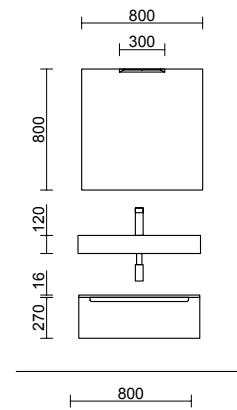

Eco options

1037€

Eco plus

1277€

1115€

1341€

1591€

1757€