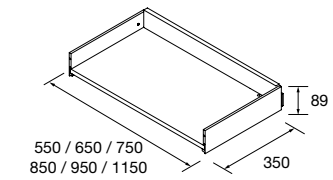

Metallic drawer full extension with pipe cutout, Onix interior

onix		
	COD.	€
600	103143	154
800	103144	178
1000	103145	202
1200	103146	226

NOTE: Can be combined with Spirit and Monterrey ranges

**METALLIC DRAWER WITHOUT PIPE CUTOUT**