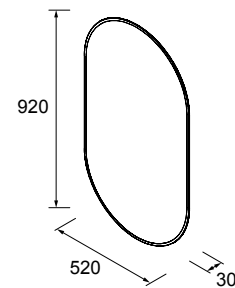

Mirror OLIMPIA 920
vertical with LED light (20 W- 5700°K.)
IP44
920 x 520 x 30 mm
103354 329 €

□ **Mirror OLIMPIA 920 White cotton**
vertical with LED light (20 W- 5700°K.)
IP44
920 x 520 x 30 mm
87862 396 €

■ **Mirror OLIMPIA 920 Black velvet**
vertical with LED light (20 W- 5700°K.)
IP44
920 x 520 x 30 mm
91121 396 €