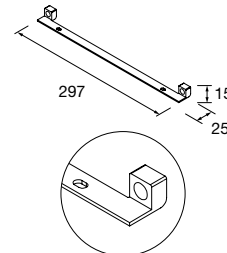

Matt white	Matt black	
	COD.	COD.	€
297	97708	97710	54