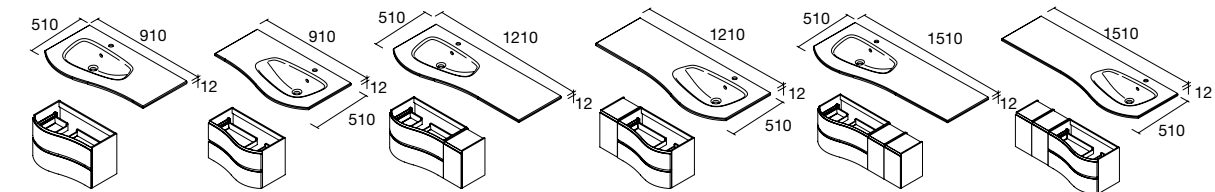

COD.	€	COD.	€	COD.	€	COD.	€	COD.	€	COD.	€
87592	454	87593	454	87594	589	87595	589	91122	724	91123	724