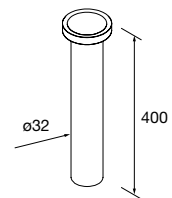

DRAIN PIPES

Reduced bottle trap CONEX White
102307 66 €

Bottle trap CONEX Chrome brass
103976 102 €