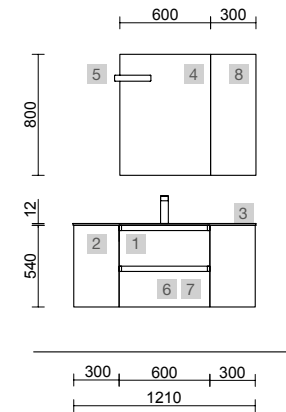

COD.	DESCRIPTION	€
COMPOSITION OF 1200		
1	26815 Wall hung vanity SPIRIT 600 Natural 2 metallic drawers with soft close 598 x 540 x 450 mm	488
2	87515 Wall hung storage unit ALLIANCE 300 Natural x 2 left/right, 1 door, push opening system, reduced depth 300 x 540 x 250 mm	384
3	87984 Bespoke basin Matt white solid surface Two different depths, without bottle trap or clicker waste, basin 46 cm 1201 - 1500 x 12 x 460 mm	797
FULL SET PRICE		1669