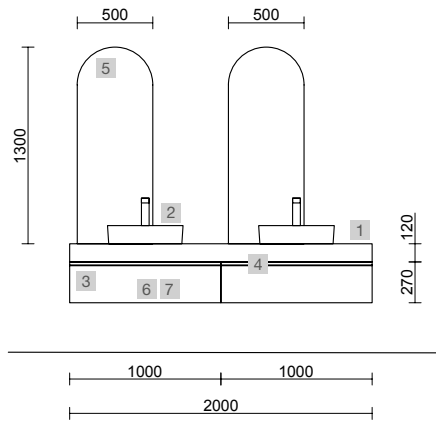

<b>OPTIONS</b>		
COD.	DESCRIPTION	€
5	97643 Mirror EMILE 500 x 2 horizontal vertical with LED light (20 W- 5700°K) IP 44 500 x 1300 mm	880
6	103973 Bottle trap POSYX Chrome brass x 2	108
7	102305 Open valve FLOW Matt black x 2	124