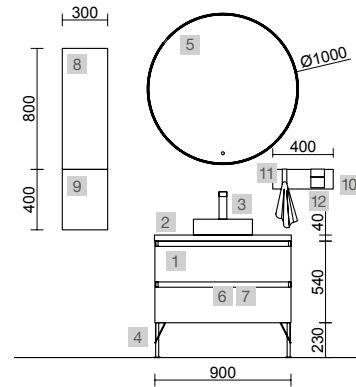

COD.	DESCRIPTION	€
COMPOSITION OF 900		
1	96419 Wall hung vanity SPIRIT 900 Black velvet 2 metallic drawers with soft close 897 x 540 x 450 mm	568
2	97448 Worktop Africa oak for vanity and storage unit, not mechanized 907 x 40 x 460 mm	312
3	97648 Countertop basin BICA Solid surface Bicolour without bottle trap or clicker waste Ø 390 x 105 mm	326
4	84129 Set of 2 legs DEVA Black 230 mm	61
FULL SET PRICE		1267

OPTIONS		
COD.	DESCRIPTION	€
5	97638 Mirror GLOBE 1000 Black round with LED light, sensor (20 W.- 5700°K) IP 44 Ø 1000 mm	515
6	103973 Bottle trap POSYX Chrome brass	54
7	102305 Open valve FLOW Matt black	62

AUXILIARY		
COD.	DESCRIPTION	€
8	96942 Cabinet ALLIANCE 300 Black velvet left / right 1 door push opening system 300 x 800 x 162 mm	250
9	96932 Cabinet ALLIANCE 300 Africa oak left / right 1 door push opening system 300 x 400 x 162 mm	200
10	97684 Wooden front LLOYD Africa oak 400 x 130 x 29 mm	47
11	97665 Hook LLOYD Matt black for Lloyd units and structures 30 x 124 x 50 mm	46
12	97670 Basket LLOYD Matt black for Lloyd units and structures 90 x 124 x 100 mm	102