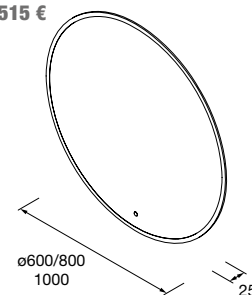

- **Mirror GLOBE 600 Gold**
  round with LED light, sensor
  (12 W- 5700°K.) IP 44
  Ø 600 mm
  97618 410 €
- **Mirror GLOBE 800 Gold**
  round with LED light, sensor
  (10 W- 5700°K.) IP 44
  Ø 800 mm
  97636 440 €
- **Mirror GLOBE 1000 Gold**
  round with LED light, sensor
  (20 W- 5700°K.) IP 44
  Ø 1000 mm
  97639 515 €
- **Mirror GLOBE 600 White**
  round with LED light, sensor
  (12 W- 5700°K.) IP 44
  Ø 600 mm
  97604 410 €
- **Mirror GLOBE 800 White**
  round with LED light, sensor
  (10 W- 5700°K.) IP 44
  Ø 800 mm
  97634 440 €
- **Mirror GLOBE 1000 White**
  round with LED light, sensor
  (20 W- 5700°K.) IP 44
  Ø 1000 mm
  97637 515 €
- **Mirror GLOBE 600 Black**
  round with LED light, sensor
  (12 W- 5700°K.) IP 44
  Ø 600 mm
  97614 410 €
- **Mirror GLOBE 800 Black**
  round with LED light, sensor
  (10 W- 5700°K.) IP 44
  Ø 800 mm
  97635 440 €
- **Mirror GLOBE 1000 Black**
  round with LED light, sensor
  (20 W- 5700°K.) IP 44
  Ø 1000 mm
  97638 515 €

- **Mirror MOON 600**
  round with light (4,4 W/m - 4000°K)
  IP44
  Ø 600 mm
  91120 342 €
- **Mirror MOON 800**
  round with light (4,4 W/m - 4000°K)
  IP44
  Ø 800 mm
  83963 379 €
- **Mirror MOON 1000**
  round with light (4,4 W/m - 4000°K.)
  IP44
  Ø 1000 mm
  83964 422 €