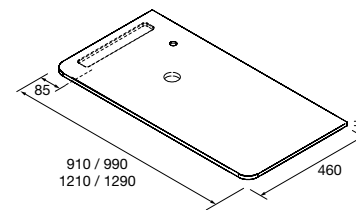

WORKTOP UNIQ 12 MM. (RIGHT)

Bespoke Uniq worktop with machining option for tap, countertop basin and integrated towel rail. 4 finishes available. Order form to be completed.

	Matt white solid surface		Black slate		White marble		Terrazzo natura	
	COD.	€	COD.	€	COD.	€	COD.	€
900	96781	318	96785	378	97375	378	103178	378
1200	96782	402	96786	474	97376	474	103180	474

OPTIONAL MACHINED FOR WASHBASIN, TAP AND TOWEL RAIL