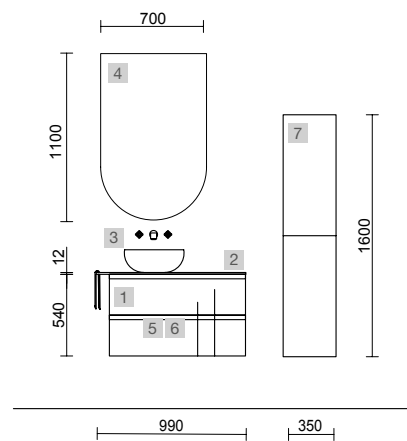

MAM 900/R WHITE COTTON

COD.	DESCRIPTION	€
COMPOSITION OF 900		
1	83860 Wall hung vanity MAM 900 White cotton right, 2 metallic drawers with soft close 897 x 540 x 505 mm	1192
2	97389 Worktop MAM 990 right with towel rail White marble for top basin with towel rail 990 x 12 x 510 mm	463
3	24555 Countertop basin ALTIRO Matt white porcelain without bottle trap or waste Ø 390 x 140 mm	252
FULL SET PRICE		1907

OPTIONS		
COD.	DESCRIPTION	€
4	97644 Mirror EMILE 700 horizontal vertical with LED light (20 W- 5700°K) IP 44 700 x 1100 mm	488
5	103973 Bottle trap POSYX Chrome brass	54
6	102303 Open valve FLOW Chrome	62

AUXILIARY		
COD.	DESCRIPTION	€
7	81729 Wall hung tall unit ALLIANCE White cotton left / right 2 doors push opening system 350 x 1600 x 349 mm	522

Moment

Renoir

mam

Uniq

COMPAKT

PRICE LIST ORIGINAL