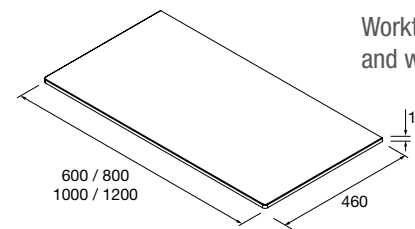

Download order sheet

WORKTOPS WITH A THICKNESS OF 12 MM

Worktops 12 mm thick in sizes from 600 to 1200 mm without machining. Matt white finish, terrazo and white marble in solid surface, black slate in compact.