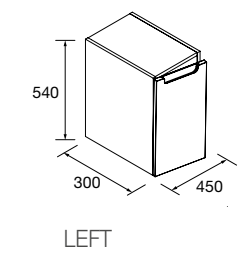

MAM STORAGE UNIT 1 DOOR L

Storage unit with 1-door left opening with soft close. Onix interiors.

	White cotton	Black velvet	Matt anthracite	Macchiato	Blue fog	Night blue	Green forest	
	COD.	COD.	COD.	COD.	COD.	COD.	COD.	€
300	83875	91033	96742	83871	83872	83874	96741	291

Original

original E-05 5