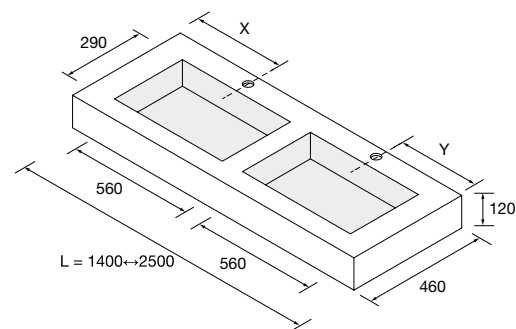

COMPAKT WORKTOP WITH INTEGRATED SINK (560) DEPTH 460 MM