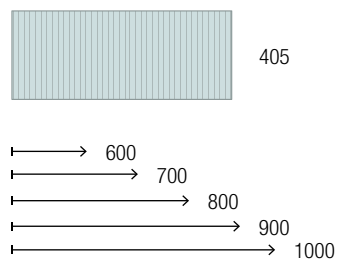

VITAL

Emphasising the idea of "doing again", "experiencing again" and "reconnecting" with what truly matters. This collection lets you reconnect with your inner self, recreate a unique atmosphere and personalise your space in such a way that everything is transformed and given a new lease of life.

1 DRAWER STORAGE UNIT