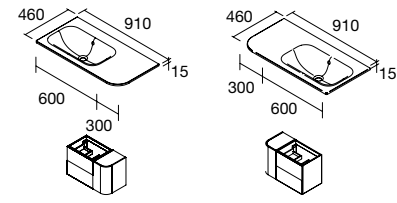

BASINS

Alliance curved washbasins (Mineral Solid)

910/R		910/L	
COD.	€	COD.	€
97645	466	97646	466

NOTE: Washbasin with curve can be combined with the Alliance 1-door curved storage unit