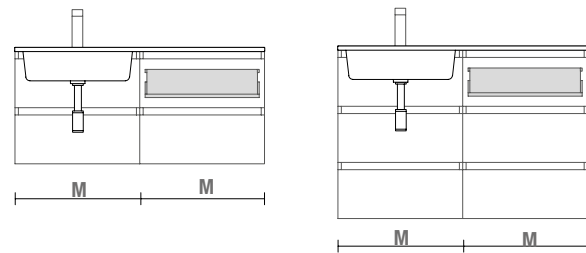

NOTE: Can be combined with Spirit and Monterrey ranges