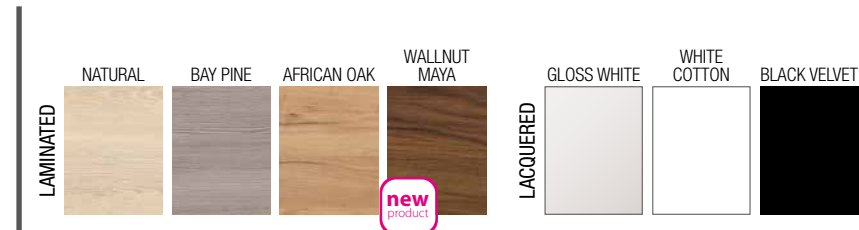

M modular E-05 5

M modular E-05 5

FINISHES

FINISHES