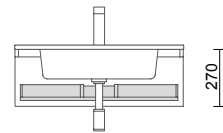

Metallic drawer full extension with pipe cutout, Onix interior

onix		
	COD.	€
600	103143	154
800	103144	178
1000	103145	202
1200	103146	226

NOTE: Can be combined with Spirit and Monterrey ranges

**METALLIC DRAWER WITHOUT PIPE CUTOUT**