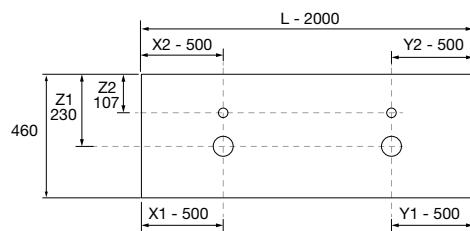

<b>OPTIONS</b>		
COD.	DESCRIPTION	€
5	97643 Mirror EMILE 500 x 2 horizontal vertical with LED light (20 W- 5700°K) IP 44 500 x 1300 mm	880
6	103973 Bottle trap POSYX Chrome brass x 2	108
7	102305 Open valve FLOW Matt black x 2	124