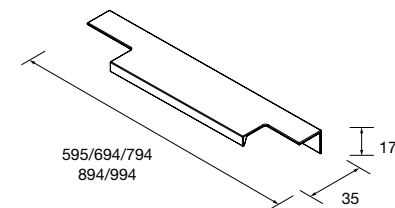

HANDLE LINA

Handle for vanity

	Anodized	Gold	Brushed black	€
	COD.	COD.	COD.	
600	102300	102302	102301	25
700	105678	105680	105679	26
800	103955	103957	103956	28
900	105681	105683	105682	30
1000	103958	103960	103959	32