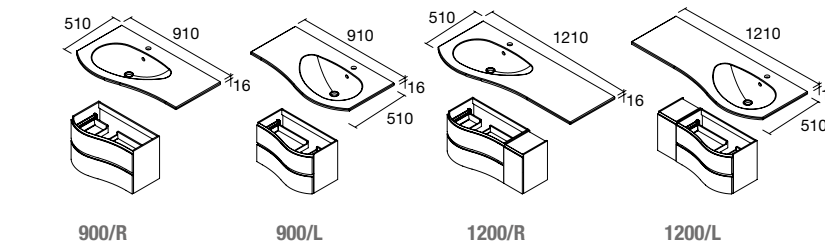

OPTIONAL TAP HOLE

Download order sheet

MAM WASHBASIN, with tap hole
(mineral load matt)

COD.	€	COD.	€	COD.	€	COD.	€
83945	281	83946	281	83947	346	83948	346

MAM washbasin with towel rail
(solid surface)