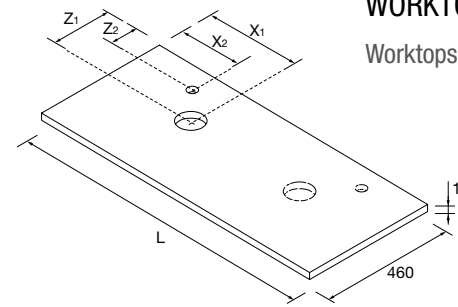

WORKTOPS WITH A THICKNESS OF 19 MM

Worktops 19 mm thickness. In special sizes with or without tap hole.

	Pure COD.	Real COD.	Intense COD.	€
< 1000	91413	91418	91423	374
1001 - 1400	91414	91419	91424	491
1401 - 1800	91415	91420	91425	606
1801 - 2000	91416	91421	91426	724
2001 - 2400	91417	91422	91427	839

Download order sheet

WORKTOPS WITH A THICKNESS OF 12 MM

Worktops 12 mm thick in sizes from 600 to 1200 mm without machining. Matt white finish, terrazo and white marble in solid surface, black slate in compact.