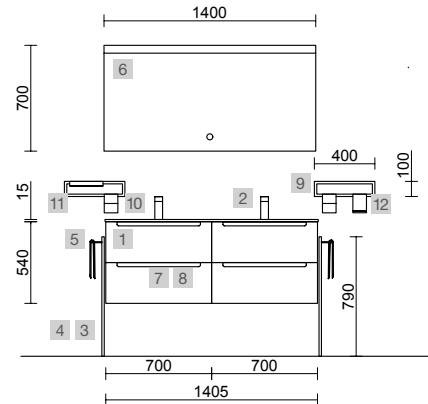

COD.	DESCRIPTION	€	AUXILIARY	€	
COMPOSITION OF 1400					
1	96476 Wall hung vanity MONTERREY 700 Night blue x 2 2 metallic drawers with soft close 697 x 540 x 450 mm	1432	9	97671 Metal front LLOYD Matt white x 2 400 x 100 x 29 mm	286
2	97053 Basin VILNA 1405 double Matt mineralsolid without bottle trap or clicker waste 1405 x 460 x 15 mm	599	10	97663 Basket LLOYD Matt white x 2 for Lloyd units and structures 90 x 124 x 100 mm	204
3	97717 Metal structure TALL LLOYD Matt white x 2 for Kompakt units and structures 333 x 16 x 790 mm	444	11	97659 Shelf LLOYD Matt white for Lloyd units and structures 220 x 32 x 112 mm	90
4	97708 Coupling LLOYD Matt white x 4 for vanity unit 297 x 15 x 30 mm	216	12	97660 Shelf LLOYD Matt white for Lloyd units and structures 90 x 124 x 100 mm	78
5	97657 Towel rail LLOYD Matt white x 2 for Lloyd units and structures 340 x 95 x 32 mm	204			
FULL SET PRICE		2895			

OPTIONS		
COD.	DESCRIPTION	€
6	97601 Mirror ORLEANS 1400 horizontal with LED light, sensor (30+36 W-5700°K) IP 44 1400 x 700 mm	599
7	103973 Bottle trap POSYX Chrome brass x 2	108
8	102304 Clicker valve FLOW Chrome x 2	132