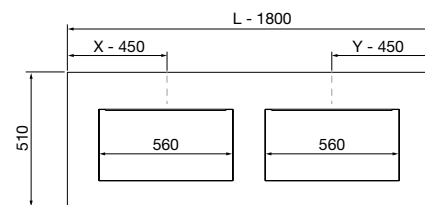

COMPAKT 1800 HAVANA

COD.	DESCRIPTION	€
COMPOSITION OF 1800		
1	84120 Worktop COMPAKT 51 Havana from 1801 to 2000 mm, with 2 large integrated sinks 1801 - 2000 x 510 x 120 mm	2253
2	26195 Towel rail COMPAKT Matt black x 2 330 x 100 mm	258
FULL SET PRICE		2511

OPTIONS		
COD.	DESCRIPTION	€
3	84092 Shelf COMPAKT 42 Havana from 1401 to 1600 mm 1401 - 1600 x 420 x 90 mm	1142
4	91118 Mirror ROMA 1000 x 2 horizontal vertical with black frame, LED light (10,8W/m - 5500°K.) IP 44 1000 x 600 mm	958
5	103974 Bottle trap SMART Matt black x 2	156
6	102305 Open valve FLOW Matt black x 2	124

Moment

Renoir

mam

Uniq

COMPAKT

PRICE LIST ORIGINAL