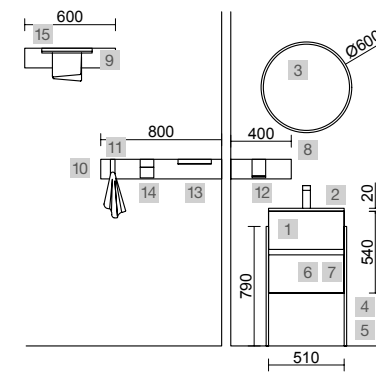

<b>AUXILIARY</b>		
COD.	DESCRIPTION	€
7	83444 Dressing tall unit ALLIANCE Natural with door, drawer and folding mirror 352 x 1000 x 360 mm	473

COD.	DESCRIPTION	€	OPTIONS	COD.	DESCRIPTION	€	
<b>COMPOSITION OF 700</b>							
1	96694	Wall hung vanity FUSSION LINE 700 DEPTH 40 Black velvet 2 soft close drawers 697 x 540 x 385 mm	372	3	97644	Mirror EMILE 700 horizontal vertical with LED light (20 W- 5700°K) IP 44 700 x 1100 mm	488
2	97070	Basin Depth 40 IBERIA 710 White porcelain without bottle trap or clicker waste 710 x 20 x 395 mm	172	4	97720	Metal structure TALL LLOYD Matt black x 2 for Kompakt units and structures 333 x 16 x 790 mm	444
<b>FULL SET PRICE</b>		<b>544</b>		5	97710	Coupling LLOYD Matt black x 4 for Lloyd units 297 x 15 x 30 mm	216
				6	97664	Towel rail LLOYD Matt black for Lloyd units and structures 340 x 95 x 32 mm	102
				7	97669	Supplementary roll holder LLOYD Matt black for Lloyd units and structures 30 x 124 x 75 mm	50
				8	103973	Bottle trap POSYX Chrome brass	54
				9	102306	Clicker valve FLOW Matt black	66