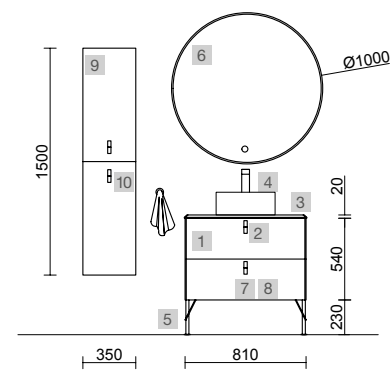

UNIIQ 800 TERRACOTA

COD.	DESCRIPTION	€
COMPOSITION OF 800		
1	96633 Wall hung vanity UNIIQ 800 Terracota 2 soft close drawers 797 x 540 x 450 mm	539
2	24719 Handle UNIIQ White Set of 2 units for Vanity/tall unit	18
3	95084 Worktop UNIIQ 800 Calacatta for countertop basin 810 x 20 x 460 mm	450
4	97647 Countertop basin BICA Matt white solid surface without bottle trap or clicker waste Ø 390 x 105 mm	302
5	84128 Set of 2 legs DEVA White 230 mm	61
FULL SET PRICE		1370

OPTIONS		
COD.	DESCRIPTION	€
6	97637 Mirror GLOBE 1000 White round with LED light, sensor (20 W- 5700°K.) IP 44 Ø 1000 mm	515
7	103973 Bottle trap POSYX Chrome brass	54
8	102303 Open valve FLOW Chrome	62

AUXILIARY		
COD.	DESCRIPTION	€
9	96649 Wall hung tall unit UNIIQ Terracota left / right 2 soft close doors 350 x 1500 x 350 mm	599
10	24719 Handle UNIIQ White Set of 2 units for Vanity/tall unit	18