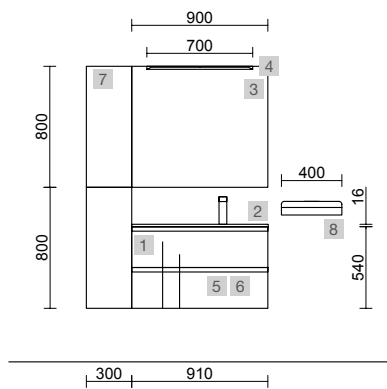

MAM 900/L GREEN FOREST

COD.	DESCRIPTION	€
COMPOSITION OF 900		
1	96737 Wall hung vanity MAM 900 Green forest left, 2 metallic drawers with soft close 897 x 540 x 505 mm	1192
2	83877 Basin MAM 900 storage unit on the left Gloss white mineral load without bottle trap or clicker waste 910 x 16 x 510 mm	281
FULL SET PRICE		1473
OPTIONS		
COD.	DESCRIPTION	€
3	16911 Mirror SENA 900 horizontal vertical mirror 5 mm 900 x 800 mm	118
4	84124 Light BOREAL 700 white LED light (10 W.) IP 44 (751lm) (5700 K)	178
5	103973 Bottle trap POSYX Chrome brass	54
6	102306 Clicker valve FLOW Matt black	66
AUXILIARY		
COD.	DESCRIPTION	€
7	96951 Cabinet ALLIANCE 300 Green forest x 2 left / right 1 door push opening system 300 x 800 x 162 mm	500
8	82333 Shelf 400 Matt white solid surface 400 x 88 x 120 mm	118