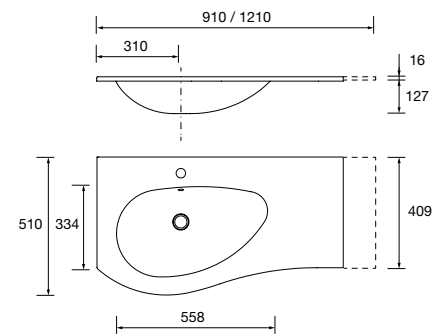

Glossy finish