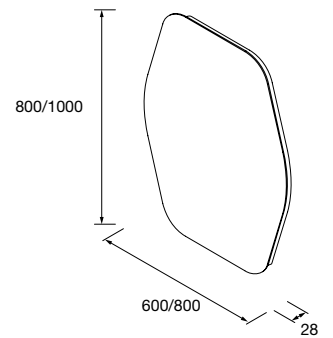

Mirror OLIMPIA 920
vertical with LED light (20 W- 5700°K.)
IP44
920 x 520 x 30 mm
103354 329 €

□ **Mirror OLIMPIA 920 White cotton**
vertical with LED light (20 W- 5700°K.)
IP44
920 x 520 x 30 mm
87862 396 €

■ **Mirror OLIMPIA 920 Black velvet**
vertical with LED light (20 W- 5700°K.)
IP44
920 x 520 x 30 mm
91121 396 €

Mirror LOUIS 600
horizontal vertical with LED light (30 W- 5700°K) IP 44
600 x 900 mm
97641 405 €

Mirror LOUIS 700
horizontal vertical with LED light (30 W- 5700°K) IP 44
700 x 1200 mm
97642 512 €

Mirror ORGANIC 600
horizontal vertical with LED light (4,4 W/m - 4000°K.) IP44
600 x 800 mm
26775 449 €

Mirror ORGANIC 800
horizontal vertical with LED light (4,4 W/m - 4000°K.) IP44
800 x 1000 mm
26776 488 €

Mirror EMILE 500
horizontal vertical with LED light (20 W- 5700°K) IP 44
500 x 1300 mm
97643 440 €

Mirror EMILE 700
horizontal vertical with LED light (20 W- 5700°K) IP 44
700 x 1100 mm
97644 488 €