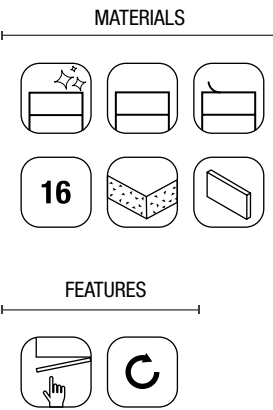

M modular E-05 5

M modular E-05 5 **new product**

DETAILS

FINISHES

FINISHES