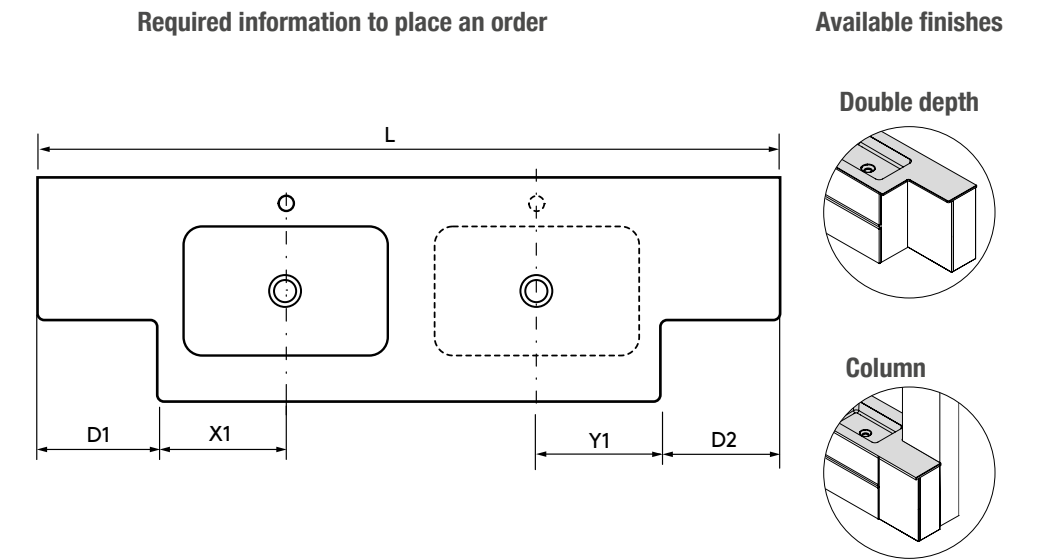

NAILA WASHBASIN

SOLID NAILA WASHBASINS WITH DOUBLE DEPTH MADE-TO-MEASURE AND WITH MACHINING (1 BASIN WELL)

12 mm thick solid surface washbasins, made-to-measure length up to 2400 mm, with machining for 1 - 2 basin wells and tap hole, 260 mm deep finish, can be combined with the Alliance storage units in different depths.

901 - 1200		1201 - 1500		1501 - 1800		1801 - 2400	
COD.	€	COD.	€	COD.	€	COD.	€
97541	706	97542	820	97543	1128	97545	1150