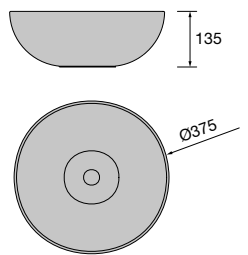

97041 479 €

Basin VILNA 1005 storage unit on the left Matt mineralsolid without bottle trap or clicker waste, for vanity unit of 700 1005 x 460 x 15 mm

97044 503 €

97047 539 €

Basin VILNA 1405 storage unit on the left Matt mineralsolid without bottle trap or clicker waste, for vanity unit of 700 1405 x 460 x 15 mm

97051 599 €

Basin VILNA 1605 storage unit on the left Matt mineralsolid

without bottle trap or clicker waste, for vanity unit of 800 1605 x 460 x 15 mm

97054 779 €

without bottle trap or waste Ø 390 x 140 mm

24555 252 €

87734 258 €

RIGHT

LEFT

Basin ALLIANCE 900 storage unit on the right Matt mineralsolid

for curved storage unit, without bottle trap or clicker drain 910 x 15 x 460 mm

97645 466 €

Basin ALLIANCE 900 storage unit on the left Matt mineralsolid

for curved storage unit, without bottle trap or clicker drain 910 x 15 x 460 mm

97646 466 €

without bottle trap or waste Ø 390 x 150 mm

21854 216 €

91489 242 €