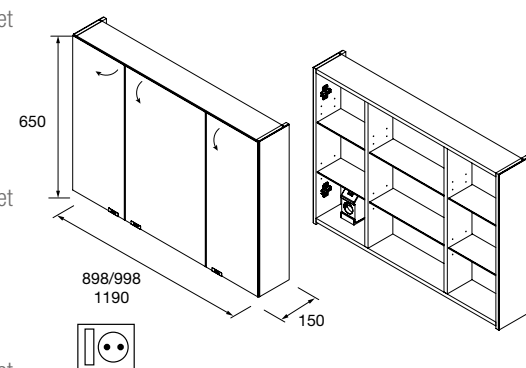

Cabinet ALLIANCE 600
2 soft close double mirror doors with switch and socket
598 x 650 x 150 mm
23409 575 €

Cabinet ALLIANCE 700
2 soft close double mirror doors with switch and socket
698 x 650 x 150 mm
24591 597 €

Cabinet ALLIANCE 800
2 soft close double mirror doors with switch and socket
798 x 650 x 150 mm
23410 619 €

Cabinet ALLIANCE 900
3 soft close double mirror doors with switch and socket
898 x 650 x 150 mm
24592 712 €

Cabinet ALLIANCE 1000
3 soft close double mirror doors with switch and socket
998 x 650 x 150 mm
23665 773 €

Cabinet ALLIANCE 1200
3 soft close double mirror doors with switch and socket
1190 x 650 x 150 mm
24593 894 €

Cabinet ALLIANCE 600
2 soft close double mirror doors with switch and socket and LED side light, IP44 (21,5W)
630 x 650 x 150 mm
83153 697 €

Cabinet ALLIANCE 700
2 soft close double mirror doors with switch and socket and LED side light, IP44 (21,5W)
730 x 650 x 150 mm
83154 769 €