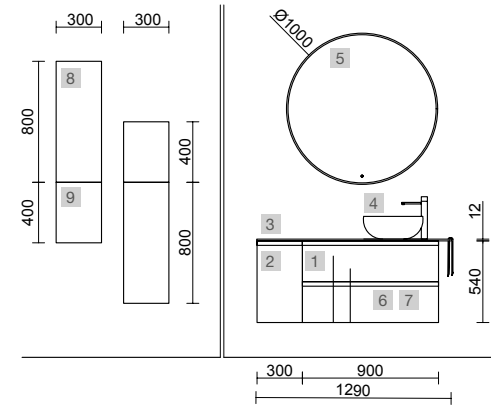

COD.	DESCRIPTION	€
COMPOSITION OF 1200		
1	83865 Wall hung vanity MAM 900 White cotton left, 2 metallic drawers with soft close 897 x 540 x 505 mm	1192
2	83875 Wall hung storage unit MAM 300 White cotton left 1 soft close door 300 x 540 x 404 mm	291
3	96761 Worktop MAM 1290 left with towel rail Black slate for countertop basin 1290 x 12 x 510 mm	512
4	91491 Countertop basin BULKAN Solid surface black without bottle trap or clicker waste Ø 390 x 140 mm	310
FULL SET PRICE		2305

OPTIONS		
COD.	DESCRIPTION	€
5	97638 Mirror GLOBE 1000 Black round with LED light, sensor (20 W - 5700°K) IP 44 Ø 1000 mm	515
6	103973 Bottle trap POSYX Chrome brass	54
7	102303 Open valve FLOW Chrome	62