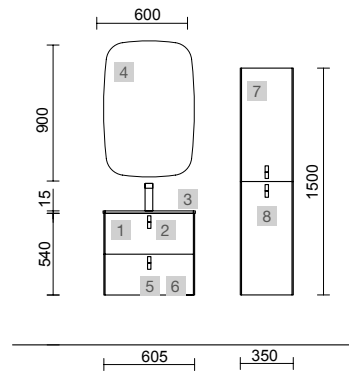

Moment

Renoir

mam

Uniq

COMPAKT

PRICE LIST ORIGINAL

COD.	DESCRIPTION	€	OPTIONS	€	
<b>COMPOSITION OF 600</b>					
1	<b>96593 Wall hung vanity UNIIQ 600 Matt white</b> 2 soft close drawers 598 x 540 x 450 mm	515	4	<b>97641 Mirror LOUIS 600</b> horizontal vertical with LED light (30 W- 5700°K) IP 44 600 x 900 mm	405
2	<b>24721 Handle UNIIQ Chrome</b> Set of 2 units for Vanity/tall unit	18	5	<b>103973 Bottle trap POSYX Chrome brass</b>	54
3	<b>97058 Basin UNIIQ 600 Matt mineralsolid</b> without bottle trap or clicker waste 605 x 15 x 460 mm	443	6	<b>102304 Clicker valve FLOW Chrome</b>	66
<b>FULL SET PRICE</b>		<b>976</b>	<b>AUXILIARY</b>		
COD.	DESCRIPTION	€	COD.	DESCRIPTION	€
7	<b>24692 Wall hung tall unit UNIIQ Matt white</b> left / right 2 soft close doors 350 x 1500 x 350 mm	599	8	<b>24721 Handle UNIIQ Chrome</b> Set of 2 units for Vanity/tall unit	18