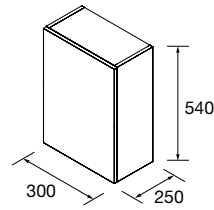

M modular E-05 5

M modular E-05 5

ALLIANCE CABINET FOR DOUBLE DEPTH

1 door wall hung unit with PUSH opening system, 250 mm depth and Onix interior finish. Hinges with 110° opening. Reversible.
To be combined with made-to-measure countertops and washbasins in different depths.
it can be combined with series:
Spirit / Monterrey

	Natural	Africa oak	Bay pine	Walnut Maya	€
	COD.	COD.	COD.	COD.	
300	87515	91079	87516	102824	192

	Gloss white	White cotton	Black velvet	€
	COD.	COD.	COD.	
300	87512	97003	97004	205