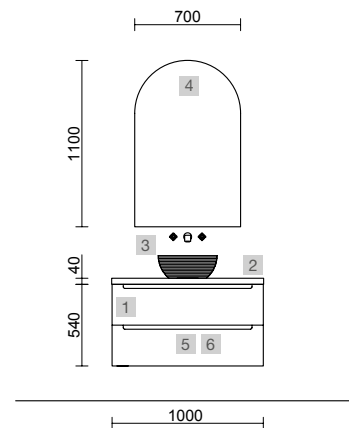

<b>AUXILIARY</b>		
COD.	DESCRIPTION	€
7 96744	Wall hung tall unit ALLIANCE Matt anthracite left / right 2 doors push opening system 350 x 1600 x 349 mm	522

MONTERREY 1000 AFRICA OAK

COD.	DESCRIPTION	€	OPTIONS	COD.	DESCRIPTION	€
<b>COMPOSITION OF 1000</b>						
1	91048 Wall hung vanity MONTERREY 1000 Africa oak 2 metallic drawers with soft close 997 x 540 x 450 mm	722	4	97644 Mirror EMILE 700 horizontal vertical with LED light (20 W- 5700°K) IP 44 700 x 1100 mm	488	
2	23018 Worktop Africa oak for vanity and storage unit, not mechanized 1007 x 40 x 460 mm	338	5	103973 Bottle trap POSYX Chrome brass	54	
3	21854 Countertop basin EXTRA-THIN SEDUCTION White porcelain without bottle trap or waste Ø 390 x 150 mm	216	6	102303 Open valve FLOW Chrome	62	
<b>FULL SET PRICE</b>		<b>1276</b>				