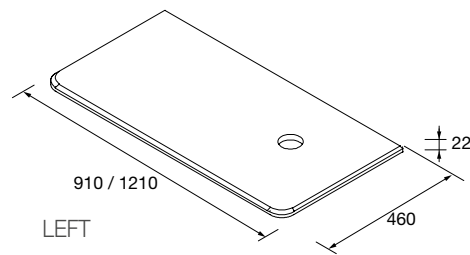

COMPAKT

WORKTOP UNIIQ (COMPACT STONE)

Uniiq worktop made of natural compact stone, 3 pre-drills to choose tap position according to sink.

	Calacatta	Marquina black	
	COD.	COD.	€
600	95083	95079	426
800	95084	96795	450

WORKTOP UNIIQ (COMPACT STONE) R

Uniiq worktop made of natural compact stone, 3 pre-drills to choose tap position according to sink.

	Calacatta	Marquina black	
	COD.	COD.	€
900	83914	83940	472
1200	83942	83943	630

WORKTOP UNIIQ (COMPACT STONE) L

Uniiq worktop made of natural compact stone, 3 pre-drills to choose tap position according to sink.

	Calacatta	Marquina black	
	COD.	COD.	€
900	85168	85169	472
1200	85171	85172	630

How to order your worktop with inset sink Kompakt

Available depths

Sink sizes

Number of sinks

Download and fill in interactive order form

www.salgar.net

Wall tap

Bol / Altiro / Seduction / Kandy / Lokum / Bulkan / Verila / Carla

High tap right / left

Bol / Altiro / Seduction / Kandy / Lokum / Bulkan

Centred tap

Bica / Talea