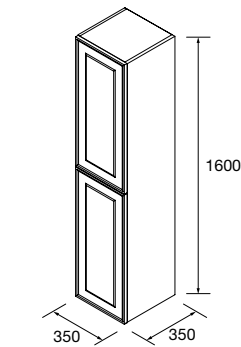

RENOIR TALL UNIT 1600 2 DOORS

Reversible tall unit 2 doors, with soft-closing system hinges. Onix interiors with 4 adjustable glass shelves. Handles are not included, 2 finishes available.

	White cotton	Black velvet	Macchiato	Blue fog	Night blue	Anthracite	Green forest	
	COD.	COD.	COD.	COD.	COD.	COD.	COD.	€
350	91317	91318	91319	91323	91320	91322	91321	593