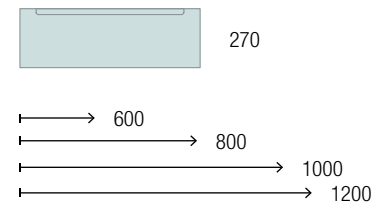

TECHNOLOGY

The 3D coating technology is what makes it possible for the Monterrey range to have the different finishes of our selection of woods. All together with the high gloss lacquers, make this elegant and unique series really stand out.

M modular E-05 5

1 DRAWER VANITY UNIT