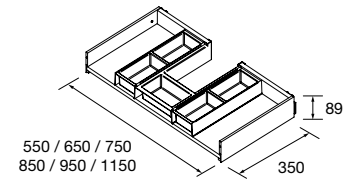

METALLIC DRAWER WITH PIPE CUTOUT

Metallic drawer full extension with pipe cutout, Onix interior

onix		
	COD.	€
600	103143	154
800	103144	178
1000	103145	202
1200	103146	226