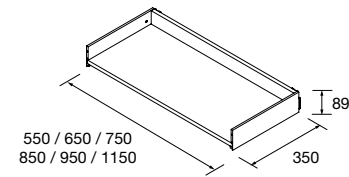

Metallic drawer full extension without pipe cutout, onix interior with soft close.

	onix	
	COD.	€
600	103306	154
800	103308	178
1000	103310	202

**METALLIC DRAWER WITH PIPE CUTOUT**

Metallic drawer full extension with pipe cutout, Onix interior