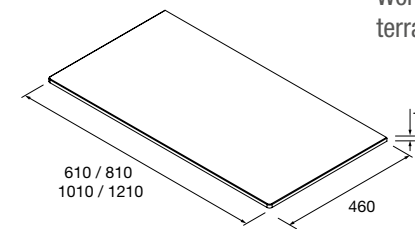

Matt white solid surface		Black slate		White marble		Terrazo natura	
	COD.	€	COD.	€	COD.	€	COD.	€
600	97495	234	97501	294	97507	294	102266	294
800	97497	258	97503	318	97509	318	102267	318
1000	97499	282	97505	354	97511	354	102268	354
1200	97500	306	97506	378	97512	378	102270	378

NOTE: More options of worktops and mechanised worktops on page 298