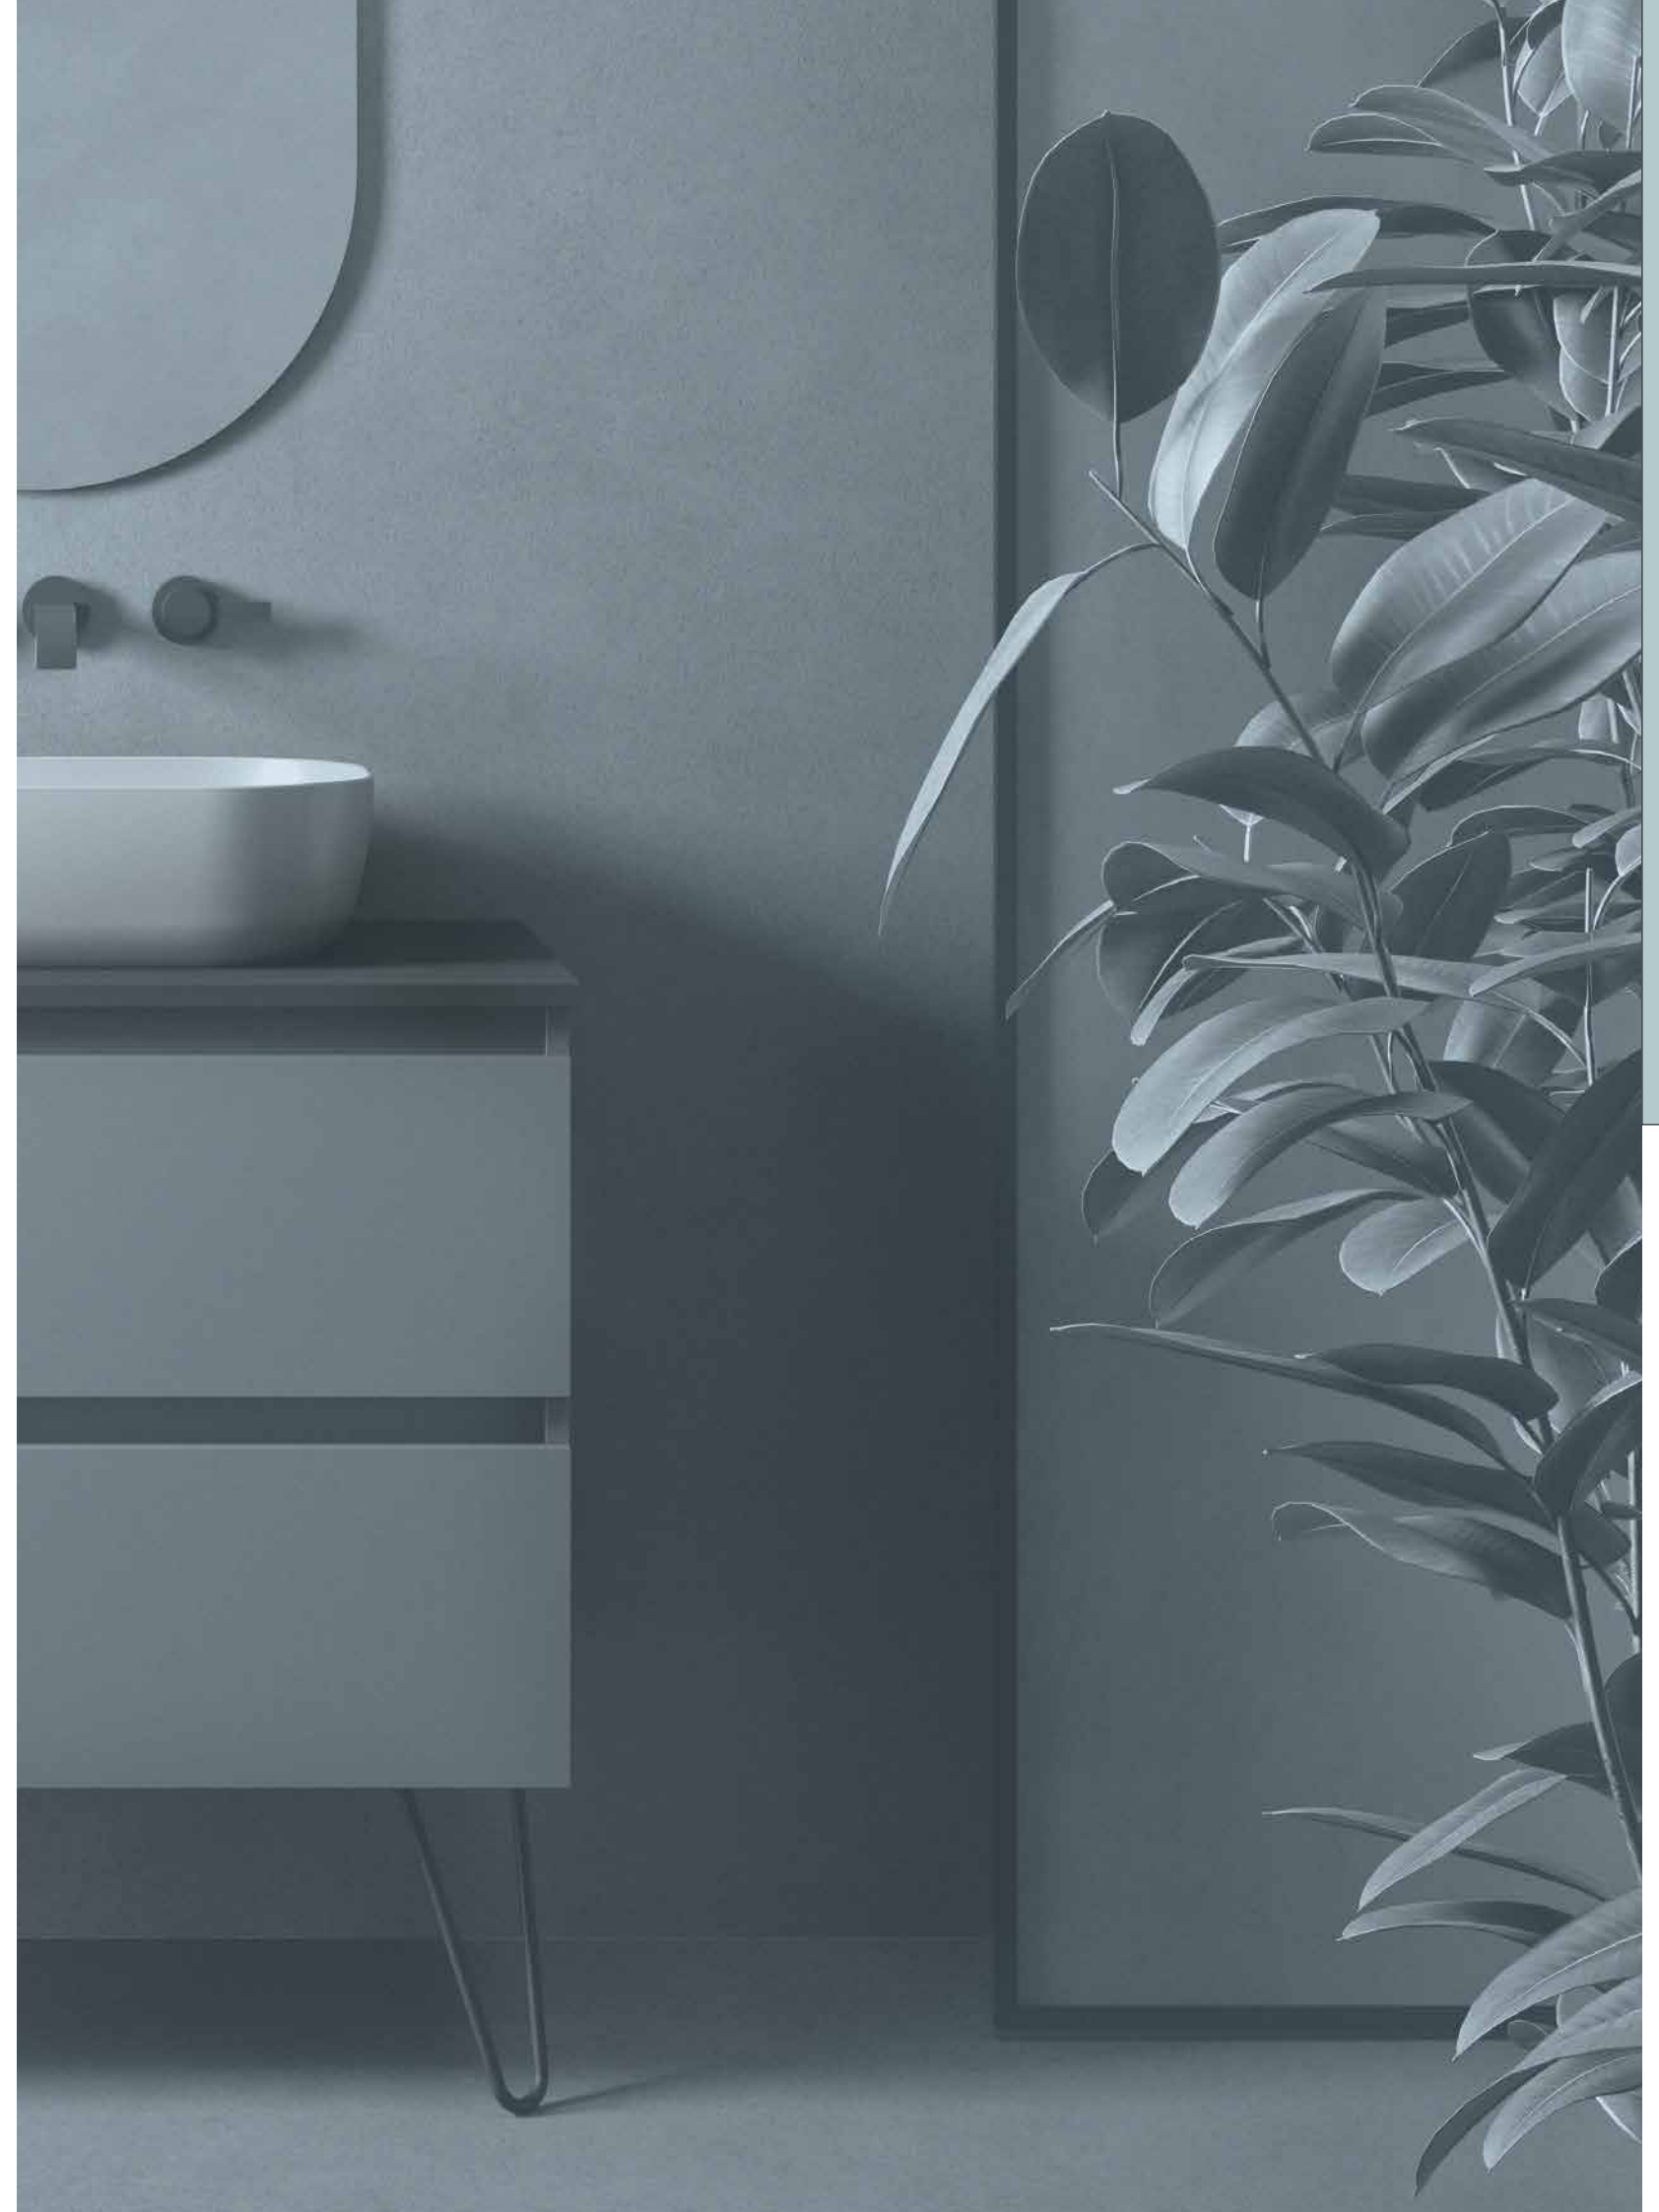

Eco options

1037€

Eco plus

1277€

1115€

1341€

1591€

1757€