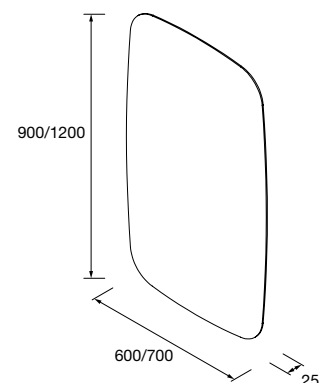

Mirror LOUIS 600
horizontal vertical with LED light (30 W- 5700°K) IP 44
600 x 900 mm
97641 405 €

Mirror LOUIS 700
horizontal vertical with LED light (30 W- 5700°K) IP 44
700 x 1200 mm
97642 512 €

Mirror ORGANIC 600
horizontal vertical with LED light (4,4 W/m - 4000°K.) IP44
600 x 800 mm
26775 449 €

Mirror ORGANIC 800
horizontal vertical with LED light (4,4 W/m - 4000°K.) IP44
800 x 1000 mm
26776 488 €