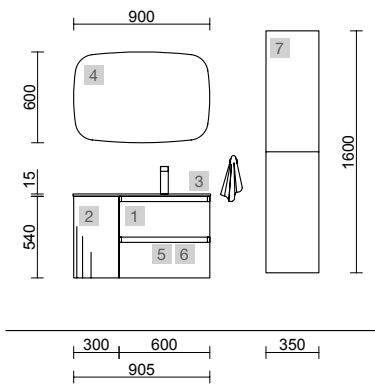

SPIRIT 900 GREEN FOREST

COD.	DESCRIPTION	€
COMPOSITION OF 900		
1	103470 Wall hung vanity SPIRIT 600 Green forest 2 metallic drawers with soft close 598 x 540 x 450 mm	528
2	97038 Wall hung storage unit ALLIANCE 300 Green forest left / right 1 curved door with push-opening 300 x 540 x 450 mm	378
3	97646 Basin ALLIANCE 900 storage unit on the left Matt mineralsolid for curved storage unit, without bottle trap or clicker drain 910 x 15 x 460 mm	466
FULL SET PRICE		1372

OPTIONS		
COD.	DESCRIPTION	€
4	97641 Mirror LOUIS 600 horizontal vertical with LED light (30 W- 5700°K) IP 44 600 x 900 mm	405
5	103973 Bottle trap POSYX Chrome brass	54
6	102304 Clicker valve FLOW Chrome	66

AUXILIARY		
COD.	DESCRIPTION	€
7	96743 Wall hung tall unit ALLIANCE Green forest left / right 2 doors push opening system 350 x 1600 x 349 mm	522