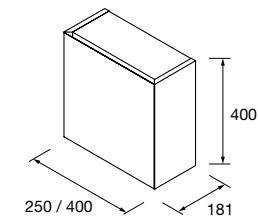

CABINET MOMENT 400 1 DOOR

Reversible cabinet 1 door, with wide opening hinges with soft close. Interior made of natural wood. With 1 adjustable glass shelf.

	Pure COD.	Real COD.	Intense COD.	€
250	91461	91463	91464	546
400	91458	91459	91460	584

Original

Moment *

Renoir

mam

Uniq

COMPACT

PRICE LIST ORIGINAL