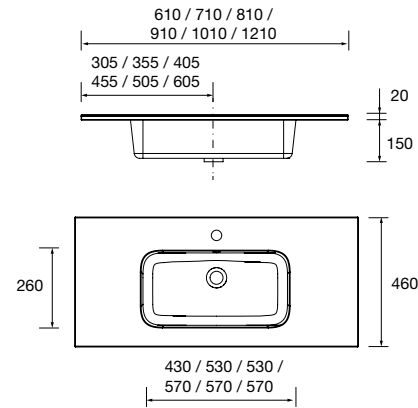

Basin CONSTANZA 610 White porcelain  
without bottle trap or clicker waste  
610 x 20 x 460 mm

**26783 148 €**

Basin CONSTANZA 710 White porcelain  
without bottle trap or clicker waste  
710 x 20 x 460 mm