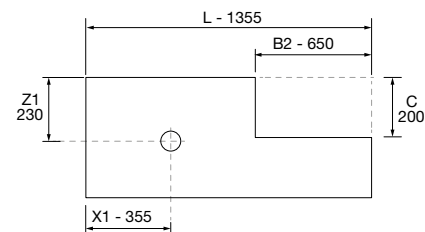

OPTIONS		
COD.	DESCRIPTION	€
6	16908 Mirror SENA 600 horizontal vertical mirror 5 mm 600 x 800 mm	106
7	87811 Light OPTIMUS 600 gloss chrome LED light (10 W-5700°K) IP 44 600 x 25 x 25 mm	110
8	103973 Bottle trap POSYX Chrome brass	54
9	102303 Open valve FLOW Chrome	62

AUXILIARY		
COD.	DESCRIPTION	€
10	103356 Mirror OASIS 400 round Ø 400 mm	83
11	26126 Towel rail shelf 400 Matt white solid surface 400 x 60 x 120 mm	94