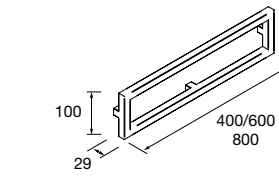

METAL FRONT LLOYD

Metal front can be combined with Lloyd accessories. Structure made of 16 mm square tube.

	Matt white	Matt black	
	COD.	COD.	€
400	97671	97674	143
600	97672	97675	155
800	97673	97677	167

COUPLING LLOYD KOMPAKT

Sold individually. Note: The couplings are not sold as a set. The corresponding amount of couplings must be ordered depending on the composition.