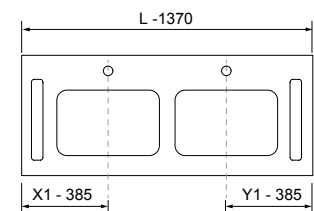

Moment

Renoir

mam

Uniq

COMPACT

PRICE LIST ORIGINAL