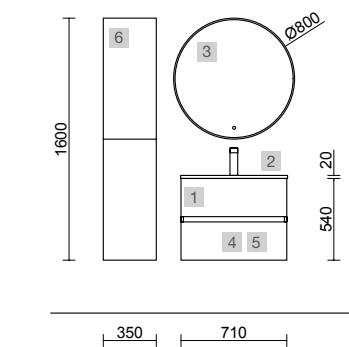

1252€

Wall hung vanity Natural • Handle white • Worktop  
Gloss white • Washbasin Tento • Mirror Sena •  
Light Boreal • 4 legs Set 20mm

REDUCED DEPTH

REDUCED DEPTH

FUSSION 40 700 WHITE COTTON

COD.	DESCRIPTION	€	OPTIONS	COD.	DESCRIPTION	€
<b>COMPOSITION WITH VANITY 700</b>						
1	96689 Wall hung vanity FUSSION LINE 700 DEPTH 40 White cotton 2 soft close drawers 697 x 540 x 385 mm	372	3	97634 Mirror GLOBE 800 White round with LED light, sensor (10 W- 5700°K) IP 44 Ø 800 mm	440	
2	97070 Basin Depth 40 IBERIA 710 White porcelain without bottle trap or clicker waste 710 x 20 x 395 mm	172	4	103973 Bottle trap POSYX Chrome brass	54	
			5	102306 Clicker valve FLOW Matt black	66	
<b>FULL SET PRICE</b>		<b>544</b>				