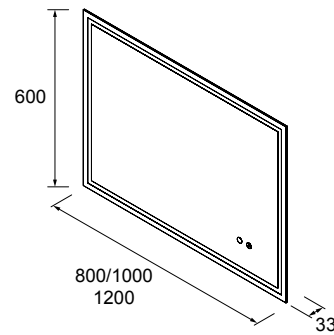

Mirror CHICAGO II 800
horizontal vertical with LED light, sensor and anti-fog (30 W- 5700°K.) IP 44
800 x 600 mm
87853 535 €

Mirror CHICAGO II 1000
horizontal vertical with LED light, sensor and anti-fog (30 W- 5700°K.) IP 44
1000 x 600 mm
87854 575 €

Mirror CHICAGO II 1200
horizontal vertical with LED light, sensor and anti-fog (40 W- 5700°K.) IP 44
1200 x 600 mm
87855 629 €

Mirror APOLO 800 Gold
horizontal with shelf with LED light (10 W- 5700°K) IP 44
800 x 700 x 110 mm
87856 462 €

Mirror APOLO 1000 Gold
horizontal with shelf with LED light (12 W- 5700°K.) IP 44
1000 x 700 x 110 mm
87857 528 €

☐ **Mirror APOLO 800 White**
horizontal with shelf with LED light (10 W- 5700°K.) IP 44
800 x 700 x 110 mm
87858 462 €

☐ **Mirror APOLO 1000 White**
horizontal with shelf with LED light (12 W- 5700°K.) IP 44
1000 x 700 x 110 mm
87859 528 €