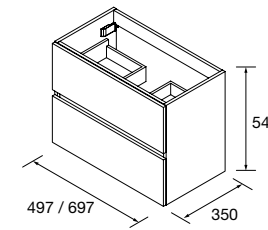

FUSION LINE 2 DRAWERS WALL-HUNG VANITY UNIT DEPTH 350 MM

Wall hung vanity unit with 2 wooden drawers, Onix interiors and soft close system.

	Natural	Africa oak	Bay pine	€
	COD.	COD.	COD.	
500	96706	96707	96713	330
700	96718	96719	96720	348

	Gloss white	White cotton	Black velvet	€
	COD.	COD.	COD.	
500	96703	96704	96705	342
700	96715	96716	96717	360