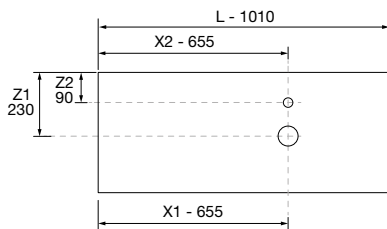

OPTIONS		
COD.	DESCRIPTION	€
5	83964 Mirror MOON 1000 round with light (4,4 W/m - 4000°K.) IP44 Ø 1000 mm	422
6	103973 Bottle trap POSYX Chrome brass	54
7	102303 Open valve FLOW Chrome	62

AUXILIARY		
COD.	DESCRIPTION	€
8	81733 Wall hung tall unit ALLIANCE Night blue left / right 2 doors push opening system 350 x 1600 x 349 mm	522