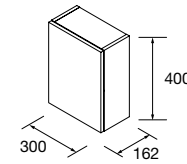

ALLIANCE MOMENT 400 1 DOOR

1 door tower push opening system and Onix interior. 110° opening Hinges, right/left. With 1 glass shelf height adjustable.