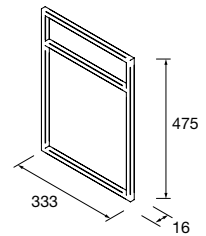

SHORT LLOYD STRUCTURE

16 mm square tubular metal structure. Can be combined with vanity unit and Kompakt. Couplings not included, 2 couplings are required for installation.

	Matt white	Matt black	
	COD.	COD.	€
333	97718	97721	198