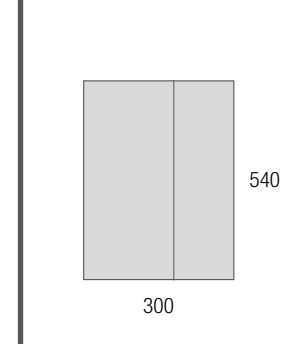

CURVED DOOR STORAGE UNIT