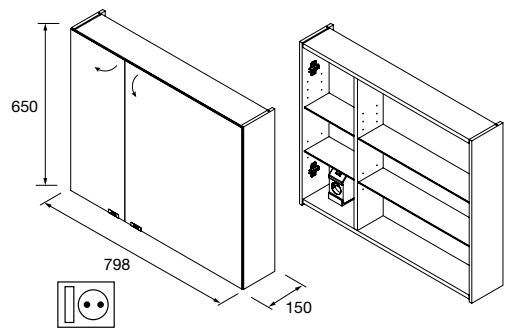

Cabinet ALLIANCE 600
2 soft close double mirror doors with switch and socket
598 x 650 x 150 mm
23409 575 €

Cabinet ALLIANCE 700
2 soft close double mirror doors with switch and socket
698 x 650 x 150 mm
24591 597 €

Cabinet ALLIANCE 800
2 soft close double mirror doors with switch and socket
798 x 650 x 150 mm
23410 619 €

Cabinet ALLIANCE 900
3 soft close double mirror doors with switch and socket
898 x 650 x 150 mm
24592 712 €

Cabinet ALLIANCE 1000
3 soft close double mirror doors with switch and socket
998 x 650 x 150 mm
23665 773 €

Cabinet ALLIANCE 1200
3 soft close double mirror doors with switch and socket
1190 x 650 x 150 mm
24593 894 €

Cabinet ALLIANCE 600
2 soft close double mirror doors with switch and socket and LED side light, IP44 (21,5W)
630 x 650 x 150 mm
83153 697 €

Cabinet ALLIANCE 700
2 soft close double mirror doors with switch and socket and LED side light, IP44 (21,5W)
730 x 650 x 150 mm
83154 769 €