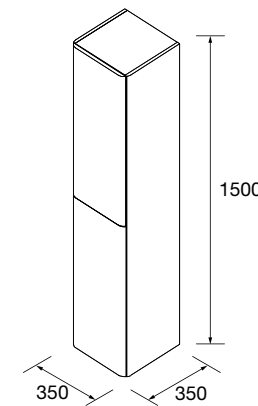

UNIIQ WALL HUNG TALL VANITY

Reversible wall hung tall vanity with regulation and soft close.

	Matt white	Matt black	Matt anthracite	Humo	Matt taupe	Macchiato	Nata	Blue fog	Azul altamar	€
	COD.	COD.	COD.	COD.	COD.	COD.	COD.	COD.	COD.	
350	24692	24699	24691	24698	24696	83088	24693	83091	24707	599

	Night blue	Royal green	Bosque	Salvia	Paja	Sol	Terracota	Rojo	Granate	€
	COD.	COD.	COD.	COD.	COD.	COD.	COD.	COD.	COD.	
350	83093	83092	24712	24709	24700	24701	96649	24704	24705	599