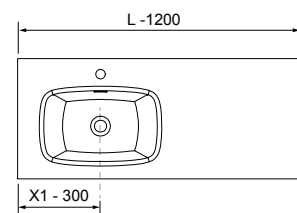

Moment

Renoir

mam

Uniq

COMPAKT

PRICE LIST ORIGINAL

MOMENT 1200 PURE

COD.	DESCRIPTION	€
<b>COMPOSITION OF 1200</b>		
1	91356 Wall hung vanity MOMENT 600 Pure x 2 1 soft close drawer 598 x 356 x 452 mm	1806
2	97568 Bespoke basin Matt white solid surface from 901 to 1200 with 1 sink (46cm), without bottle trap or clicker waste, with or without tap hole 901 - 1200 x 12 x 460 mm	719
<b>FULL SET PRICE</b>		<b>2525</b>
<b>OPTIONS</b>		
COD.	DESCRIPTION	€
3	97641 Mirror LOUIS 600 horizontal vertical with LED light (30 W- 5700°K) IP 44 600 x 900 mm	405
4	102307 Reduced bottle trap CONEX White	66
5	102304 Clicker valve FLOW Chrome	66
<b>AUXILIARY</b>		
COD.	DESCRIPTION	€
6	91465 Towel rail shelf MOMENT 430 Pure with towel rail 430 x 125 x 125 mm	253
7	91452 Cabinet MOMENT 250 Pure 1 left / right door with soft close 250 x 800 x 181 mm	635
8	91475 Shelf MOMENT 800 Pure 180 x 800 x 180 mm	292