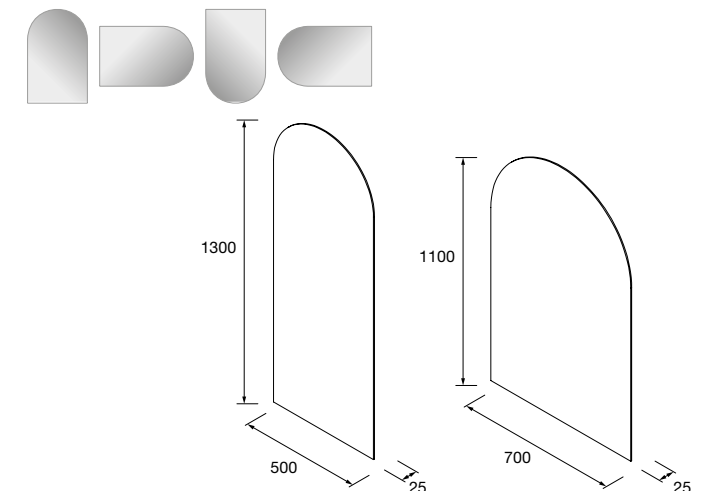

Mirror EMILE 500
horizontal vertical with LED light (20 W- 5700°K) IP 44
500 x 1300 mm
97643 440 €

Mirror EMILE 700
horizontal vertical with LED light (20 W- 5700°K) IP 44
700 x 1100 mm
97644 488 €