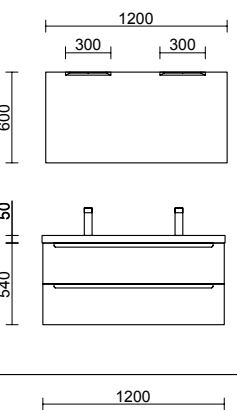

1757€

Wall hung vanity Blue Fog • Washbasin Toscana • Mirror Louis