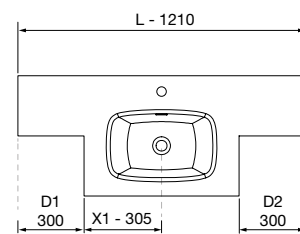

OPTIONS		
COD.	DESCRIPTION	€
4	16908 Mirror SENA 600 horizontal vertical mirror 5 mm 600 x 800 mm	106
5	97640 Light JUDI (5 W- 5700°K)	59
6	103973 Bottle trap POSYX Chrome brass	54
7	102304 Clicker valve FLOW Chrome	66

AUXILIARY		
COD.	DESCRIPTION	€
8	96930 Cabinet ALLIANCE 300 Natural left / right 1 door push opening system 300 x 400 x 162 mm	200