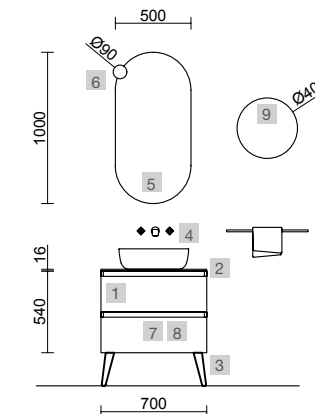

SPiRiT 700 NIGHT BLUE

COD.	DESCRIPTION	€	OPTIONS
COMPOSITION OF 700			
1	103459 Wall hung vanity SPIRiT 700 Night blue 2 metallic drawers with soft close 697 x 540 x 450 mm	541	5 103357 Mirror OVALO horizontal vertical 500 x 1000 mm
2	96840 Worktop Black velvet for vanity and storage unit, not mechanized 707 x 16 x 460 mm	98	6 91238 Light GILDA 90 (5 W- 4000°K) IP44 Ø 90 mm
3	24717 Set of 2 legs UNIHQ Black 230 mm	47	7 103973 Bottle trap POSYX Chrome brass
4	102282 Countertop basin CARLA 45 Denim porcelain without bottle trap or clicker waste 455 x 325 x 135 mm	323	8 102305 Open valve FLOW Matt black
FULL SET PRICE		1009	
AUXILIARY			
9	103356 Mirror OASIS 400 round Ø 400 mm	83