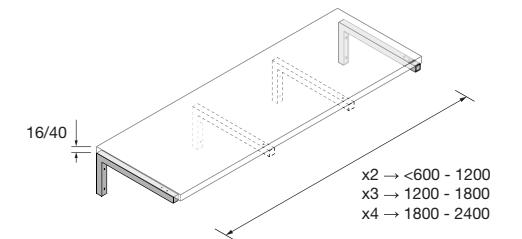

WORKTOP L SUPPORT

	White	Black	Chrome	
	COD.	COD.	COD.	€
440	91495	91494	91496	158

WALL HANGERS SET WITH ADJUSTMENT SYSTEM

Worktops wall hanger with adjustment system.

	COD.	€
340 X 80	26197	92
415 X 105	26196	97