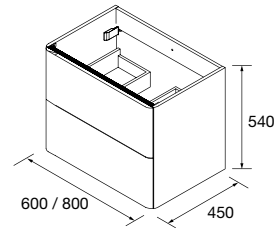

WALL HUNG VANITY UNIIQ 2 DRAWERS

Wall hung vanity unit with 2 wooden drawers with concealed pull-out Plus runners and soft close. Onix interiors. Handles not included, 3 finishes available.

	Matt white	Matt black	Matt anthracite	Humo	Matt taupe	Macchiato	Nata	Blue fog	Azul altamar	€
	COD.	COD.	COD.	COD.	COD.	COD.	COD.	COD.	COD.	
600	96593	96613	96594	96614	96608	96601	96599	96616	96618	515
800	96620	96635	96621	96636	96630	96626	96624	96638	96640	539

	Night blue	Royal green	Bosque	Salvia	Paja	Sol	Terracota	Rojo	Granate	€
	COD.	COD.	COD.	COD.	COD.	COD.	COD.	COD.	COD.	
600	96600	96619	96598	96615	96602	96607	96611	96612	96609	515
800	96625	96641	96623	96637	96627	96629	96633	96634	96631	539