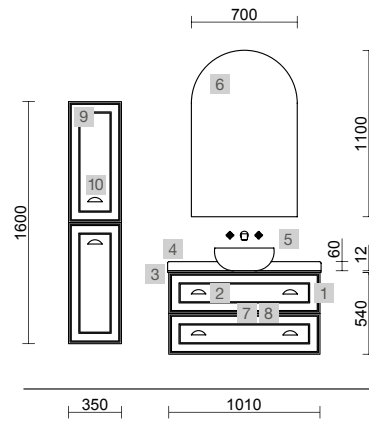

COD.	DESCRIPTION	€
COMPOSITION OF 1000		
1	91315 Wall hung vanity RENOIR 1000 Green forest 2 metallic drawers with soft close 997 x 540 x 450 mm	864
2	91339 Handle FOLK Black matt x 4	64
3	97505 Worktop Black slate for vanity and storage unit, not mechanized 1000 x 12 x 460 mm	354
4	91264 Wood strip Black slate to 1000 mm <1000 mm	74
5	91491 Countertop basin BULKAN Solid surface black without bottle trap or clicker waste Ø 390 x 140 mm	310
FULL SET PRICE		1666

OPTIONS		
COD.	DESCRIPTION	€
6	97644 Mirror EMILE 700 horizontal vertical with LED light (20 W- 5700°K) IP 44 700 x 1100 mm	488
7	103973 Bottle trap POSYX Chrome brass	54
8	102305 Open valve FLOW Matt black	62

AUXILIARY		
COD.	DESCRIPTION	€
9	91321 Wall hung tall unit RENOIR Green forest 2 doors with soft close and without handle 350 x 1600 x 349 mm	593
10	91339 Handle FOLK Black matt x 2	32