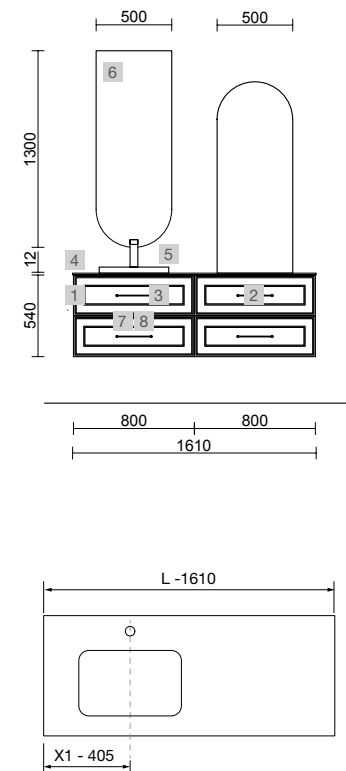

RENOIR 1600 BLUE FOG

COD.	DESCRIPTION	€
COMPOSITION OF 1600		
1 91325	Wall hung vanity RENOIR 800 Blue fog x 2 2 metallic drawers with soft close 797 x 540 x 450 mm	1548
2 103308	Complete drawer METALLIC onix upper drawer for vanity unit of 800 mm deep 45 750 x 140 x 350 mm	178
3 91333	Handle STYLE 192 Silver x 4	112
4 103716	Worktop White marble from 1411 to 1610 for vanity and storage unit, with or without tap hole 1411 - 1610 x 12 x 460 mm	647
5 97654	Semi inset basins MAEL Matt white solid surface without bottle trap or clicker waste 502 x 44 x 310 mm	302
FULL SET PRICE		2787
OPTIONS		
COD.	DESCRIPTION	€
6 97643	Mirror EMILE 500 x 2 horizontal vertical with LED light (20 W- 5700°K) IP 44 500 x 1300 mm	880
7 103973	Bottle trap POSYX Chrome brass	54
8 102303	Open valve FLOW Chrome	62

Moment

Renoir

mam

Uniq

COMPAKT

PRICE LIST ORIGINAL