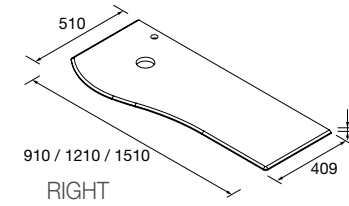

MAM WORKTOP RIGHT

Worktop for MAM vanity unit with machining option for basin and tap. Order form to be completed.

	Matt white solid surface	Black slate	White marble	Terrazo natura
	COD. €	COD. €	COD. €	COD. €
900	83880 415	96745 451	97378 451	103287 451
1200	83882 455	96746 501	97379 501	103288 501
1500	91126 623	96747 672	97380 672	103289 672

MAM WORKTOP LEFT

Worktop for MAM vanity unit with machining option for basin and tap. Order form to be completed.