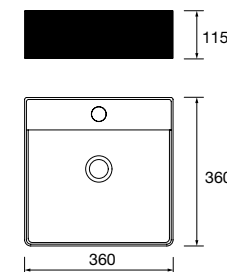

Consult our guide to worktops drill holes