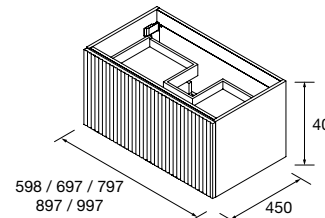

Natural	Africa oak	Bay pine	Walnut Maya	€
	COD.	COD.	COD.	COD.	
600	103018	103028	103023	103013	522
700	103019	103029	103024	103014	546
800	103020	103030	103025	103015	570
900	103021	103031	103026	103016	600
1000	103022	103032	103027	103017	630