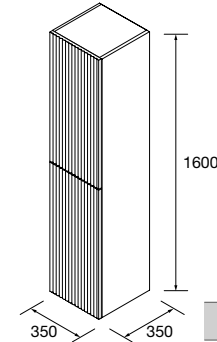

Natural	Africa oak	Bay pine	Walnut Maya	€
	COD.	COD.	COD.	COD.	
350	102994	102996	102995	102252	510