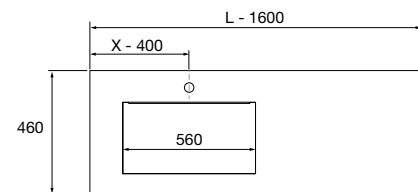

COD.	DESCRIPTION	€
COMPOSITION OF 1600		
1	83291 Worktop COMPAKT 46 Africa oak from 1401 to 1600 mm, with 1 large integrated sink 1401 - 1600 x 460 x 120 mm	1339
FULL SET PRICE		1339
OPTIONS		
COD.	DESCRIPTION	€
2	20742 Mirror REFLEXO 1200 horizontal vertical LED light (4,4 W/m - 4000*K) IP 44 1200 x 600 mm	440
3	90952 Wall hung storage unit SPIRIT 800 Africa oak x 2 1 metallic drawer with soft close 797 x 270 x 450 mm	744
4	90993 Handle SPIRIT 800 Soft black x 2	46
5	91097 Bespoken top Africa oak from 1401 to 1800 for vanity and storage unit, with or without tap hole 1401 - 1800 x 16 x 460 mm	276
6	97720 Metal structure TALL LLOYD Matt black x 2 for Kompakt units and structures 333 x 16 x 790 mm	444
7	97711 Coupling LLOYD Matt black x 2 for Kompakt countertop 297 x 15 x 30 mm	132
8	97710 Coupling LLOYD Matt black x 2 for vanity unit 297 x 15 x 30 mm	108
9	103974 Bottle trap SMART Matt black	78
10	102305 Open valve FLOW Matt black	62