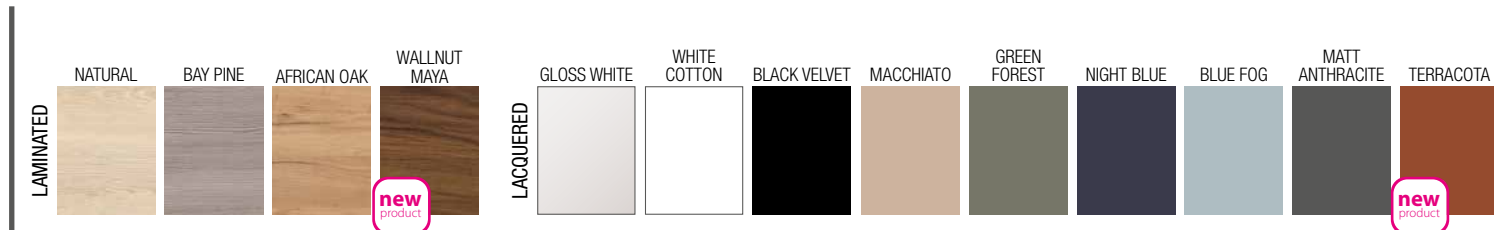

M modular E-05 5

M modular E-05 5

FINISHES

FINISHES