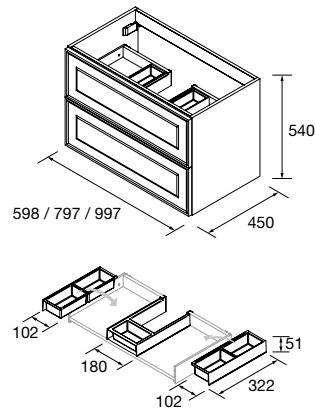

Renoir

WALL HUNG UNIT RENOIR 2 DRAWERS

Wall hung unit with 2 full extension metallic drawers, onix interior with soft close. Drawer organiser included, with 2 removable trays. Handle not included, 3 finishes available.

	White cotton	Black velvet	Macchiato	Blue fog	Night blue	Anthracite	Green forest	
	COD.	COD.	COD.	COD.	COD.	COD.	COD.	€
600	91299	91300	91301	91324	91302	91304	91303	696
800	91305	91306	91307	91325	91308	91310	91309	774
1000	91311	91312	91313	91326	91314	91316	91315	864