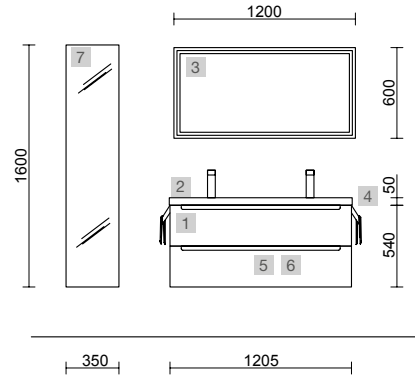

COD.	DESCRIPTION	€
COMPOSITION OF 1200		
1	23942 Wall hung vanity MONTERREY 1200 Natural 2 metallic drawers with soft close 1197 x 540 x 450 mm	759
2	26938 Basin TOSCANA 1200 White mineral load 1 sink, 2 taps without bottle trap or clicker waste 1205 x 50 x 460 mm	437
FULL SET PRICE		1196

OPTIONS		
COD.	DESCRIPTION	€
3	92652 Mirror ROMA 1200 horizontal vertical with white frame, LED light (10,8W/m - 5500°K.) IP 44 1200 x 600 mm	508
4	23027 Single towel rail JAZZ White x 2 depth 35, 40, 45 y 50 235 x 125 x 68 mm	98
5	103973 Bottle trap POSYX Chrome brass	54
6	102304 Clicker valve FLOW Chrome	66

AUXILIARY		
COD.	DESCRIPTION	€
7	26864 Wall hung tall unit ALLIANCE Natural left / right 1 mirror door with handle and soft close 350 x 1600 x 349 mm	544