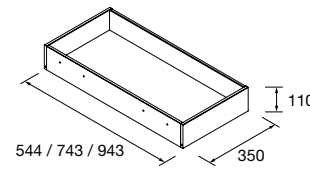

WOODEN DRAWER WITHOUT PIPE CUTOUT

Full drawer in birch wood without under sink insert.

	Birch	
	COD.	€
544	91482	154
743	91483	179
943	91484	206