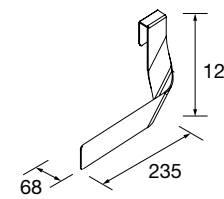

SIDE TOWEL RACK FOR VANITY UNITS

Single towel rail JAZZ

White COD.	Black COD.	Gloss anodized COD.	€
23027	27042	23024	49