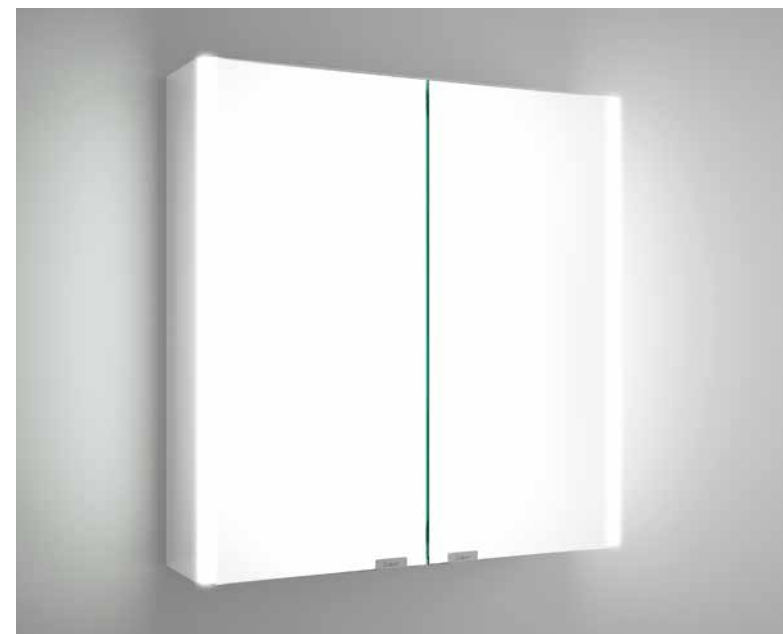

Cabinet ALLIANCE 600
2 soft close double mirror doors with switch and socket
598 x 650 x 150 mm
23409 575 €

Cabinet ALLIANCE 700
2 soft close double mirror doors with switch and socket
698 x 650 x 150 mm
24591 597 €

Cabinet ALLIANCE 800
2 soft close double mirror doors with switch and socket
798 x 650 x 150 mm
23410 619 €

Cabinet ALLIANCE 900
3 soft close double mirror doors with switch and socket
898 x 650 x 150 mm
24592 712 €

Cabinet ALLIANCE 1000
3 soft close double mirror doors with switch and socket
998 x 650 x 150 mm
23665 773 €

Cabinet ALLIANCE 1200
3 soft close double mirror doors with switch and socket
1190 x 650 x 150 mm
24593 894 €

Cabinet ALLIANCE 600
2 soft close double mirror doors with switch and socket and LED side light, IP44 (21,5W)
630 x 650 x 150 mm
83153 697 €

Cabinet ALLIANCE 700
2 soft close double mirror doors with switch and socket and LED side light, IP44 (21,5W)
730 x 650 x 150 mm
83154 769 €