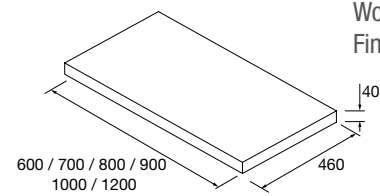

Gloss white	White cotton	Black velvet	Africa oak	Charcoal	
	COD.	COD.	COD.	COD.	COD.	€
600	97432	97433	97434	23016	97435	217
700	97436	97437	97438	97440	97439	245
800	97441	97442	97443	23017	97444	274
900	97445	97446	97447	97448	97449	312
1000	97450	97451	97452	23018	97453	338
1200	97454	97455	97456	23019	97457	397

NOTE: more options for bespoke and machined worktops on page 298

WORKTOPS WITH A THICKNESS OF 12 MM

Worktops 12 mm thick in sizes from 600 to 1200 mm without machining. Matt white finish, terrazo and white marble in solid surface, black slate in compact