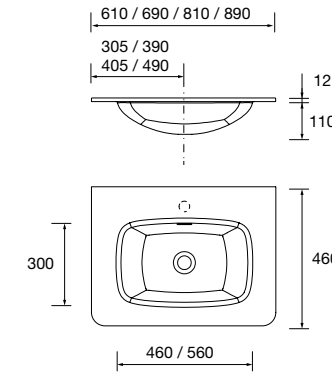

Uniiq integral basin in mineral solid matt finish.

605/C		805/C		905/R		905/L		1205/R		1205/L	
COD.	€	COD.	€	COD.	€	COD.	€	COD.	€	COD.	€
97058	443	97059	467	24543	479	24544	479	24545	551	24546	551

Bespoke Uniiq solid surface inset basin with machining option for tap and integrated towel rail. Order form to be completed.

600		800		900/R		900/L		1200/R		1200/L	
COD.	€	COD.	€	COD.	€	COD.	€	COD.	€	COD.	€
96787	551	96788	575	96789	587	103182	587	97377	659	103183	659

OPTIONAL MACHINED FOR WASHBASIN, TAP AND TOWEL RAIL

Download order sheet