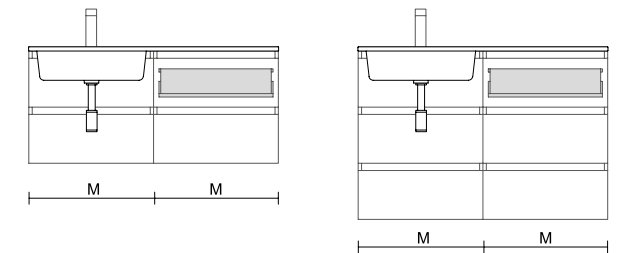

Optional top drawer for compositions of 2 units with offset washbasin

MOMENT 800 OPEN SHELF

Reversible open cabinet. Can be combined with Moment cabinets and mirrors. Supplied in kit format.

	Pure	Real	Intense	
	COD.	COD.	COD.	€
800	91475	91476	91477	292

ORGANISER TRAY

Stackable spacer tray for birch wood drawer.

	Birch	
	COD.	€
322	91485	65

SPACER CUBE

Stackable spacer for birch wood drawer.

	Birch	
	COD.	€
160	91486	43