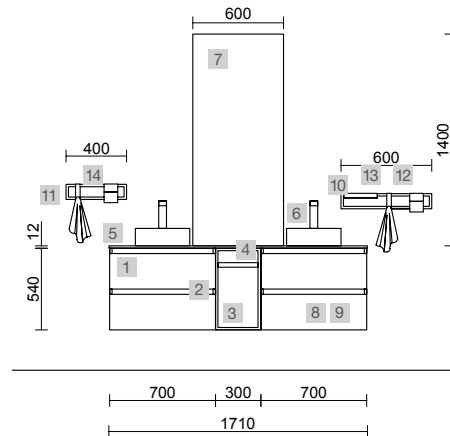

SPIRIT 1700 AFRICA OAK

COD.	DESCRIPTION	€	AUXILIARY	COD.	DESCRIPTION	€
COMPOSITION OF 1700						
1	90949	1004	10	97674	143	
Wall hung vanity SPIRIT 700 Africa oak x 2			Metal front LLOYD Matt black			
2 metallic drawers with soft close 697 x 540 x 450 mm			400 x 100 x 29 mm			
2	90990	88	11	97675	155	
Handle SPIRIT 700 Soft black x 4			Metal front LLOYD Matt black			
			600 x 100 x 29 mm			
3	96989	294	12	97665	92	
Wall hung storage unit ALLIANCE 300			Hook LLOYD Matt black x 2			
removable towel rail Africa oak			for Lloyd units and structures 30 x 124 x 50 mm			
with 2 internal drawers 300 x 540 x 450 mm			13	97670	204	
4	96996	34	Basket LLOYD Matt black x 2			
Handle TOWEL RAIL 300 Matt black			for Lloyd units and structures 90 x 124 x 100 mm			
5	91256	731	14	97666	90	
Worktop Black slate			Shelf LLOYD Matt black			
from 1611 to 1810 for vanity and storage unit,			for Lloyd units and structures 220 x 32 x 112 mm			
with or without faucet hole 1611 - 1810 x 12 x 460 mm						
6	97652	652				
Countertop basin TALEA Solid surface						
Bicolour x 2						
without bottle trap or clicker waste 360 x 115 x 360 mm						
FULL SET PRICE		2803				

OPTIONS		
COD.	DESCRIPTION	€
7	91115	495
Mirror REFLEXO 1400		
horizontal vertical LED light (4,4 W/m - 4000°K)		
IP 44 1400 x 600 mm		
8	103973	108
Bottle trap POSYX Chrome brass x 2		
9	102305	124
Open valve FLOW Matt black x 2