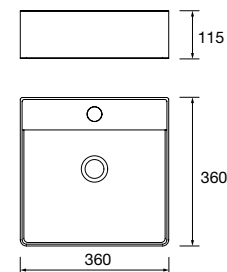

Consult our guide to worktops drill holes