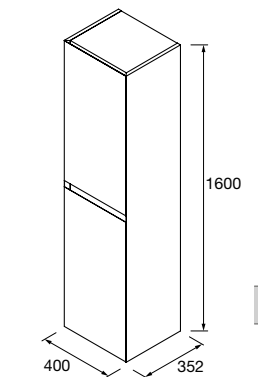

MOMENT TALL UNIT 1600 2 DOORS

Reversible tall unit 2 doors, with wide-opening hinges with soft close. Interior made of natural wood with 4 adjustable glass shelves.

	Pure COD.	Real COD.	Intense COD.	€
400	91429	91447	91451	1799