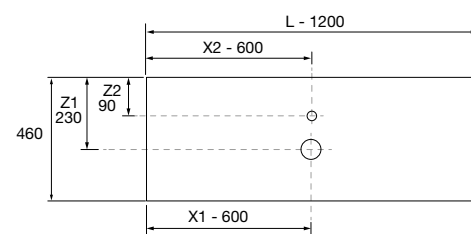

COMPAKT 1200 AFRICA OAK

COD.	DESCRIPTION	€
COMPOSITION OF 1200		
1	26060 Worktop COMPAKT 51 Africa oak from 1001 to 1200 mm, for 1 countertop basin 1001 - 1200 x 510 x 120 mm	871
2	103315 Countertop basin BICA Green forest solid surface without bottle trap or clicker waste Ø 390 x 105 mm	359
FULL SET PRICE		1230

OPTIONS		
COD.	DESCRIPTION	€
3	103359 Mirror MITO CURVE 800 round with LED light (7 W- 4000°K.) IP 44 Ø 800 mm	521
4	26195 Towel rail COMPAKT Matt black 330 x 100 mm	129
5	25954 Shelf COMPAKT 42 Africa oak from 801 to 1000 mm 801 - 1000 x 420 x 90 mm	702
6	103974 Bottle trap SMART Matt black	78
7	102305 Open valve FLOW Matt black	62

AUXILIARY		
COD.	DESCRIPTION	€
8	103356 Mirror OASIS 400 round Ø 400 mm	83
9	97684 Wooden front LLOYD Africa oak 400 x 130 x 29 mm	47
10	97668 Hair dryer/straighteners holder LLOYD Matt black for Lloyd units and structures 140 x 32 x 106 mm	59
11	97666 Shelf LLOYD Matt black for Lloyd units and structures 220 x 32 x 112 mm	90