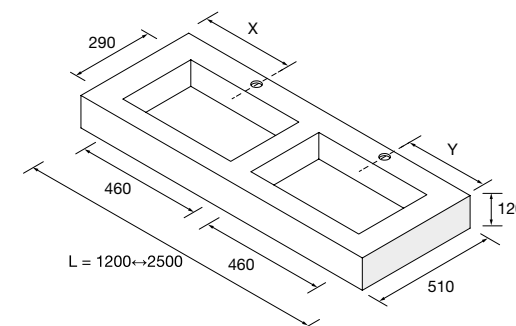

COMPAKT WORKTOP WITH INTEGRATED SINK (460) DEPTH 510 MM

Download order sheet

	Bali	Africa oak	Havana	White marble	Concrete	Grey stone	€
	COD.	COD.	COD.	COD.	COD.	COD.	
1201 - 1400	91162	25460	83998	25486	25614	25499	1626
1401 - 1600	91163	25461	84000	25487	25615	25500	1771
1601 - 1800	91164	25462	84001	25488	25616	25501	1917
1801 - 2000	91165	25463	84012	25489	25617	25502	2211
2001 - 2500	91166	25464	84013	25490	25618	25503	2504