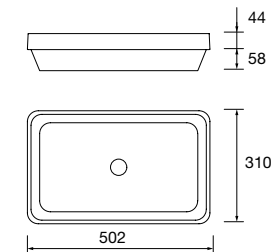

Consult our guide to worktops drill holes