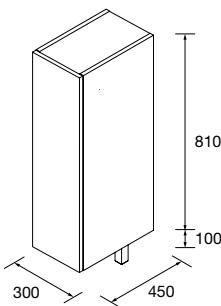

ALLIANCE FLOOR-STANDING STORAGE UNIT WITH 1 DOOR

1 door floor standing and reversible storage unit with push opening system and onix, interiors. 110° opening hinges and 2 height adjustable shelves.
Booster / union leg included
it can be combined with series:
Spirit

	Natural	Africa oak	Bay pine	Walnut Maya	€
	COD.	COD.	COD.	COD.	
300	103150	103152	103151	103153	258

	Gloss white	White cotton	Matt black	€
	COD.	COD.	COD.	
300	103147	103148	103149	282