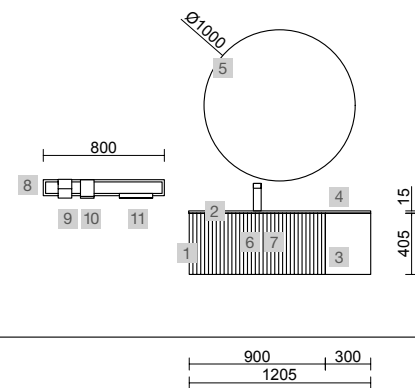

BIBA 1200/R BLACK VELVET

COD.	DESCRIPTION	€
COMPOSITION OF 1200		
1	103036 Wall hung vanity BIBA 900 Black velvet 1 metallic drawer with soft close and 1 interior drawer 897 x 405 x 450 mm	624
2	102264 Handle BAO Matt black	16
3	103155 Wall hung storage unit ALLIANCE 300 Black velvet left / right 1 door push opening system 300 x 405 x 450 mm	228
4	97066 Basin CONSTANZA 1200 storage unit on the right White porcelain without bottle trap or clicker waste, for vanity unit of 900 1210 x 20 x 460 mm	431
FULL SET PRICE		1299

OPTIONS		
COD.	DESCRIPTION	€
5	83964 Mirror MOON 1000 round with light (4,4 W/m - 4000°K.) IP44 Ø 1000 mm	422
6	102307 Reduced bottle trap CONEX White	66
7	102306 Clicker valve FLOW Matt black	66

AUXILIARY		
COD.	DESCRIPTION	€
8	97677 Metal front LLOYD Matt black 800 x 100 x 29 mm	167
9	97670 Basket LLOYD Matt black for Lloyd units and structures 90 x 124 x 100 mm	102
10	97667 Shelf LLOYD Matt black for Lloyd units and structures 90 x 124 x 100 mm	78
11	97666 Shelf LLOYD Matt black for Lloyd units and structures 220 x 32 x 112 mm	90