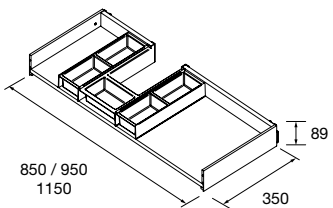

METALLIC DRAWER WITH PIPE CUTOUT, RIGHT

Metallic drawer full extension with pipe cutout, Onix interior

onix		
	COD.	€
900	103628	190
1000	103417	202
1200	103419	226