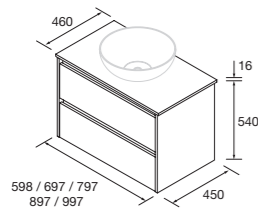

WORKTOP SET

Composed of Noja vanity 2 drawers and worktop in the same colour as vanity. Countertop basin is not included