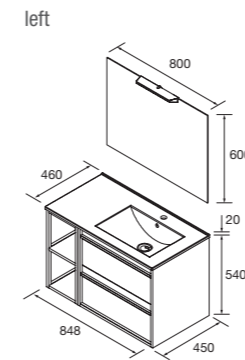

FULL SET 850

Compose of Attila vanity 2 drawers, cabinet, porcelain washbasin, mirror and LED wall lamp. Drawer organiser and black handles are included. Cabinet is supplied in kit..

	COD.	€
850 R	104912	879
850 L	104913	879

DOUBLE FULL SET

Composed of 2 Attila vanities 2 drawers, double washbasin, mirror and 2 LED wall lamps. Drawer organiser and handles are included.

Note: 1200 porcelain washbain / 1400 mineral load washbain

	White satin	Black satin	* Blue satin	* Green satin	* Red satin	Natural	Africa oak	Walnut Maya	€
	COD.	COD.	COD.	COD.	COD.	COD.	COD.	COD.	
1200	104922	104923	104924	104925	104926	104927	104928	104929	1069
1400	104930	104931	104932	104933	104934	104935	104936	104937	1304

Note: handle is in black except (*) handle in the same colour as vanity.