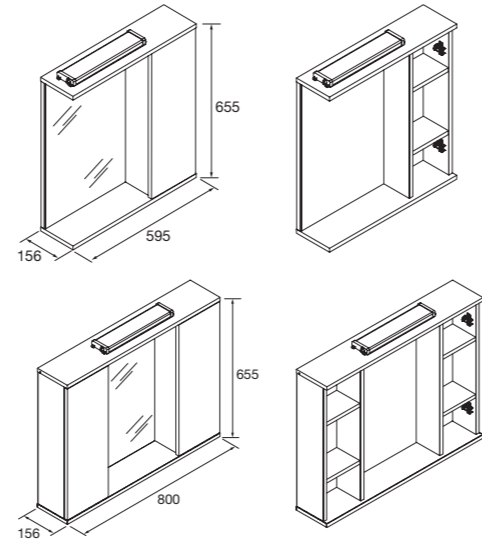

Cabinet Loira 600
1 door glossy white
2 halogen spotlights with switch
IP44 - 6W
595x655x156
97367 172 €

Cabinet Loira 800
2 doors glossy white
2 halogen spotlights with switch
IP44 - 6W
800x655x156
97368 199 €

* 2 LED spotlights and switch included