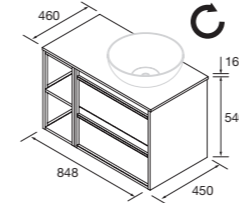

WASHBASIN SET

Composed of Attila vanity 2 drawers and porcelain washbasin. Drawer organiser and handles are included.

	White satin	Black satin	Blue satin*	Green satin*	Red satin*	Natural	Africa oak	Walnut Maya	
	COD.	COD.	COD.	COD.	COD.	COD.	COD.	COD.	€
600	104739	104740	104741	104742	104743	104744	104745	104746	396
700	104747	104748	104749	104750	104751	104752	104753	104754	431
800	104755	104756	104757	104758	104759	104760	104761	104762	466
1000	104823	104824	104825	104826	104827	104828	104829	104830	547

Note: handle is in black except (*) handle in the same colour as vanity.

WORKTOP SET

Composed of Attila vanity 2 drawers and worktop in the same colour than vanity. Drawer organiser and handles are included. Countertop basin is not included.

	White satin	Black satin	Blue satin*	Green satin*	Red satin*	Natural	Africa oak	Walnut Maya	
	COD.	COD.	COD.	COD.	COD.	COD.	COD.	COD.	€
600	104938	104939	104940	104941	104942	104943	104944	104945	429
700	104946	104947	104948	104949	104950	104951	104952	104953	459
800	104954	104955	104956	104957	104958	104959	104960	104961	488
1000	104964	104965	104966	104967	104968	104969	104970	104971	580

Note: handle is in black except (*) handle in the same colour as vanity.

WASHBASIN 850 SET

Composed of Attila vanity 2 drawers, cabinet, and porcelain washbasin. Drawer organiser and black handles are included. Cabinet is supplied in kit.

	COD.	€
850 R	104821	749
850 L	104822	749

WORKTOP SET 850

Composed of Attila vanity 2 drawers, reversible cabinet and worktop in the same colour than vanity. Drawer organiser and black handles are included. Cabinet is supplied in kit. Countertop basin is not included.

	COD.	€
850	104962	639

DOUBLE WORKTOP SET