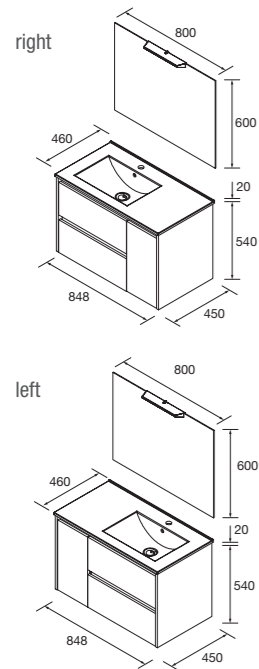

FULL SET 850

Composed of Noja unibody vanity , porcelain washbasin, mirror and LED wall lamp.

	White gloss	White satin	Black satin	Blue satin	Green satin	Red satin	Natural	Africa oak	Walnut Maya	€
	COD.	COD.	COD.	COD.	COD.	COD.	COD.	COD.	COD.	
850 R	105399	105400	105401	105402	105403	105404	105405	105406	105407	646
850 L	105408	105409	105410	105411	105412	105413	105414	105415	105416	646