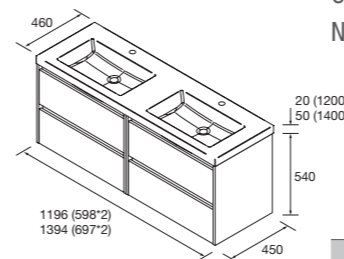

White gloss	White satin	Black satin	Blue satin	Green satin	Red satin	Natural	Africa oak	Walnut Maya	€
	COD.	COD.	COD.	COD.	COD.	COD.	COD.	COD.	COD.	
1200	106169	106170	106171	106172	106173	106174	106175	106176	106177	716
1400	106178	106179	106180	106181	106182	106183	106184	106185	106186	973