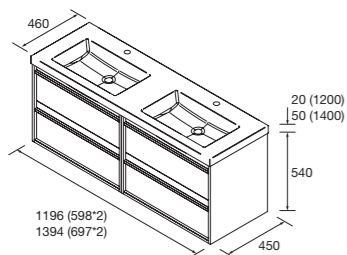

White satin	Black satin	Blue satin*	Green satin*	Red satin*	Natural	Africa oak	Walnut Maya	
	COD.	COD.	COD.	COD.	COD.	COD.	COD.	COD.	€
1200	104831	104832	104833	104834	104835	104836	104837	104838	805
1400	104839	104840	104841	104842	104843	104844	104845	104847	925

Note: handle is in black except (*) handle is in the same colour as vanity.