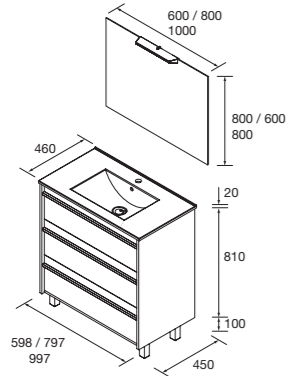

White satin	Black satin	Blue satin*	Green satin*	Red satin*	Natural	Africa oak	Walnut Maya	€
	COD.	COD.	COD.	COD.	COD.	COD.	COD.	COD.	
600	105204	105205	105206	105207	105208	105209	105210	105211	653
800	105212	105213	105214	105215	105216	105217	105218	105219	747
1000	105220	105221	105222	105223	105224	105225	105226	105227	913

Note: handle is in black except (*) handle is in the same colour as vanity.

DOUBLE FULL SET

Composed of 2 Attila vanities 3 drawers, double porcelain washbasin, mirror and 2 LED wall lamps. Drawer organiser, handles and 4 black legs set of 100 mm are included.