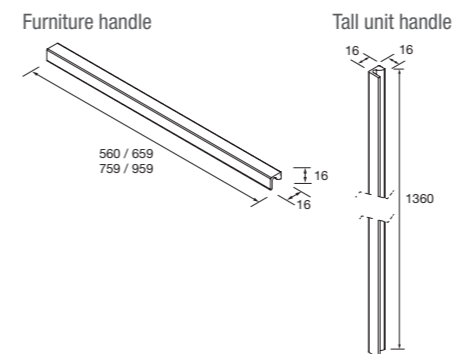

HANDLE

Optional handle in anodized glossy finish, sold by unit

	Anodized glossy	Matt black	€
	COD.	COD.	
600	87482	110493	20
700	97125	110494	21
800	87483	110495	22
1000	87487	110496	29
1400	87488	110497	30