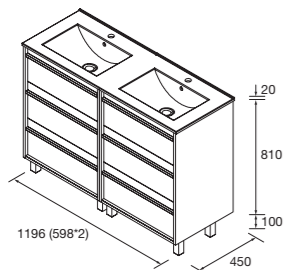

White satin	Black satin	Blue satin*	Green satin*	Red satin*	Natural	Africa oak	Walnut Maya	€
	COD.	COD.	COD.	COD.	COD.	COD.	COD.	COD.	
1200	105160	105161	105162	105163	105164	105165	105166	105167	1040

Note: handle is in black except (*) handle is in the same colour as vanity.