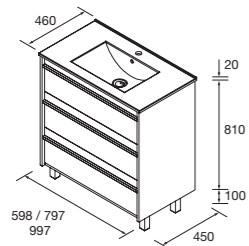

White satin	Black satin	Blue satin*	Green satin*	Red satin*	Natural	Africa oak	Walnut Maya	€
	COD.	COD.	COD.	COD.	COD.	COD.	COD.	COD.	
600	105136	105137	105138	105139	105140	105141	105142	105143	532
800	105144	105145	105146	105147	105148	105149	105150	105151	598
1000	105152	105153	105154	105155	105156	105157	105158	105159	769

Note: black handle except (*) handle in the same colour as vanity.

DOUBLE WASHBASIN SET

Composed of 2 Attila vanities 3 drawers and double porcelain washbasin. Drawer organiser, handles and 8 black legs set of 100 mm are included.