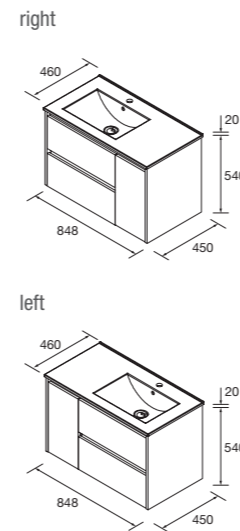

WASHBASIN 850 SET

Composed of Noja unibody vanity and porcelain washbasin.

	White gloss	White satin	Black satin	Blue satin	Green satin	Red satin	Natural	Africa oak	Walnut Maya	€
	COD.	COD.	COD.	COD.	COD.	COD.	COD.	COD.	COD.	
850 R	106133	106134	106135	106136	106137	106138	106139	106140	106141	494
850 L	106142	106143	106144	106145	106146	106147	106148	106149	106150	494

DOUBLE FULL SET

Composed of 2 Noja vanities 2 drawers, double porcelain washbasin, mirror and 2 LED wall lamps.

Note: 1200 porcelain washbasin / 1400 mineral load washbasin