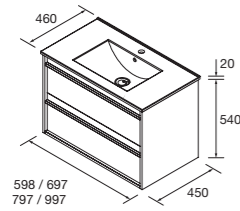

White satin	Black satin	Blue satin*	Green satin*	Red satin*	Natural	Africa oak	Walnut Maya	
	COD.	COD.	COD.	COD.	COD.	COD.	COD.	COD.	€
600	104739	104740	104741	104742	104743	104744	104745	104746	396
700	104747	104748	104749	104750	104751	104752	104753	104754	431
800	104755	104756	104757	104758	104759	104760	104761	104762	466
1000	104823	104824	104825	104826	104827	104828	104829	104830	547

Note: handle is in black except (*) handle in the same colour as vanity.