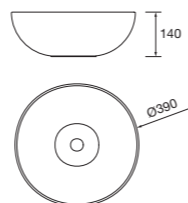

90771 149 €

91489 242 €

103343 180 €

24555 252 €

24553 200 €

87734 258 €

21854 216 €

Mirrors with LED light

	COD.	€
600 x 700	97309	198
700 x 700	97311	209
800 x 700	97313	215
900 x 700	97314	231
1000 x 700	97315	251
1200 x 700	97316	290

	COD.	€
600	106045	226
700	106046	233
800	106047	242
900	106048	253
1000	106049	264
1200	106050	410
1400	106051	429