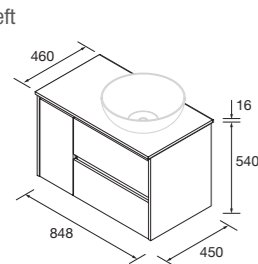

White gloss	White satin	Black satin	Blue satin	Green satin	Red satin	Natural	Africa oak	Walnut Maya	€
	COD.	COD.	COD.	COD.	COD.	COD.	COD.	COD.	COD.	
850 R	105480	105481	105482	105483	105484	105485	105486	105487	105488	369
850 L	105489	105490	105491	105492	105493	105494	105495	105496	105497	369

FULL SET 850

Composed of Noja unibody vanity, porcelain washbasin, mirror and LED wall lamp. 4 anodized glossy legs set of 100 mm is included