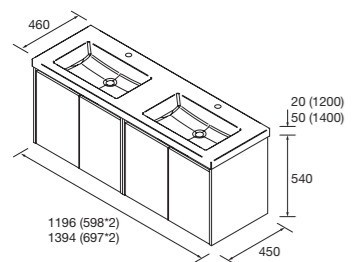

DOUBLE WASHBASIN SET

Composed of 2 Noja vanities 2 doors and double porcelain washbasin.

Note: 1200 porcelain washbasin / 1400 mineral load washbasin

	White gloss	White satin	Black satin	Blue satin	Green satin	Red satin	Natural	Africa oak	Walnut Maya	€
	COD.	COD.	COD.	COD.	COD.	COD.	COD.	COD.	COD.	
1200	105086	105087	105088	105089	105090	105091	105092	105093	105094	584
1400	105095	105096	105097	105098	105099	105100	105101	105102	105103	832

WORKTOP SET

Composed of Noja vanity 2 doors and worktop in the same colour as vanity. Countertop basin is not included