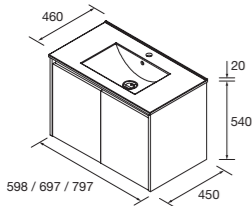

WASHBASIN SET

Composed of Noja vanity 2 doors and porcelain washbasin.