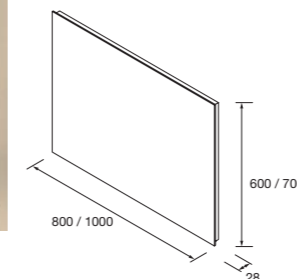

Mirror BLOCK 1000
Horizontal vertical LED light
(25 W-57000°K)
IP44 - 700 x 1000 mm
105598 299 €