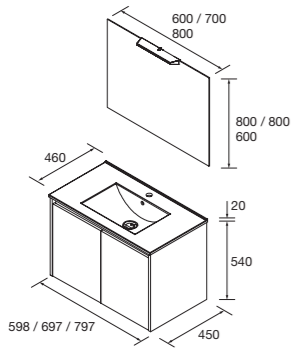

FULL SET

Composed of Noja vanity 2 doors, porcelain washbasin, mirror and LED wall lamp.

	White gloss	White satin	Black satin	Blue satin	Green satin	Red satin	Natural	Africa oak	Walnut Maya	€
	COD.	COD.	COD.	COD.	COD.	COD.	COD.	COD.	COD.	
600	105273	105274	105275	105276	105277	105278	105279	105280	105281	363
700	105282	105283	105284	105285	105286	105287	105288	105289	105290	380
800	105291	105292	105293	105294	105295	105296	105297	105298	105299	397

DOUBLE FULL SET

Composed of 2 Noja vanities 2 doors, double porcelain washbasin, mirror and 2 LED wall lamps.

Note: 1200 porcelain washbasin / 1400 mineral load washbasin