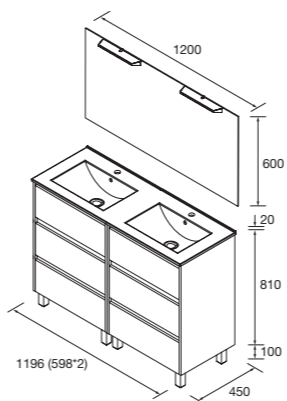

DOUBLE FULL SET

Composed of 2 Noja vanities 3 drawers, double porcelain washbasin, mirror and 2 LED wall lamps. Two sets of 4 anodized glossy legs of 100 mm are included.