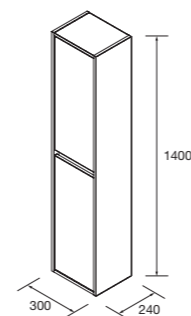

TALL UNIT

Noja tall unit 2 doors with soft close, reversible and wood shelves.

	White gloss	White satin	Black satin	Blue satin	Green satin	Red satin	Natural	Africa oak	Walnut Maya	€
	COD.	COD.	COD.	COD.	COD.	COD.	COD.	COD.	COD.	
	104360	104361	104362	104363	104364	104365	104366	104367	104368	269

DOUBLE WASHBASIN SET

Composed of 2 Noja vanities 3 drawers and double porcelain washbasin.
Two sets of 4 anodized glossy legs of 100 mm are included.