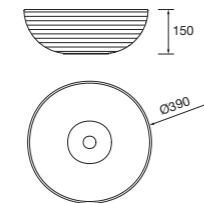

Countertop basin EXTRA-THIN
SEDUCTION White porcelain
without bottle trap or waste
Ø 390 x 150 mm

21854 216 €