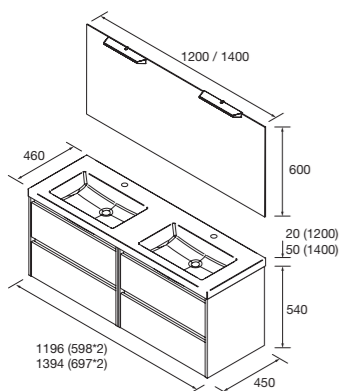

White gloss	White satin	Black satin	Blue satin	Green satin	Red satin	Natural	Africa oak	Walnut Maya	€
	COD.	COD.	COD.	COD.	COD.	COD.	COD.	COD.	COD.	
1200	105435	105436	105437	105438	105439	105440	105441	105442	105443	977
1400	105444	105445	105446	105447	105448	105449	105450	105451	105452	1209

DOUBLE WASHBASIN SET

Composed of 2 Noja vanities 2 drawers and double porcelain washbasin.

Note: 1200 porcelain washbasin / 1400 mineral load washbasin.