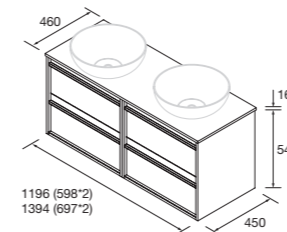

DOUBLE WORKTOP SET

Composed of 2 Attila vanities 2 drawers and worktop in the same colour than vanity. Drawer organiser and black handles are included. Countertop basins are not included.

	White satin	Black satin	Blue satin*	Green satin*	Red satin*	Natural	Africa oak	Walnut Maya	
	COD.	COD.	COD.	COD.	COD.	COD.	COD.	COD.	€
1200	104972	104973	104974	104975	104976	104977	104978	104979	826
1400	104980	104981	104982	104983	104984	104985	104986	104987	1093

Note: handle is in black except (*) handle is in the same colour as vanity.

DOUBLE WASHBASIN SET

Composed of 2 Attila vanities 2 drawers, double porcelain washbasin. Drawer organiser and handles are included.

Note: 1200 porcelain washbasin / 1400 mineral load basin