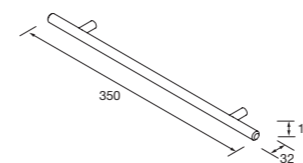

HANDLE

Optional handle, available in two finishes

Anodizado brillo	Negro	€
COD.	COD.	
66505	94030	12

CABINET

Reversible cabinet marville with 1 soft close door. Black knob is included.

White gloss	Africa oak	€
COD.	COD.	
99144	106583	129