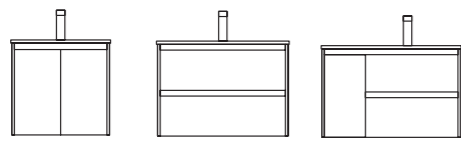

S bath

S bath by **SALGAR**
your bathroom, your style

N NOJA

YOUR ESSENTIALS FOR THE BATHROOM

Monocolours

Laminated

Bathroom furniture options

600 / 700 / 800
1200 / 1400 600 / 700 / 800
900 / 1000 850 Drch
1200 / 1400 850 lzq