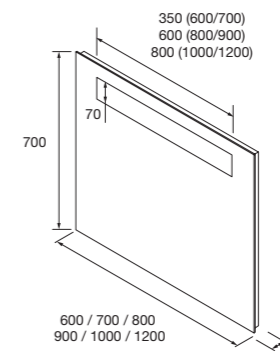

ALCOR Mirror
Horizontal with LED light
and anti-fog
IP44 (5700°K)
600 - 7+21W
700 - 10+21w
800 - 11+21w
900 - 12+21w
1000 - 13+21 w
1200 - 15+21w