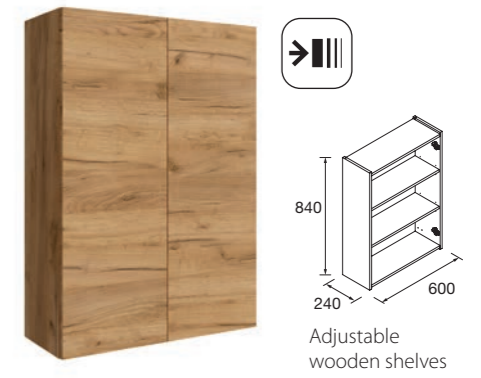

Cabinet Infinity 60x84
2 Doors

White gloss	Africa oak	
COD.	COD.	€
106301	106304	189