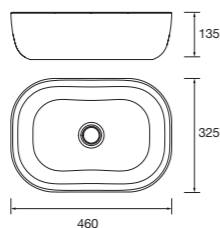

Countertop basin CARLA 45
White porcelain
without bottle trap or clicker
waste
455 x 325 x 135 mm

Countertop basin VARMEGA
White porcelain
without bottle trap or waste
500 x 385 x 140 mm

103343 180 €

24555 252 €