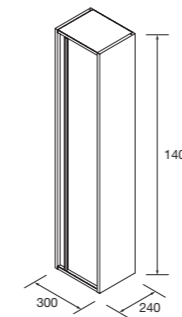

TALL UNIT

Attila tall unit 1 door with soft close, reversible and wood shelves. Handle is included

	White satin	Black satin	Blue satin*	Green satin*	Red satin*	Natural	Africa oak	Walnut Maya	€
	COD.	COD.	COD.	COD.	COD.	COD.	COD.	COD.	
	104243	104244	104245	104246	104247	104248	104249	104250	282