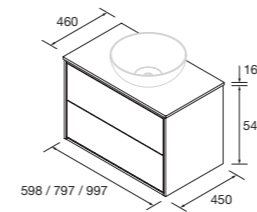

WORKTOP SET

Composed of Optimus vanity 2 drawers, drawer organiser and worktop in the same colour as vanity. Countertop basin is not included.

	White satin	Black satin	Natural	
	COD.	COD.	COD.	€
600	104645	104646	104647	472
800	104648	104649	104650	534
1000	104651	104652	104653	626