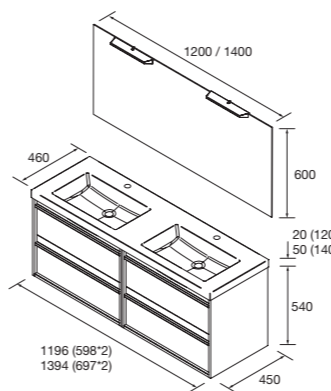

FULL SET 850

Compose of Attila vanity 2 drawers, cabinet, porcelain washbasin, mirror and LED wall lamp. Drawer organiser and black handles are included. Cabinet is supplied in kit..

	COD.	€
850 R	104912	879
850 L	104913	879

DOUBLE FULL SET

Composed of 2 Attila vanities 2 drawers, double washbasin, mirror and 2 LED wall lamps. Drawer organiser and handles are included.

Note: 1200 porcelain washbain / 1400 mineral load washbain

	White satin	Black satin	* Blue satin	* Green satin	* Red satin	Natural	Africa oak	Walnut Maya	€
	COD.	COD.	COD.	COD.	COD.	COD.	COD.	COD.	
1200	104922	104923	104924	104925	104926	104927	104928	104929	1069
1400	104930	104931	104932	104933	104934	104935	104936	104937	1304

Note: handle is in black except (*) handle in the same colour as vanity.