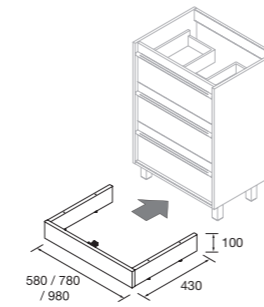

PLINTH

Plinth is optional, it is supplied in kit

	White satin	Black satin	Blue satin	Green satin	Red satin	Natural	Africa oak	Walnut Maya	€
	COD.	COD.	COD.	COD.	COD.	COD.	COD.	COD.	
600	104517	104518	104519	104520	104521	104522	104523	104524	33
800	104567	104568	104569	104570	104571	104572	104573	104574	34
1000	104584	104585	104586	104587	104588	104589	104590	104591	36