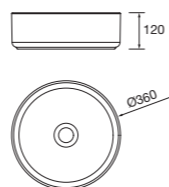

90771 149 €

91489 242 €

103343 180 €

24555 252 €

24553 200 €

87734 258 €

21854 216 €

Mirrors with LED light

	COD.	€
600 x 700	97309	198
700 x 700	97311	209
800 x 700	97313	215
900 x 700	97314	231
1000 x 700	97315	251
1200 x 700	97316	290

	COD.	€
600	106045	226
700	106046	233
800	106047	242
900	106048	253
1000	106049	264
1200	106050	410
1400	106051	429