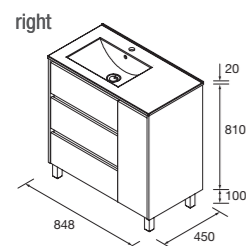

WASHBASIN 850 SET

Composed of Noja unibody vanity and porcelain washbasin.
4 anodized glossy legs set of 100 mm is included.