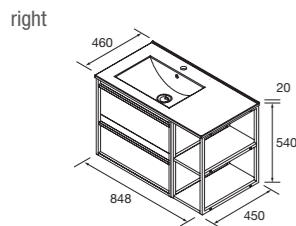

COD.	€
850 R	104821	749
850 L	104822	749