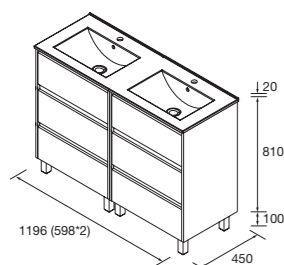

White gloss	White satin	Black satin	Blue satin	Green satin	Red satin	Natural	Africa oak	Walnut Maya	€
	COD.	COD.	COD.	COD.	COD.	COD.	COD.	COD.	COD.	
1200	106286	106287	106288	106289	106290	106291	106292	106293	106294	854