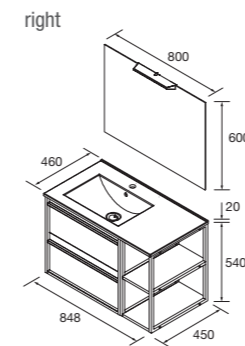

FULL SET 850

Compose of Attila vanity 2 drawers, cabinet, porcelain washbasin, mirror and LED wall lamp. Drawer organiser and black handles are included. Cabinet is supplied in kit..

	COD.	€
850 R	104912	879
850 L	104913	879

DOUBLE FULL SET

Composed of 2 Attila vanities 2 drawers, double washbasin, mirror and 2 LED wall lamps. Drawer organiser and handles are included.

Note: 1200 porcelain washbain / 1400 mineral load washbain

	White satin	Black satin	* Blue satin	* Green satin	* Red satin	Natural	Africa oak	Walnut Maya	€
	COD.	COD.	COD.	COD.	COD.	COD.	COD.	COD.	
1200	104922	104923	104924	104925	104926	104927	104928	104929	1069
1400	104930	104931	104932	104933	104934	104935	104936	104937	1304

Note: handle is in black except (*) handle in the same colour as vanity.