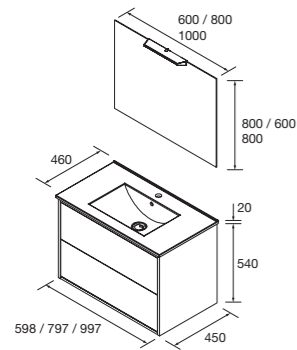

Everything in order with the included drawer organizer and improved operation with Hettich's push-to-open system.

Hettich

Look Optimus 1200 Cod. 104618 - Double washbasin set 1200 Natural - **865€**
 | Cod. 106050 - Mirror Set Optimus 1200 - 410€ | Cod. 104167 - Tall unit Optimus Natural - 317€