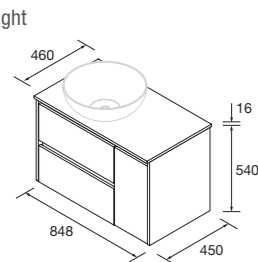

White gloss	White satin	Black satin	Blue satin	Green satin	Red satin	Natural	Africa oak	Walnut Maya	€
	COD.	COD.	COD.	COD.	COD.	COD.	COD.	COD.	COD.	
850 R	105480	105481	105482	105483	105484	105485	105486	105487	105488	369
850 L	105489	105490	105491	105492	105493	105494	105495	105496	105497	369

FULL SET 850

Composed of Noja unibody vanity, porcelain washbasin, mirror and LED wall lamp. 4 anodized glossy legs set of 100 mm is included