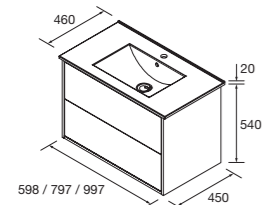

WASHBASIN SET

Composed of Optimus vanity 2 drawers, drawer organiser and porcelain washbasin.

	White satin	Black satin	Natural	
	COD.	COD.	COD.	€
600	104607	104608	104609	426
800	104610	104611	104612	495
1000	104613	104614	104615	576