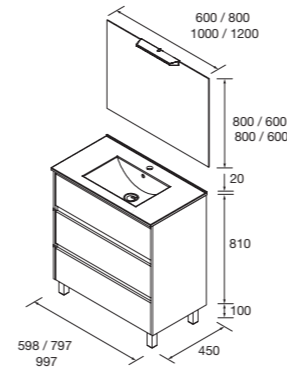

FULL SET

Composed of Noja vanity 3 drawers, porcelain washbasin, mirror and LED wall lamp. 4 anodized glossy legs set of 100 mm is included.

	White gloss	White satin	Black satin	Blue satin	Green satin	Red satin	Natural	Africa oak	Walnut Maya	€
	COD.	COD.	COD.	COD.	COD.	COD.	COD.	COD.	COD.	
600	105619	105620	105621	105622	105623	105624	105625	105626	105627	530
800	105628	105629	105630	105631	105632	105633	105634	105635	105636	576
1000	106187	106188	106189	106190	106191	106192	106193	106194	106195	646

WORKTOP SET 850

Composed of Noja unibody vanity and worktop in the same colour as vanity. Countertop basin are not included