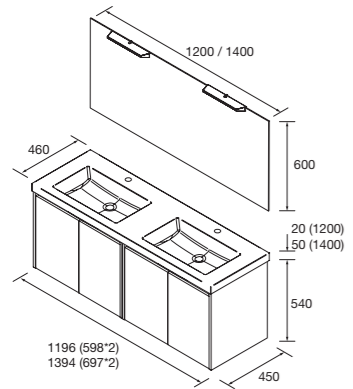

White gloss	White satin	Black satin	Blue satin	Green satin	Red satin	Natural	Africa oak	Walnut Maya	€
	COD.	COD.	COD.	COD.	COD.	COD.	COD.	COD.	COD.	
1200	105300	105301	105302	105303	105304	105305	105306	105307	105308	830
1400	105309	105310	105311	105312	105313	105314	105315	105316	105317	929

WASHBASIN SET

Composed of Noja vanity 2 doors and porcelain washbasin.

	White gloss	White satin	Black satin	Blue satin	Green satin	Red satin	Natural	Africa oak	Walnut Maya	€
	COD.	COD.	COD.	COD.	COD.	COD.	COD.	COD.	COD.	
600	105059	105060	105061	105062	105063	105064	105065	105066	105067	278
700	105068	105069	105070	105071	105072	105073	105074	105075	105076	286
800	105077	105078	105079	105080	105081	105082	105083	105084	105085	335

DOUBLE WASHBASIN SET

Composed of 2 Noja vanities 2 doors and double porcelain washbasin.

Note: 1200 porcelain washbasin / 1400 mineral load washbasin