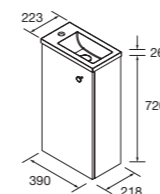

WASHBASIN SET

Composed of Marville 1 door and mineral load micro washbasin.
Black knob is included

White gloss	White satin	Black satin	Blue satin	Green satin	Africa oak	€
COD.	COD.	COD.	COD.	COD.	COD.	
99150	104997	104998	104999	105000	106313	229