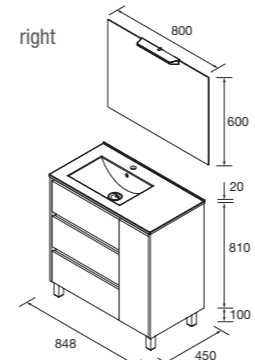

White gloss	White satin	Black satin	Blue satin	Green satin	Red satin	Natural	Africa oak	Walnut Maya	€
	COD.	COD.	COD.	COD.	COD.	COD.	COD.	COD.	COD.	
850 R	105637	105638	105639	105640	105641	105642	105643	105644	105645	669
850 L	105646	105647	105648	105649	105650	105651	105652	105653	105654	669

DOUBLE WORKTOP SET

Composed of 2 Noja vanities 2 drawers and worktop in the same colour as vanity. Countertop basins are not included.