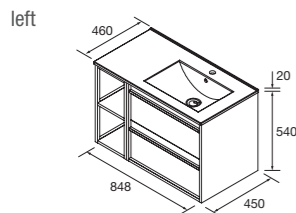

COD.	€
850 R	104821	749
850 L	104822	749