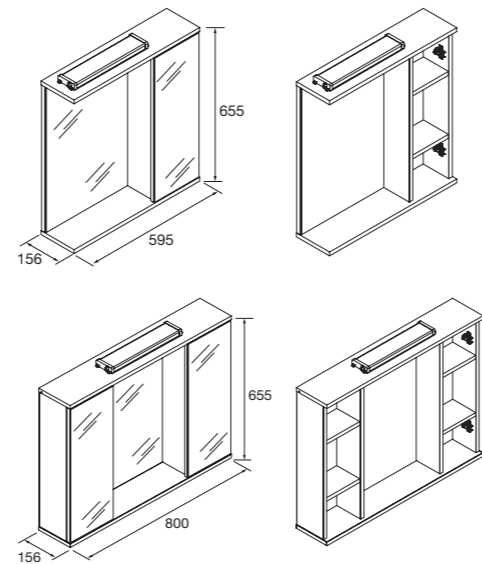

Cabinet Loira 600
1 mirror door
2 halogen spotlights with switch
IP44 - 6W
595x655x156
97365 193 €

Cabinet Loira 800
2 mirror doors
2 halogen spotlights with switch
IP44 - 6W
800x650x156
97366 223 €

* 2 LED spotlights and switch included

E-05 CE 5