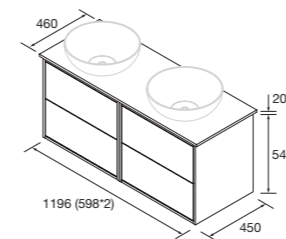

DOUBLE WORKTOP SET

Composed of 2 Optimus vanities 2 drawers, drawer organiser and worktop in the same colour as vanity. Countertop basins are not included.

	White satin	Black satin	Natural	
	COD.	COD.	COD.	€
1200	104654	104655	104656	686

COUNTERTOP BASINS

Choose the porcelain basin that suits your style.

LISBOA		CARLA 45		VARMEGA		SEDUCTION		KANDY		ALTIRO		LOKUM	
White porcelain		White porcelain		White porcelain		White porcelain		White porcelain		Matt white porcelain		Matt black porcelain	
COD.	€	COD.	€	COD.	€	COD.	€	COD.	€	COD.	€	COD.	€
90771	149	103343	180	24553	200	21854	216	91489	242	24555	252	87734	258