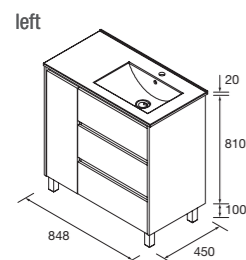

White gloss	White satin	Black satin	Blue satin	Green satin	Red satin	Natural	Africa oak	Walnut Maya	€
	COD.	COD.	COD.	COD.	COD.	COD.	COD.	COD.	COD.	
850 R	106259	106260	106261	106262	106263	106264	106265	106266	106267	497
850 L	106268	106269	106270	106271	106272	106273	106274	106275	106276	497