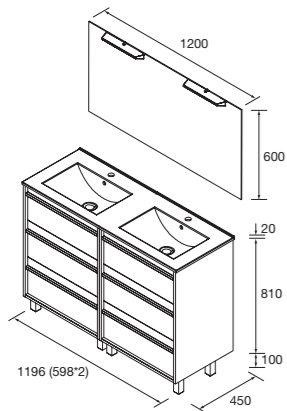

Note: handle is in black except (*) handle is in the same colour as vanity.

DOUBLE FULL SET

Composed of 2 Attila vanities 3 drawers, double porcelain washbasin, mirror and 2 LED wall lamps. Drawer organiser, handles and 4 black legs set of 100 mm are included.