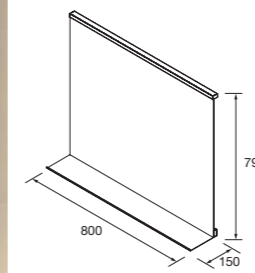

Mirro BECKET 800
Horizontal with black wall
lamp LED light
(9 W - 57000°K)
IP 44
Black botton shelf included
800 x 790 mm
105600 245 €

Mirror BLOCK 800
Horizontal vertical LED light
(20 W-57000°K)
IP44 - 600 x 800 mm
97308 239 €