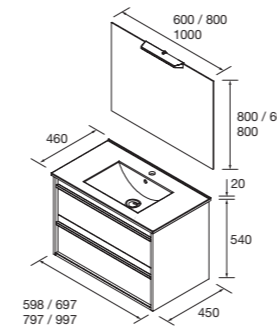

White satin	Black satin	* Blue satin	* Green satin	* Red satin	Natural	Africa oak	Walnut Maya	€
	COD.	COD.	COD.	COD.	COD.	COD.	COD.	COD.	
600	104888	104889	104890	104891	104892	104893	104894	104895	515
700	104896	104897	104898	104899	104900	104901	104902	104903	535
800	104904	104905	104906	104907	104908	104909	104910	104911	554
1000	104914	104915	104916	104917	104918	104919	104920	104921	693

Note: handle is in black except (*) handle in the same colour as vanity.