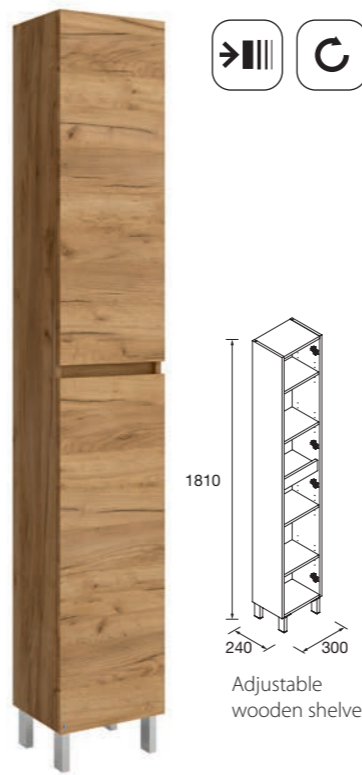

Tall unit Infinity 30x181x24
2 Doors

White gloss	Africa oak	
COD.	COD.	€
106305	106308	279