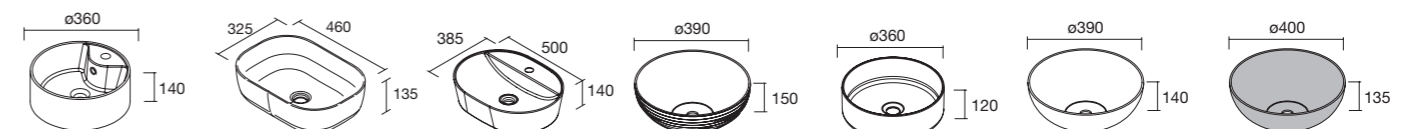

COUNTERTOP BASINS

Choose the porcelain basin that suits your style.

COD.	€	COD.	€	COD.	€	COD.	€	COD.	€	COD.	€
90771	149	103343	180	24553	200	21854	216	91489	242	24555	252
										87734	258