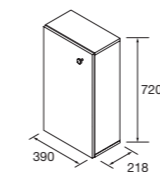

HANDLE

Optional handle, available in two finishes

Anodizado brillo	Negro	€
COD.	COD.	
66505	94030	12

CABINET

Reversible cabinet marville with 1 soft close door. Black knob is included.

White gloss	Africa oak	€
COD.	COD.	
99144	106583	129