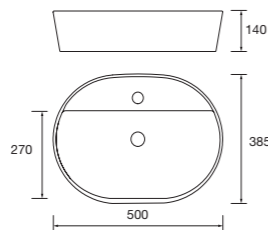

103343 180 €

Countertop basin ALTIRO
Matt white porcelain
without bottle trap or waste
Ø 390 x 140 mm

24555 252 €

Countertop basin VARMEGA
White porcelain
without bottle trap or waste
500 x 385 x 140 mm

24553 200 €