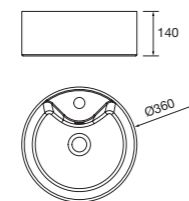

Countertop basin LISBOA
White porcelain
without bottle trap or clicker
waste Ø 360 x 140 mm

90771 149 €

91489 242 €