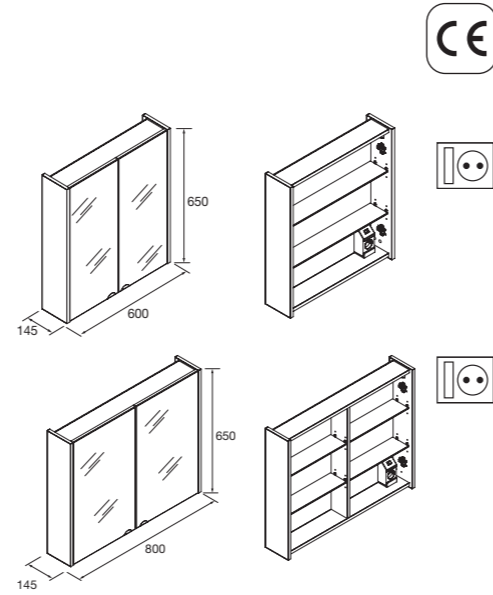

Cabinet SCHWAN 600
2 doors, mirror with switch and socket
IP 44
600x650x145
24066 267 €

Cabinet SCHWAN 800
2 doors, mirror with switch and socket
IP44
800x650x145
24067 280 €