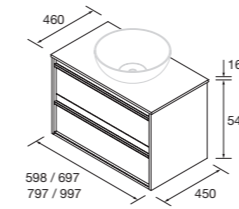

WORKTOP SET

Composed of Attila vanity 2 drawers and worktop in the same colour than vanity. Drawer organiser and handles are included. Countertop basin is not included.

	White satin	Black satin	Blue satin*	Green satin*	Red satin*	Natural	Africa oak	Walnut Maya	
	COD.	COD.	COD.	COD.	COD.	COD.	COD.	COD.	€
600	104938	104939	104940	104941	104942	104943	104944	104945	429
700	104946	104947	104948	104949	104950	104951	104952	104953	459
800	104954	104955	104956	104957	104958	104959	104960	104961	488
1000	104964	104965	104966	104967	104968	104969	104970	104971	580

Note: handle is in black except (*) handle in the same colour as vanity.

WASHBASIN 850 SET

Composed of Attila vanity 2 drawers, cabinet, and porcelain washbasin. Drawer organiser and black handles are included. Cabinet is supplied in kit.