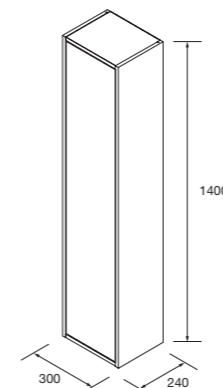

TALL UNIT

Optimus tall unit 1 door, reversible and wood shelves.

White satin	Black satin	Natural	
COD.	COD.	COD.	€
104186	104187	104167	317