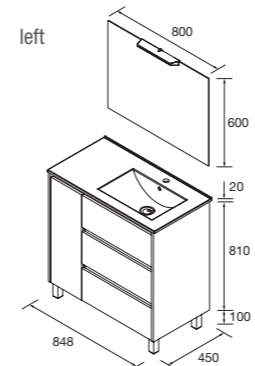

White gloss	White satin	Black satin	Blue satin	Green satin	Red satin	Natural	Africa oak	Walnut Maya	€
	COD.	COD.	COD.	COD.	COD.	COD.	COD.	COD.	COD.	
850 R	105637	105638	105639	105640	105641	105642	105643	105644	105645	669
850 L	105646	105647	105648	105649	105650	105651	105652	105653	105654	669

DOUBLE WORKTOP SET

Composed of 2 Noja vanities 2 drawers and worktop in the same colour as vanity. Countertop basins are not included.