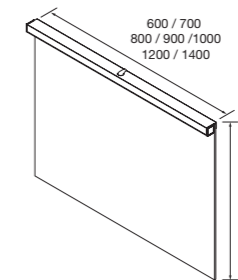

OPTIMUS set
Mirror and wall lamp
Optimus. LED light IP 44
(5700°K)
600 - 10W
700 - 11W
800 - 12W
900 - 13W
1000 - 15W