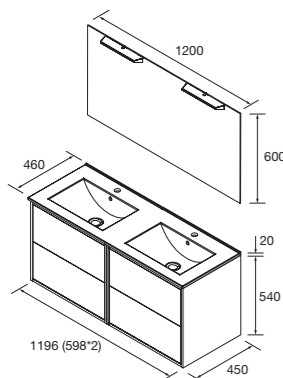

DOUBLE FULL SET

Composed of 2 Optimus vanities 2 drawers, double porcelain washbasin, drawer organiser, mirror and 2 LED wall lamps.

	White satin	Black satin	Natural	
	COD.	COD.	COD.	€
1200	104642	104643	104644	1127