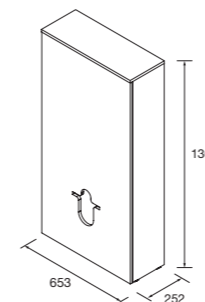

WC UNIT

Module to cover the cistern. It is supplied in a kit

White gloss	Africa oak	€
COD.	COD.	
87798	106295	149

Countertop basin LISBOA
White porcelain
without bottle trap or clicker
waste Ø 360 x 140 mm