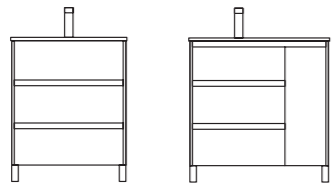

S bath

S bath by **SALGAR**
your bathroom, your style

N NOJA

YOUR ESSENTIALS FOR THE BATHROOM

Monocolours

Laminated

Bathroom furniture options

600 / 700 / 800
1200 / 1400 600 / 700 / 800
900 / 1000 850 Drch
1200 / 1400 850 lzq