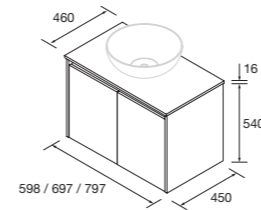

White gloss	White satin	Black satin	Blue satin	Green satin	Red satin	Natural	Africa oak	Walnut Maya	€
	COD.	COD.	COD.	COD.	COD.	COD.	COD.	COD.	COD.	
600	105534	105535	105536	105537	105538	105539	105540	105541	105542	279
700	105543	105544	105545	105546	105547	105548	105549	105550	105551	289
800	105552	105553	105554	105555	105556	105557	105558	105559	105560	299

DOUBLE WORKTOP SET

Composed of 2 Noja vanities 2 doors and worktop in the same colour as vanity. Countertop basins are not included