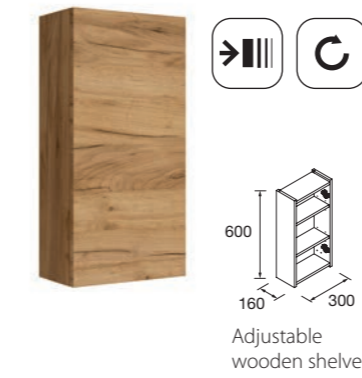

Cabinet Infinity 30x60
1 Door

White gloss	Africa oak	
COD.	COD.	€
106299	106302	119