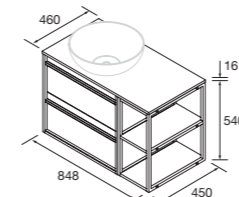

WASHBASIN SET

Composed of Attila vanity 2 drawers and porcelain washbasin. Drawer organiser and handles are included.

	White satin	Black satin	Blue satin*	Green satin*	Red satin*	Natural	Africa oak	Walnut Maya	
	COD.	COD.	COD.	COD.	COD.	COD.	COD.	COD.	€
600	104739	104740	104741	104742	104743	104744	104745	104746	396
700	104747	104748	104749	104750	104751	104752	104753	104754	431
800	104755	104756	104757	104758	104759	104760	104761	104762	466
1000	104823	104824	104825	104826	104827	104828	104829	104830	547

Note: handle is in black except (*) handle in the same colour as vanity.

WORKTOP SET

Composed of Attila vanity 2 drawers and worktop in the same colour than vanity. Drawer organiser and handles are included. Countertop basin is not included.

	White satin	Black satin	Blue satin*	Green satin*	Red satin*	Natural	Africa oak	Walnut Maya	
	COD.	COD.	COD.	COD.	COD.	COD.	COD.	COD.	€
600	104938	104939	104940	104941	104942	104943	104944	104945	429
700	104946	104947	104948	104949	104950	104951	104952	104953	459
800	104954	104955	104956	104957	104958	104959	104960	104961	488
1000	104964	104965	104966	104967	104968	104969	104970	104971	580

Note: handle is in black except (*) handle in the same colour as vanity.

WASHBASIN 850 SET

Composed of Attila vanity 2 drawers, cabinet, and porcelain washbasin. Drawer organiser and black handles are included. Cabinet is supplied in kit.

	COD.	€
850 R	104821	749
850 L	104822	749

WORKTOP SET 850

Composed of Attila vanity 2 drawers, reversible cabinet and worktop in the same colour than vanity. Drawer organiser and black handles are included. Cabinet is supplied in kit. Countertop basin is not included.

	COD.	€
850	104962	639

DOUBLE WORKTOP SET