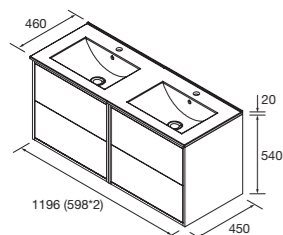

DOUBLE WASHBASIN SET

Composed of 2 Optimus vanities 2 drawers, drawer organiser and double porcelain washbasin.

	White satin	Black satin	Natural	
	COD.	COD.	COD.	€
1200	104616	104617	104618	865