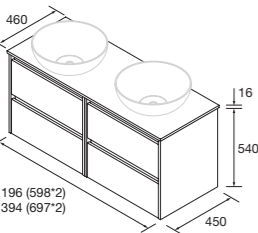

WORKTOP SET

Composed of Noja vanity 2 drawers and worktop in the same colour as vanity. Countertop basin is not included

	White gloss	White satin	Black satin	Blue satin	Green satin	Red satin	Natural	Africa oak	Walnut Maya	€
	COD.	COD.	COD.	COD.	COD.	COD.	COD.	COD.	COD.	
600	105453	105454	105455	105456	105457	105458	105459	105460	105461	309
700	105462	105463	105464	105465	105466	105467	105468	105469	105470	319
800	105471	105472	105473	105474	105475	105476	105477	105478	105479	329
900	105498	105499	105500	105501	105502	105503	105504	105505	105506	349
1000	105507	105508	105509	105510	105511	105512	105513	105514	105515	359

FULL SET

Composed of Noja vanity 3 drawers, porcelain washbasin, mirror and LED wall lamp. 4 anodized glossy legs set of 100 mm is included.

	White gloss	White satin	Black satin	Blue satin	Green satin	Red satin	Natural	Africa oak	Walnut Maya	€
	COD.	COD.	COD.	COD.	COD.	COD.	COD.	COD.	COD.	
600	105619	105620	105621	105622	105623	105624	105625	105626	105627	530
800	105628	105629	105630	105631	105632	105633	105634	105635	105636	576
1000	106187	106188	106189	106190	106191	106192	106193	106194	106195	646

WORKTOP SET 850

Composed of Noja unibody vanity and worktop in the same colour as vanity. Countertop basin are not included

	White gloss	White satin	Black satin	Blue satin	Green satin	Red satin	Natural	Africa oak	Walnut Maya	€
	COD.	COD.	COD.	COD.	COD.	COD.	COD.	COD.	COD.	
850 R	105480	105481	105482	105483	105484	105485	105486	105487	105488	369
850 L	105489	105490	105491	105492	105493	105494	105495	105496	105497	369

FULL SET 850

Composed of Noja unibody vanity, porcelain washbasin, mirror and LED wall lamp. 4 anodized glossy legs set of 100 mm is included