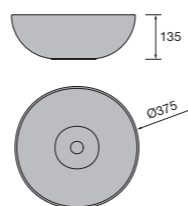

90771 149 €

91489 242 €

103343 180 €

24555 252 €

24553 200 €

87734 258 €

21854 216 €

Mirrors with LED light

	COD.	€
600 x 700	97309	198
700 x 700	97311	209
800 x 700	97313	215
900 x 700	97314	231
1000 x 700	97315	251
1200 x 700	97316	290

	COD.	€
600	106045	226
700	106046	233
800	106047	242
900	106048	253
1000	106049	264
1200	106050	410
1400	106051	429