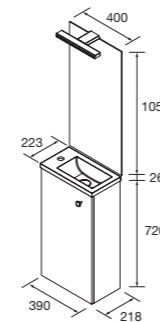

White gloss	White satin	Black satin	Blue satin	Green satin	Africa oak	€
COD.	COD.	COD.	COD.	COD.	COD.	
99146	104993	104994	104995	104996	106312	399